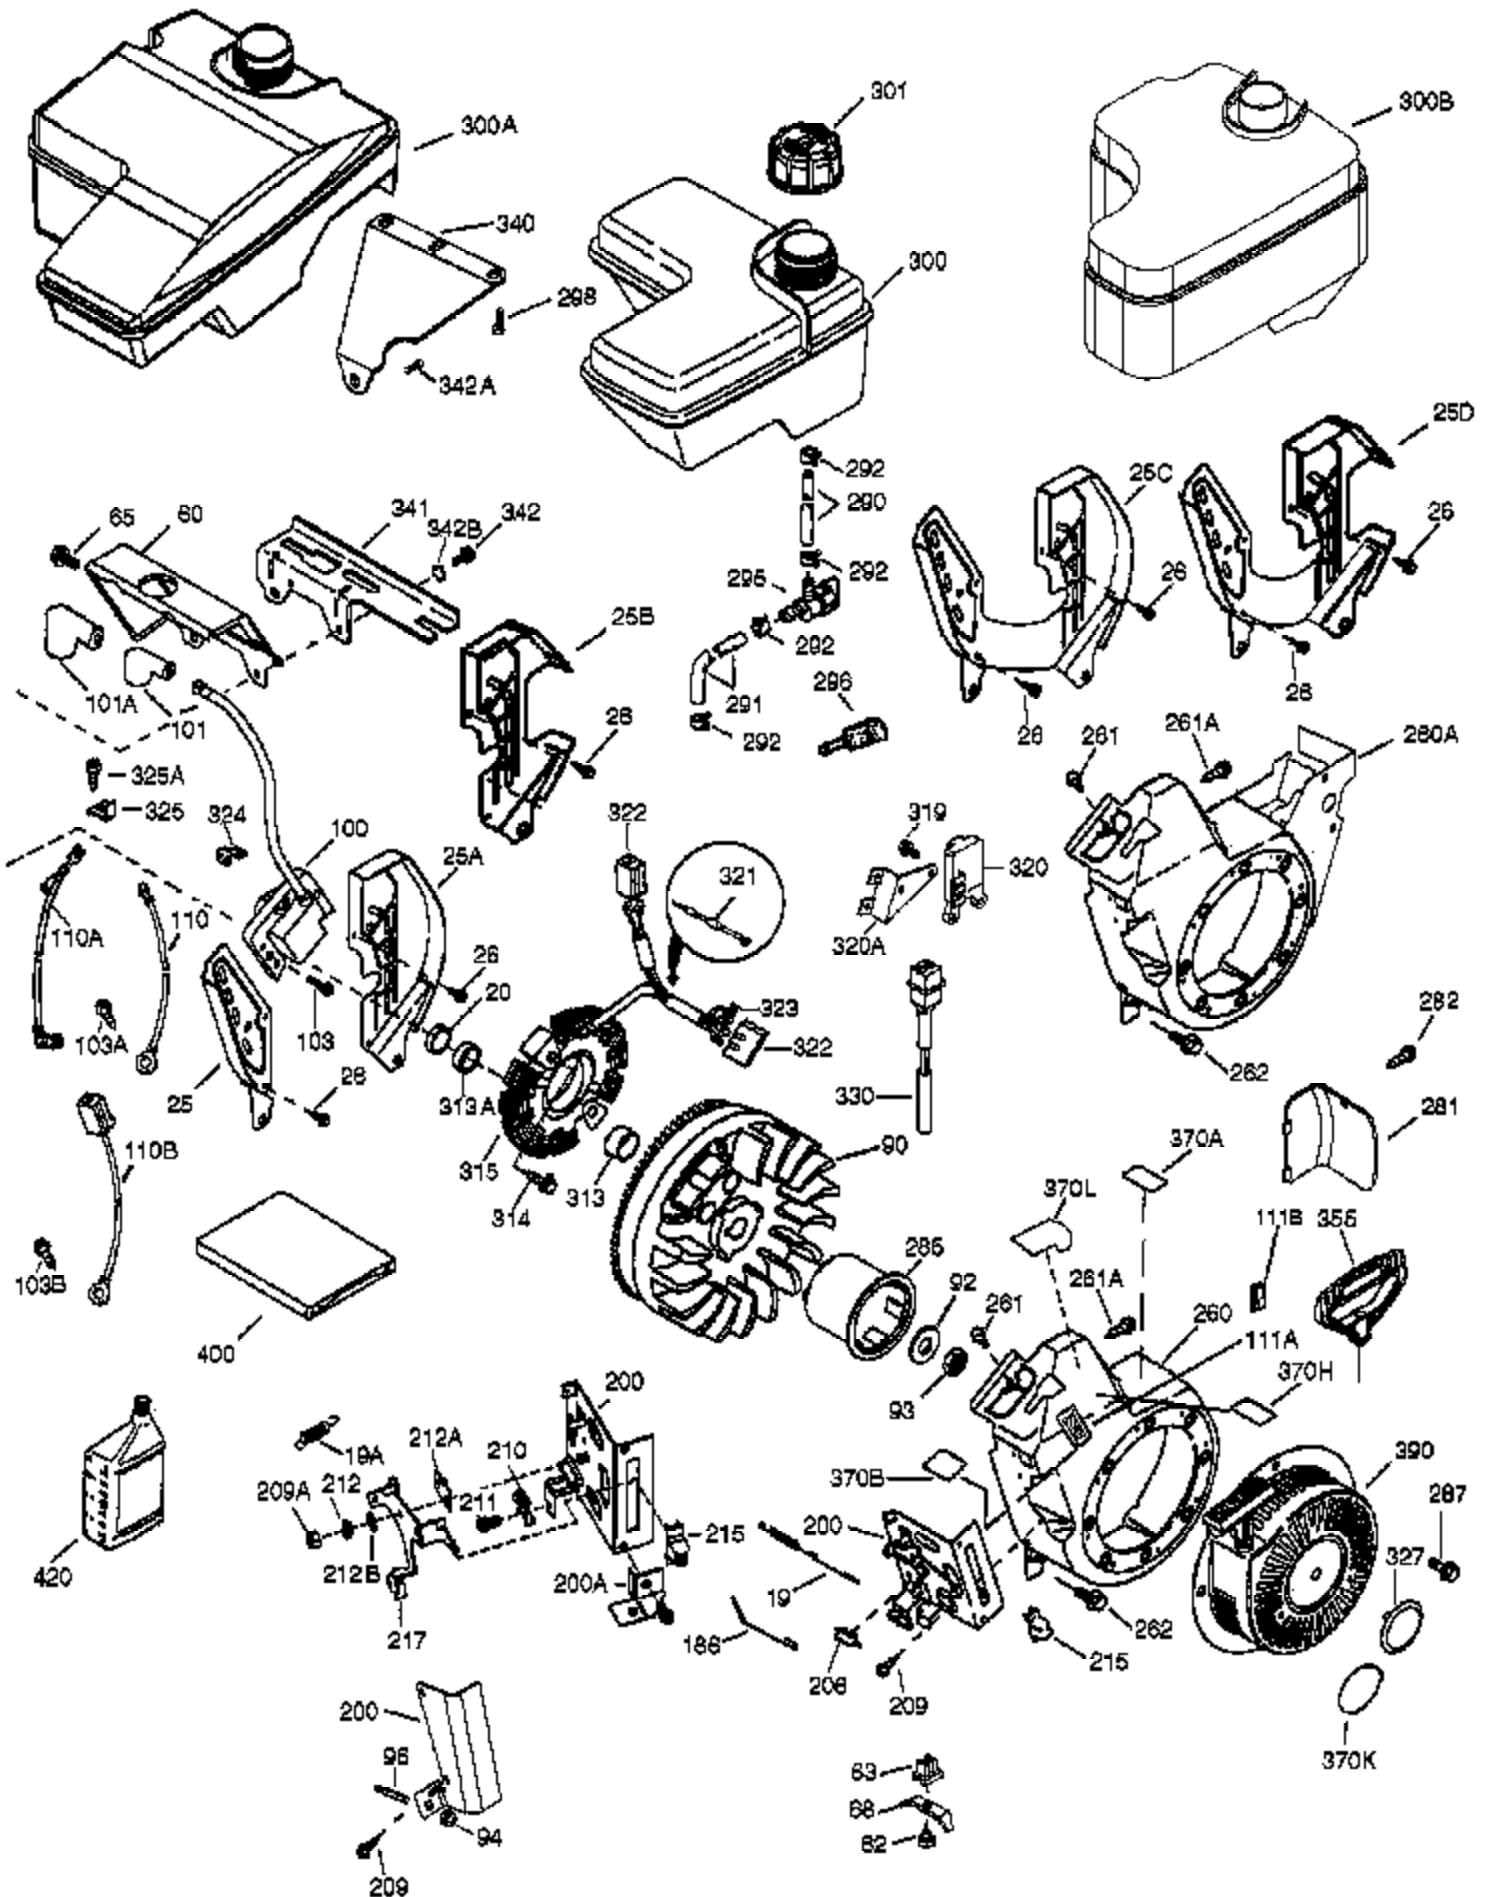

Ref #	Part Number	Qty	Description
178	650852	2	Nut, 1/4-20
182	650451	2	Screw, 1/4-20 x 1"
184	26756	1	* Carburetor To Intake Pipe Gasket
185	36631	1	Intake Pipe
207	36632	1	Throttle Link
223	650451	2	Screw, 1/4-20 x 1"
224	36581	1	* Intake Pipe Gasket
238	28820	2	Screw, 10-32 x 1/2"
239	27272A	1	* Air Cleaner Gasket
240	36633A	1	Air Cleaner Body (Incl. 239)
245A	36634	1	Air Cleaner Filter (Poly)
245	36046	1	Air Cleaner Filter
250A	37074	1	Air Cleaner Baffle
250	37073	1	Air Cleaner Cover
251	650886	1	Wing Nut
252	650821	1	Screw, 10-32 x 1/2"
253	36701	1	Compression Release Weight
254	36702	1	Compression Release Spring
275	37595	1	Muffler
277	650988	2	Screw, 1/4-20 x 2-9/32"
278	36674	1	Spacer
279	650852	2	Nut & Lock Washer
280	36893	1	Heat Shield
305	36877	1	Oil Fill Tube
305	36877	1	Oil Fill Tube
307	35499	1	"O" Ring
307	35499	1	"O" Ring
308	37079	1	Fill Tube Clip
309	651011	1	Screw, 10-32 x 5/16"
310	36878	1	Dipstick
311A	27625	2	Oil Fill Plug
311	27625	2	Oil Fill Plug
312	29673	1	Oil Fill Plug Gasket
380	640305	1	Carburetor (Incl. 184)
416	36085	1	Spark Arrestor Kit (Incl. 417) (Optional)
417	650760	1	Screw, 8-32 x 3/8"
600	651013	1	Washer