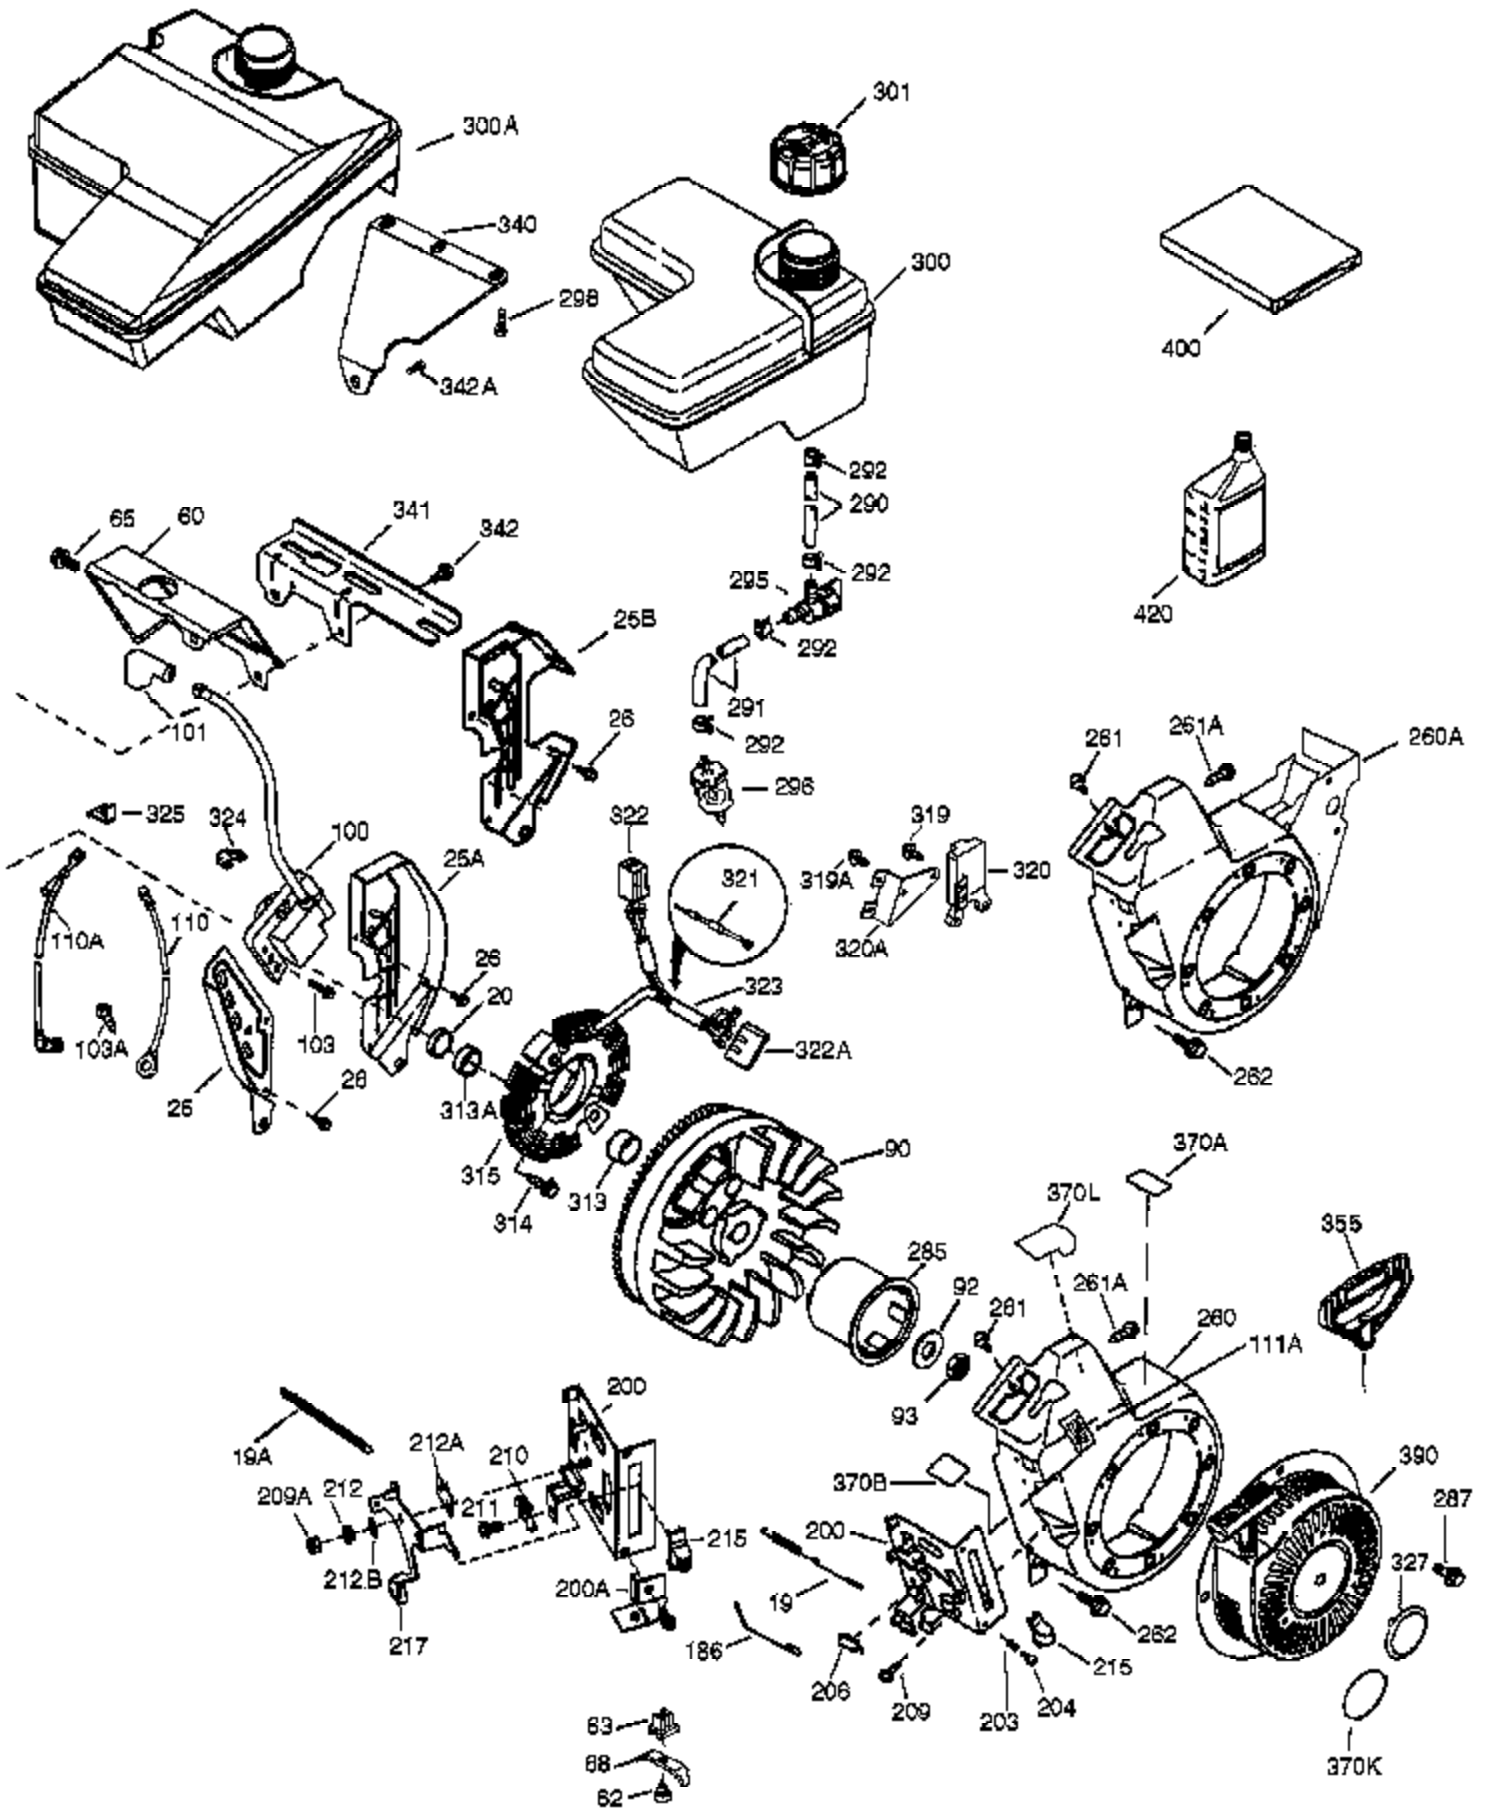

Ref #	Part Number	Qty	Description
19A	36741	1	Extension Spring
19	36710	1	Extension Spring
20	32600	1	Oil Seal
25A	36622	1	Air Baffle (Right)
25	36621	1	Air Baffle (Left)
26	30200	1	Screw, 10-24 x 9/16"
60	36623	1	Blower Housing Extension
62	650760	1	Screw, 8-32 x 3/8"
63	28545	1	Grommet
65	30200	1	Screw, 10-24 x 9/16"
68	33356	1	Ground Terminal
83	36057	1	Governor Spool
90	611205	1	Flywheel
92	650815	1	Belleville Washer
93	650816	1	Flywheel Nut
100	34443A	1	Solid State Ignition
101	610118	1	Spark Plug Cover
103	651007	2	Screw, Torx T-15, 10-24 x 15/16"
110	36681	1	Ground Wire
186	36711	1	Governor Link
200	36740	1	Control Bracket (Incl. 19A, 210 & 211)
200A	37249	1	Control Bracket
209	650821	1	Screw, 10-32 x 1/2"
210	27793	1	Conduit Clip
211	28942	2	Screw, 10-32 x 3/8"
260	36864	1	Blower Housing
261A	650821	2	Screw, 10-32 x 1/2"
261	651008	1	Screw, 1/4-20 x 31/64"
262	651008	2	Screw, 1/4-20 x 31/64"
285	35985B	1	Starter Cup
287	651008	4	Screw, 1/4-20 x 31/64"
290	30705	1	Fuel Line
292	26460	2	Fuel Line Clamp
300	36863	1	Fuel Tank (Incl. 292 & 301)
301	36246	1	Fuel Cap
313	34080	1	Spacer
325	29443	1	Wire Clip
341	36644	1	Fuel Tank Bracket
342	651010	2	Screw, 1/4-20 x 7/8"
370A	36261	1	Lubrication Decal
370K	36695	1	Starter Decal
390	590704	1	Rewind Starter
400	36720	1	* Gasket Set (Incl. items marked PK i n notes) Incl. (1) each of 26756, 27272A, 29673, 35626, 36581, 36624, 36719
420	730225	1	SAE 30 4-Cycle Engine Oil (Quart)