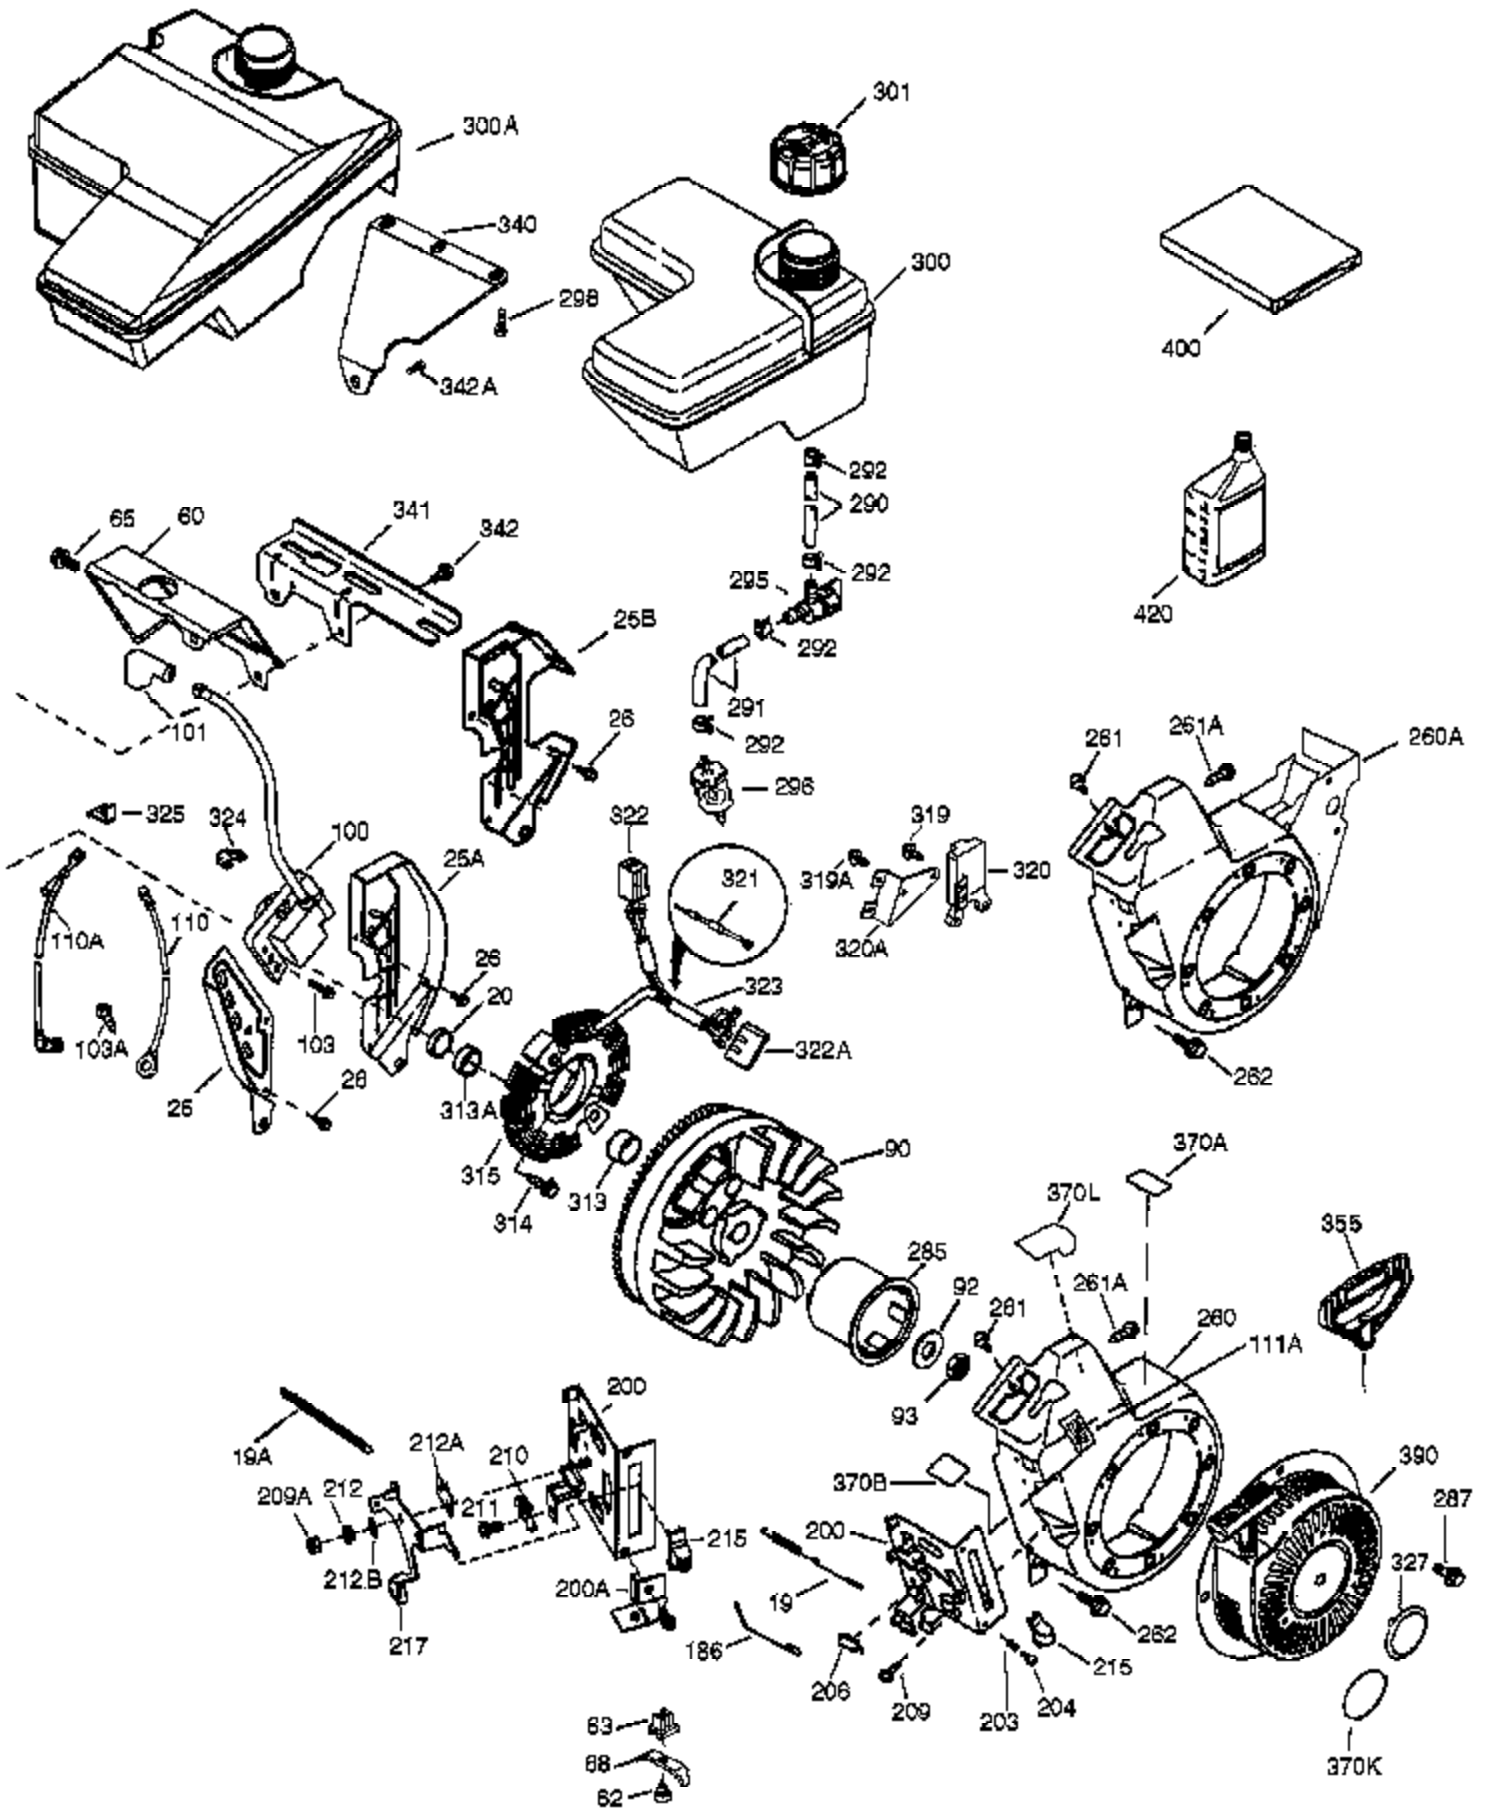

Ref #	Part Number	Qty	Description
19A	36741	1	Extension Spring
19	36710	1	Extension Spring
20	32600	1	Oil Seal
25A	36622	1	Air Baffle (Right)
25	36621	1	Air Baffle (Left)
26	30200	1	Screw, 10-24 x 9/16"
60	36623	1	Blower Housing Extension
62	650760	1	Screw, 8-32 x 3/8"
63	28545	1	Grommet
65	30200	1	Screw, 10-24 x 9/16"
68	33356	1	Ground Terminal
83	36057	1	Governor Spool
90	611205	1	Flywheel
92	650815	1	Belleville Washer
93	650816	1	Flywheel Nut
100	34443A	1	Solid State Ignition
101	610118	1	Spark Plug Cover
103	651007	2	Screw, Torx T-15, 10-24 x 15/16"
110	36681	1	Ground Wire
186	36711	1	Governor Link
200	36740	1	Control Bracket (Incl. 19A, 210 & 211)
200A	37249	1	Control Bracket
209	650821	2	Screw, 10-32 x 1/2"
210	27793	1	Conduit Clip
211	28942	2	Screw, 10-32 x 3/8"
260	36864	1	Blower Housing
261A	650821	1	Screw, 10-32 x 1/2"
261	651008	1	Screw, 1/4-20 x 31/64"
262	651008	2	Screw, 1/4-20 x 31/64"
285	35985B	1	Starter Cup
287	0	4	Rivet (Can be purchased locally)
290	30705	1	Fuel Line
292	26460	2	Fuel Line Clamp
300	36863	1	Fuel Tank (Incl. 292 & 301)
301	36246	1	Fuel Cap
313	34080	1	Spacer
325	29443	1	Wire Clip
341	36644	1	Fuel Tank Bracket
342	651010	2	Screw, 1/4-20 x 7/8"
370A	36261	1	Lubrication Decal
370K	36695	1	Starter Decal
390	590736	1	Rewind Starter
400	36720	1	* Gasket Set (Incl. items marked PK i n notes) Incl. (1) each of 26756, 27272A, 29673, 35626, 36581, 36624, 36719
420	730225	1	SAE 30 4-Cycle Engine Oil (Quart)