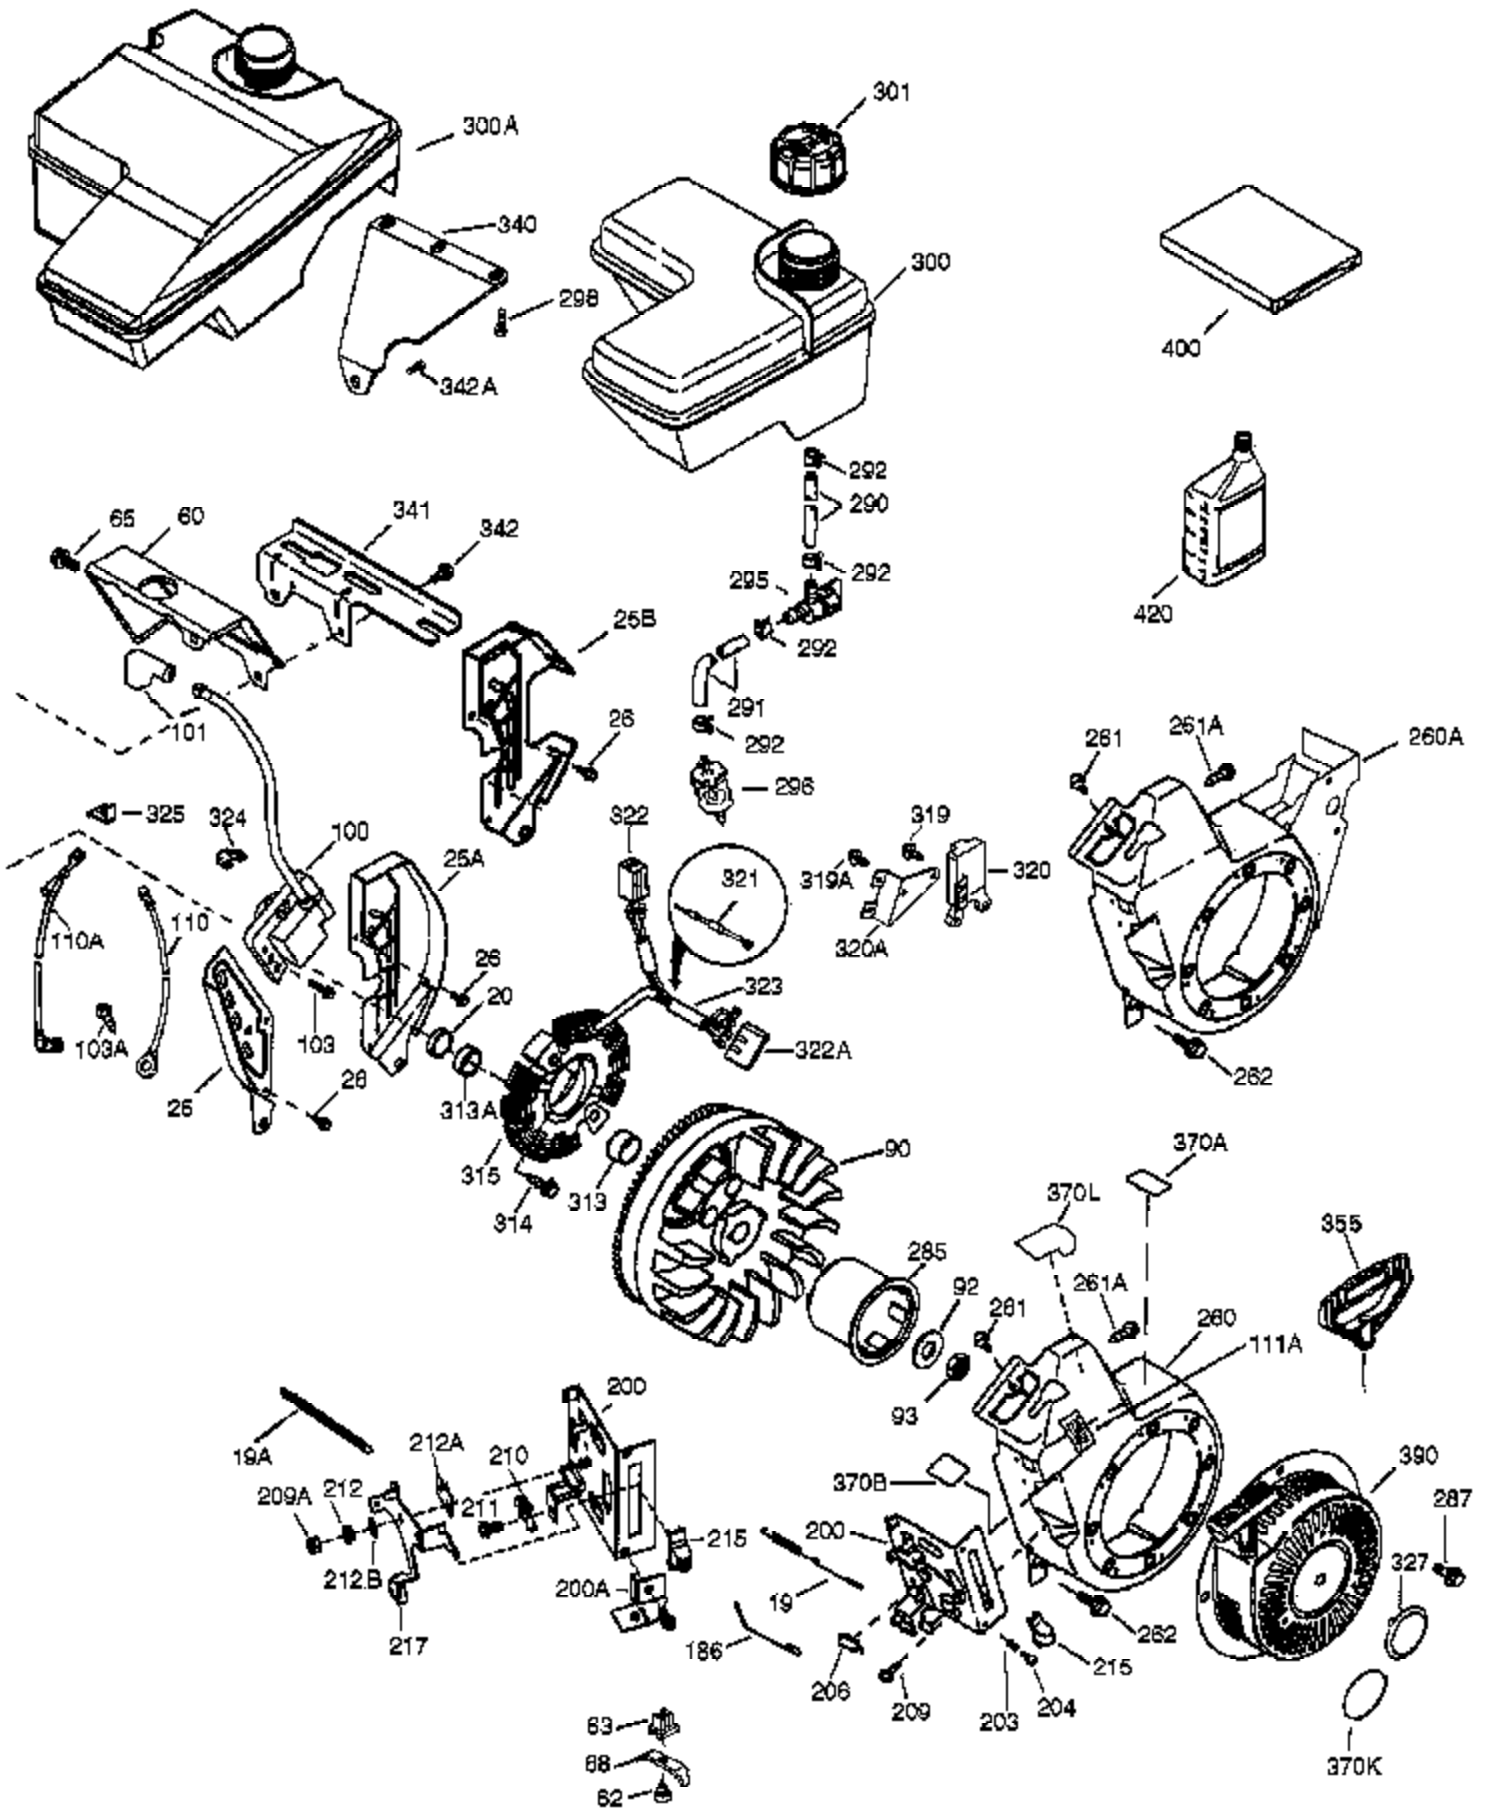

Ref #	Part Number	Qty	Description
19A	36741	1	Extension Spring
19	36710	1	Extension Spring
20	32600	1	Oil Seal
25	36621	1	Air Baffle (Left)
25A	36622	1	Air Baffle (Right)
26	30200	1	Screw, 10-24 x 9/16"
60	36623	1	Blower Housing Extension
62	650760	1	Screw, 8-32 x 3/8"
63	28545	1	Grommet
65	30200	1	Screw, 10-24 x 9/16"
68	33356	1	Ground Terminal
83	36057	1	Governor Spool
90	611205	1	Flywheel
92	650815	1	Belleville Washer
93	650816	1	Flywheel Nut
100	34443A	1	Solid State Ignition
101	610118	1	Spark Plug Cover
103	651007	2	Screw, Torx T-15, 10-24 x 15/16"
110	36681	1	Ground Wire
186	36711	1	Governor Link
200	36740	1	Control Bracket (Incl. 19A, 210 & 211)
209	650821	2	Screw, 10-32 x 1/2"
210	27793	1	Conduit Clip
211	28942	2	Screw, 10-32 x 3/8"
260	36753	1	Blower Housing
261A	650821	1	Screw, 10-32 x 1/2"
261	651008	1	Screw, 1/4-20 x 31/64"
262	651008	2	Screw, 1/4-20 x 31/64"
285	35985B	1	Starter Cup
287	0	4	Rivet (Can be purchased locally)
290	30705	1	Fuel Line
292	26460	2	Fuel Line Clamp
300	36752	1	Fuel Tank (Incl. 292 & 301)
301	36246	1	Fuel Cap
313	34080	1	Spacer
325	29443	1	Wire Clip
341	36644	1	Fuel Tank Bracket
342	651010	2	Screw, 1/4-20 x 7/8"
370A	36261	1	Lubrication Decal
370K	36695	1	Starter Decal
390	590736	1	Rewind Starter
400	36720	1	* Gasket Set (Incl. items marked PK i n notes) Incl. (1) each of 26756, 27272A, 29673, 35626, 36581, 36624, 36719
420	730225	1	SAE 30 4-Cycle Engine Oil (Quart)