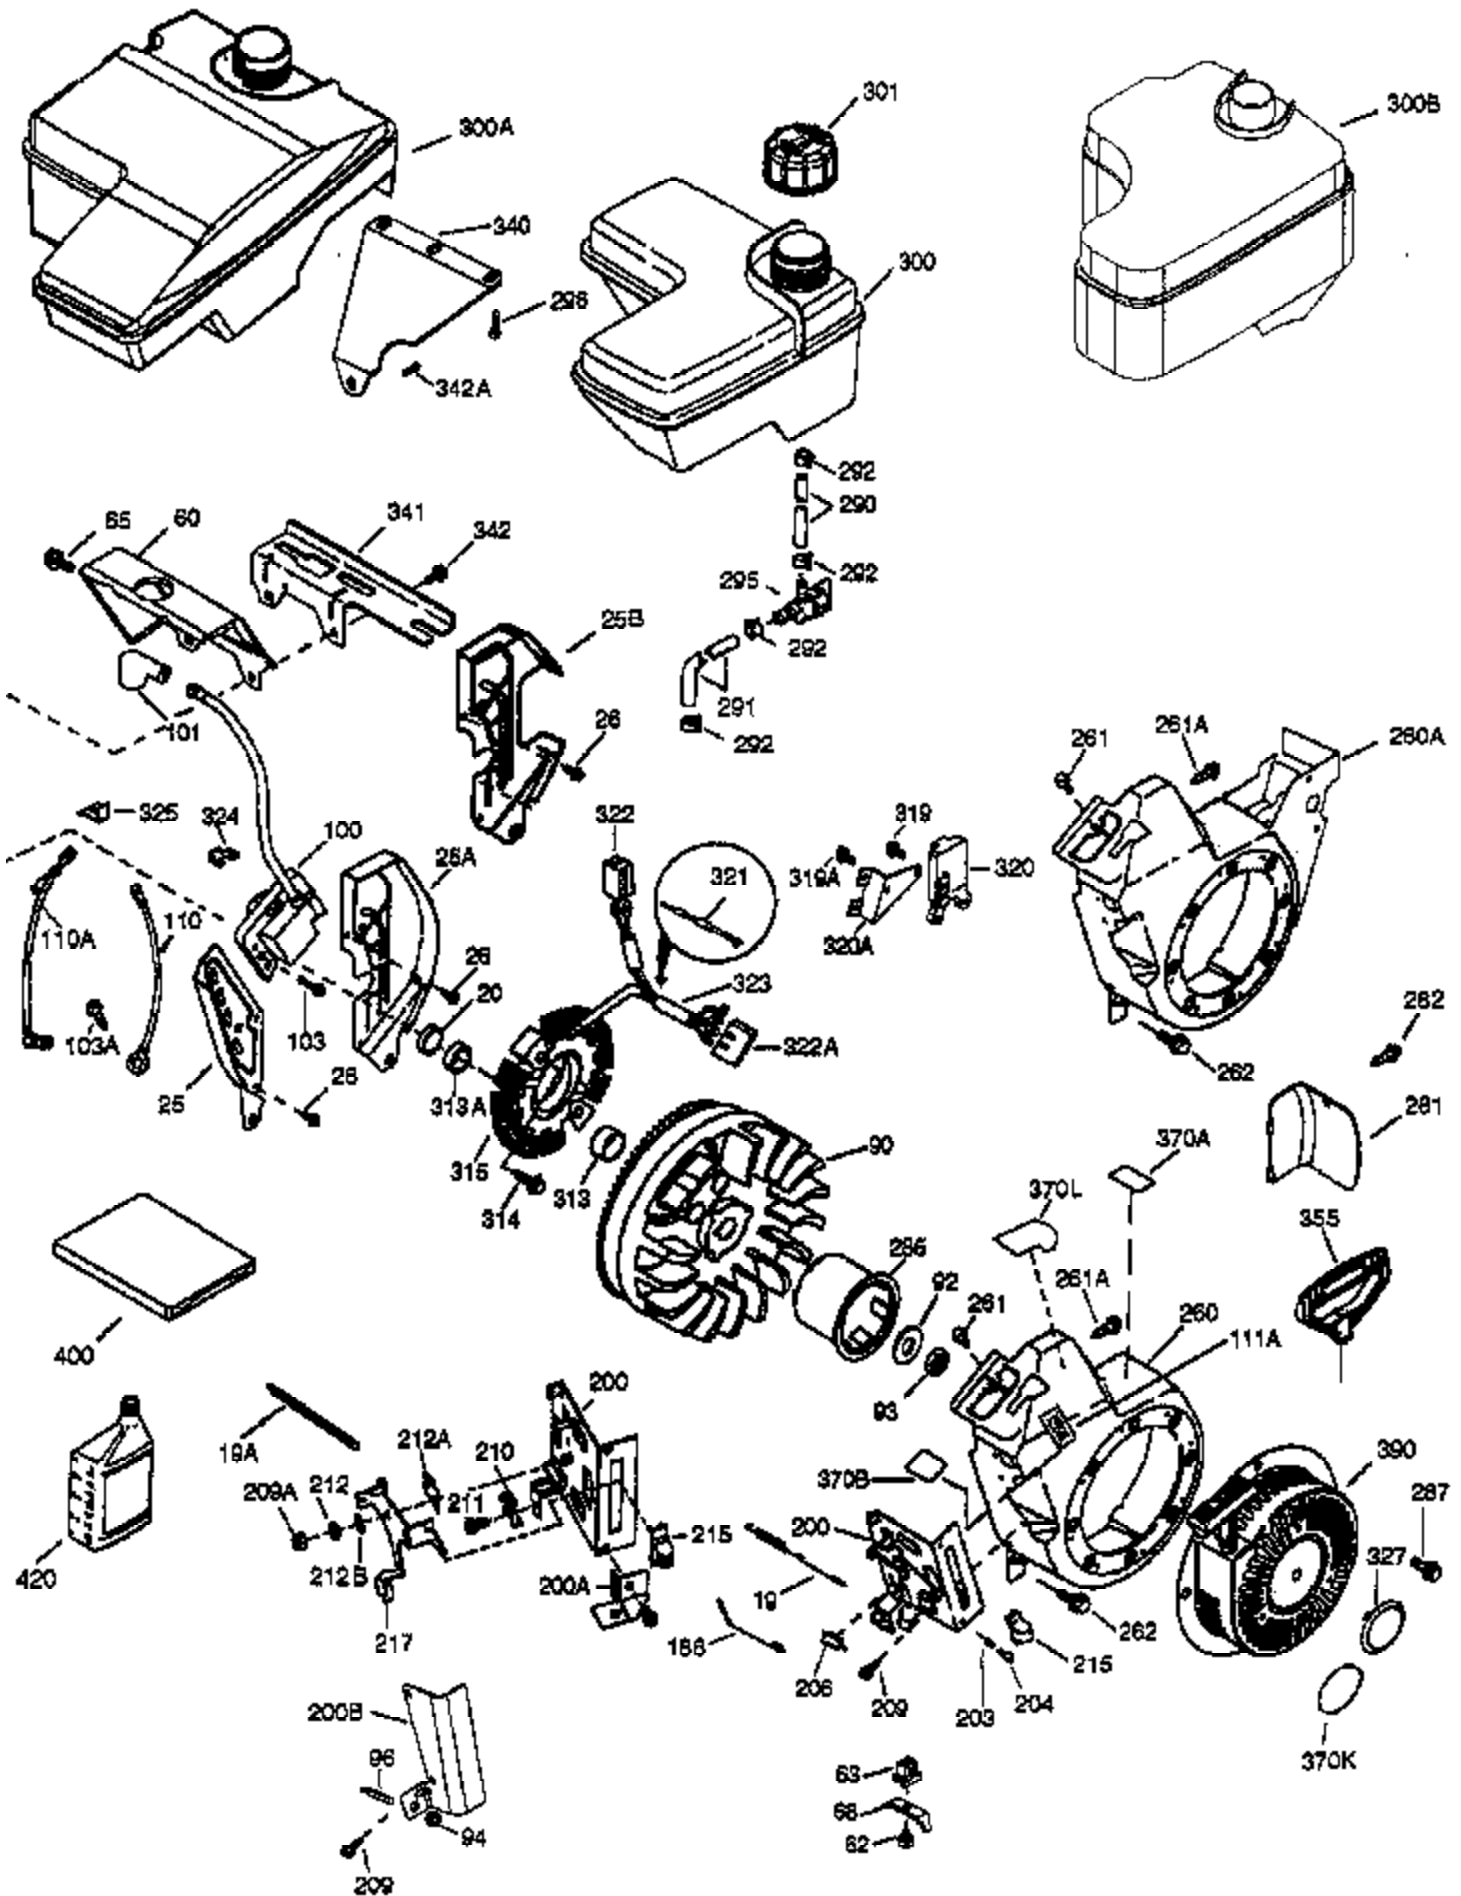

Ref #	Part Number	Qty	Description
19	37111	1	Extension Spring
20	32600	1	Oil Seal
25A	36622	1	Air Baffle (Right)
25	36621	1	Air Baffle (Left)
26	30200	1	Screw, 10-24 x 9/16"
60	36623A	1	Blower Housing Extension
65	30200	1	Screw, 10-24 x 9/16"
90	611205	1	Flywheel
92	650815	1	Belleville Washer
93	650816	1	Flywheel Nut
100	34443B	1	Solid State Ignition
101	610118	1	Spark Plug Cover
103	651007	2	Screw, Torx T-15, 10-24 x 15/16"
110	36767	1	Ground Wire
111A	611223	1	Low Oil Sensor Light
186	36711	1	Governor Link
200	36736	1	Control Bracket (Incl. 206 & 215)
206	610973	1	Terminal
209	650821	1	Screw, 10-32 x 1/2"
215	36638	1	Control Knob
260	36864	1	Blower Housing
261A	650821	2	Screw, 10-32 x 1/2"
261	651008	1	Screw, 1/4-20 x 31/64"
262	651008	2	Screw, 1/4-20 x 31/64"
285	35985B	1	Starter Cup
287	651008	4	Screw, 1/4-20 x 31/64"
290	30705	1	Fuel Line
292	26460	2	Fuel Line Clamp
300	36863	1	Fuel Tank (Incl. 292 & 301)
301	36246	1	Fuel Cap
313	34080	1	Spacer
325	29443	1	Wire Clip
341	36644	1	Fuel Tank Bracket
342	651010	2	Screw, 1/4-20 x 7/8"
370A	36261	1	Lubrication Decal
370B	35703	1	Speed Control Decal
370K	36695	1	Starter Decal
370L	36771	1	Oil Sensor Decal
390	590704	1	Rewind Starter (NOTE: This engine could have been built with 590746 starter.)
400	36720	1	* Gasket Set (Incl. items marked PK in notes) Incl. (1) each of 26756, 27272A, 29673, 35626, 36581, 36624, 36719
420	730225	1	SAE 30 4-Cycle Engine Oil (Quart)