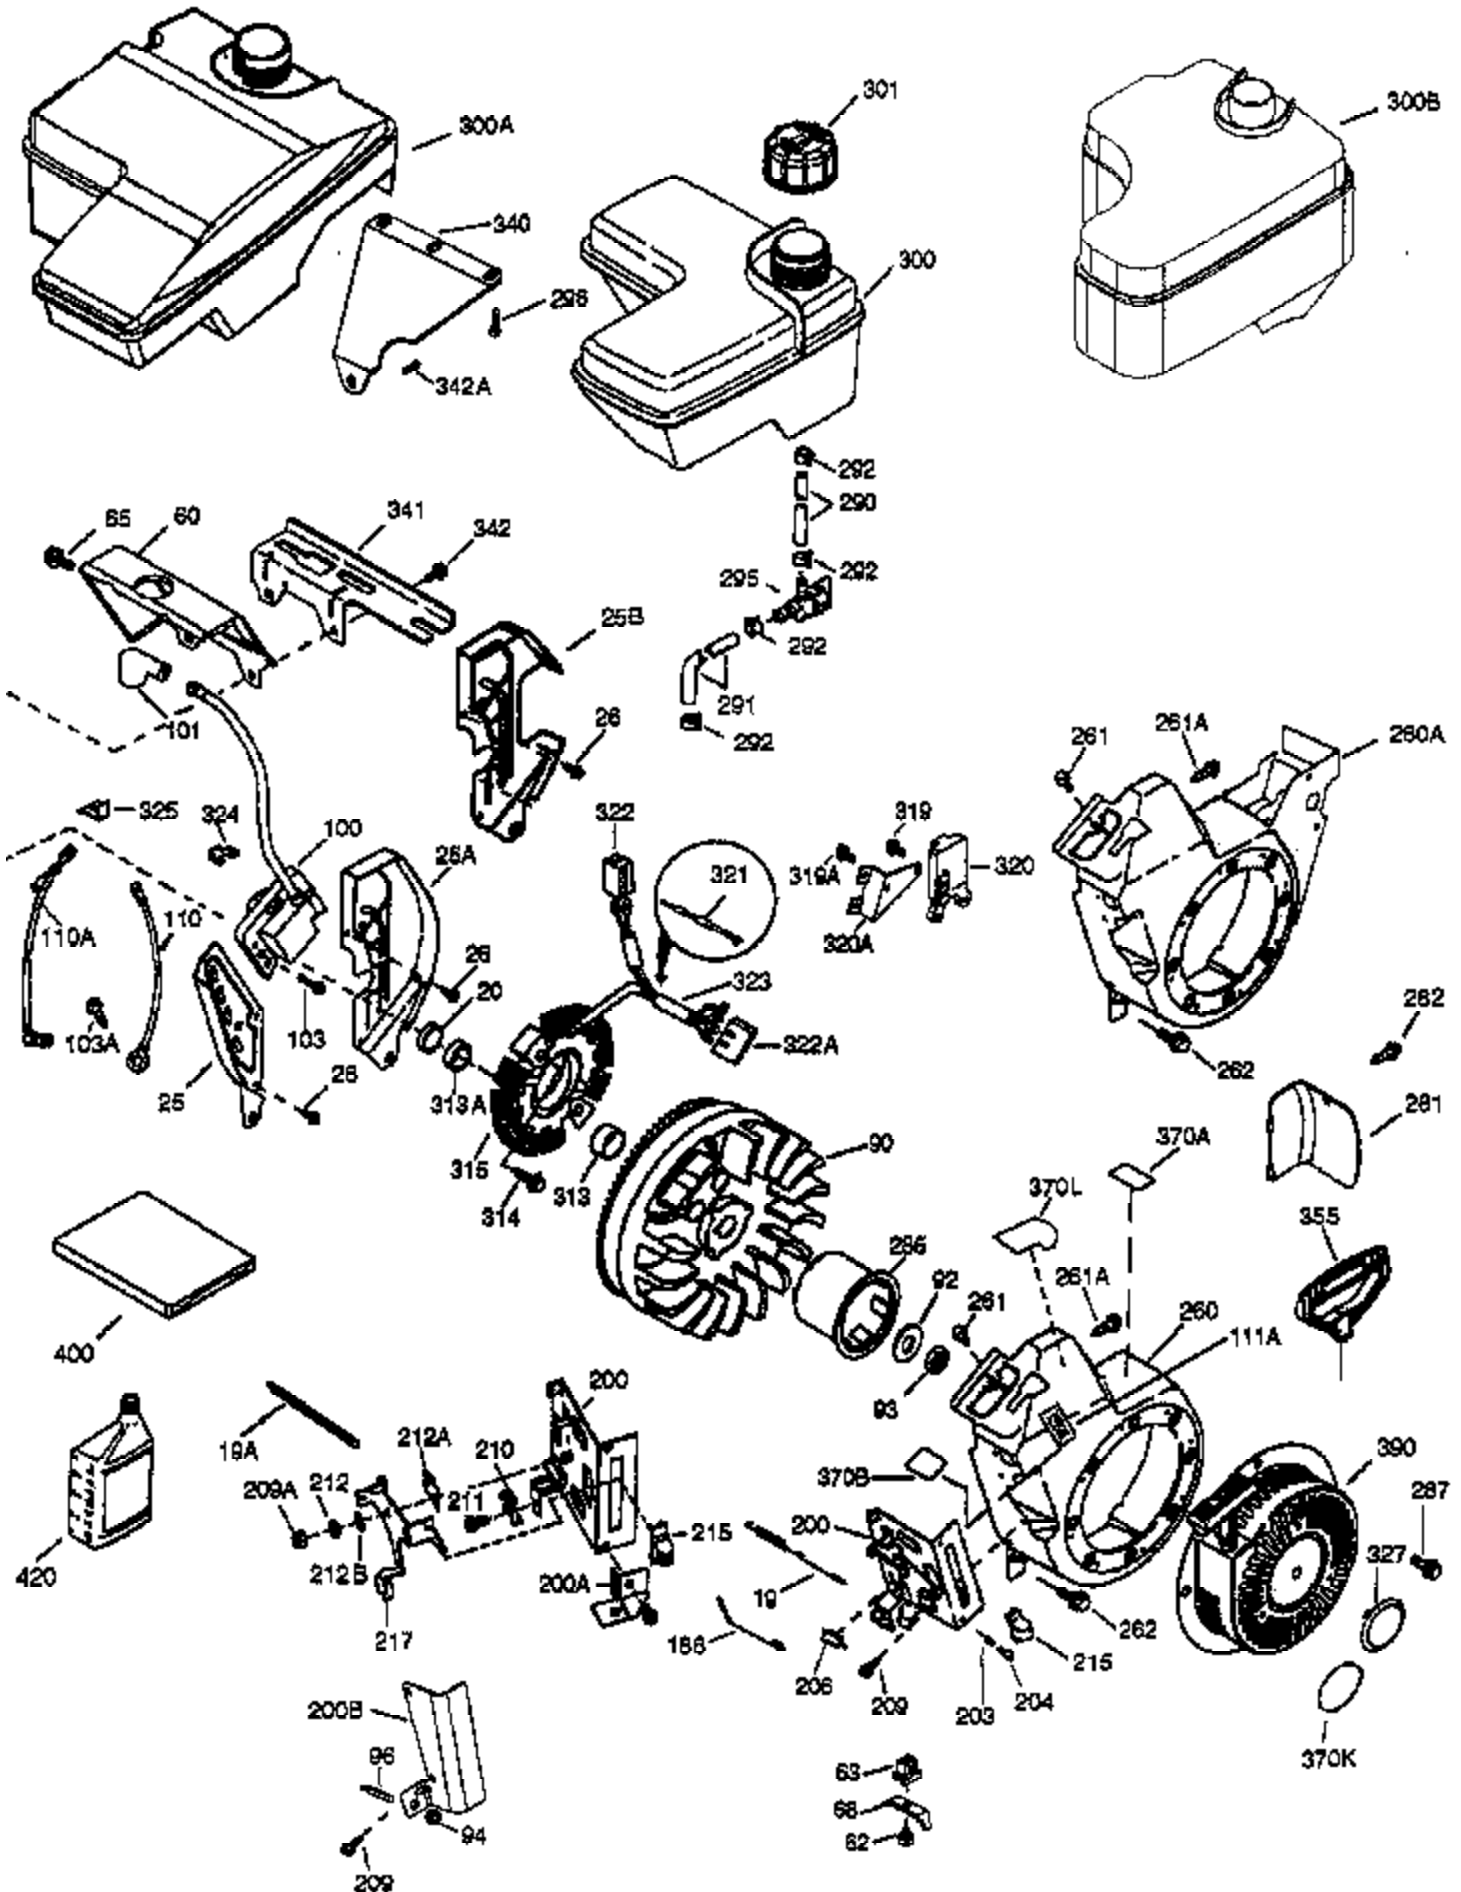

Ref #	Part Number	Qty	Description
19	37111	1	Extension Spring
20	32600	1	Oil Seal
25A	36622	1	Air Baffle (Right)
25	36621	1	Air Baffle (Left)
26	30200	1	Screw, 10-24 x 9/16"
60	36623A	1	Blower Housing Extension
65	30200	1	Screw, 10-24 x 9/16"
90	611205	1	Flywheel
92	650815	1	Belleville Washer
93	650816	1	Flywheel Nut
100	34443B	1	Solid State Ignition
101	610118	1	Spark Plug Cover
103	651007	2	Screw, Torx T-15, 10-24 x 15/16"
110	36054	1	Ground Wire
186	36711	1	Governor Link
200	36736	1	Control Bracket (Incl. 206 & 215)
209	650821	1	Screw, 10-32 x 1/2"
215	36638	1	Control Knob
260	36864	1	Blower Housing
261A	650821	2	Screw, 10-32 x 1/2"
261	651008	1	Screw, 1/4-20 x 31/64"
262	651008	2	Screw, 1/4-20 x 31/64"
285	35985B	1	Starter Cup
287	0	4	Rivet (Can be purchased locally)
290	30705	1	Fuel Line
292	26460	2	Fuel Line Clamp
300	36863	1	Fuel Tank (Incl. 292 & 301)
301	35355	1	Fuel Cap
313	34080	1	Spacer
325	29443	1	Wire Clip
341	36644	1	Fuel Tank Bracket
342	651010	2	Screw, 1/4-20 x 7/8"
370K	36695	1	Starter Decal
370A	36261	1	Lubrication Decal
370B	35703	1	Speed Control Decal
390	590736	1	Rewind Starter (NOTE: This engine could have been built with 590748 starter.)
400	36720	1	* Gasket Set (Incl. items marked PK in notes) Incl. (1) each of 26756, 27272A, 29673, 35626, 36581, 36624, 36719
420	730225	1	SAE 30 4-Cycle Engine Oil (Quart)