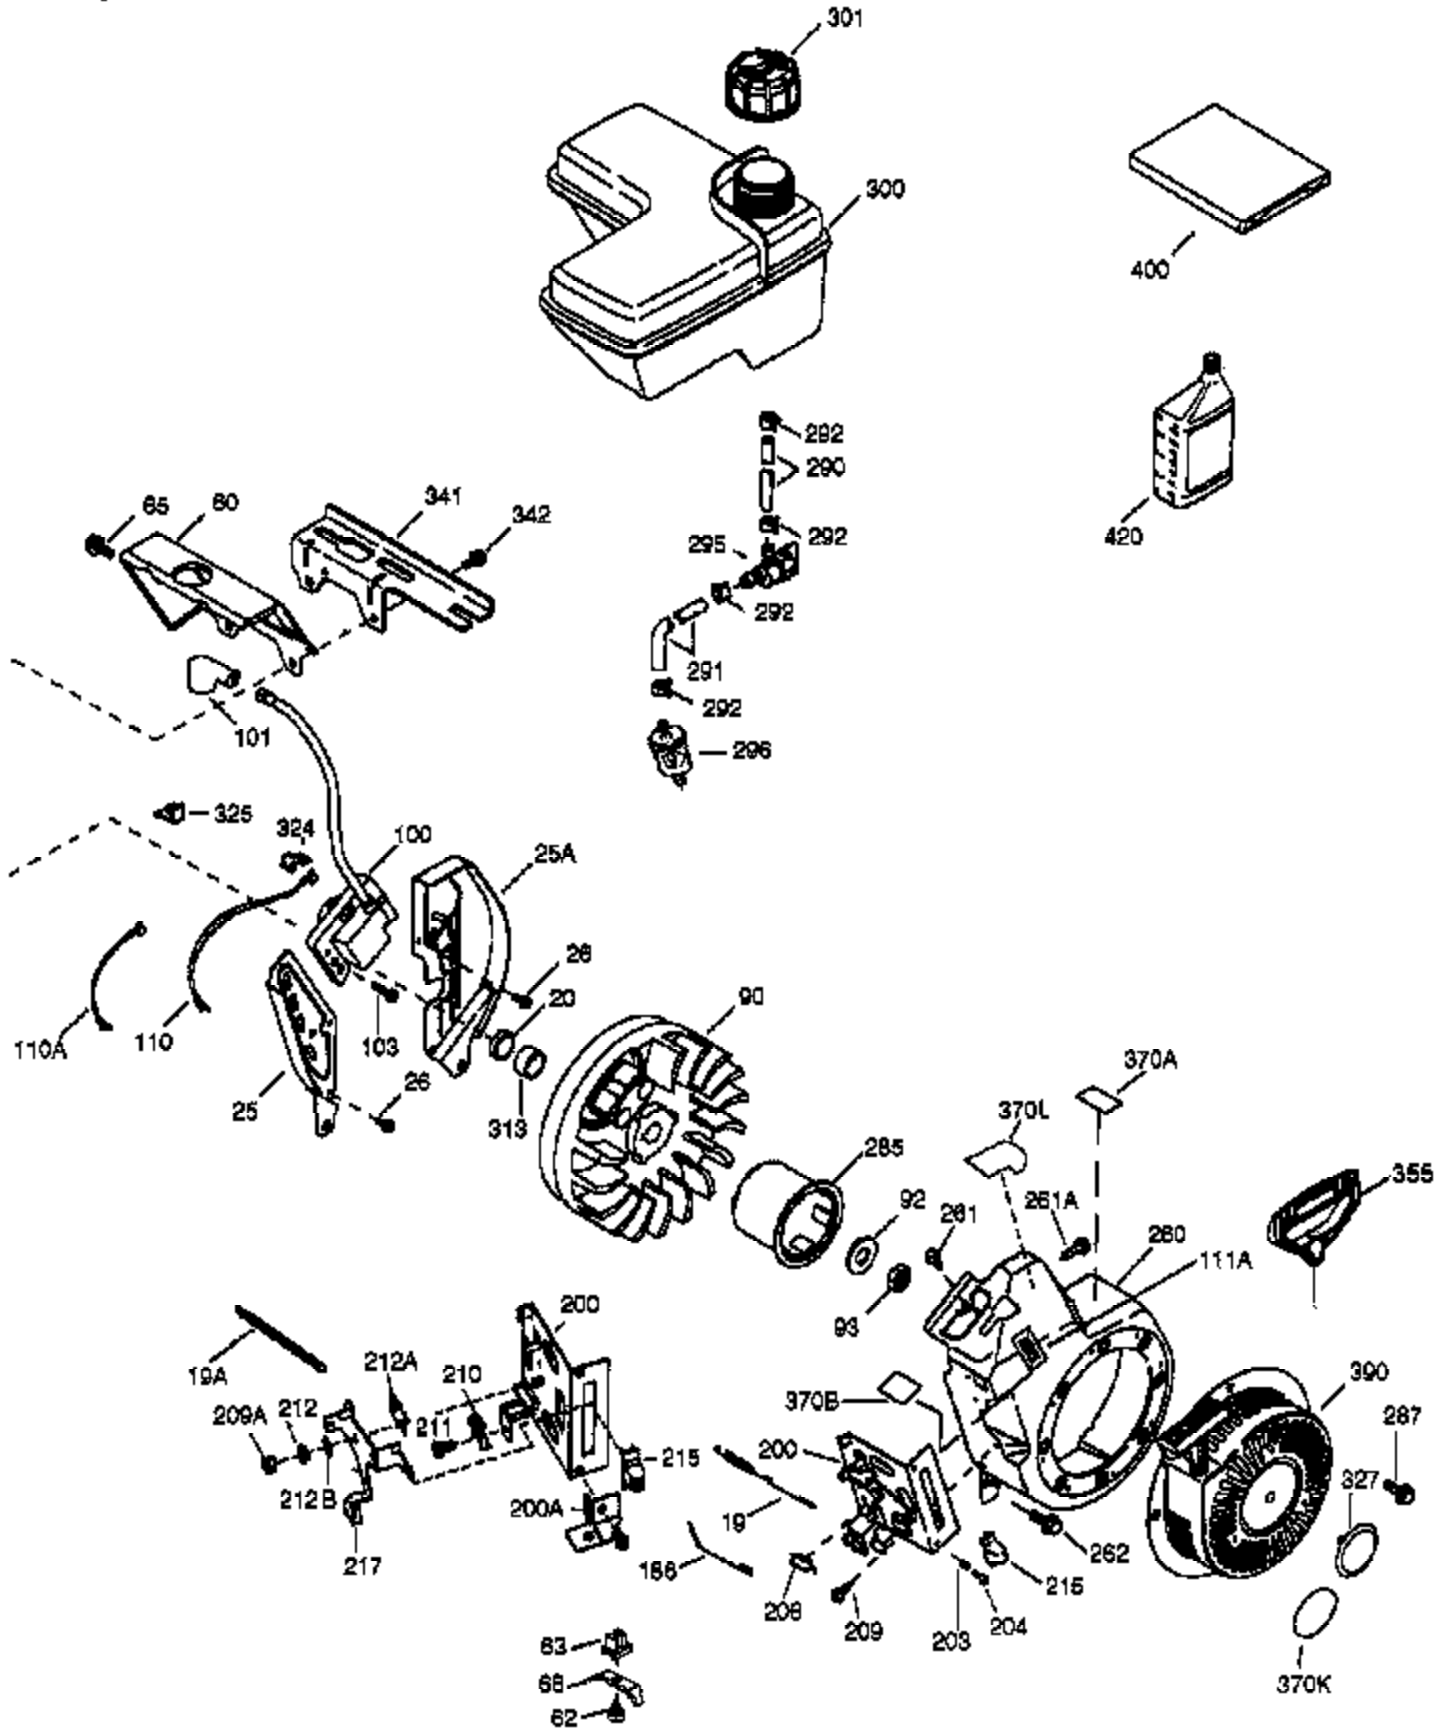

VIEW 2 OF 2

Ref #	Part Number	Qty	Description
19	36710	1	Extension Spring
20	32600	1	Oil Seal
25	36621	1	Air Baffle (Left)
25A	36622	1	Air Baffle (Right)
26	30200	1	Screw, 10-24 x 9/16"
60	36623	1	Blower Housing Extension
65	30200	1	Screw, 10-24 x 9/16"
90	611205	1	Flywheel
92	650815	1	Belleville Washer
93	650816	1	Flywheel Nut
100	34443A	1	Solid State Ignition
101	610118	1	Spark Plug Cover
103	651007	2	Screw, Torx T-15, 10-24 x 15/16"
110	36054	1	Ground Wire
186	36711	1	Governor Link
200	36736	1	Control Bracket (Incl. 206 & 215)
206	610973	1	Terminal
209	650821	2	Screw, 10-32 x 1/2"
215	36638	1	Control Knob
260	36864	1	Blower Housing
261A	650821	1	Screw, 10-32 x 1/2"
261	651008	1	Screw, 1/4-20 x 31/64"
262	651008	2	Screw, 1/4-20 x 31/64"
285	35985B	1	Starter Cup
287	0	4	Rivet (Can be purchased locally)
290	30705	1	Fuel Line
292	26460	2	Fuel Line Clamp
300	36863	1	Fuel Tank (Incl. 290 & 301)
301	35355	1	Fuel Cap
313	34080	1	Spacer
325	29443	1	Wire Clip
340	36644	1	Fuel Tank Bracket
341	651010	2	Screw, 1/4-20 x 7/8"
370A	36261	1	Lubrication Decal
370B	33107	1	Speed Control Decal
370K	36695	1	Starter Decal
390	590736	1	Rewind Starter
400	36720	1	* Gasket Set (Incl. items marked PK i n notes) Incl. (1) each of 26756, 27272A, 29673, 35626, 36581, 36624, 36719
420	730225	1	SAE 30 4-Cycle Engine Oil (Quart)