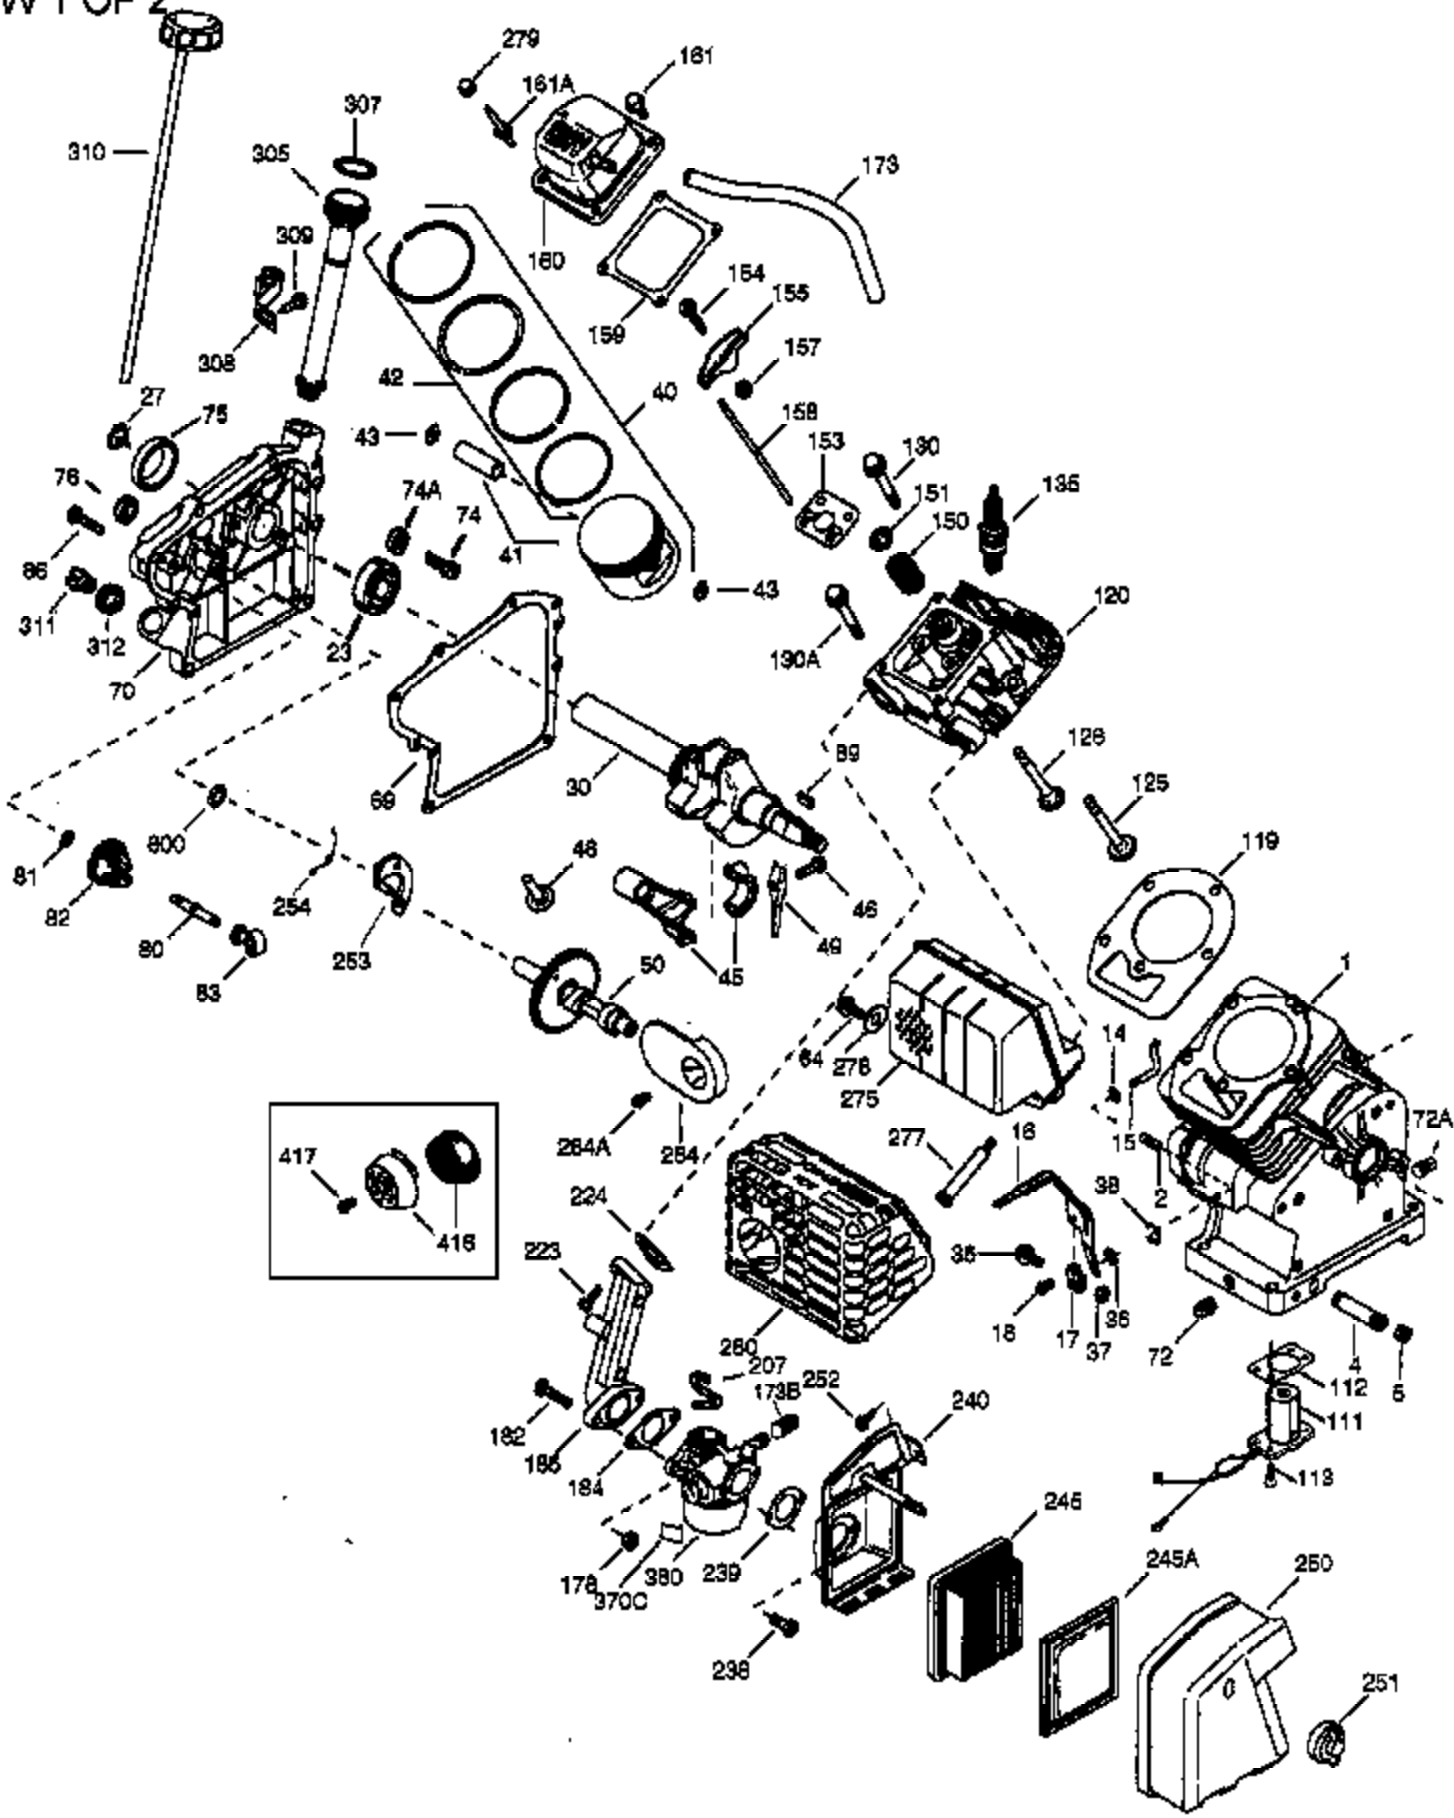

VIEW 1 OF 2

Ref #	Part Number	Qty	Description
	1 36718	1	Cylinder (Incl. 2, 20 & 72)
	2 26727	2	Dowel Pin
	14 28277	1	Washer
	15 30589	1	Governor Rod
	16 36618	1	Governor Lever
	17 36700	1	Governor Lever Clamp
	18 651028	1	Screw, Torx T-15, 8-32 x 3/8"
	30 34740	1	Crankshaft
	35 29826	1	Screw, 10-32 x 3/4"
	36 29918	1	Lock Washer
	37 29216	1	Lock Nut
	38 29642	1	Retaining Ring
	40 40004	1	Piston, Pin & Ring Set (Std.)
	40 40005	1	Piston, Pin & Ring Set (.010" OS)
	41 36070	1	Piston & Pin Ass'y. (Std.) (Incl. 43)
	41 36071	1	Piston & Pin Ass'y. (.010" OS) (Incl. 43)
	42 40006	1	Ring Set (Std.)
	42 40007	1	Ring Set (.010" OS)
	43 20381	2	Piston Pin Retaining Ring
	45 32875A	1	Connecting Rod Ass'y. (Incl. 46 & 49)
	46 32610A	2	Connecting Rod Bolt
	48 35616	1	Valve Lifter
	49 36611	1	Oil Dipper
	50 36620	1	Camshaft (Incl. 253 & 254)
	64 650738	1	Screw, 1/4-20 x 5/8"
	69 36624	1	* Cylinder Cover Gasket
	70 36625	1	Cylinder Cover (Incl. 75 thru 83 & 31 1)
	72 27642	1	Oil Drain Plug
	75 27897	1	Oil Seal
	80 30574A	1	Governor Shaft
	81 30590A	1	Washer
	82 30591	1	Governor Gear Ass'y. (Incl. 81)
	83 36057	1	Governor Spool
	86 650488	8	Screw, 1/4-20 x 1-1/4"
	89 610961	1	Flywheel Key
	119 36719	1	* Cylinder Head Gasket
	120 36721	1	Cylinder Head
	125 36471	1	Exhaust Valve (Std.) (Incl. 151)
	125 36472	1	Exhaust Valve (1/32" OS) (Incl. 151)
	126 37711	1	Intake Valve (Std.) (Incl. 151)
	126 29315C	1	Intake Valve (1/32" OS) (Incl. 151)
	130A 650999	1	Screw, 5/16-18 x 2-41/64"
	130 650912	4	Screw, 5/16-18 x 1-1/2"
	135 34645	1	Resistor Spark Plug (N4C)
	150 31672	2	Valve Spring
	151 31673	2	Valve Spring Cap
	153 36649	1	Push Rod Guide
	154 650913	2	Rocker Arm Stud
	155 35624A	2	Rocker Arm
	157 650914	2	Nut, 1/4-28
	158 36629	2	Push Rod
	159 35626	1	* Rocker Arm Cover Gasket
	160 36630A	1	Rocker Arm Cover
	161 651008	4	Screw, 1/4-20 x 31/64"
	173 36675	1	Breather Tube
	178 650852	2	Nut, 1/4-20
	182 650451	2	Screw, 1/4-20 x 1"
	184 26756	1	* Carburetor To Intake Pipe Gasket