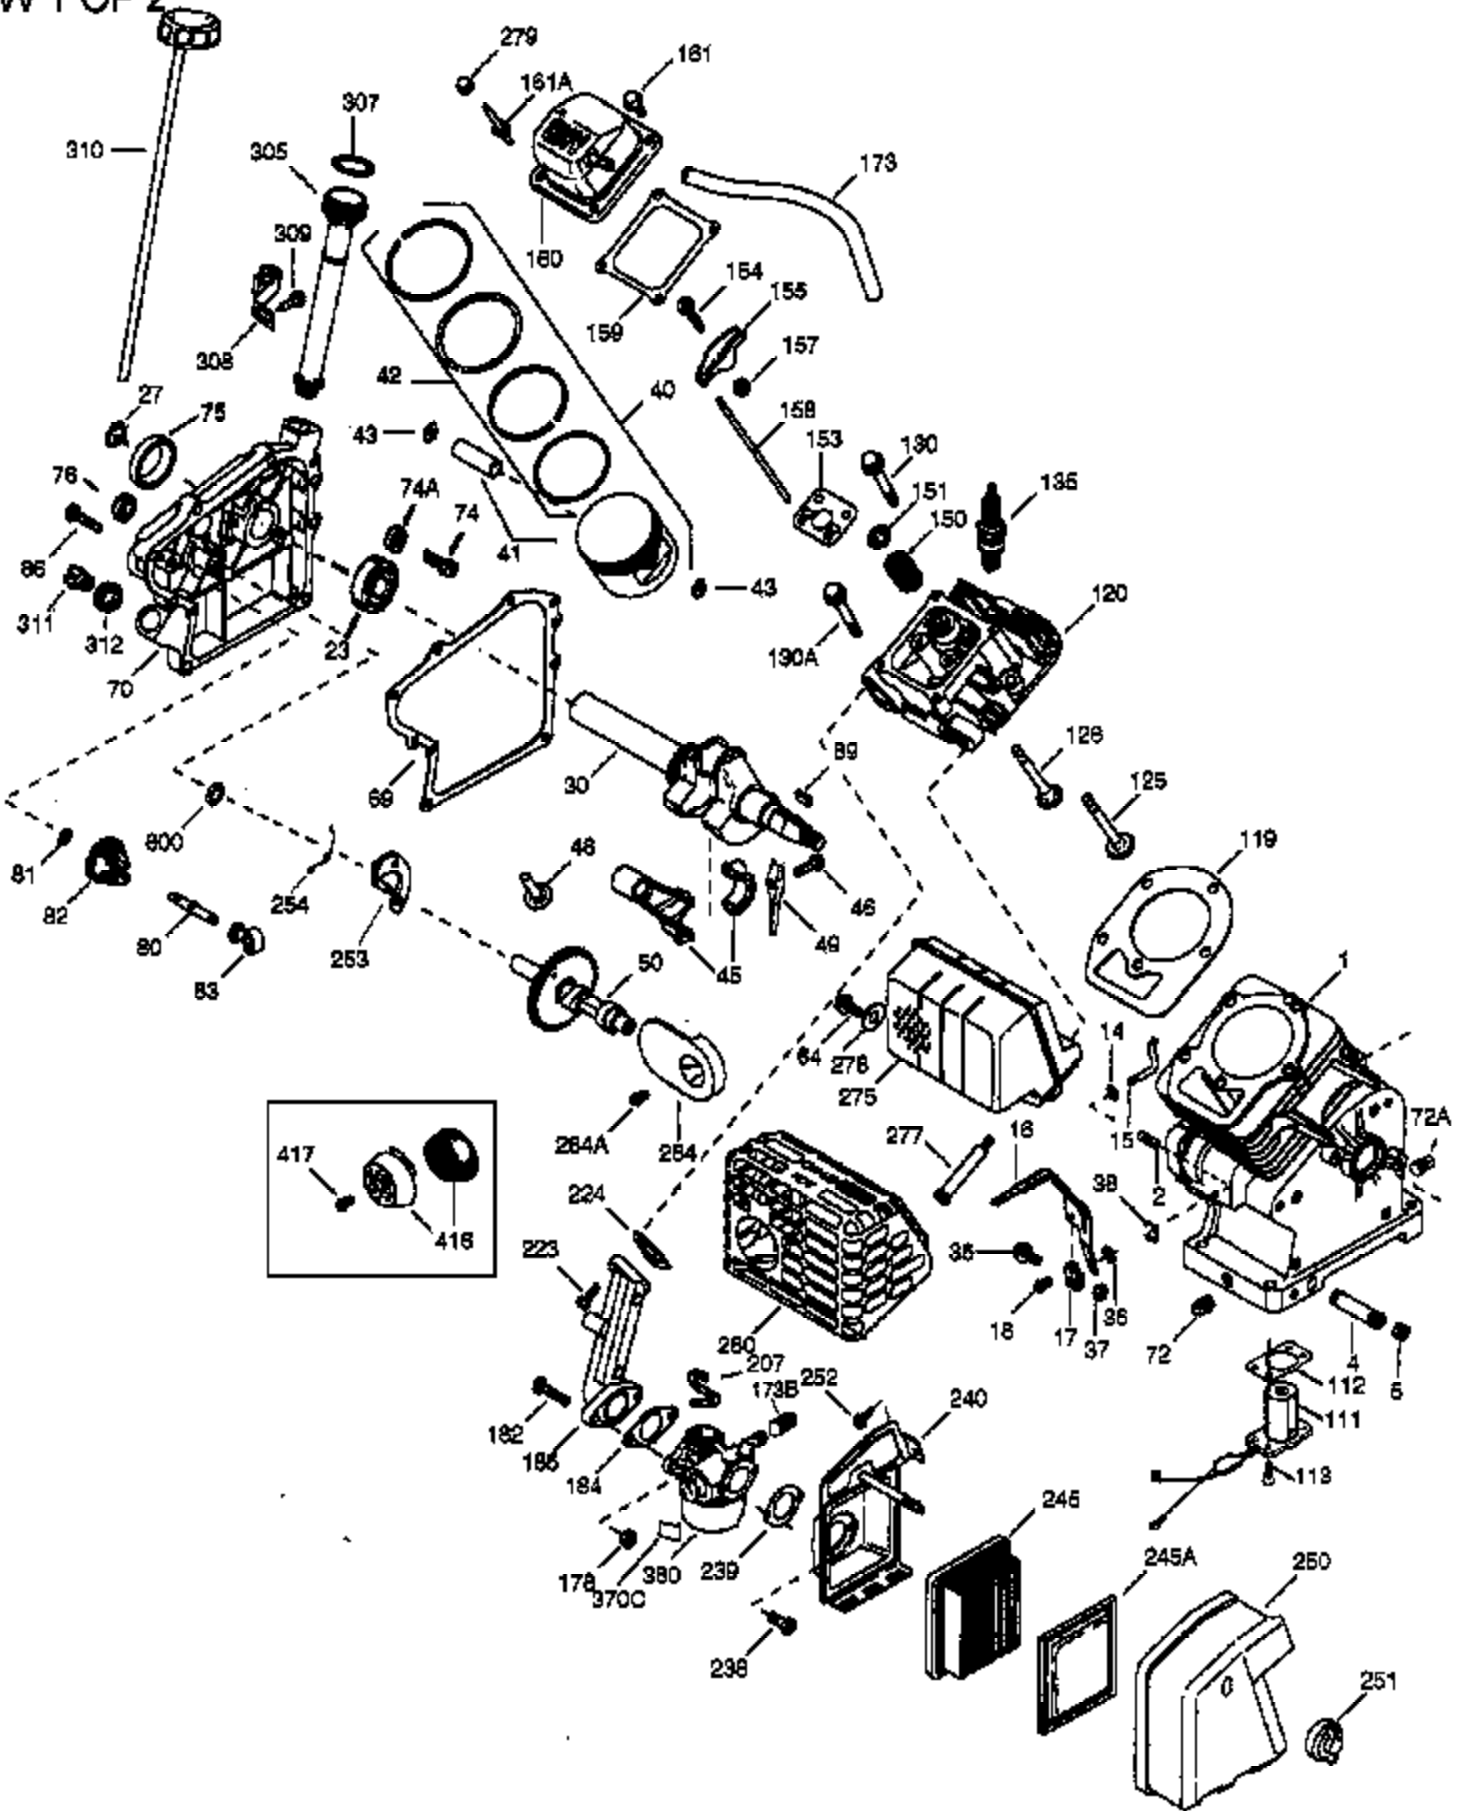

VIEW 1 OF 2

Ref #	Part Number	Qty	Description
	1 36718	1	Cylinder (Incl. 2, 20 & 72)
	2 26727	2	Dowel Pin
	14 28277	1	Washer
	15 30589	1	Governor Rod
	16 36618	1	Governor Lever
	17 36700	1	Governor Lever Clamp
	18 650548	1	Screw, 8-32 x 5/16"
	30 34740	1	Crankshaft
	35 29826	1	Screw, 10-32 x 3/4"
	36 29918	1	Lock Washer
	37 29216	1	Lock Nut, 10-32
	38 29642	1	Retaining Ring
	40 40004	1	Piston, Pin & Ring Set (Std.)
	40 40005	1	Piston, Pin & Ring Set (.010" OS)
	41 36070	1	Piston & Pin Ass'y. (Std.) (Incl. 43)
	41 36071	1	Piston & Pin Ass'y. (.010" OS) (Incl. 43)
	42 40006	1	Ring Set (Std.)
	42 40007	1	Ring Set (.010" OS)
	43 20381	2	Piston Pin Retaining Ring
	45 32875A	1	Connecting Rod Ass'y. (Incl. 46 & 49)
	46 32610A	2	Connecting Rod Bolt
	48 35616	1	Valve Lifter
	49 36611	1	Oil Dipper
	50 36620	1	Camshaft (Incl. 253 & 254)
	64 650738	1	Screw, 1/4-20 x 5/8"
	69 36624	1	* Cylinder Cover Gasket
	70 36625	1	Cylinder Cover (Incl. 75 thru 83 & 31 1)
	72 27642	1	Oil Drain Plug
	75 27897	1	Oil Seal
	80 30574A	1	Governor Shaft
	81 30590A	1	Washer
	82 30591	1	Governor Gear Ass'y. (Incl. 81)
	83 36057	1	Governor Spool
	86 650488	8	Screw, 1/4-20 x 1-1/4"
	89 610961	1	Flywheel Key
	119 36719	1	* Cylinder Head Gasket
	120 36721	1	Cylinder Head
	125 36471	1	Exhaust Valve (Std.) (Incl. 151)
	125 36472	1	Exhaust Valve (1/32" OS) (Incl. 151)
	126 37711	1	Intake Valve (Std.) (Incl. 151)
	126 29315C	1	Intake Valve (1/32" OS) (Incl. 151)
	130A 650999	1	Screw, 5/16-18 x 2-41/64"
	130 650912	4	Screw, 5/16-18 x 1-1/2"
	135 34645	1	Resistor Spark Plug (N4C)
	150 31672	2	Valve Spring
	151 31673	2	Valve Spring Cap
	153 36649	1	Push Rod Guide
	154 650913	2	Rocker Arm Stud
	155 35624A	2	Rocker Arm
	157 650914	2	Nut, 1/4-28
	158 36629	2	Push Rod
	159 35626	1	* Rocker Arm Cover Gasket
	160 36630A	1	Rocker Arm Cover
	161 651008	4	Screw, 1/4-20 x 31/64"
	173 36675	1	Breather Tube
	178 650852	2	Nut, 1/4-20
	182 650451	2	Screw, 1/4-20 x 1"
	184 26756	1	* Carburetor To Intake Pipe Gasket