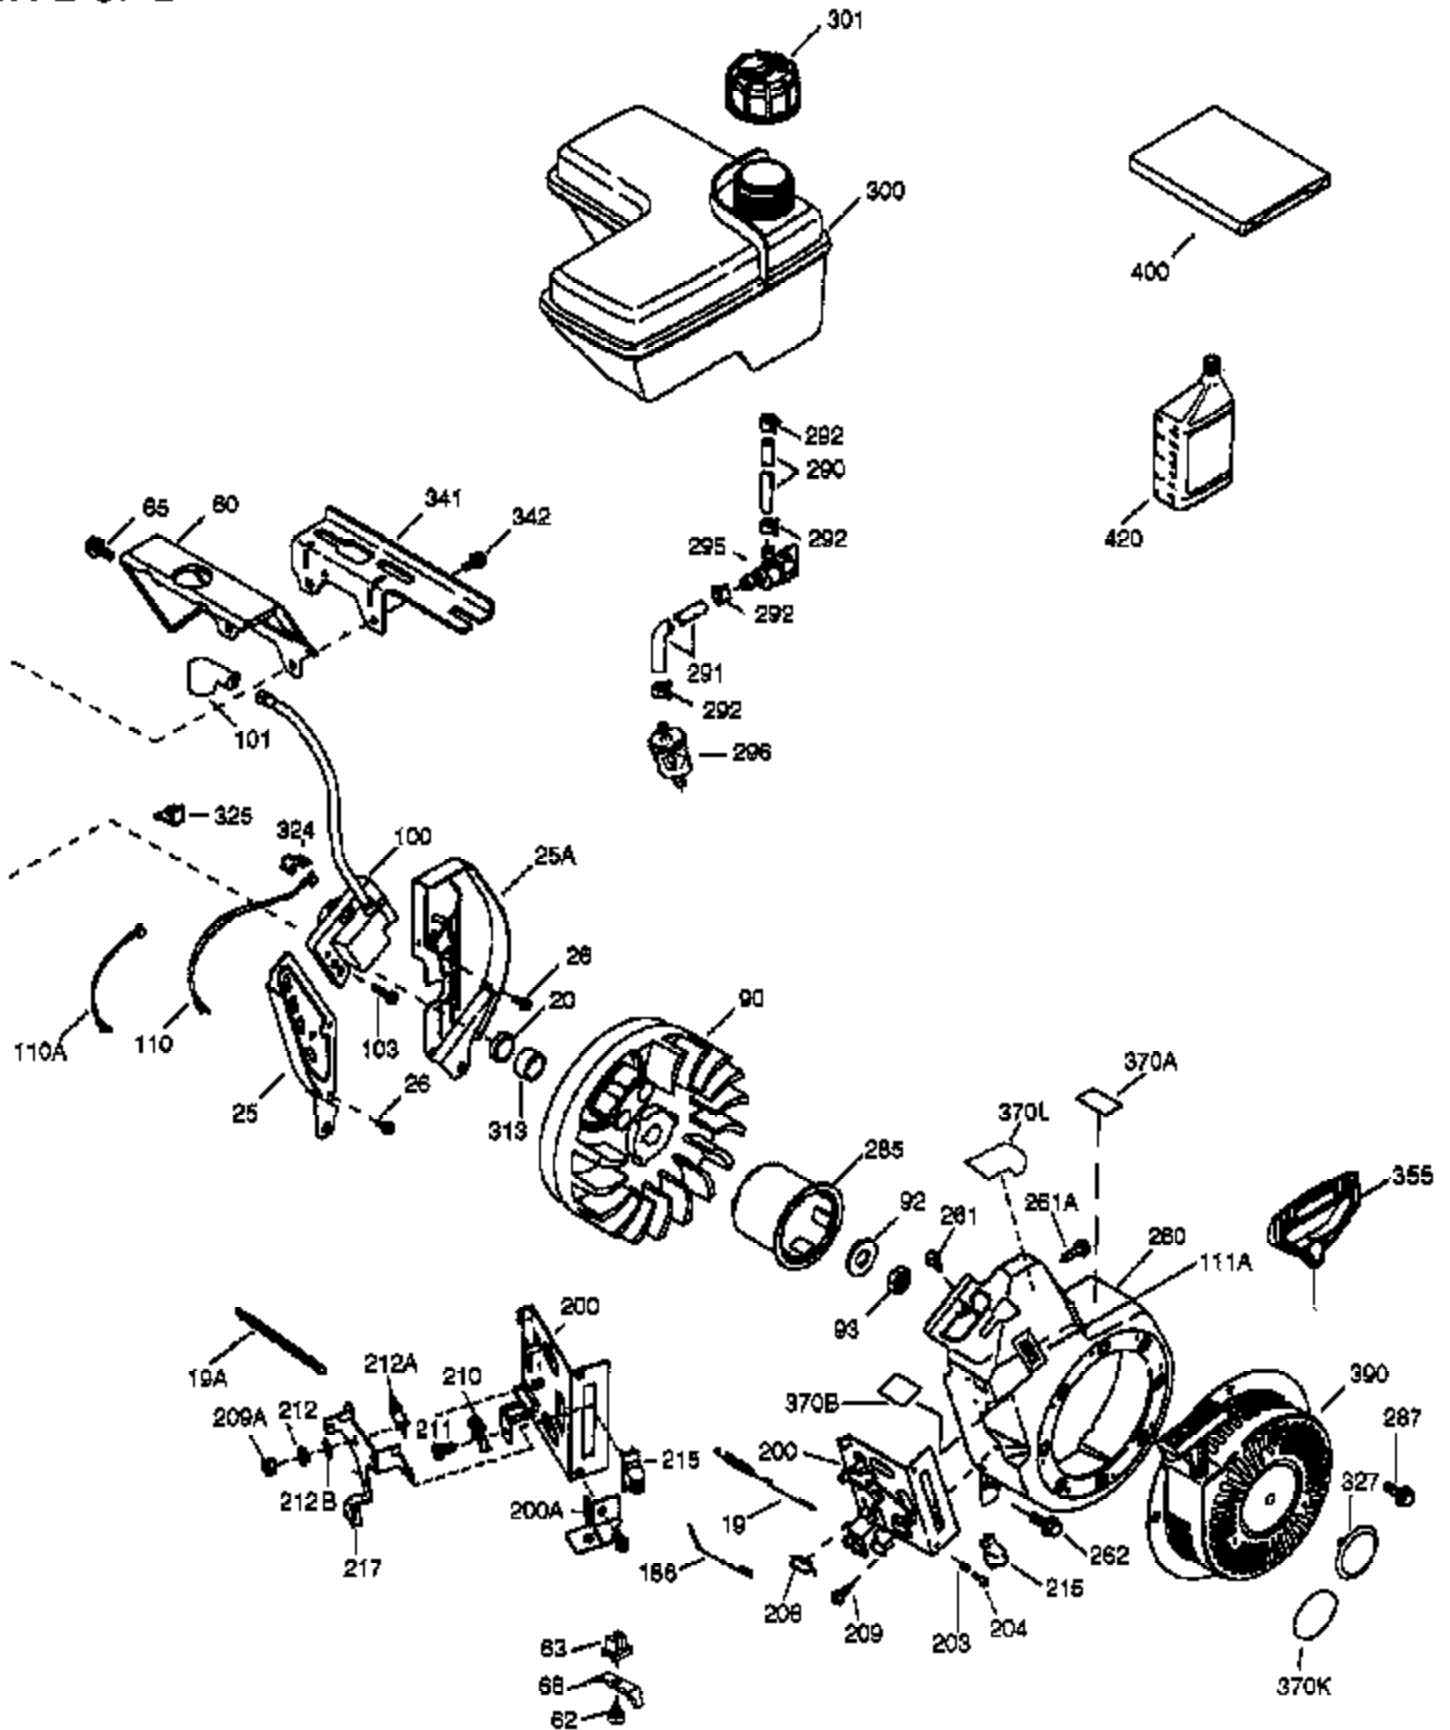

VIEW 2 OF 2

Ref #	Part Number	Qty	Description
19	36710	1	Extension Spring
20	32600	1	Oil Seal
25A	36622	1	Air Baffle (Right)
25	36621	1	Air Baffle (Left)
26	30200	1	Screw, 10-24 x 9/16"
60	36623	1	Blower Housing Extension
65	30200	1	Screw, 10-24 x 9/16"
90	611205	1	Flywheel
92	650815	1	Belleville Washer
93	650816	1	Flywheel Nut
100	34443A	1	Solid State Ignition
103	651007	2	Screw, Torx T-15, 10-24 x 15/16"
110	36054	1	Ground Wire
186	36711	1	Governor Link
200	36712	1	Control Bracket (Incl. 206 & 215)
206	610973	1	Terminal
209	650821	2	Screw, 10-32 x 1/2"
215	36638	1	Control Knob
260	36753	1	Blower Housing
261A	650821	1	Screw, 10-32 x 1/2"
261	651008	1	Screw, 1/4-20 x 31/64"
262	651008	2	Screw, 1/4-20 x 31/64"
285	35985B	1	Starter Cup
287	0	4	Rivet (Can be purchased locally)
290	30705	1	Fuel Line
292	26460	2	Fuel Line Clamp
300	36752	1	Fuel Tank (Incl. 290 & 301)
301	35355	1	Fuel Cap
313	34080	1	Spacer
325	29443	1	Wire Clip
341	36644	1	Fuel Tank Bracket
342	651010	2	Screw, 1/4-20 x 7/8"
370K	36695	1	Starter Decal
370A	36261	1	Lubrication Decal
370B	33107	1	Speed Control Decal
390	590736	1	Rewind Starter
400	36720	1	* Gasket Set (Incl. items marked PK i n notes) Incl. (1) each of 26756, 27272A, 29673, 35626, 36581, 36624, 36719
420	730225	1	SAE 30 4-Cycle Engine Oil (Quart)