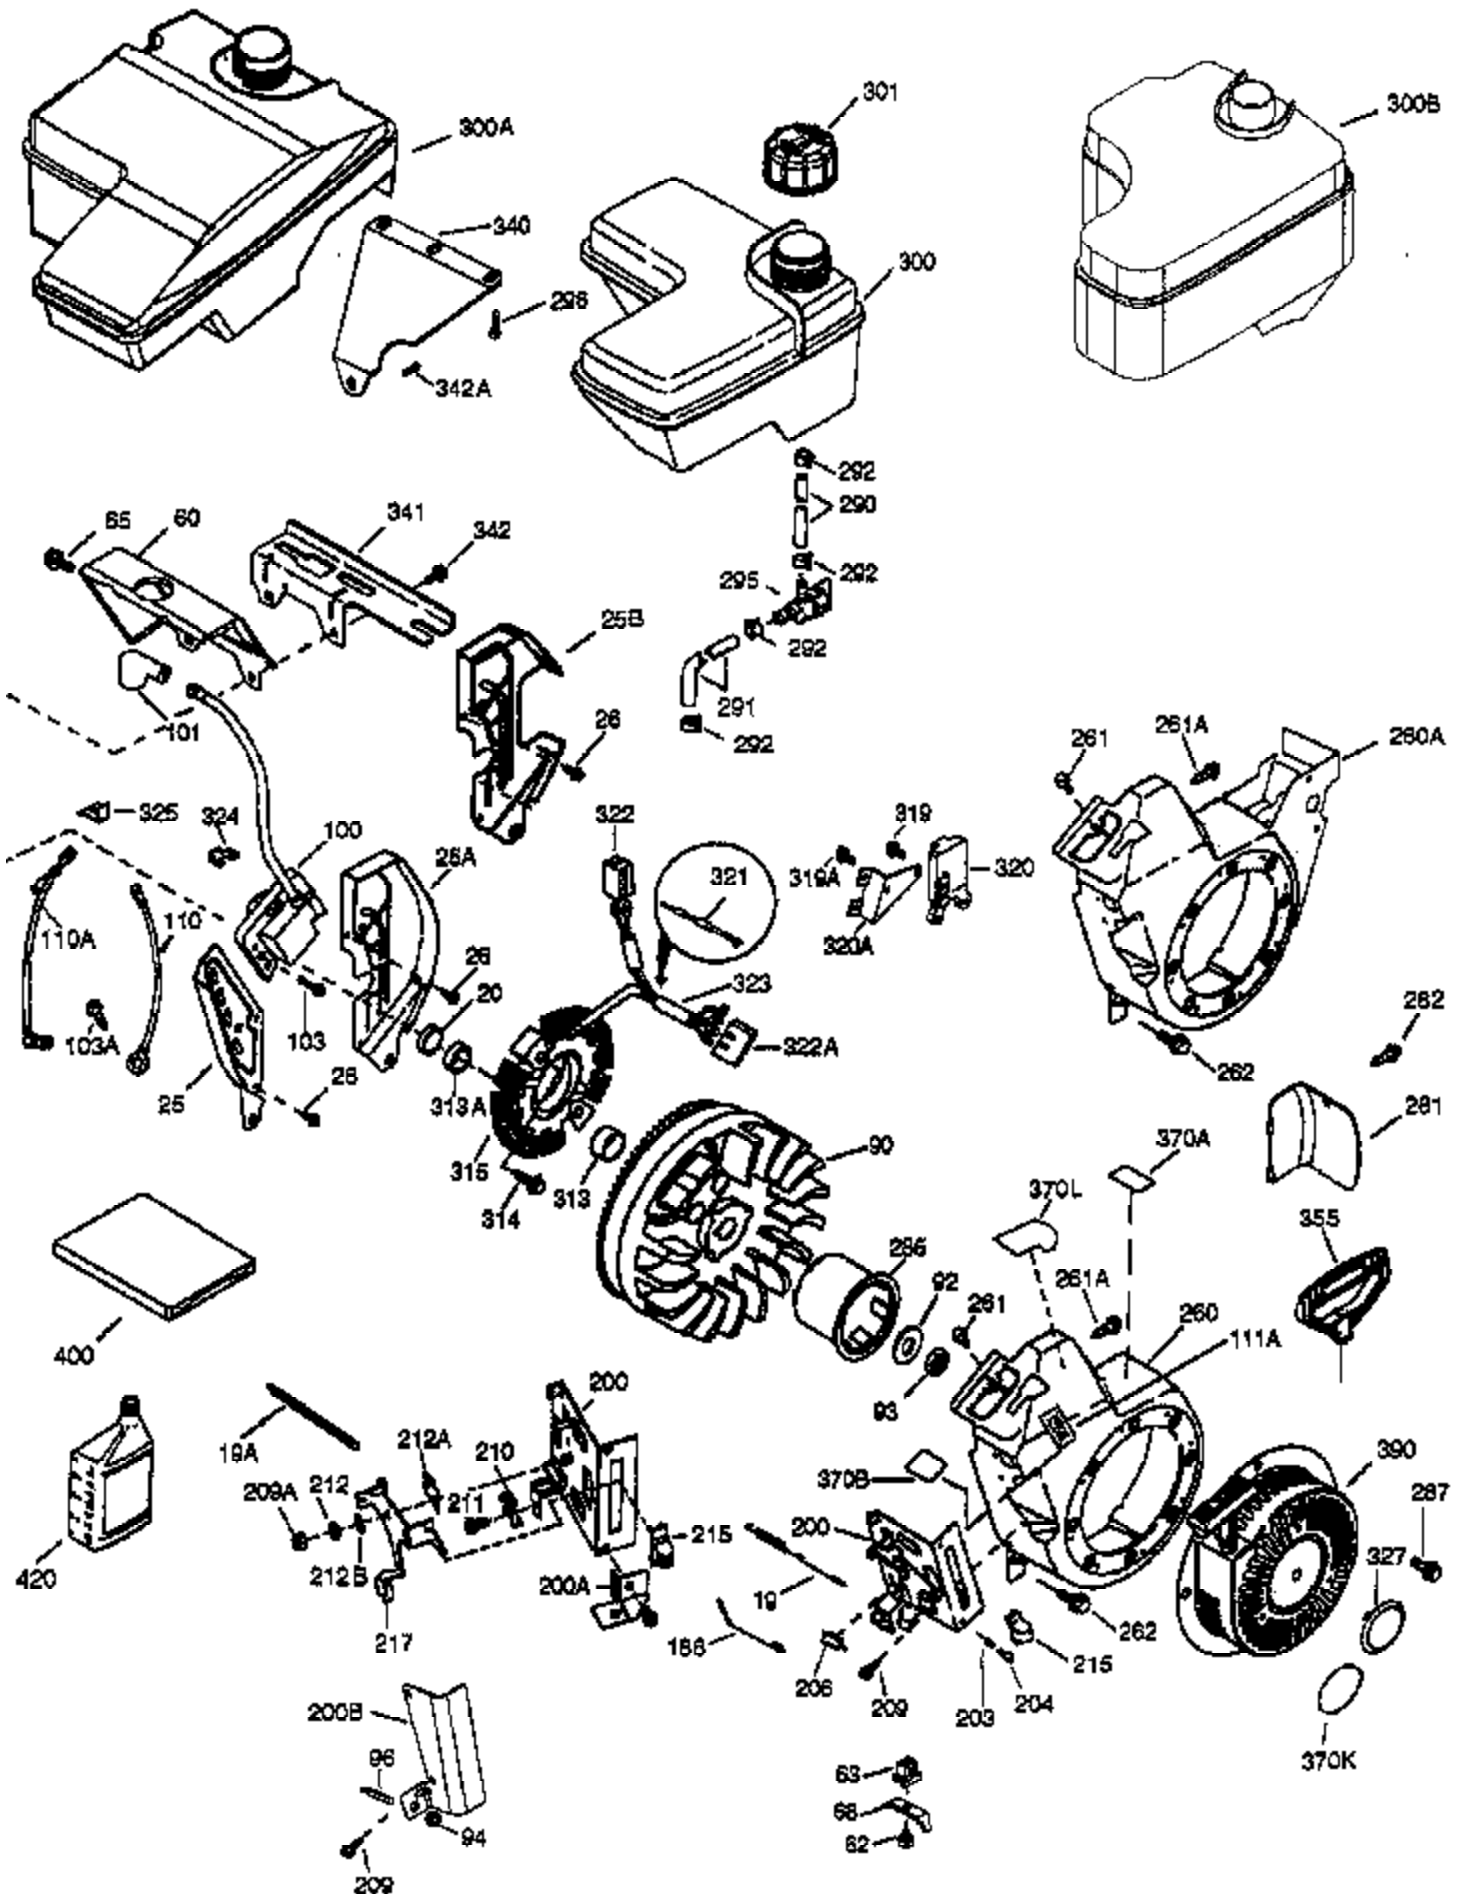

Engine Parts List #2

Ref #	Part Number	Qty	Description
19	37111	1	Extension Spring
20	32600	1	Oil Seal
25A	36622	1	Air Baffle (Right)
25	36621	1	Air Baffle (Left)
26	30200	1	Screw, 10-24 x 9/16"
60	36623A	1	Blower Housing Extension
65	30200	1	Screw, 10-24 x 9/16"
90	611205	1	Flywheel
92	650815	1	Belleville Washer
93	650816	1	Flywheel Nut
100	34443B	1	Solid State Ignition
101	610118	1	Spark Plug Cover
103	651007	2	Screw, Torx T-15, 10-24 x 15/16"
110	36767	1	Ground Wire
111A	611223	1	Low Oil Indicator Light
186	36711	1	Governor Link
200	36736	1	Control Bracket (Incl. 206 & 209A thr u 217)
200A	36686	1	Boden Wire Bracket
206	610973	1	Terminal
209A	651016	1	Nut, 10-32
209	650821	1	Screw, 10-32 x 1/2"
210	27793	1	Conduit Clip
211	28942	1	Screw, 10-32 x 3/8"
212B	651017	1	Washer
212A	36685	1	Bearing Plate
212	30773A	1	Bushing
215	36638	1	Control Knob
217	36684	1	Control Lever Assembly
260	36864	1	Blower Housing
261A	650821	2	Screw, 10-32 x 1/2"
261	651008	1	Screw, 1/4-20 x 31/64"
262	651008	2	Screw, 1/4-20 x 31/64"
285	35985B	1	Starter Cup
287	651008	4	Screw, 1/4-20 x 31/64"
290	30705	1	Fuel Line
292	26460	2	Fuel Line Clamp
300	37048	1	Fuel Tank (Incl. 292 & 301)
301	36246	1	Fuel Cap
313	34080	1	Spacer
325	29443	1	Wire Clip
341	36644	1	Fuel Tank Bracket
342	651010	2	Screw, 1/4-20 x 7/8"
370B	35703	1	Speed Control Decal
370A	36261	1	Lubrication Decal
370K	36695	1	Starter Decal
370L	36771	1	Oil Sensor Decal
390	590746	1	Rewind Starter
400	36720	1	* Gasket Set (Incl. items marked PK i n notes) Incl. (1) each of 26756, 27272A, 29673, 35626, 36581, 36624, 36719
420	730225	1	SAE 30 4-Cycle Engine Oil (Quart)