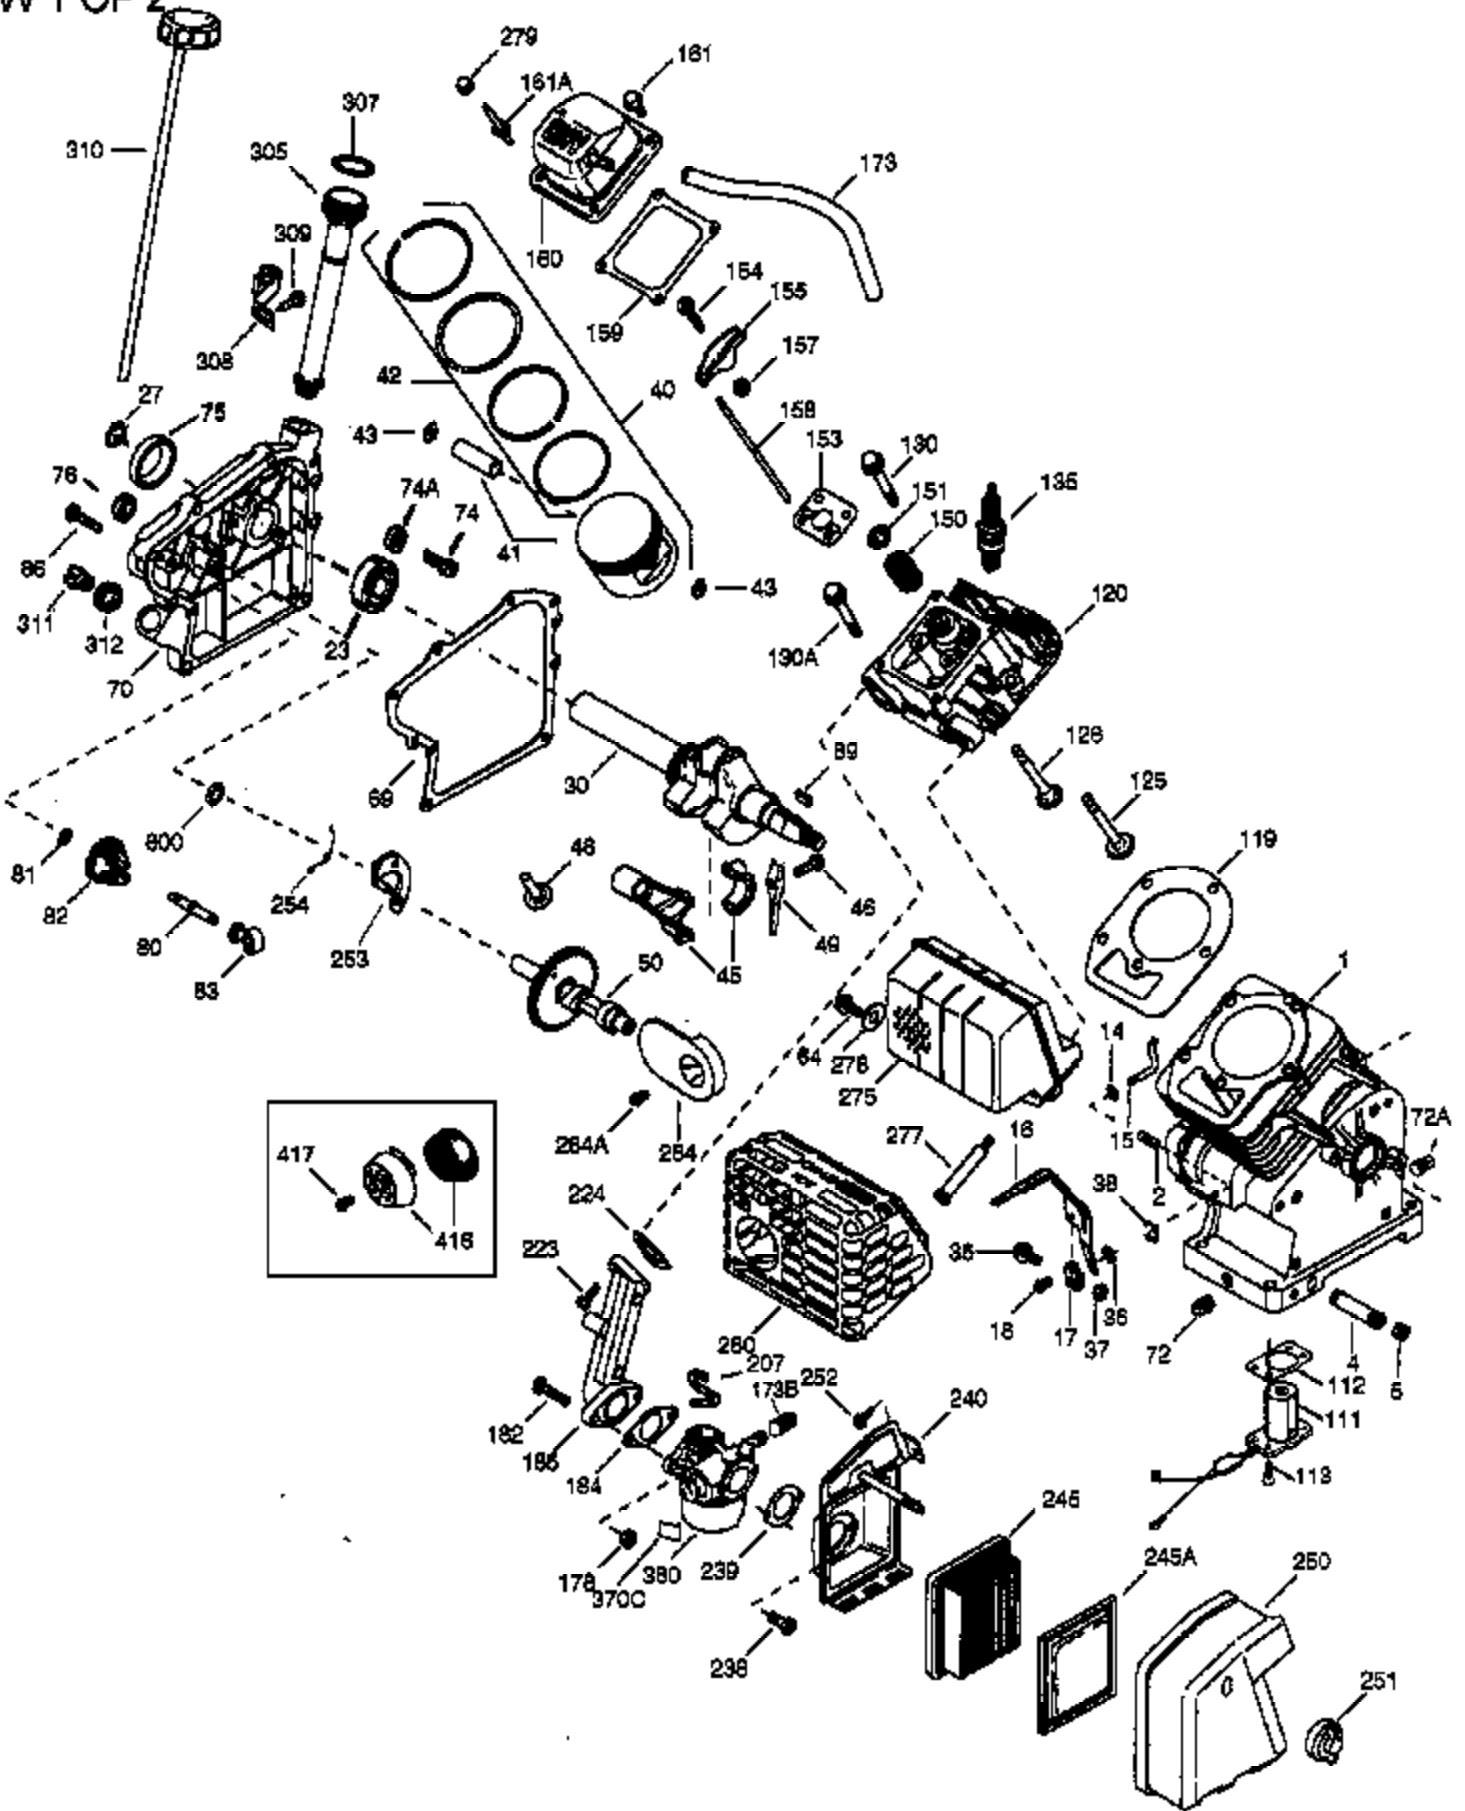

VIEW 1 OF 2

Ref #	Part Number	Qty	Description
	1 36815	1	Cylinder (Incl. 2, 20 & 72)
	2 26727	2	Dowel Pin
	14 28277	1	Washer
	15 30589	1	Governor Rod
	16 36618	1	Governor Lever
	17 36700	1	Governor Lever Clamp
	18 650548	1	Screw, 8-32 x 5/16"
	23 36732	1	Ball Bearing
	27 36733	1	Bearing Retainer
	30 36845	1	Crankshaft
	35 29826	1	Screw, 10-32 x 3/4"
	36 29918	1	Lock Washer
	37 29216	1	Lock Nut, 10-32
	38 29642	1	Retaining Ring
	40 40004	1	Piston, Pin & Ring Set (Std.)
	40 40005	1	Piston, Pin & Ring Set (.010" OS)
	41 36070	1	Piston & Pin Ass'y. (Std.) (Incl. 43)
	41 36071	1	Piston & Pin Ass'y. (.010" OS) (Incl. 43)
	42 40006	1	Ring Set (Std.)
	42 40007	1	Ring Set (.010" OS)
	43 20381	2	Piston Pin Retaining Ring
	45 32875A	1	Connecting Rod Ass'y. (Incl. 46 & 49)
	46 32610A	2	Connecting Rod Bolt
	48 35616	1	Valve Lifter
	49 36611	1	Oil Dipper
	50 36620	1	Camshaft (Incl. 253 & 254)
	64 651015	1	Screw, 1/4-20 x 1-1/8"
	69 36624	1	* Cylinder Cover Gasket
	70 36731	1	Cylinder Cover (Incl. 75 thru 83 & 31 1)
	72 27642	2	Oil Drain Plug
	72A 28582	1	Oil Drain Plug
	74A 28537	2	Washer
	74 30200	2	Screw, 10-24 x 9/16"
	75 36742	1	Oil Seal
	80 30574A	1	Governor Shaft
	81 30590A	1	Washer
	82 30591	1	Governor Gear Ass'y. (Incl. 81)
	83 36057	1	Governor Spool
	86 650488	8	Screw, 1/4-20 x 1-1/4"
	89 610961	1	Flywheel Key
	111 611207	1	Low Oil Sensor (Incl. 112)
	112 35967	1	Low Oil Sensor Gasket
	113 650950	4	Screw, Torx T-25, 10-24 x 5/8"
	119 36719	1	* Cylinder Head Gasket
	120 36721	1	Cylinder Head
	125 36471	1	Exhaust Valve (Std.) (Incl. 151)
	125 36472	1	Exhaust Valve (1/32" OS) (Incl. 151)
	126 37711	1	Intake Valve (Std.) (Incl. 151)
	126 29315C	1	Intake Valve (1/32" OS) (Incl. 151)
	130A 650999	1	Screw, 5/16-18 x 2-41/64"
	130 650912	4	Screw, 5/16-18 x 1-1/2"
	135 34645	1	Resistor Spark Plug (RN4C)
	150 31672	2	Valve Spring
	151 31673	2	Valve Spring Cap
	153 36649	1	Push Rod Guide
	154 650913	2	Rocker Arm Stud
	155 35624A	2	Rocker Arm
	157 650914	2	Nut, 1/4-28