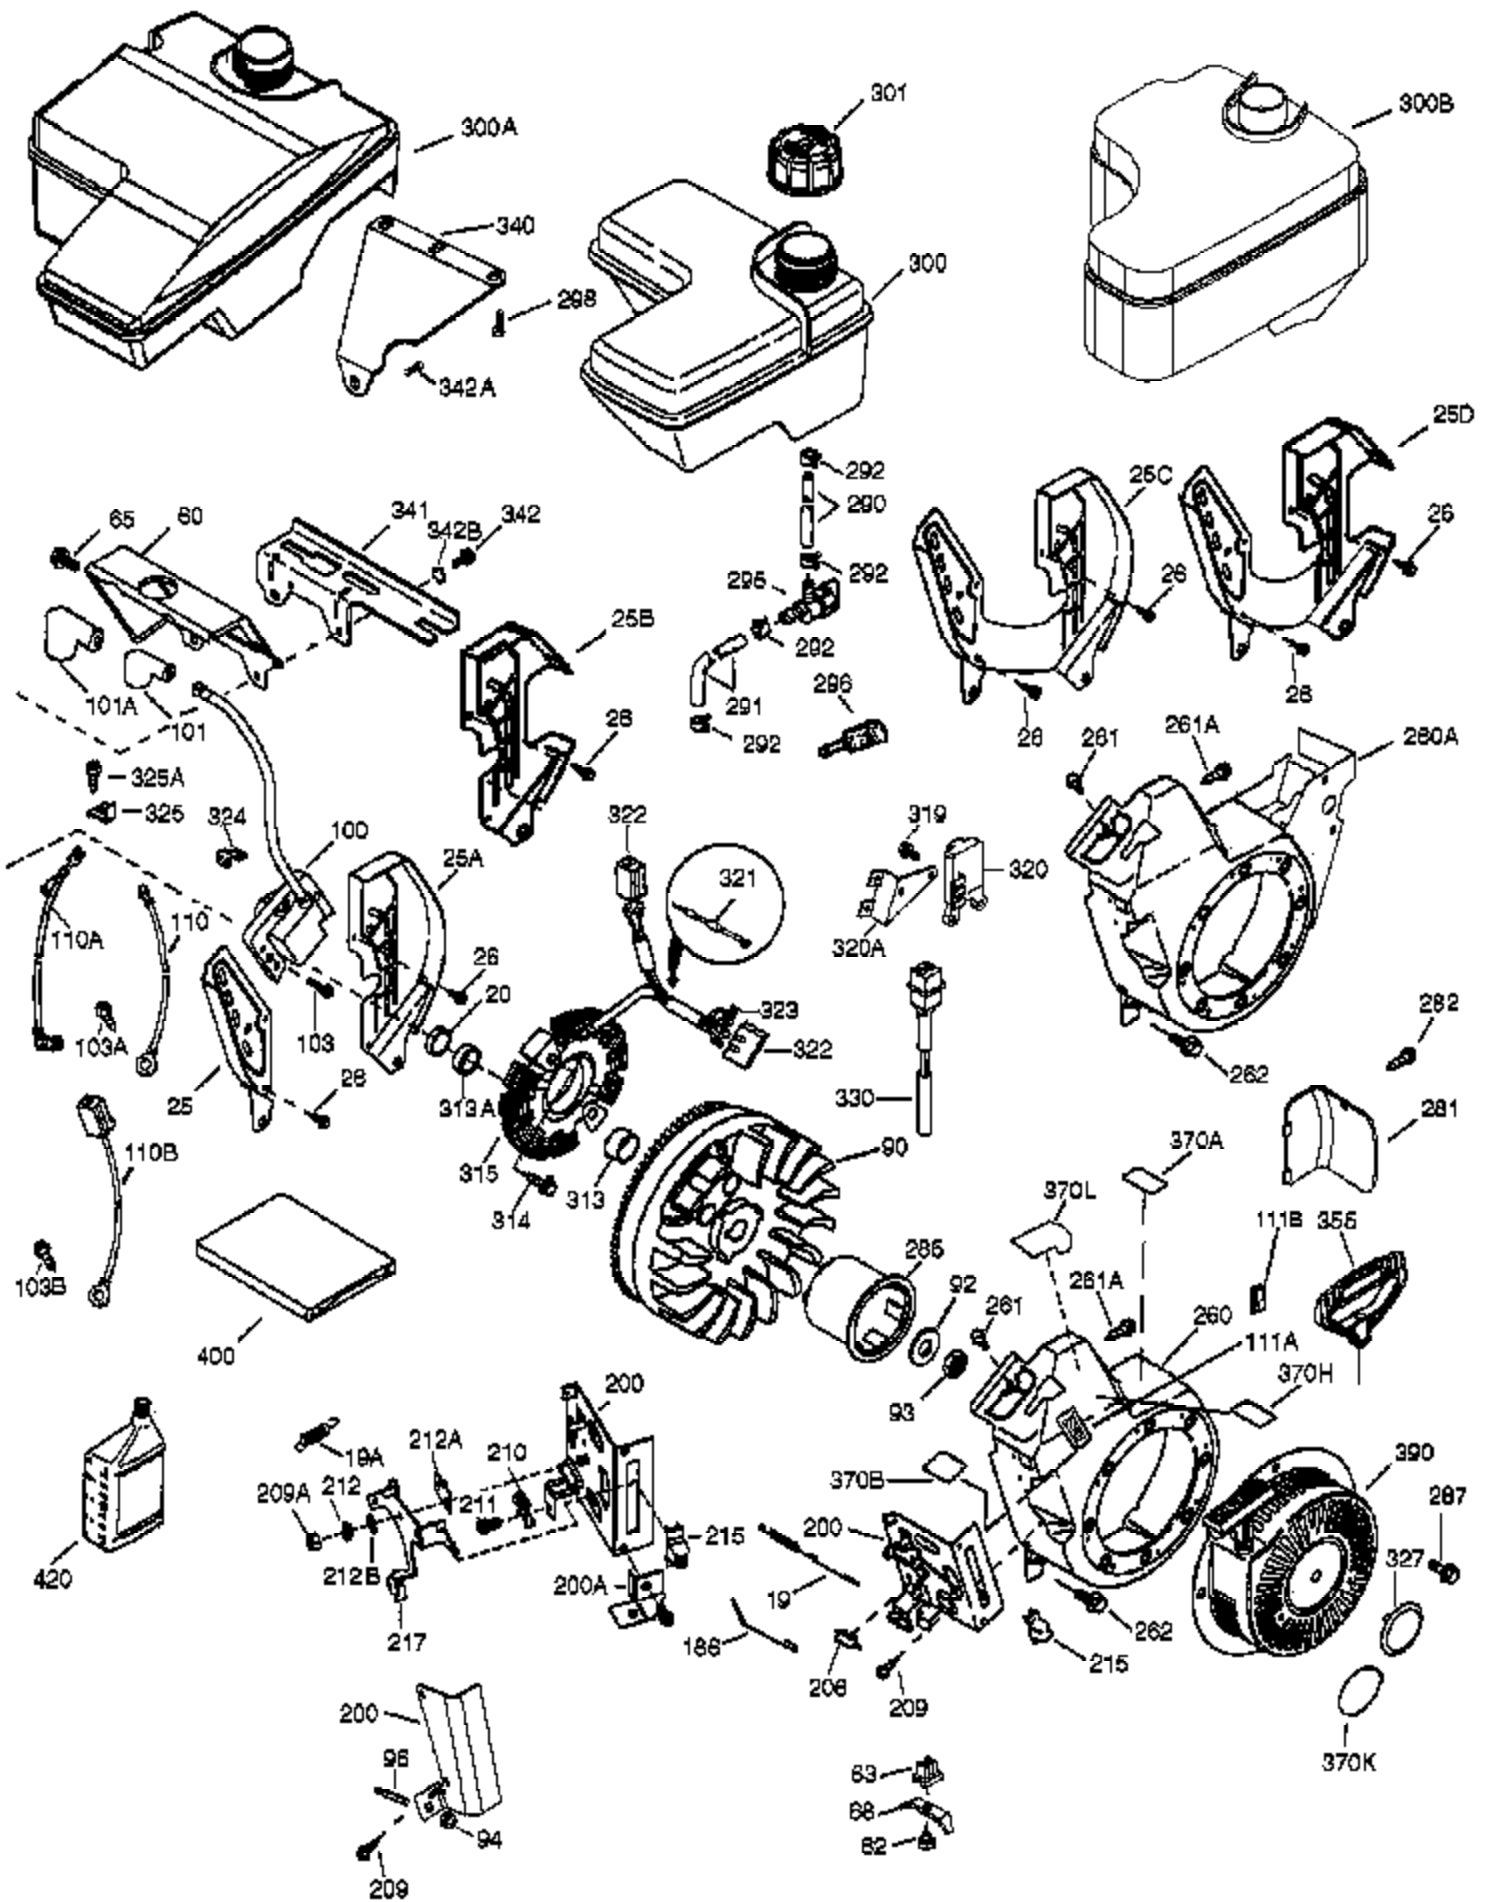

Ref #	Part Number	Qty	Description
19	37111	1	Extension Spring
20	32600	1	Oil Seal
25C	37709	1	Air Baffle (1 pc.)
26	30200	2	Screw, 10-24 x 9/16"
60	36623A	1	Blower Housing Extension
65	30200	1	Screw, 10-24 x 9/16"
90	611205	1	Flywheel
92	650815	1	Belleville Washer
93	650816	1	Flywheel Nut
100	34443B	1	Solid State Ignition
101	610118	1	Spark Plug Cover
103	651007	2	Screw, T-15, 10-24 x 15/16"
110	36767	1	Ground Wire
111A	611223	1	Low Oil Indicator Light
186	36711	1	Governor Link
200A	36686	1	Boden Wire Bracket
200	36736	1	Control Bracket (Incl. 206 & 209A thr u 217)
206	610973	1	Terminal
209A	651016	1	Nut, 10-32
209	650821	1	Screw, 10-32 x 1/2"
210	27793	1	Conduit Clip
211	28942	1	Screw, 10-32 x 3/8"
212	30773A	1	Bushing
212B	651017	1	Washer
212A	36685	1	Bearing Plate
215	36638	1	Control Knob
217	36684	1	Control Lever Assembly
260	36864	1	Blower Housing
261A	650821	2	Screw, 10-32 x 1/2"
261	651008	1	Screw, 1/4-20 x 31/64"
262	651008	2	Screw, 1/4-20 x 31/64"
285	35985B	1	Starter Cup
287	651008	4	Screw, 1/4-20 x 31/64"
290	30705	1	Fuel Line
292	26460	2	Fuel Line Clamp
300	37048	1	Fuel Tank (Incl. 292 & 301)
301	36246	1	Fuel Cap
313	34080	1	Spacer
341	36644	1	Fuel Tank Bracket
342	651010	2	Screw, 1/4-20 x 7/8"
370K	36695	1	Starter Decal
370B	35703	1	Speed Control Decal
370A	36261	1	Instruction Decal
390	590746	1	Rewind Starter (NOTE: This engine could have been built with 590704 starter.)
400	36720	1	* Gasket Set (Incl. items marked PK in notes)
420	730225	1	SAE 30 4-Cycle Engine Oil (Quart)