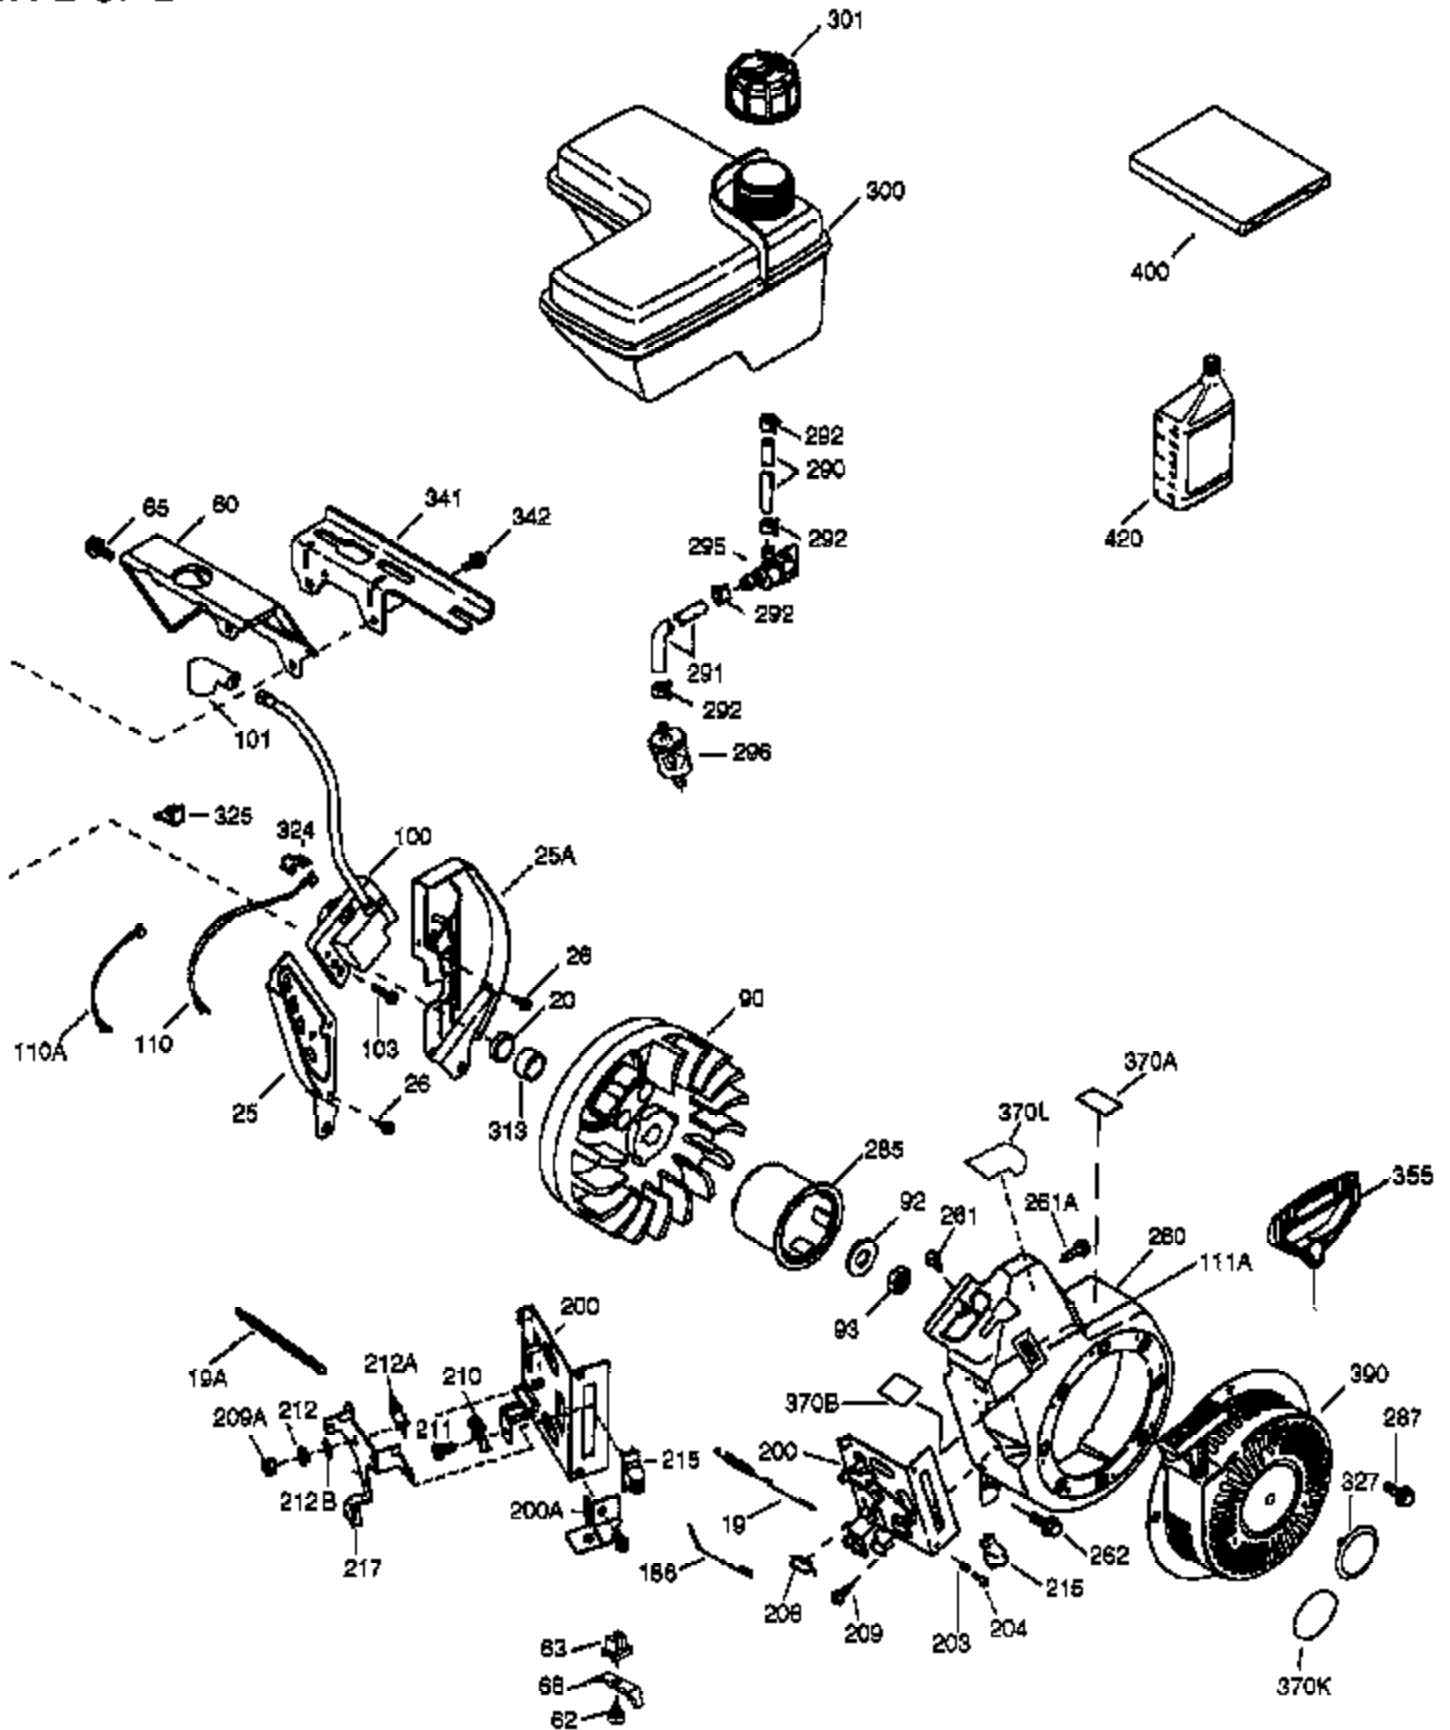

VIEW 2 OF 2

Ref #	Part Number	Qty	Description
19	36710	1	Extension Spring
20	32600	1	Oil Seal
25A	36622	1	Air Baffle (Right)
25	36621	1	Air Baffle (Left)
26	30200	1	Screw, 10-24 x 9/16"
60	36623	1	Blower Housing Extension
65	30200	1	Screw, 10-24 x 9/16"
90	611205	1	Flywheel
92	650815	1	Belleville Washer
93	650816	1	Flywheel Nut
100	34443A	1	Solid State Ignition
103	651007	2	Screw, Torx T-15, 10-24 x 15/16"
110	36767	1	Ground Wire
111A	611212	1	Low Oil Indicator Light
186	36711	1	Governor Link
200	36712	1	Control Bracket (Incl. 206 & 215)
206	610973	1	Terminal
209	650821	2	Screw, 10-32 x 1/2"
215	36638	1	Control Knob
260	36812	1	Fuel Tank & Blower Housing Ass'y
261A	650821	1	Screw, 10-32 x 1/2"
261	651008	1	Screw, 1/4-20 x 31/64"
262	651008	2	Screw, 1/4-20 x 31/64"
285	35985B	1	Starter Cup
287	0	4	Rivet (Can be purchased locally)
290	30705	1	Fuel Line
292	26460	2	Fuel Line Clamp
300	36812	1	Fuel Tank & Blower Housing Ass'y (Incl. 301)
301	36246	1	Fuel Cap
313	34080	1	Spacer
325	29443	1	Wire Clip
341	36644	1	Fuel Tank Bracket
342	651010	2	Screw, 1/4-20 x 7/8"
370K	36695	1	Starter Decal
370L	36771	1	Oil Sensor Decal
370B	33107	1	Speed Control Decal
370A	36261	1	Lubrication Decal
390	590736	1	Rewind Starter
400	36720	1	* Gasket Set (Incl. items marked PK in notes) Incl. (1) each of 26756, 27272A, 29673, 35626, 36581, 36624, 36719
420	730225	1	SAE 30 4-Cycle Engine Oil (Quart)