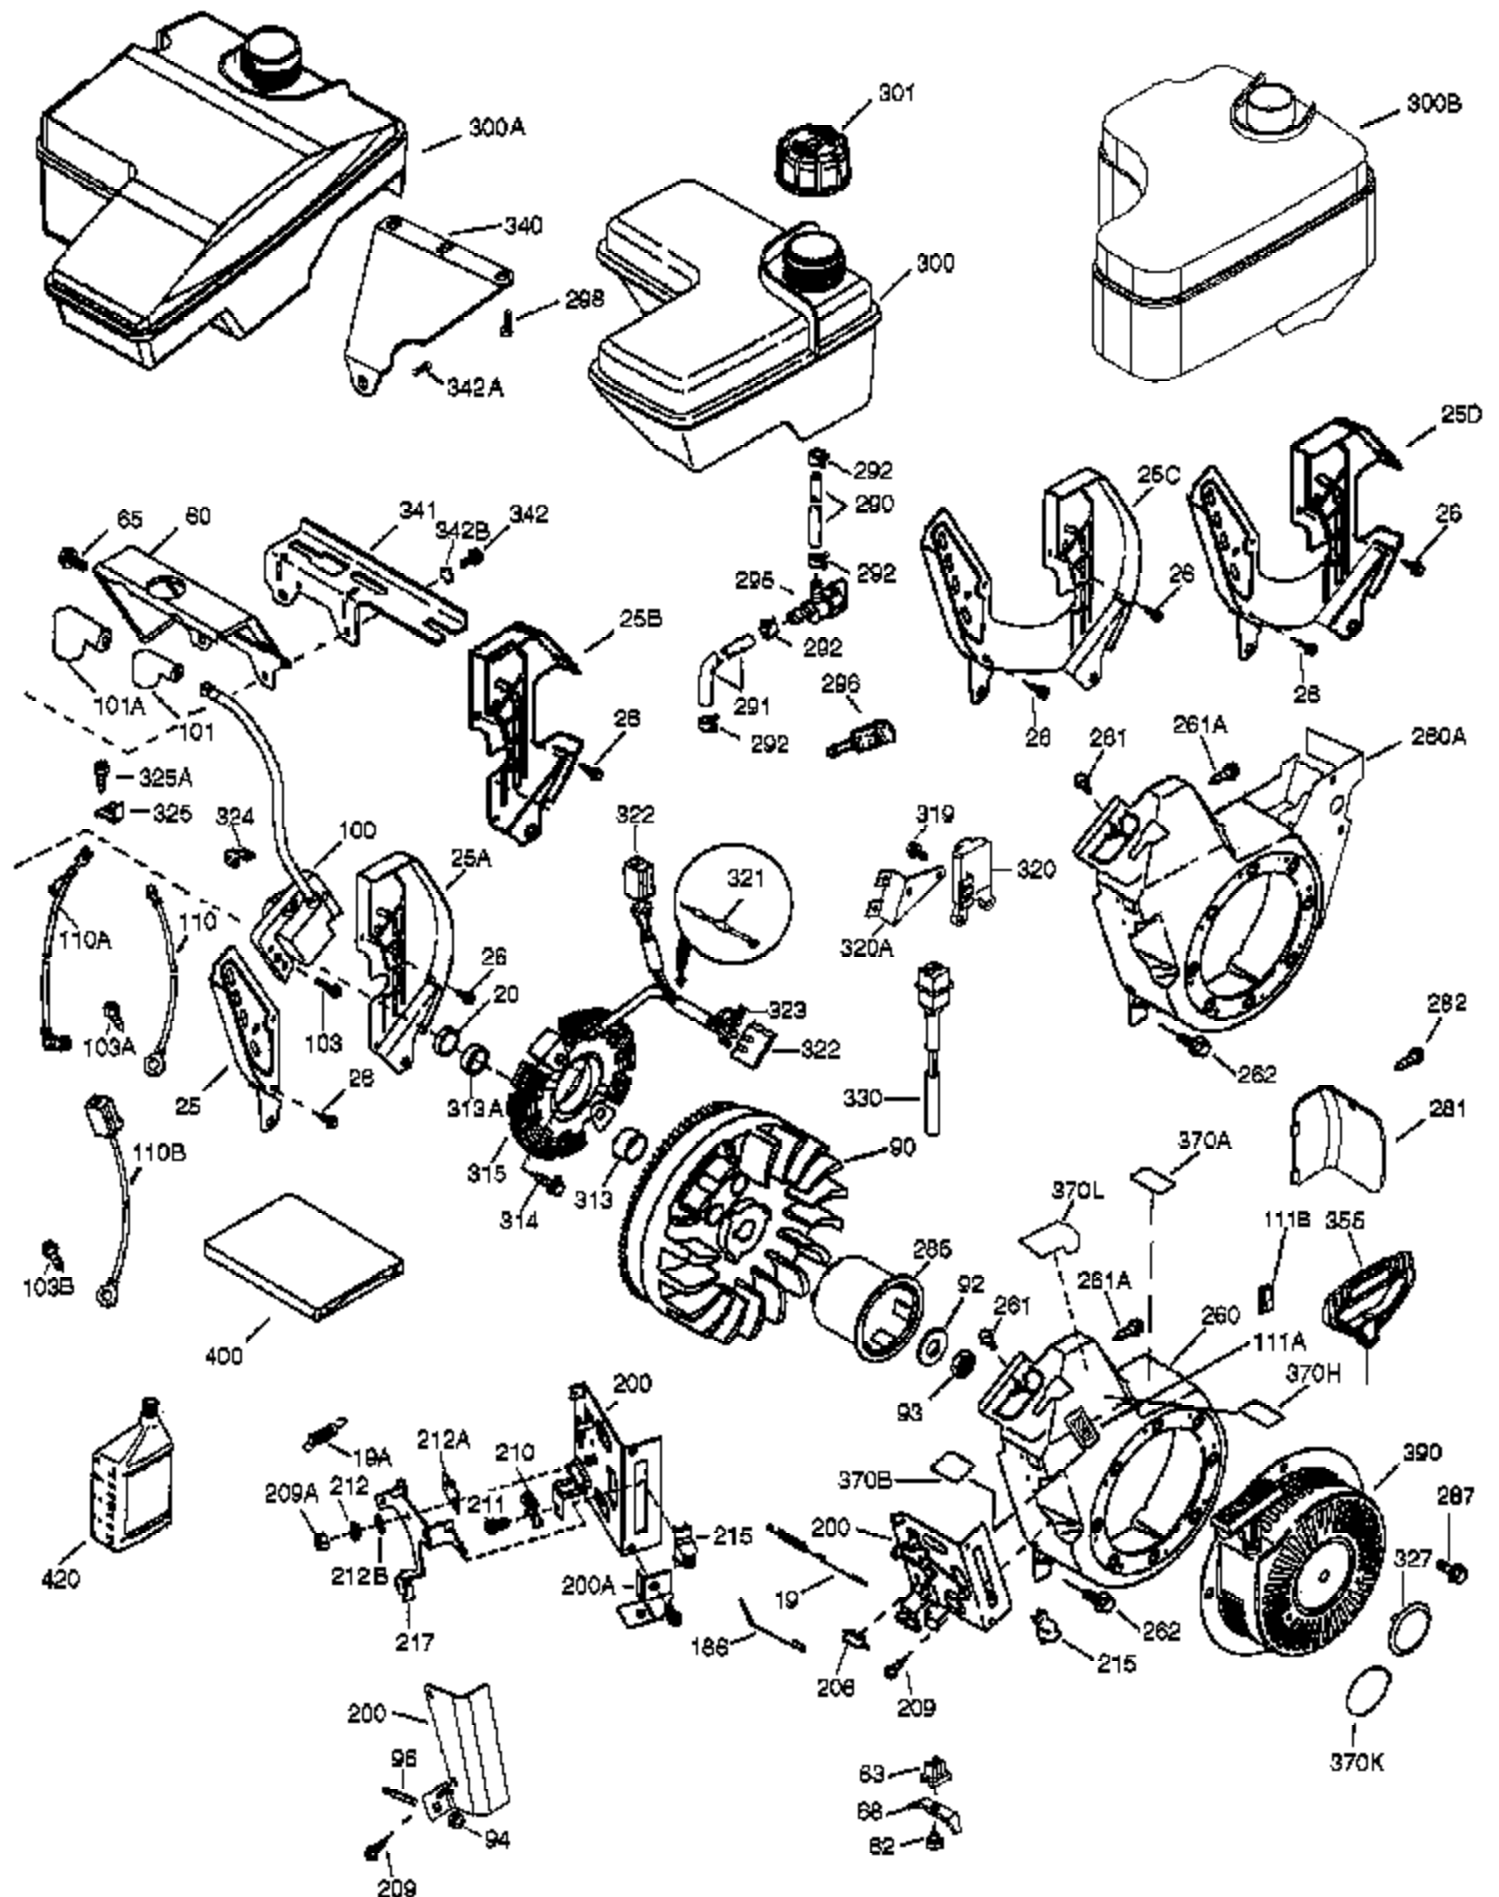

Ref #	Part Number	Qty	Description
19	37111	1	Extension Spring
20	32600	1	Oil Seal
25C	37709	1	Air Baffle (1 pc.)
26	30200	2	Screw, 10-24 x 9/16"
60	36623A	1	Blower Housing Extension
65	30200	1	Screw, 10-24 x 9/16"
90	611205	1	Flywheel
92	650815	1	Belleville Washer
93	650816	1	Flywheel Nut
100	34443B	1	Solid State Ignition
101	610118	1	Spark Plug Cover
103	651007	2	Screw, T-15, 10-24 x 15/16"
103A	650767	1	Screw, 1/4-20 x 19/32"
110	35589	1	Ground Wire
110A	36964	1	Ground Wire
111B	611224	1	Rocker Switch (On/Off)
186	36711	1	Governor Link
200	36736	1	Control Bracket (Incl. 206 & 215)
209	650821	1	Screw, 10-32 x 1/2"
210	27793	1	Conduit Clip
211	28942	1	Screw, 10-32 x 3/8"
260	36864	1	Blower Housing
261A	650821	2	Screw, 10-32 x 1/2"
261	651008	1	Screw, 1/4-20 x 31/64"
262	651008	2	Screw, 1/4-20 x 31/64"
285	35985B	1	Starter Cup
287	0	4	Rivet (Can be purchased locally)
290	30705	1	Fuel Line
292	26460	2	Fuel Line Clamp
300	36863	1	Fuel Tank (Incl. 292 & 301)
301	36246	1	Fuel Cap
313	34080	1	Spacer
341	36644	1	Fuel Tank Bracket
342	651010	2	Screw, 1/4-20 x 7/8"
370K	36695	1	Starter Decal
370A	36261	1	Instruction Decal
390	590748	1	Rewind Starter (NOTE: This engine could have been built with 590736 starter)
400	36716A	1	* Gasket Set (Incl. items marked PK i n notes)
420	730225	1	SAE 30 4-Cycle Engine Oil (Quart)