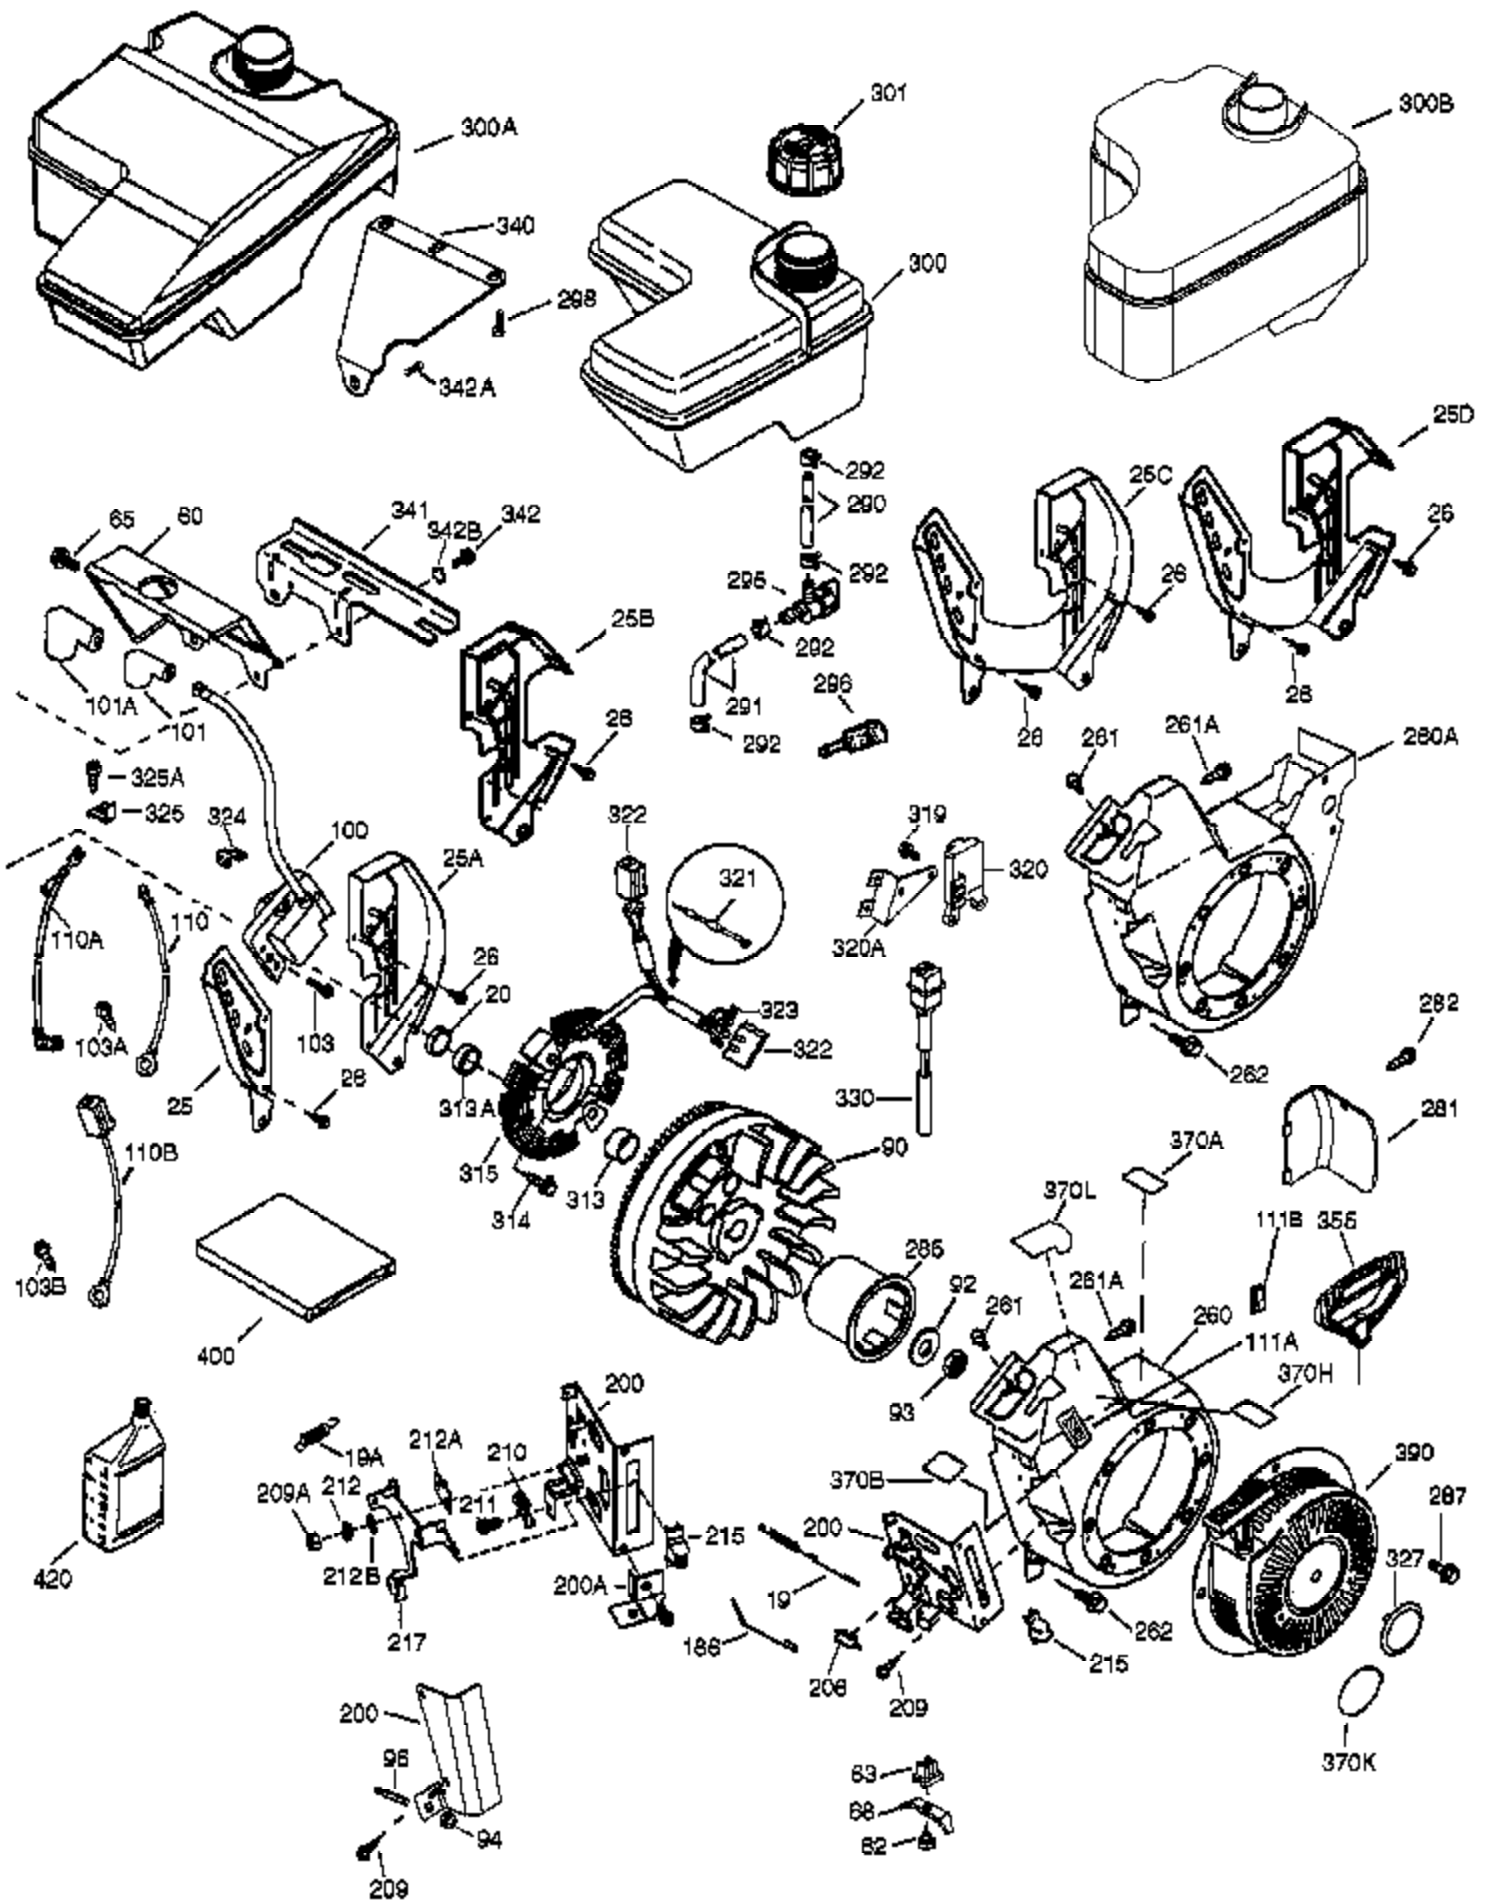

Ref #	Part Number	Qty	Description
19	37111	1	Extension Spring
20	32600	1	Oil Seal
25	36621	1	Air Baffle (Left)
25A	36622	1	Air Baffle (Right)
26	30200	2	Screw, 10-24 x 9/16"
60	36623A	1	Blower Housing Extension
62	650760	1	Screw, 8-32 x 3/8"
63	28545	1	Grommet
65	30200	1	Screw, 10-24 x 9/16"
68	33356	1	Ground Terminal
90	611205	1	Flywheel
92	650815	1	Belleville Washer
93	650816	1	Flywheel Nut
100	34443C	1	Solid State Ignition
101	610118	1	Spark Plug Cover
103	651007	2	Screw, T-15, 10-24 x 15/16"
103A	650767	1	Screw, 8-32 x 27/64"
110	36963	1	Ground Wire
110A	36964	1	Ground Wire
111B	611224	1	Rocker Switch (On/Off)
186	36711	1	Governor Link
200A	36686	1	Boden Wire Bracket
200	36736	1	Control Bracket (Incl. 206 & 209A thr u 217)
206	610973	1	Terminal
209A	651016	1	Nut, 10-32
209	650821	1	Screw, 10-32 x 1/2"
210	27793	1	Conduit Clip
211	28942	1	Screw, 10-32 x 3/8"
212	30773A	1	Bushing
212B	651017	1	Washer
212A	36685	1	Bearing Plate
215	36638	1	Control Knob
217	36684	1	Control Lever
260	36864	1	Blower Housing
261	651008	1	Screw, 1/4-20 x 31/64"
261A	650821	2	Screw, 10-32 x 1/2"
262	651008	2	Screw, 1/4-20 x 31/64"
285	35985B	1	Starter Cup
287	651008	4	Screw, 1/4-20 x 31/64"
290	30705	1	Fuel Line
292	26460	2	Fuel Line Clamp
300	36863	1	Fuel Tank (Incl. 292 & 301)
301	35355	1	Fuel Cap
313	34080	1	Spacer
325	37471	1	Fuel Line Bracket
325A	30200	1	Screw, 10-24 x 9/16"
341	36644	1	Fuel Tank Bracket
342	651010	2	Screw, 1/4-20 x 7/8"
370A	36261	1	Instruction Decal
370K	36695	1	Starter Decal
390	590746	1	Rewind Starter (NOTE: This engine could have been built with 590704 starter.)
400	36716A	1	* Gasket Set (Incl. items marked PK in notes)
420	730225A	1	SAE 30 4-Cycle Engine Oil (Quart)