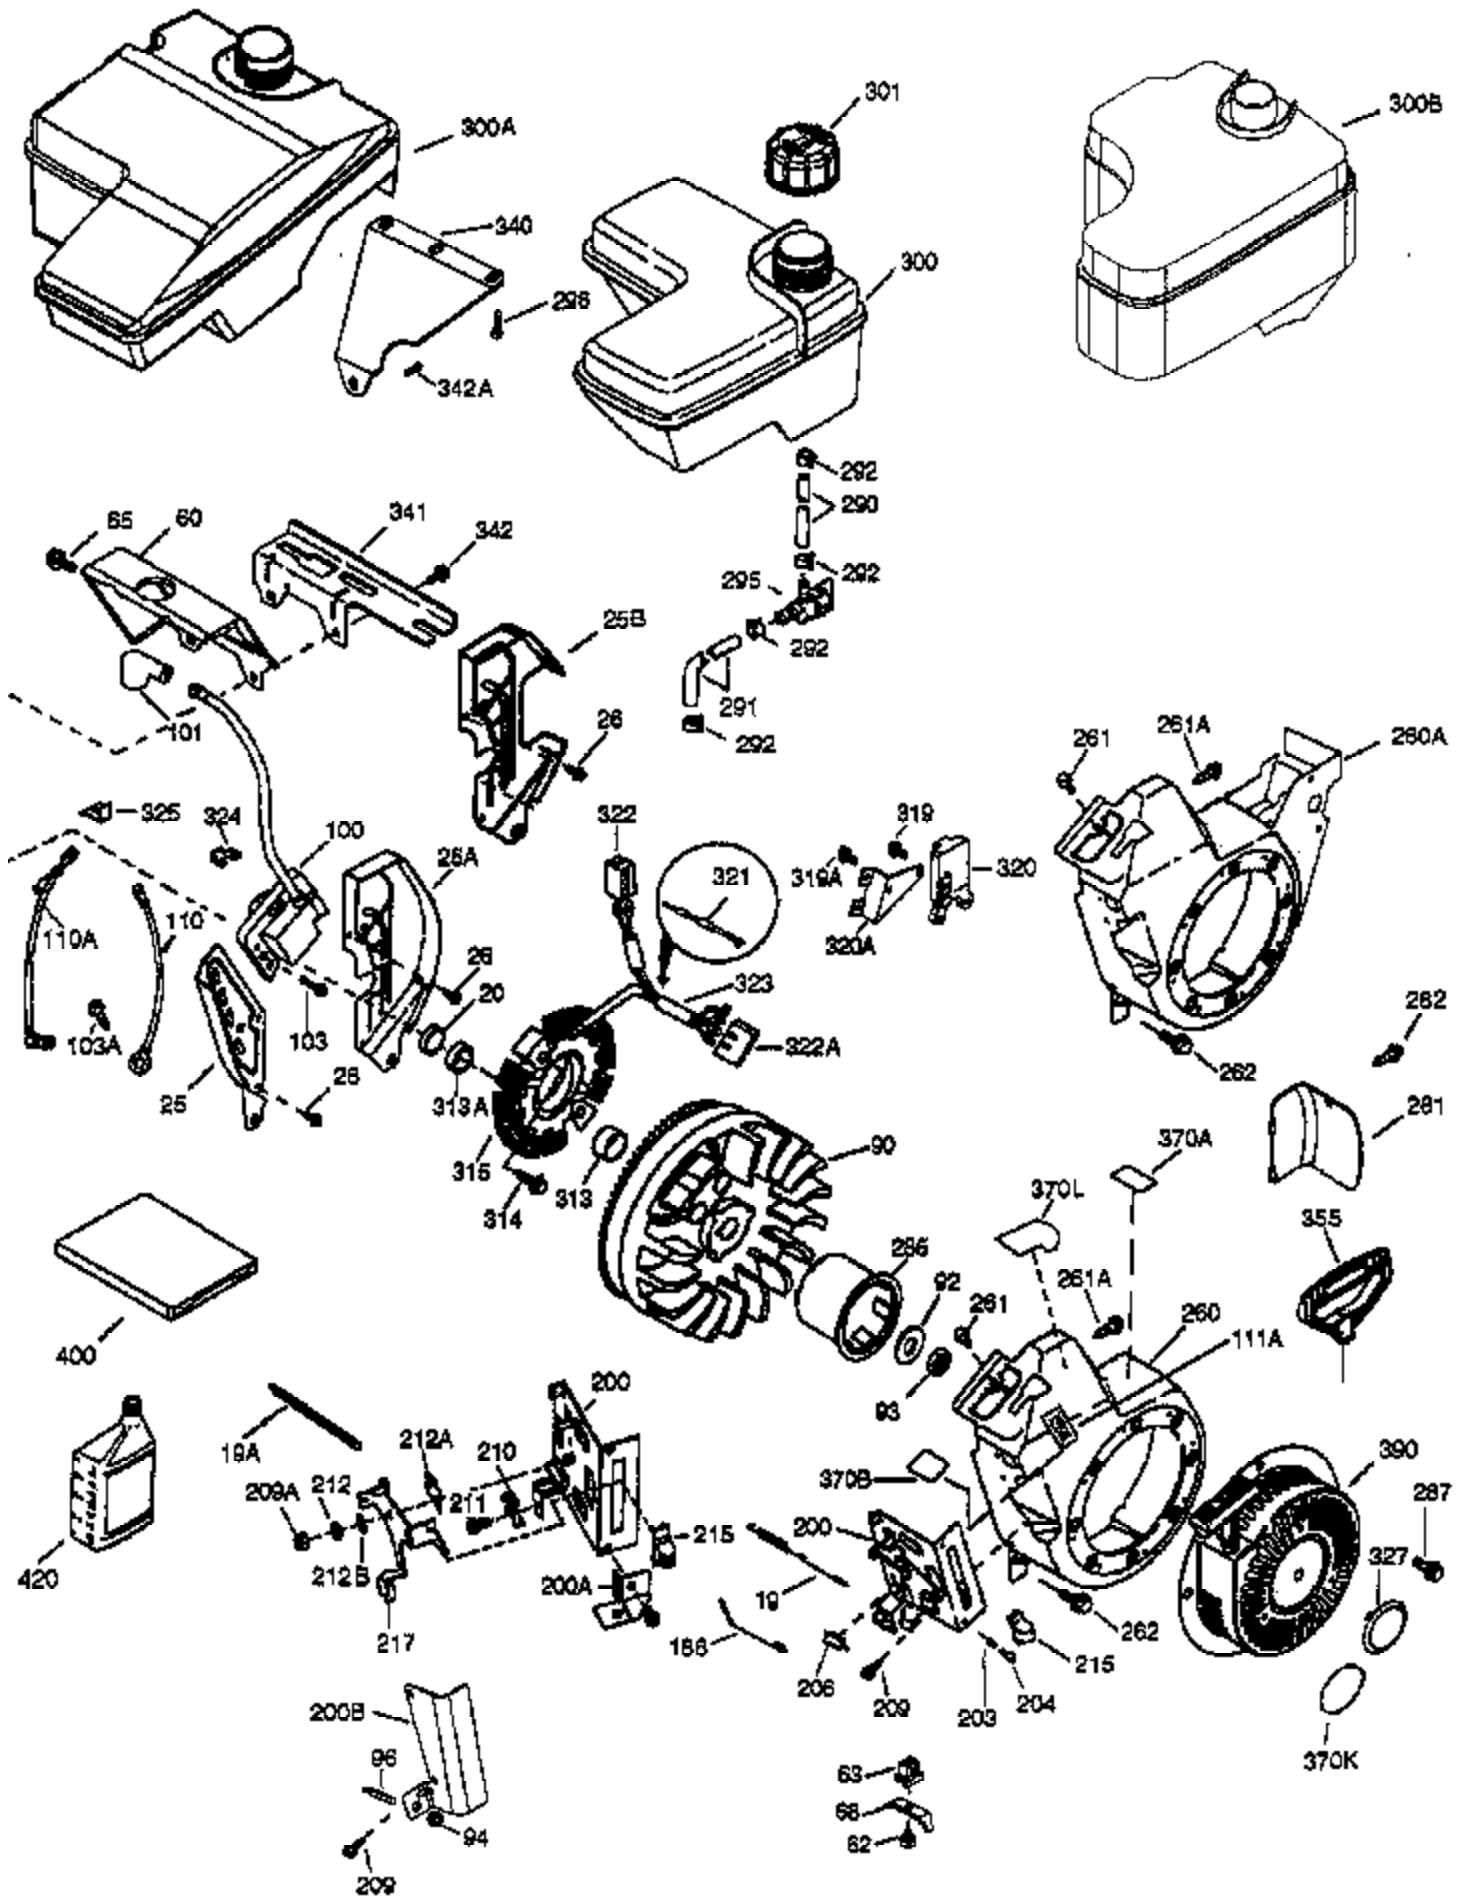

Ref #	Part Number	Qty	Description
19	37111	1	Extension Spring
19A	36741	1	Extension Spring
20	32600	1	Oil Seal
25A	36622	1	Air Baffle (Right)
25	36621	1	Air Baffle (Left)
26	30200	2	Screw, 10-24 x 9/16"
60	36623A	1	Blower Housing Extension
62	650760	1	Screw, 8-32 x 3/8"
63	28545	1	Grommet
65	30200	1	Screw, 10-24 x 9/16"
90	611205	1	Flywheel
92	650815	1	Belleville Washer
93	650816	1	Flywheel Nut
100	34443B	1	Solid State Ignition
101	610118	1	Spark Plug Cover
103	651007	2	Screw, T-15, 10-24 x 15/16"
103A	650767	1	Screw, 8-32 x 27/64"
110A	36964	1	Ground Wire
110	36963	1	Ground Wire
111B	611224	1	Rocker On/Off Switch
151A	40016A	1	Intake Valve Seal
186	36711	1	Governor Link
200A	37249	1	Control Bracket
200	36740A	1	Control Bracket (Incl. 19A, 210 & 211)
209	650821	1	Screw, 10-32 x 1/2"
210	27793	1	Conduit Clip
211	28942	1	Screw, 10-32 x 3/8"
260	36864	1	Blower Housing
261	651008	1	Screw, 1/4-20 x 31/64"
261A	650821	2	Screw, 10-32 x 1/2"
262	651008	2	Screw, 1/4-20 x 31/64"
285	35985B	1	Starter Cup
287	0	4	Rivet (Can be purchased locally)
290	30705	1	Fuel Line
292	26460	2	Fuel Line Clamp
300	36863	1	Fuel Tank (Incl. 292)
301	36754	1	Fuel Cap
313	34080	1	Spacer
325	37471	1	Fuel Line Bracket
325A	30200	1	Screw, 10-24 x 9/16"
341	36644	1	Fuel Tank Bracket
342	651010	2	Screw, 1/4-20 x 7/8"
370K	36695	1	Starter Decal
370A	36261	1	Lubrication Decal
390	590748	1	Rewind Starter (NOTE: This engine could have been built with 590736 starter.)
400	36716A	1	* Gasket Set (Incl. items marked PK in notes)
420	730225	1	SAE 30 4-Cycle Engine Oil (Quart)