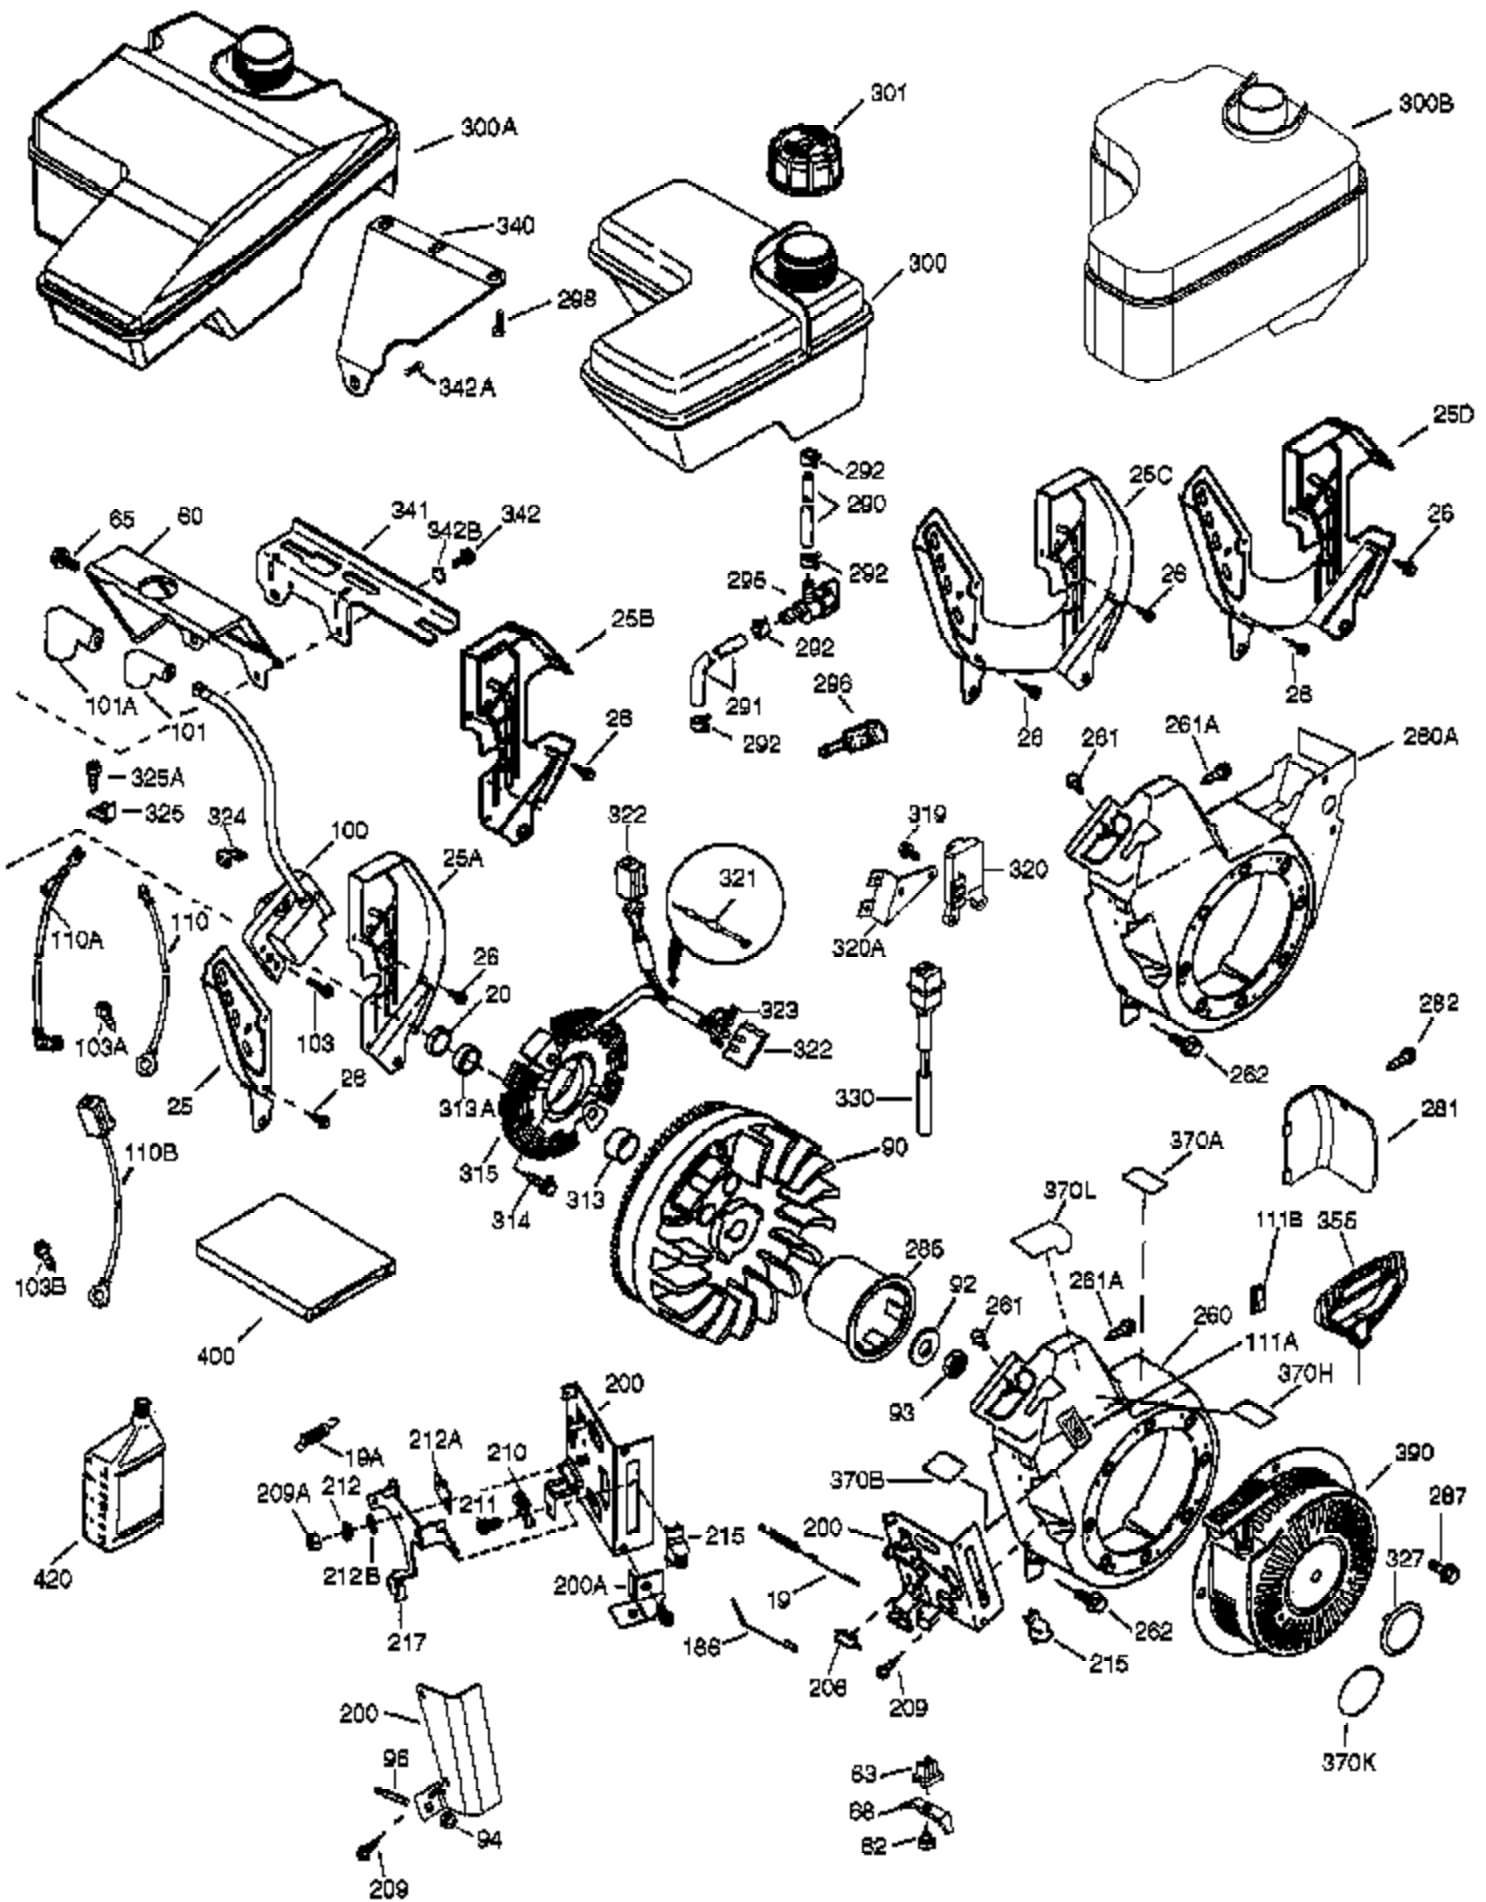

Ref #	Part Number	Qty	Description
19	37111	1	Extension Spring
20	32600	1	Oil Seal
25D	37710	1	Air Baffle (1 pc. electric start)
26	30200	2	Screw,
60	36623A	1	Blower Housing Extension
65	30200	1	Screw, 10-24 x 9/16"
65	30200	1	Screw, 10-24 x 9/16"
90	611234	1	Flywheel
92	650815	1	Belleville Washer
93	650816	1	Flywheel Nut
100	34443C	1	Solid State Ignition
101	610118	1	Spark Plug Cover
103	651007	2	Screw, T-15, 10-24 x 15/16"
110	35589	1	Ground Wire
110A	36964	1	Ground Wire
111B	611224	1	Rocker On/Off Switch
186	36711	1	Governor Link
200A	36686	1	Boden Wire Bracket
200	36736	1	Control Bracket (Incl. 206, 210 & 211)
206	610973	1	Terminal
209	650821	1	Screw, 10-32 x 1/2"
210	27793	1	Conduit Clip
211	28942	1	Screw, 10-32 x 3/8"
260	37045	1	Blower Housing
261A	650821	2	Screw, 10-32 x 1/2"
261	651008	1	Screw, 1/4-20 x 31/64"
285	35985B	1	Starter Cup
287	651008	4	1/4-20 x 31/64"
290	30705	1	Fuel Line (9.50")
291	29774	1	Fuel Line (1.50")
292	26460	3	Fuel Line Clamp
295	35857	1	Fuel Shut-Off Valve
300	36863	1	Fuel Tank (Incl. 292 & 301)
301	36754	1	Fuel Cap
313A	35189	1	Spacer
313	34080	1	Spacer
314	650873	2	Screw, 1/4-20 x 3/4"
315	611271	1	Alternator Coil (3/5 Split)(Incl. 321 -323)
321	611161	1	Diode
322	611229	1	Connector Body
323	611230	2	Female Terminal
330	34393	1	Wire Harness
341	36644A	1	Fuel Tank Bracket
342	651085	2	Screw, 1/4-20 x 19/32"
342B	651086	2	Rubber Washer
370A	36261	1	Instruction Decal
370K	36695	1	Starter Decal
390	590746	1	Rewind Starter (NOTE: This engine could have been built with 590704 starter.)
400	36716A	1	* Gasket Set (Incl. items marked PK in notes)
420	730225	1	SAE 30 4-Cycle Engine Oil (Quart)