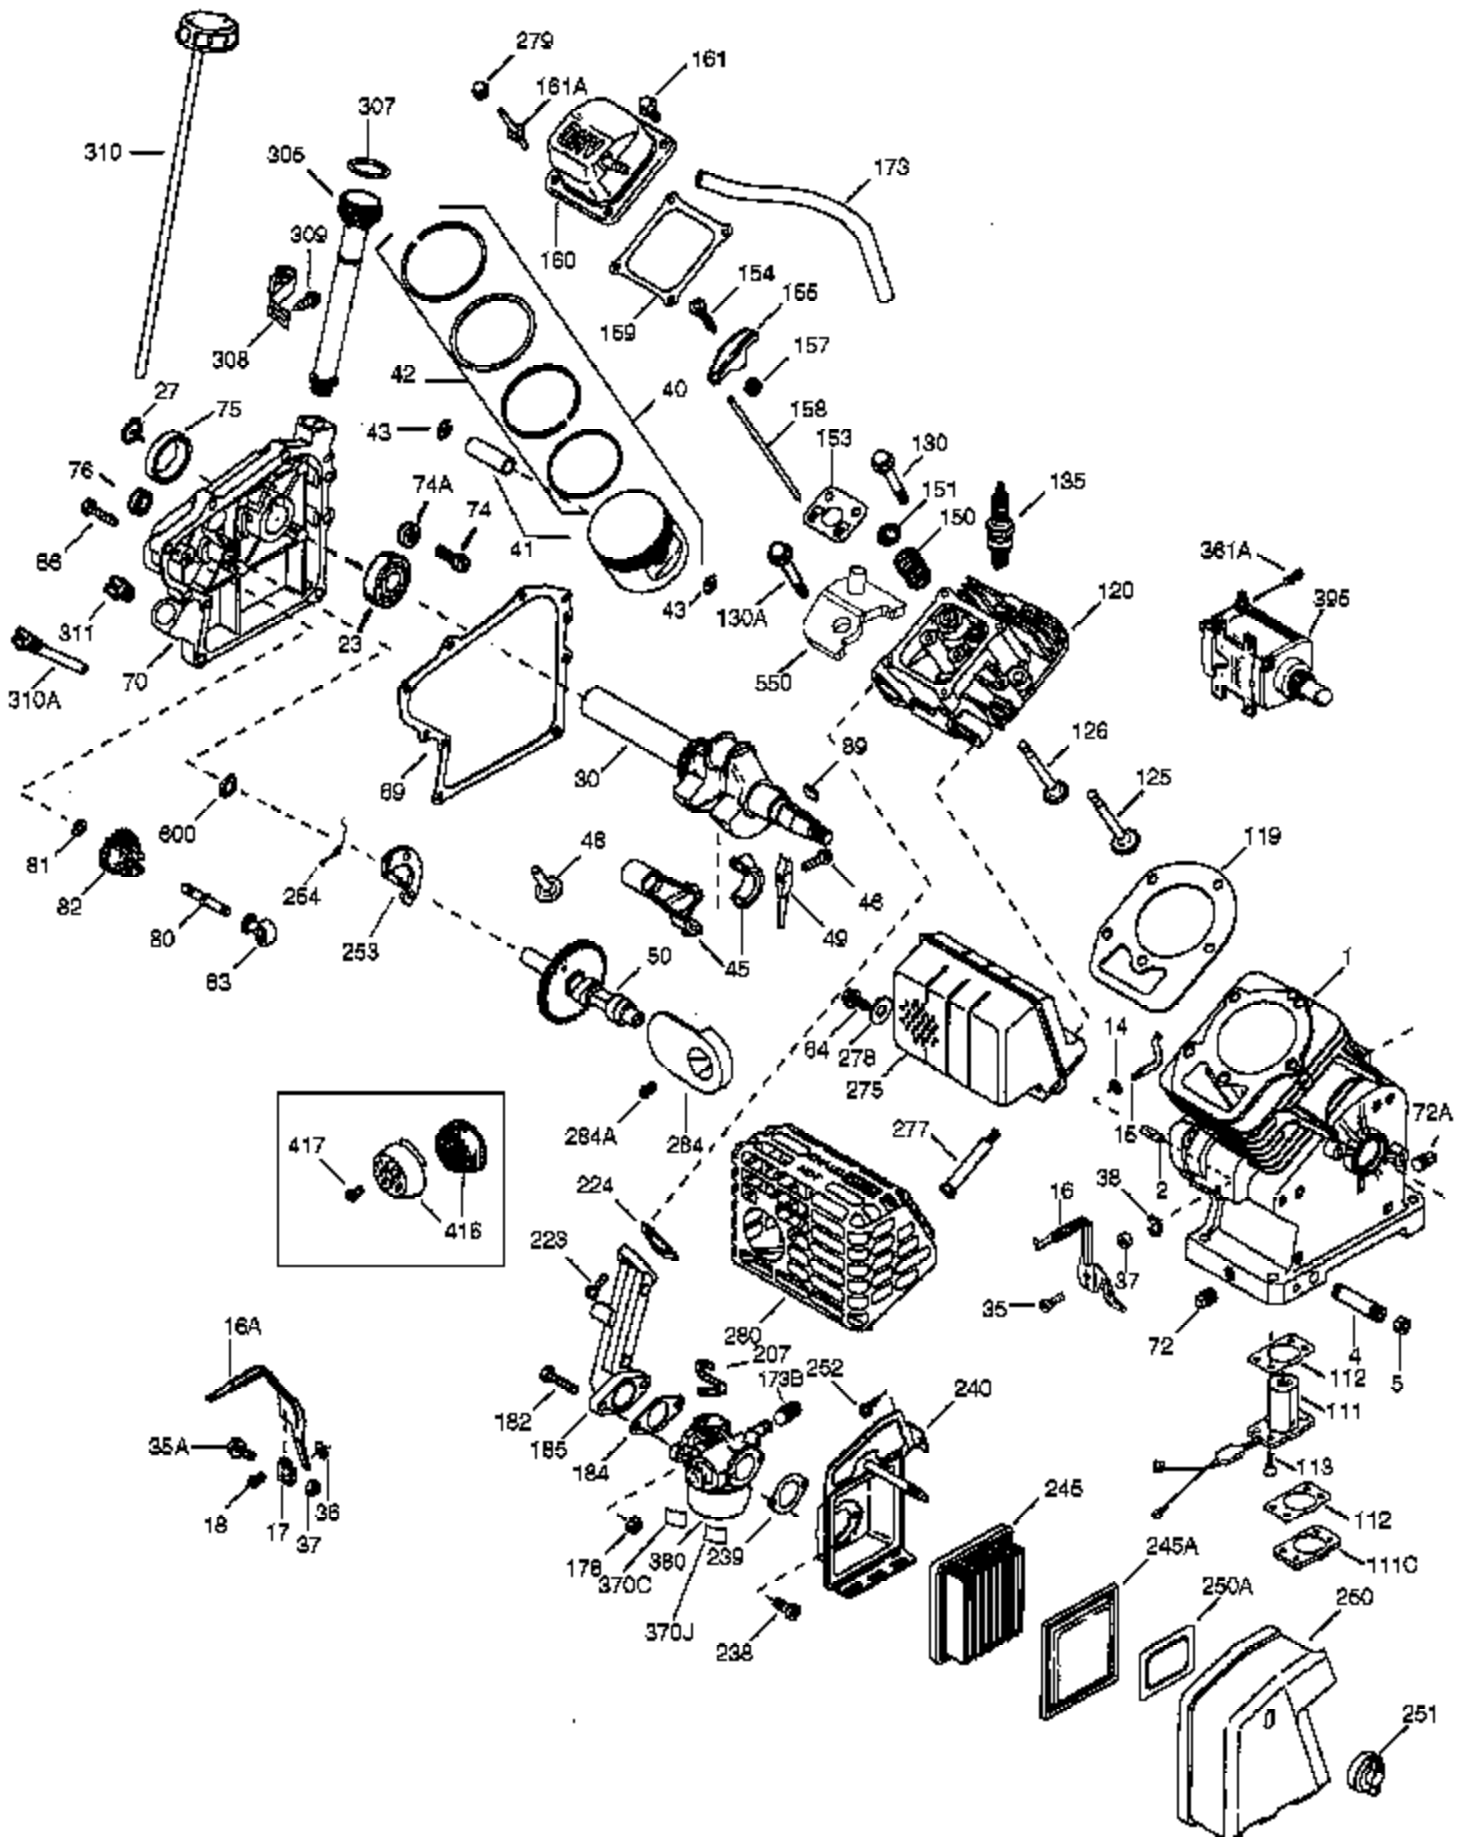

Ref #	Part Number	Qty	Description
	1 37107B	1	Cylinder (Incl. 2, 20 & 72)
	2 26727	2	Dowel Pin
	14 651052	1	Washer
	15 37108	1	Governor Rod
	16 37110	1	Governor Lever
	30 35133	1	Crankshaft
	35 651053	1	Screw, 10-32 x 63/64"
	37 29216	1	Lock Nut
	38 37109	1	Retaining Ring
	40 35544A	1	Piston, Pin & Ring Set (Std.)
	40 35545A	1	Piston, Pin & Ring Set (.010" OS)
	40 35546	1	Piston, Pin & Ring Set (.020" OS)
	41 35541	1	Piston & Pin Ass'y (Std.) (Incl. 43)
	41 35542	1	Piston & Pin Ass'y (.010" OS) (Incl. 43)
	41 35543	1	Piston & Pin Ass'y (.020" OS) (Incl. 43)
	42 35547A	1	Ring Set (Std.)
	42 35548A	1	Ring Set (.010" OS)
	42 35549	1	Ring Set (.020" OS)
	43 20381	2	Piston Pin Retaining Ring
	45 32875A	1	Connecting Rod Ass'y (Incl. 46 & 49)
	46 32610A	2	Connecting Rod Bolt
	48 35616	2	Valve Lifter
	49 36611	1	Oil Dipper
	50 37040	1	Camshaft (Incl. 253 & 254)
	64 651015	1	Screw, 1/4-20 x 1-1/8"
	69 36624	1	* Cylinder Cover Gasket
	70 36625	1	Cylinder Cover (Incl. 75 thru 83)
	72 27642	1	Oil Drain Plug
	75 27897	1	Oil Seal
	80 30574A	1	Governor Shaft
	81 30590A	1	Washer
	82 30591	1	Governor Gear Ass'y (Incl. 81)
	83 36057	1	Governor Spool
	86 650488	8	Screw, 1/4-20 x 1-1/4"
	89 610961	1	Flywheel Key
	119 36738	1	* Cylinder Head Gasket
	120 37455	1	Cylinder Head
	125 36471	1	Exhaust Valve (Std.) (Incl. 151)
	125 36472	1	Exhaust Valve (1/32" OS) (Incl. 151)
	126 37711	1	Intake Valve (Std.) (Incl. 151)
	130A 650999	1	Screw, 5/16-18 x 2-41/64"
	130 650912	4	Screw, 5/16-18 x 1-1/2"
	135 34645	1	Resistor Spark Plug (RN4C)
	150 37039	2	Valve Spring
	151A 40016A	1	Intake Valve Seal
	151 31673	2	Valve Spring Cap
	153 36649	1	Push Rod Guide
	154 650913	2	Rocker Arm Stud
	155 35624A	2	Rocker Arm
	157 650914	2	Nut, 1/4-28
	158 36629	2	Push Rod
	159 35626	1	* Rocker Arm Cover Gasket
	160 36630A	1	Rocker Arm Cover
	161 651008	2	Screw, 1/4-20 x 31/64"
	161A 651012	2	Stud
	173 36675A	1	Breather Tube
	178 650852	2	Nut, 1/4-20
	182 650451	2	Screw, 1/4-20 x 1"