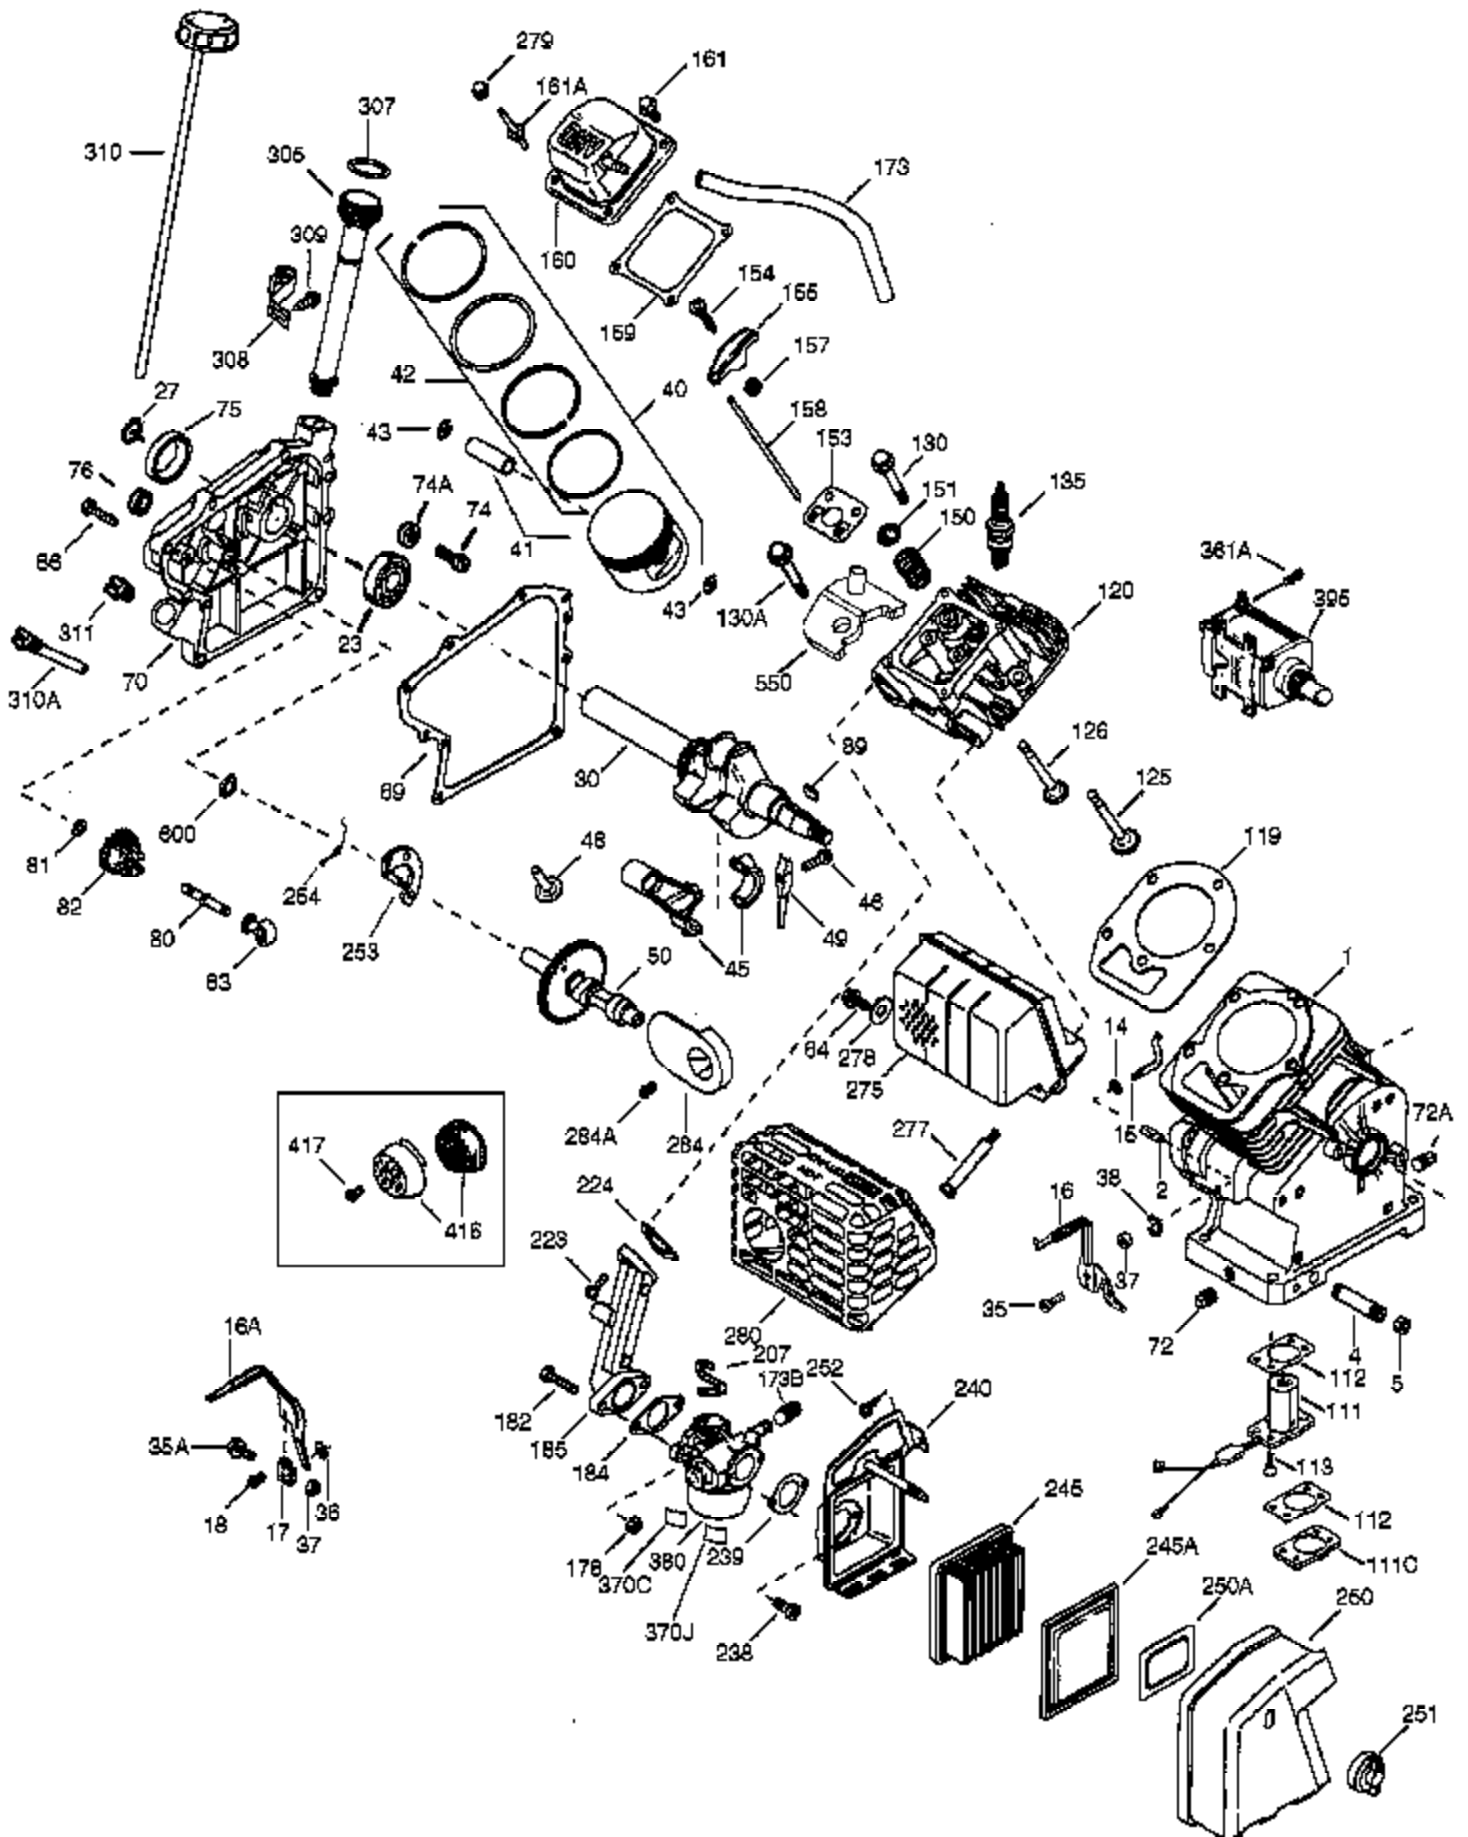

Engine Parts List #2

Ref #	Part Number	Qty	Description
	1 37107A	1	Cylinder (Incl. 2, 20, 72)
	2 26727	2	Dowel Pin
	14 651052	1	Washer
	15 37108	1	Governor Rod
	16 37110	1	Governor Lever
	23 36732	1	Ball Bearing
	27 36733	1	Bearing Retainer
	30 36813	1	Crankshaft
	35 651053	1	Screw, T-25, 10-32 x 63/64"
	37 29216	1	Nut, Square 10-32
	38 37109	1	Retaining Ring
	40 35544A	1	Piston, Pin & Ring Set (Std.)
	40 35545A	1	Piston, Pin & Ring Set (.010" OS)
	40 35546	1	Piston, Pin & Ring Set (.020" OS)
	41 35541	1	Piston & Pin Ass'y (Std.) (Incl. 43)
	41 35542	1	Piston & Pin Ass'y (.010" OS) (Incl. 43)
	41 35543	1	Piston & Pin Ass'y (.020" OS) (Incl. 43)
	42 35547A	1	Ring Set (Std.)
	42 35548A	1	Ring Set (.010" OS)
	42 35549	1	Ring Set (.020" OS)
	43 20381	2	Piston Pin Retaining Ring
	45 32875A	1	Connecting Rod Ass'y (Incl. 46 & 49)
	46 32610A	2	Connecting Rod Bolt
	48 35616	2	Valve Lifter
	49 36611	1	Oil Dipper
	50 37040	1	Camshaft (Incl. 150, 253 & 254)
	64 651015	1	Screw, 1/4-20 x 1-1/8"
	69 36624	1	* Cylinder Cover Gasket
	70 36731	1	Cylinder Cover (Incl. 75 thru 83 & 31 1)
	72 27642	1	Oil Drain Plug
	74 30200	2	Screw, 10-24 x 9/16"
	74A 28537	1	Washer
	75 36742	1	Oil Seal
	80 30574A	1	Governor Shaft
	81 30590A	1	Washer
	82 30591	1	Governor Gear Ass'y (Incl. 81)
	83 36057	1	Governor Spool
	86 650488	8	Screw, 1/4-20 x 1-1/4"
	89 610961	1	Flywheel Key
	119 36738	1	* Cylinder Head Gasket
	120 36739	1	Cylinder Head
	125 36471	1	Exhaust Valve (Std.) (Incl. 151)
	125 36472	1	Exhaust Valve (1/32" OS) (Incl. 151)
	126 37711	1	Intake Valve (Std.) (Incl. 151)
	126 29315C	1	Intake Valve (1/32" OS) (Incl. 151)
	130A 650999	1	Screw, 5/16-18 x 2-41/64"
	130 650912	4	Screw, 5/16-18 x 1-1/2"
	135 34645	1	Resistor Spark Plug (RN4C)
	150 37039	2	Valve Spring
	151 31673	2	Valve Spring Cap
	153 36649	1	Push Rod Guide
	154 650913	2	Rocker Arm Stud
	155 35624A	2	Rocker Arm
	157 650914	2	Nut, 1/4-28
	158 36629	2	Push Rod
	159 35626	1	* Rocker Arm Cover Gasket
	160 36630A	1	Rocker Arm Cover
	161A 651012	2	Stud