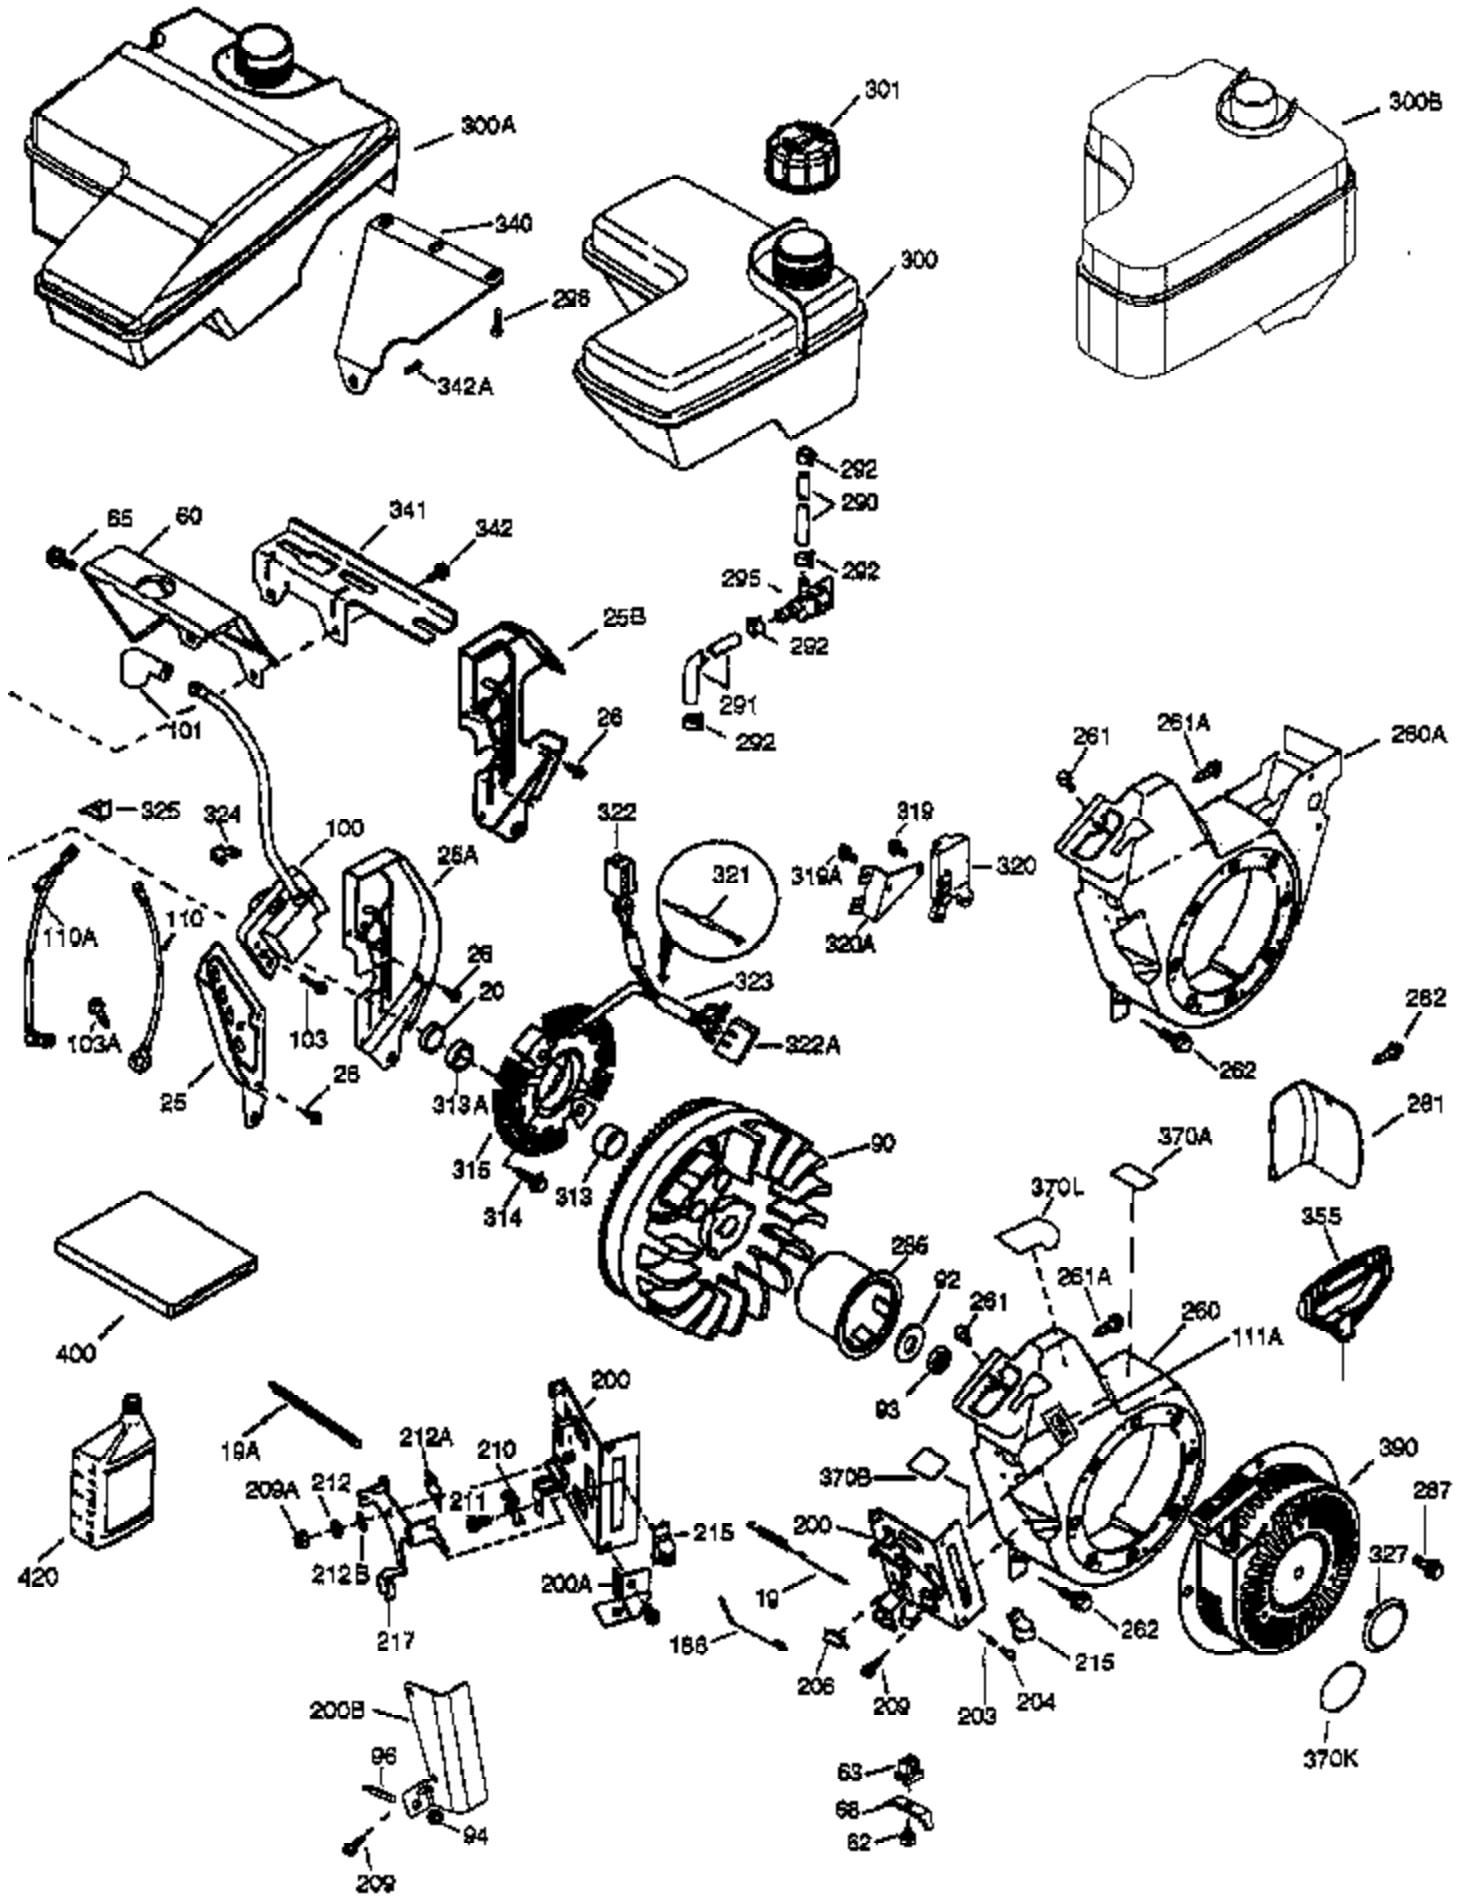

Ref #	Part Number	Qty	Description
19	37111	1	Extension Spring
19A	36741	1	Extension Spring
20	32600	1	Oil Seal
25	36621	1	Air Baffle (Left)
25A	36622	1	Air Baffle (Right)
26	30200	2	Screw, 10-24 x 9/16"
60	36623A	1	Blower Housing Extension
62	650760	1	Screw, 8-32 x 3/8"
63	28545	1	Grommet
65	30200	1	Screw, 10-24 x 9/16"
68	33356	1	Ground Terminal
90	611235	1	Flywheel
92	650815	1	Belleville Washer
93	650816	1	Flywheel Nut
100	34443B	1	Solid State Ignition
101	610118	1	Spark Plug Cover
103A	650767	1	Screw, 8-32 x 27/64"
103	651007	2	Screw, Torx T-15, 10-24 x 15/16"
110A	36964	1	Ground Wire
110	36963	1	Ground Wire
111B	611224	1	Rocker On/Off Switch
186	36711	1	Governor Link
200A	37249	1	Control Bracket
200	36740A	1	Control Bracket (Incl. 19A, 210 & 211)
209	650821	1	Screw, 10-32 x 1/2"
210	27793	1	Conduit Clip
211	28942	1	Screw, 10-32 x 3/8"
260	36864	1	Blower Housing
261A	650821	2	Screw, 10-32 x 1/2"
261	651008	1	Screw, 1/4-20 x 31/64"
262	651008	2	Screw, 1/4-20 x 31/64"
285	35985B	1	Starter Cup
287	0	4	Rivet (Can be purchased locally)
290	30705	1	Fuel Line
292	26460	2	Fuel Line Clamp
300	36863	1	Fuel Tank (Incl. 292 & 301)
301	36754	1	Fuel Cap
313	34080	1	Spacer
313A	35189	1	Spacer
314	650873	2	Screw, 1/4-20 x 3/4"
315	611104	1	Alternator Coil (3 Amp DC, 5 Amp AC) (Incl. 321, 322 & 323)
321	611161	1	Diode
322	611142	1	Connector Body
323	611118	1	Terminal
325	29443	1	Wire Clip
341	36644	1	Fuel Tank Bracket
342	651010	2	Screw, 1/4-20 x 7/8"
370K	36695	1	Starter Decal
370A	36261	1	Identification Decal
390	590736	1	Rewind Starter (NOTE: This engine could have been built with 590748 starter.)
400	36716A	1	* Gasket Set (Incl. items marked PK in notes) Incl. (1) each of 26756, 27272A, 29673, 35626, 36581, 36624, 36715
420	730225	1	SAE 30 4-Cycle Engine Oil (Quart)