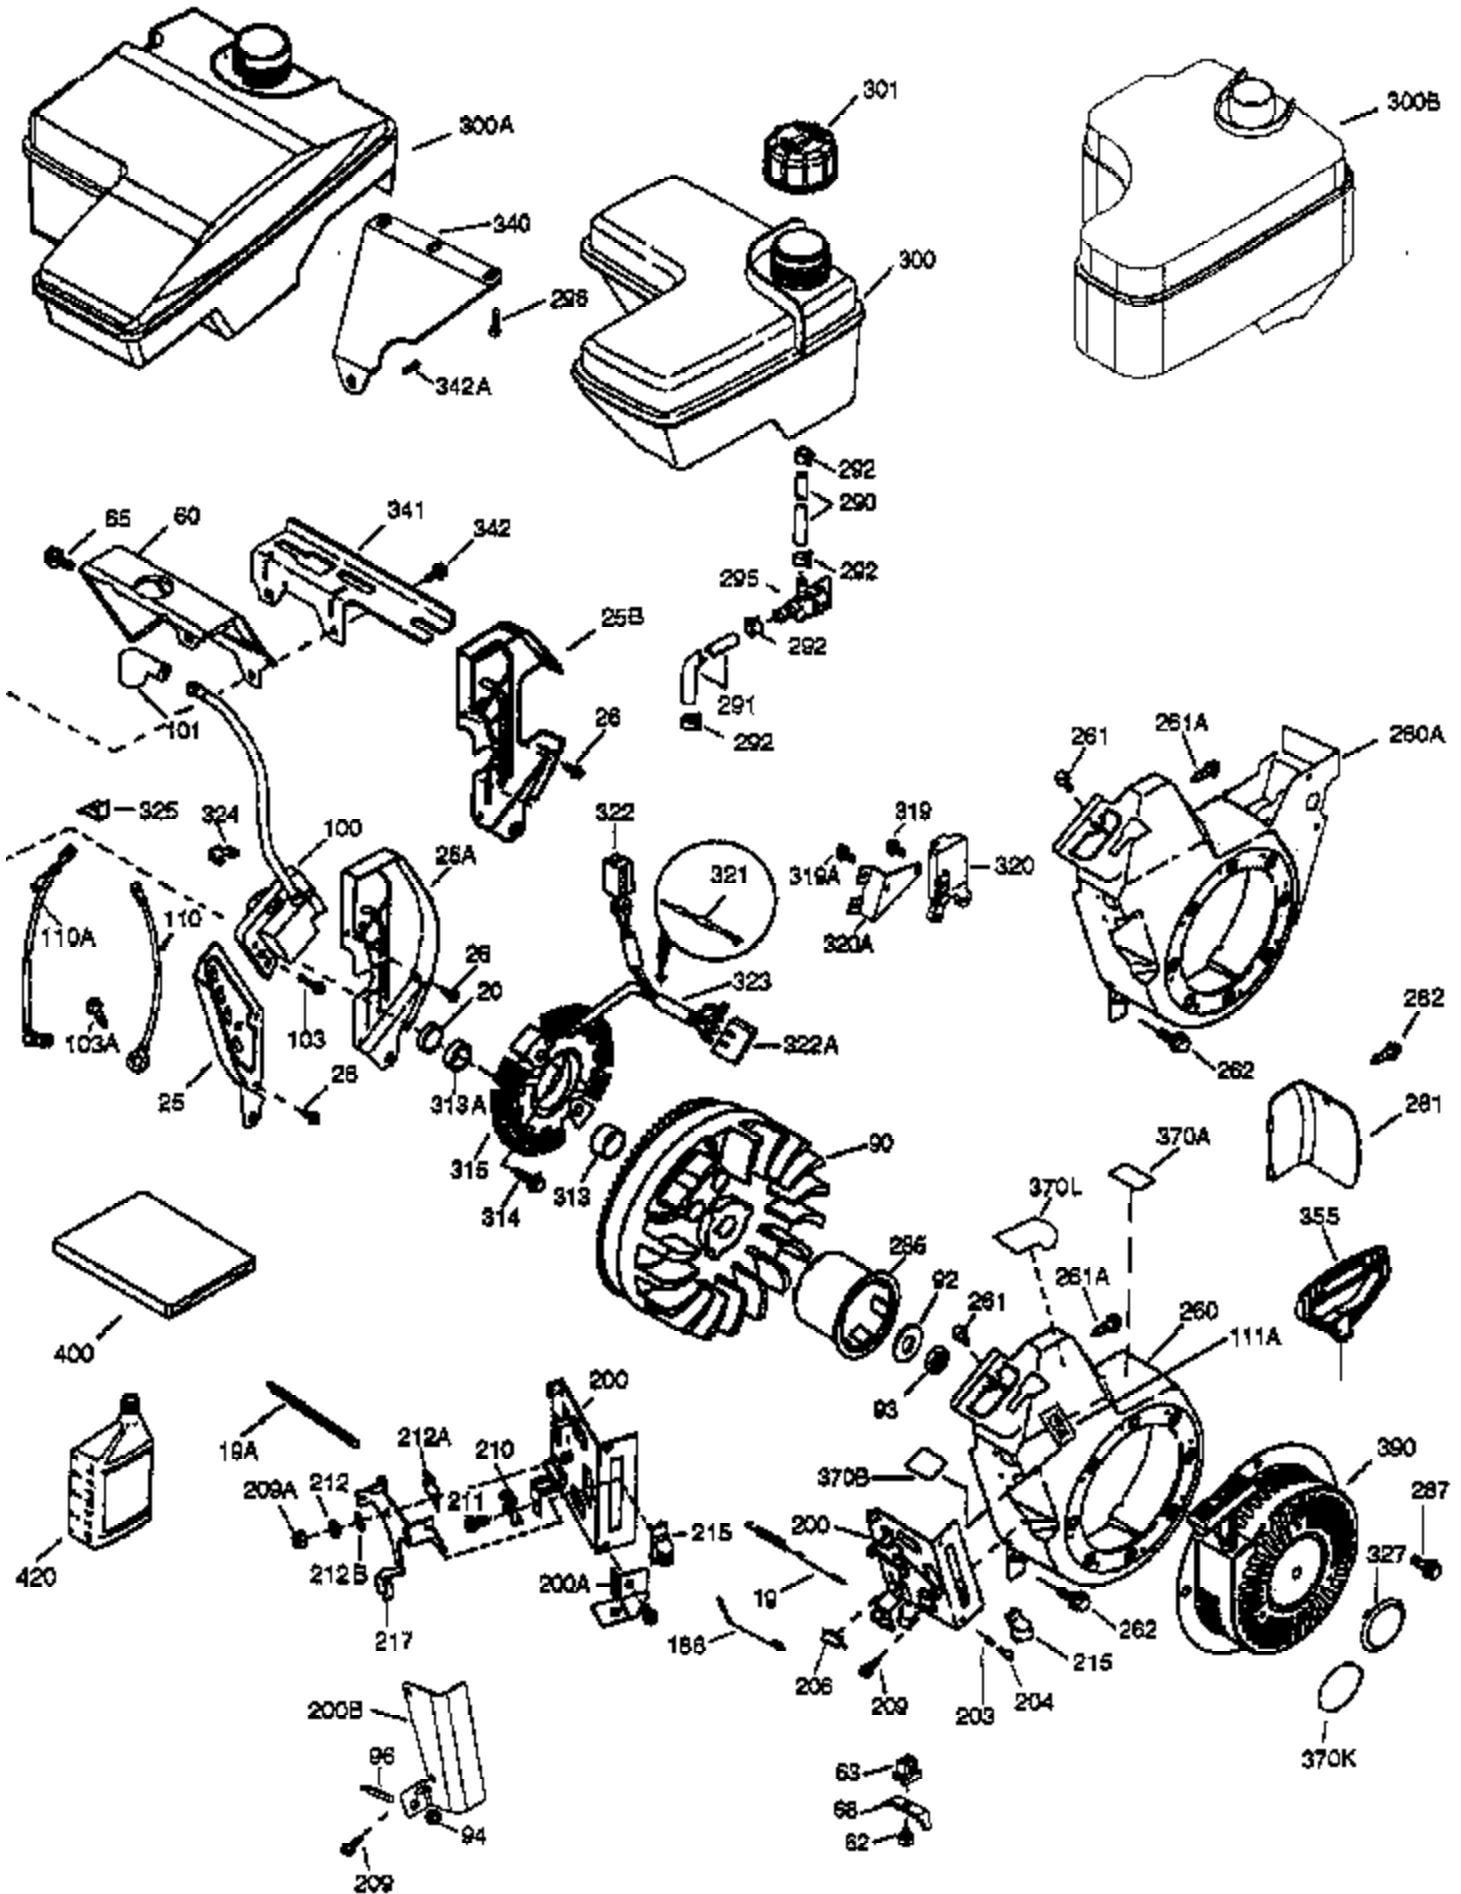

Ref #	Part Number	Qty	Description
19	37111	1	Extension Spring
19A	36741	1	Extension Spring
20	32600	1	Oil Seal
25A	36622	1	Air Baffle (Right)
25	36621	1	Air Baffle (Left)
26	30200	2	Screw, 10-24 x 9/16"
60	36623A	1	Blower Housing Extension
62	650760	1	Screw, 8-32 x 3/8"
63	28545	1	Grommet
65	30200	1	Screw, 10-24 x 9/16"
90	611205	1	Flywheel
92	650815	1	Belleville Washer
93	650816	1	Flywheel Nut
100	34443B	1	Solid State Ignition
101	610118	1	Spark Plug Cover
103A	650767	1	Screw, 8-32 x 27/64"
103	651007	2	Screw, Torx T-15, 10-24 x 15/16"
110	36963	1	Ground Wire
110A	36964	1	Ground Wire
111B	611224	1	Rocker On/Off Switch
151A	40016A	1	Intake Valve Seal
186	36711	1	Governor Link
200A	37249	1	Control Bracket
200	36740A	1	Control Bracket (Incl. 19A, 210 & 211)
209	650821	1	Screw, 10-32 x 1/2"
210	27793	1	Conduit Clip
211	28942	1	Screw, 10-32 x 3/8"
260	36864	1	Blower Housing
261	651008	1	Screw, 1/4-20 x 31/64"
261A	650821	2	Screw, 10-32 x 1/2"
262	651008	2	Screw, 1/4-20 x 31/64"
285	35985B	1	Starter Cup
287	0	4	Rivet (Can be purchased locally)
290	30705	1	Fuel Line
292	26460	2	Fuel Line Clamp
300	36863	1	Fuel Tank (Incl. 292)
301	36754	1	Fuel Cap
313	34080	1	Spacer
325	37471	1	Fuel Line Bracket
325A	30200	1	Screw, 10-24 X 9/16"
341	36644	1	Fuel Tank Bracket
342	651010	2	Screw, 1/4-20 x 7/8"
370K	36695	1	Starter Decal
370A	36261	1	Identification Decal
390	590736	1	Rewind Starter (NOTE: This engine could have been built with 590748 starter.)
400	36716A	1	* Gasket Set (Incl. items marked PK in notes) Incl. (1) each of 26756, 27272A, 29673, 35626, 36581, 36624, 36715
420	730225	1	SAE 30 4-Cycle Engine Oil (Quart)