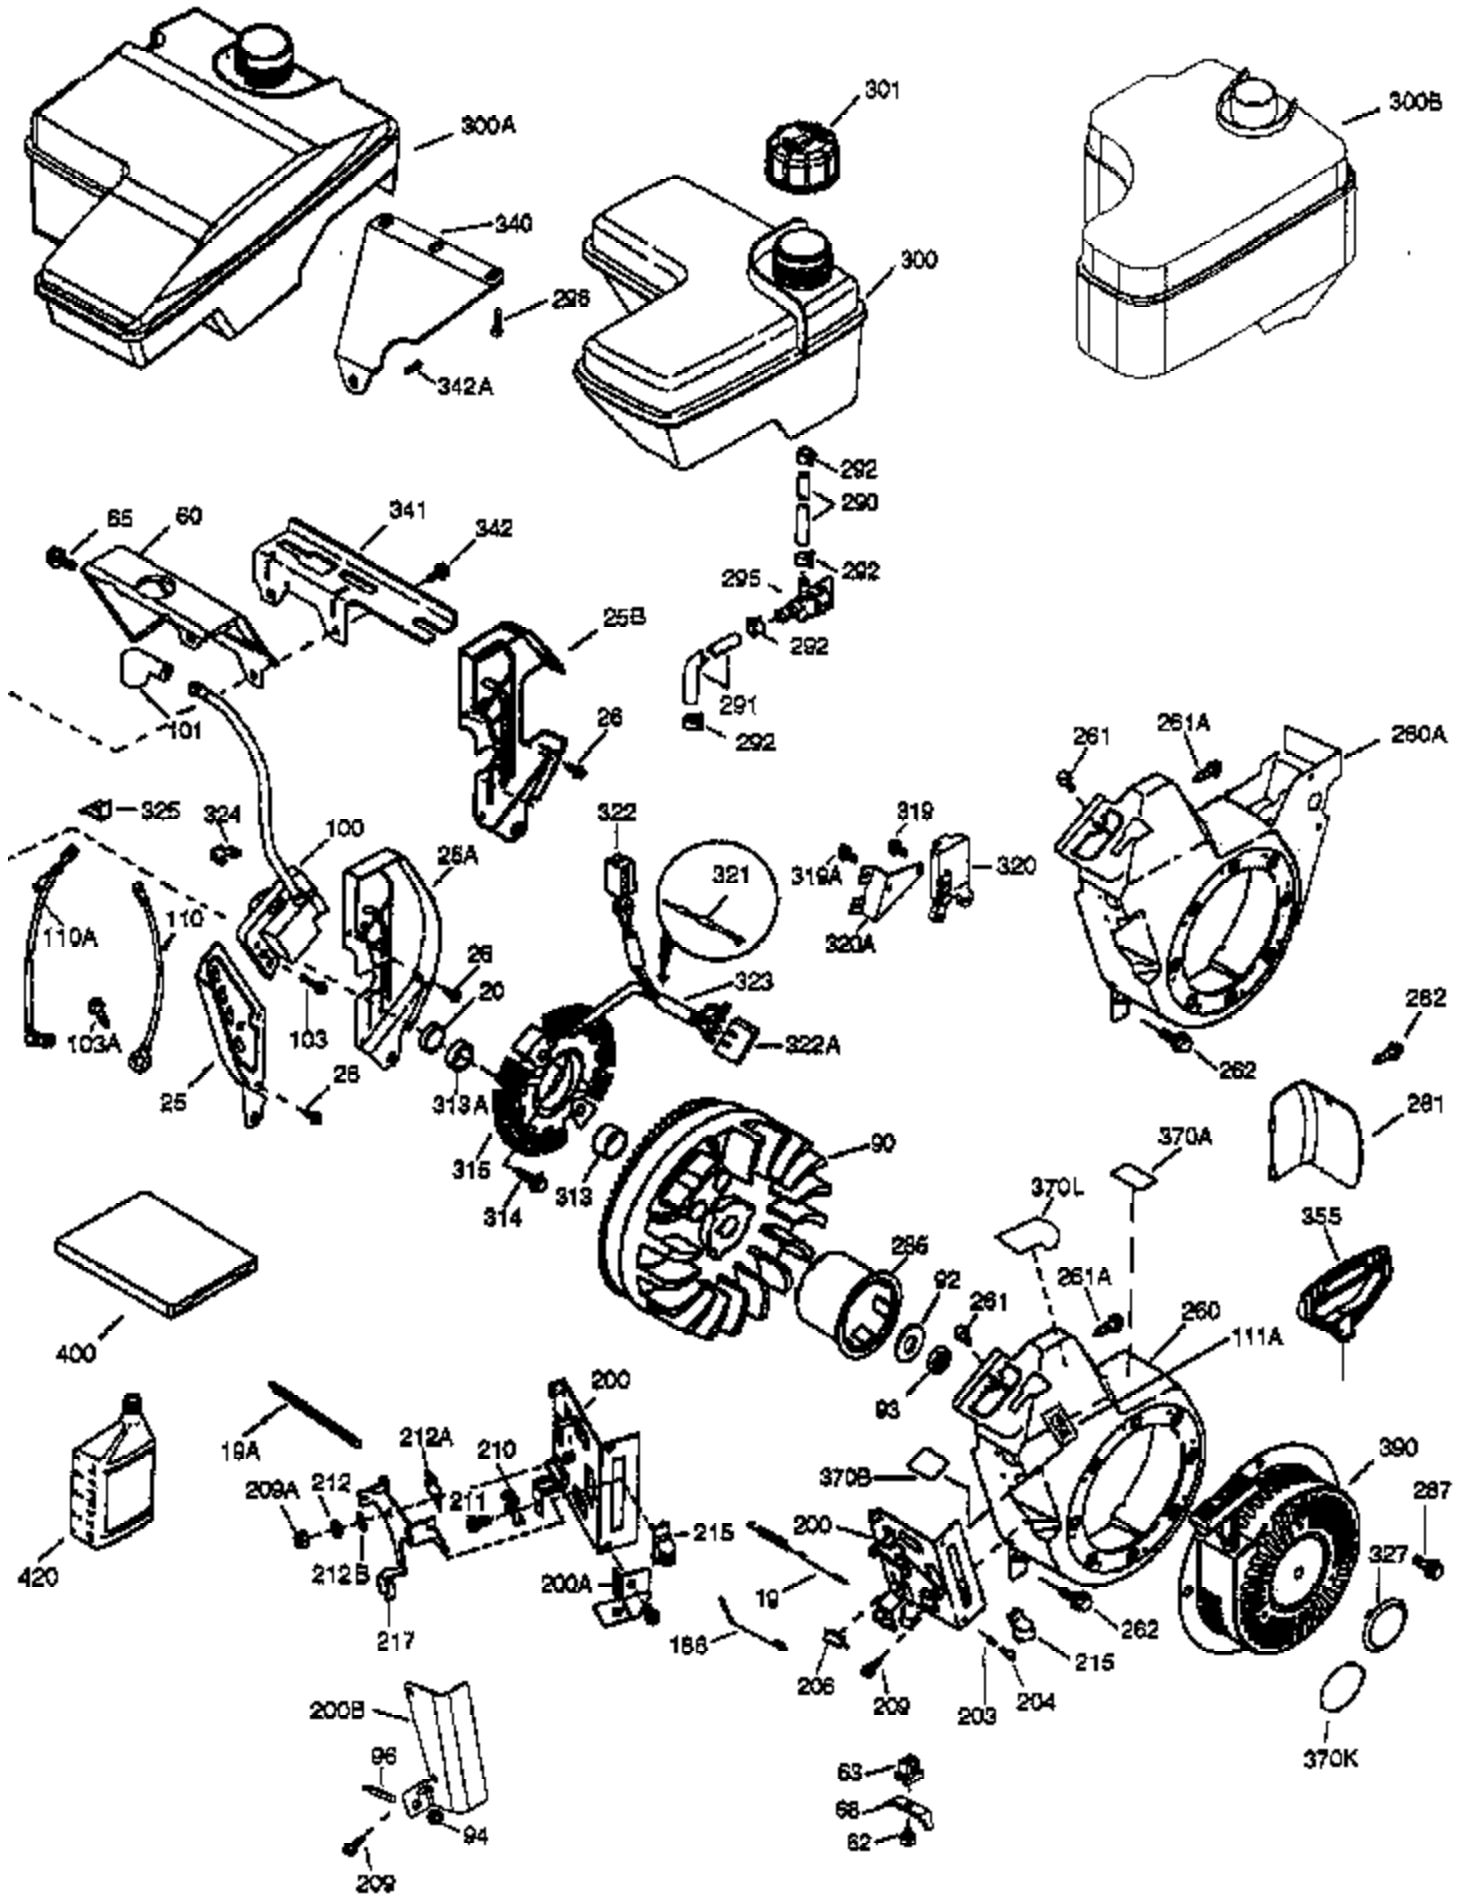

Ref #	Part Number	Qty	Description
19	37111	1	Extension Spring
20	32600	1	Oil Seal
25	36621	1	Air Baffle (Left)
25A	36622	1	Air Baffle (Right)
26	30200	2	Screw, 10-24 x 9/16"
60	36623A	1	Blower Housing Extension
62	650760	1	Screw, 8-32 x 3/8"
63	28545	1	Grommet
65	30200	1	Screw, 10-24 x 9/16"
90	611205	1	Flywheel
92	650815	1	Belleville Washer
93	650816	1	Flywheel Nut
100	34443B	1	Solid State Ignition
101	610118	1	Spark Plug Cover
103	651007	2	Screw, Torx T-15, 10-24 x 15/16"
110	36679A	1	Ground Wire
186	36711	1	Governor Link
200	36824A	1	Control Bracket (Incl. 206)
206	610973	1	Terminal
209	650821	1	Screw, 10-32 x 1/2"
260	36864	1	Blower Housing
261A	650821	2	Screw, 10-32 x 1/2"
261	651008	1	Screw, 1/4-20 x 31/64"
262	651008	2	Screw, 1/4-20 x 31/64"
285	35985B	1	Starter Cup
287	651008	4	Screw, 1/4-20 x 31/64"
290	30705	1	Fuel Line
292	26460	2	Fuel Line Clamp
300	37048	1	Fuel Tank (Incl. 292 & 301)
301	36246	1	Fuel Cap
313	34080	1	Spacer
325	29443	1	Wire Clip
341	36644	1	Fuel Tank Bracket
342	651010	2	Screw, 1/4-20 x 7/8"
370B	35703	1	Speed Control Decal
370K	36695	1	Starter Decal
370A	36261	1	Lubrication Decal
390	590746	1	Rewind Starter
400	36716A	1	* Gasket Set (Incl. items marked PK in notes) Incl. (1) each of 26756, 27272A, 29673, 35626, 36581, 36624, 36715
420	730225	1	SAE 30 4-Cycle Engine Oil (Quart)