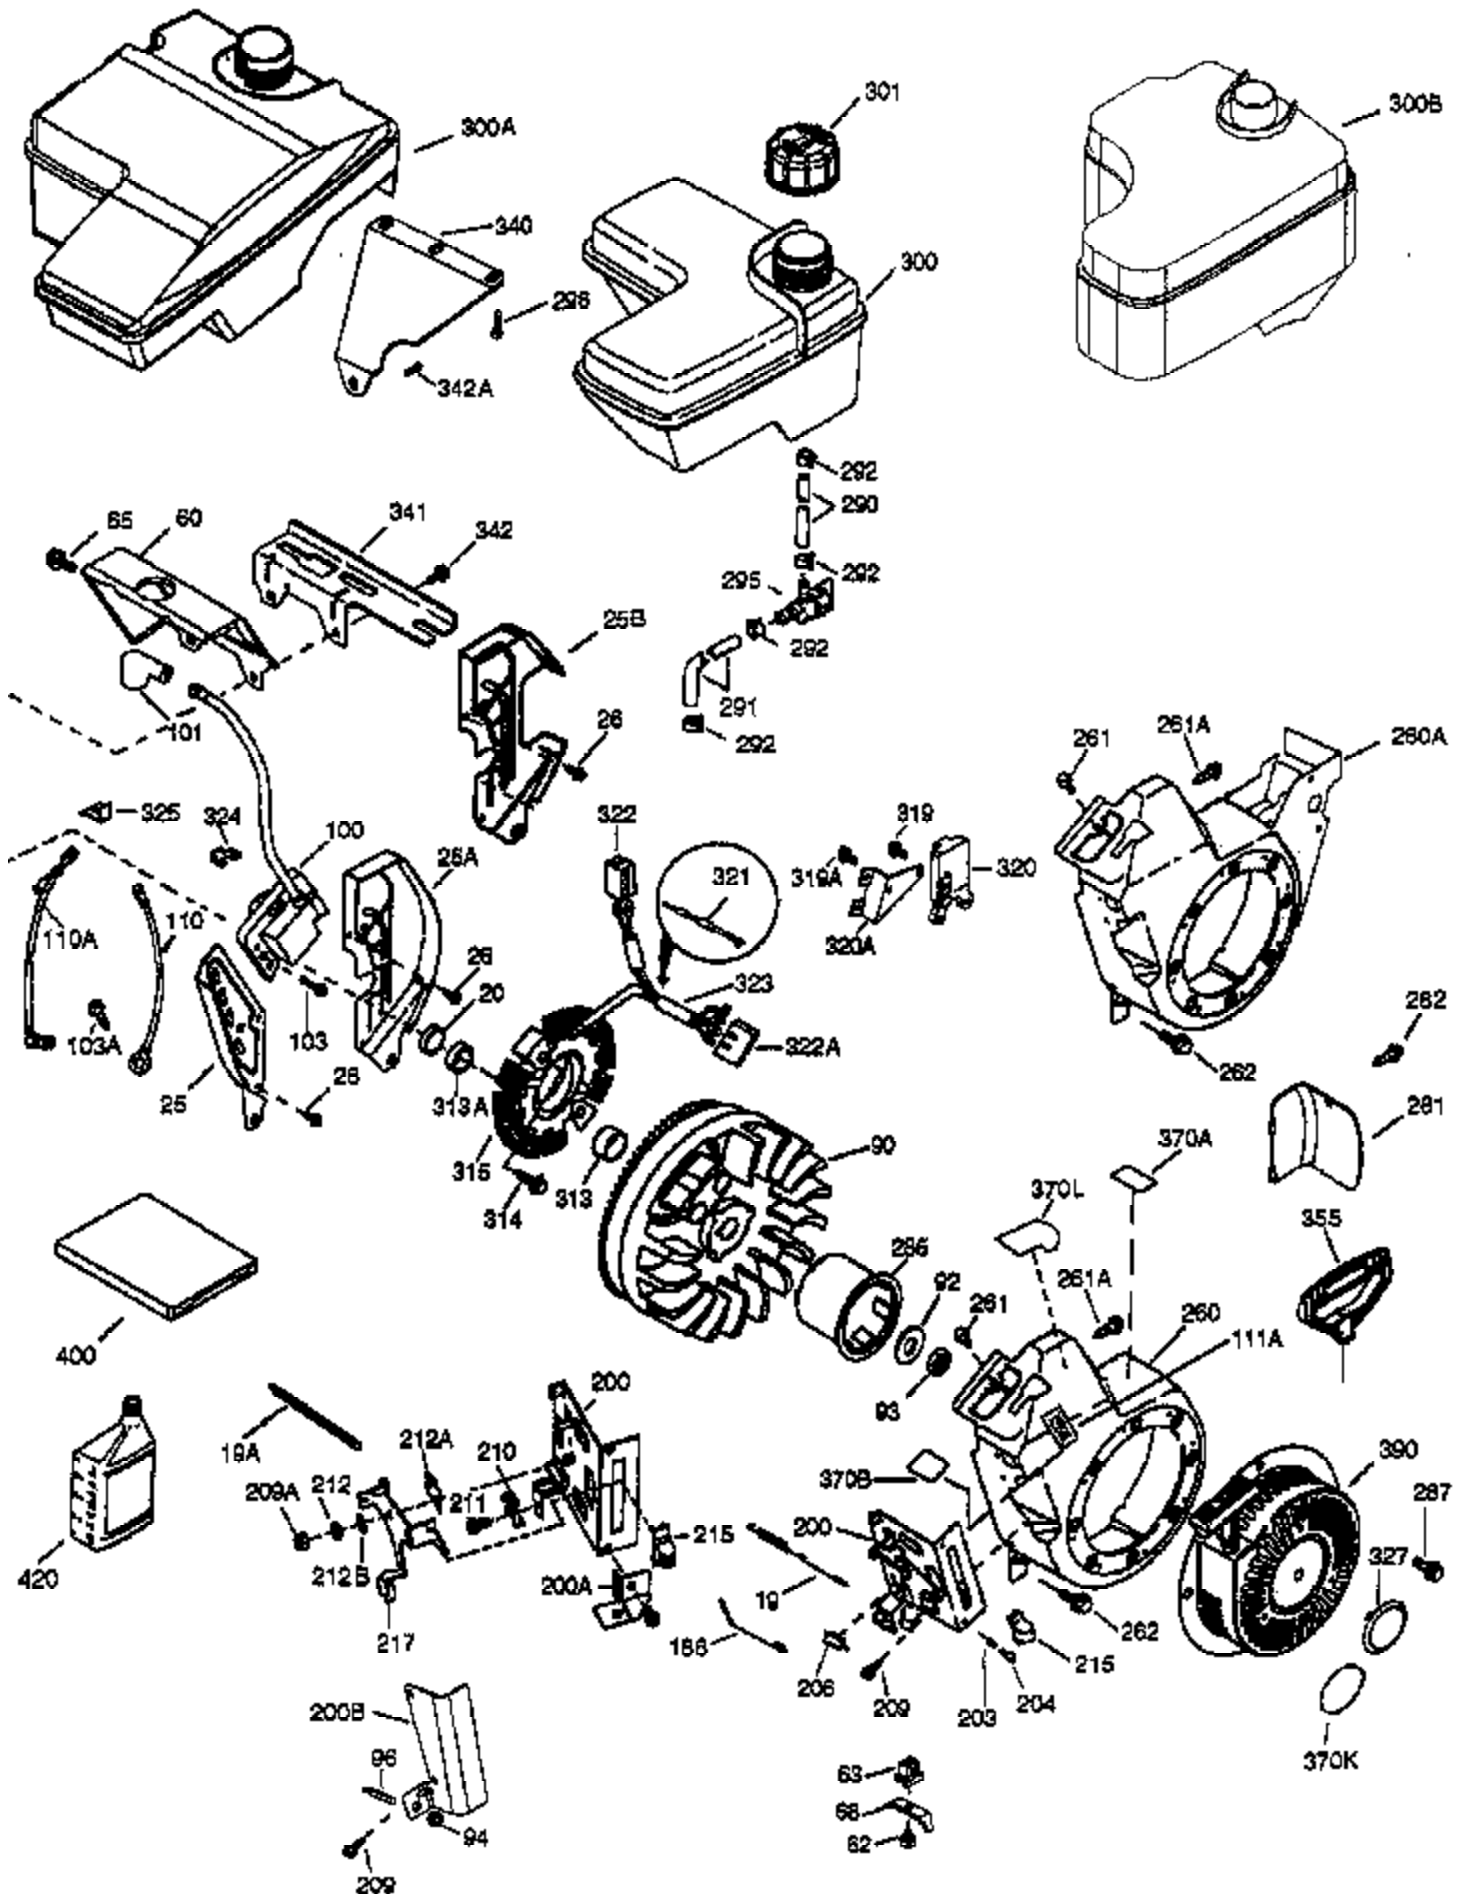

Ref #	Part Number	Qty	Description
19	37111	1	Extension Spring
20	32600	1	Oil Seal
25A	36622	1	Air Baffle (Right)
25	36621	1	Air Baffle (Left)
26	30200	2	Screw, 10-24 x 9/16"
60	36623A	1	Blower Housing Extension
65	30200	1	Screw, 10-24 x 9/16"
90	611205	1	Flywheel
92	650815	1	Belleville Washer
93	650816	1	Flywheel Nut
100	34443B	1	Solid State Ignition
101	610118	1	Spark Plug Cover
103	651007	2	Screw, Torx T-15, 10-24 x 15/16"
110	36054	1	Ground Wire
186	36711	1	Governor Link
200	36736	1	Control Bracket (Incl. 206 & 215)
206	610973	1	Terminal
209	650821	1	Screw, 10-32 x 1/2"
215	36638	1	Control Knob
260	36864	1	Blower Housing
261A	650821	2	Screw, 10-32 x 1/2"
261	651008	1	Screw, 1/4-20 x 31/64"
262	651008	2	Screw, 1/4-20 x 31/64"
285	35985B	1	Starter Cup
287	0	4	Rivet (Can be purchased locally)
290	30705	1	Fuel Line
292	26460	2	Fuel Line Clamp
300	36863	1	Fuel Tank (Incl. 292 & 301)
301	36246	1	Fuel Cap
313	34080	1	Spacer
325	29443	1	Wire Clip
341	36644	1	Fuel Tank Bracket
342	651010	2	Screw, 1/4-20 x 7/8"
370K	36695	1	Starter Decal
370B	35703	1	Speed Control Decal
370A	36261	1	Lubrication Decal
390	590736	1	Rewind Starter (NOTE: This engine could have been built with 590748 starter.)
400	36716A	1	* Gasket Set (Incl. items marked PK in notes) Incl. (1) each of 26756, 27272A, 29673, 35626, 36581, 36624, 36715
420	730225	1	SAE 30 4-Cycle Engine Oil (Quart)