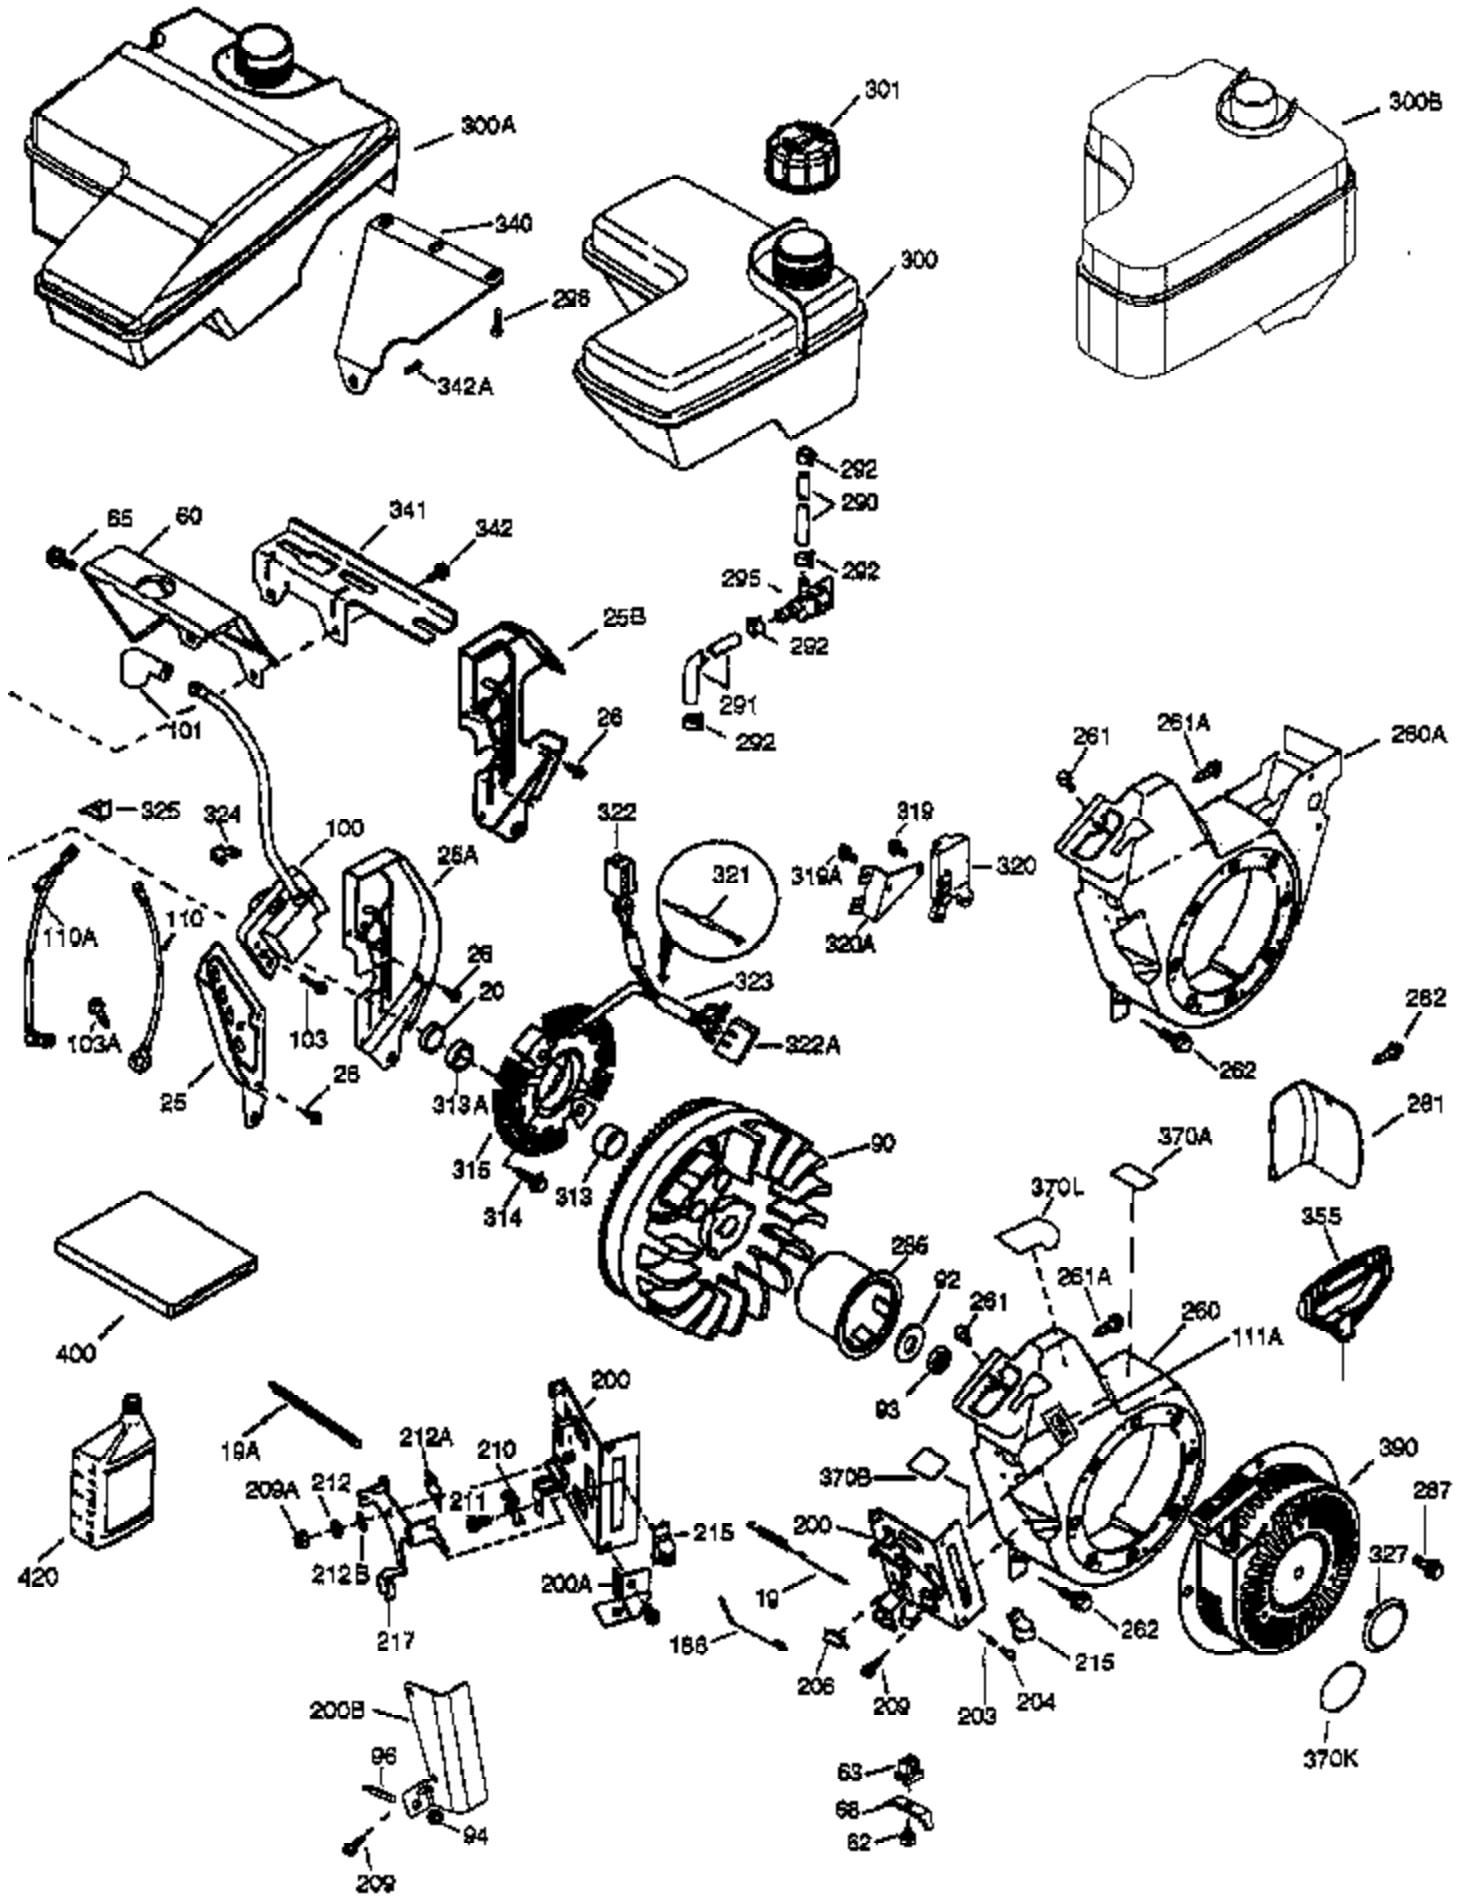

Ref #	Part Number	Qty	Description
19	37111	1	Extension Spring
20	32600	1	Oil Seal
25	36621	1	Air Baffle (Left)
25A	36622	1	Air Baffle (Right)
26	30200	2	Screw, 10-24 x 9/16"
60	36623A	1	Blower Housing Extension
65	30200	1	Screw, 10-24 x 9/16"
90	611205	1	Flywheel
92	650815	1	Belleville Washer
93	650816	1	Flywheel Nut
100	34443B	1	Solid State Ignition
101	610118	1	Spark Plug Cover
103	651007	2	Screw, Torx T-15, 10-24 x 15/16"
110	36054	1	Ground Wire
186	36711	1	Governor Link
200	36736	1	Control Bracket (Incl. 206, 210 & 211)
206	610973	1	Terminal
209	650821	1	Screw, 10-32 x 1/2"
210	27793	1	Conduit Clip
211	28942	1	Screw, 10-32 x 3/8"
260	36864	1	Blower Housing
261A	650821	2	Screw, 10-32 x 1/2"
261	651008	1	Screw, 1/4-20 x 31/64"
262	651008	2	Screw, 1/4-20 x 31/64"
285	35985B	1	Starter Cup
287	651008	4	Screw, 1/4-20 x 31/64"
290	30705	1	Fuel Line
292	26460	2	Fuel Line Clamp
300	36863	1	Fuel Tank (Incl. 292 & 301)
301	36246	1	Fuel Cap
313	34080	1	Spacer
325	29443	1	Wire Clip
341	36644	1	Fuel Tank Bracket
342	651010	2	Screw, 1/4-20 x 7/8"
370K	36695	1	Starter Decal
370A	36261	1	Lubrication Decal
390	590746	1	Rewind Starter
400	36716A	1	* Gasket Set (Incl. items marked PK i n notes) Incl. (1) each of 26756, 27272A, 29673, 35626, 36581, 36624, 36715
420	730225	1	SAE 30 4-Cycle Engine Oil (Quart)