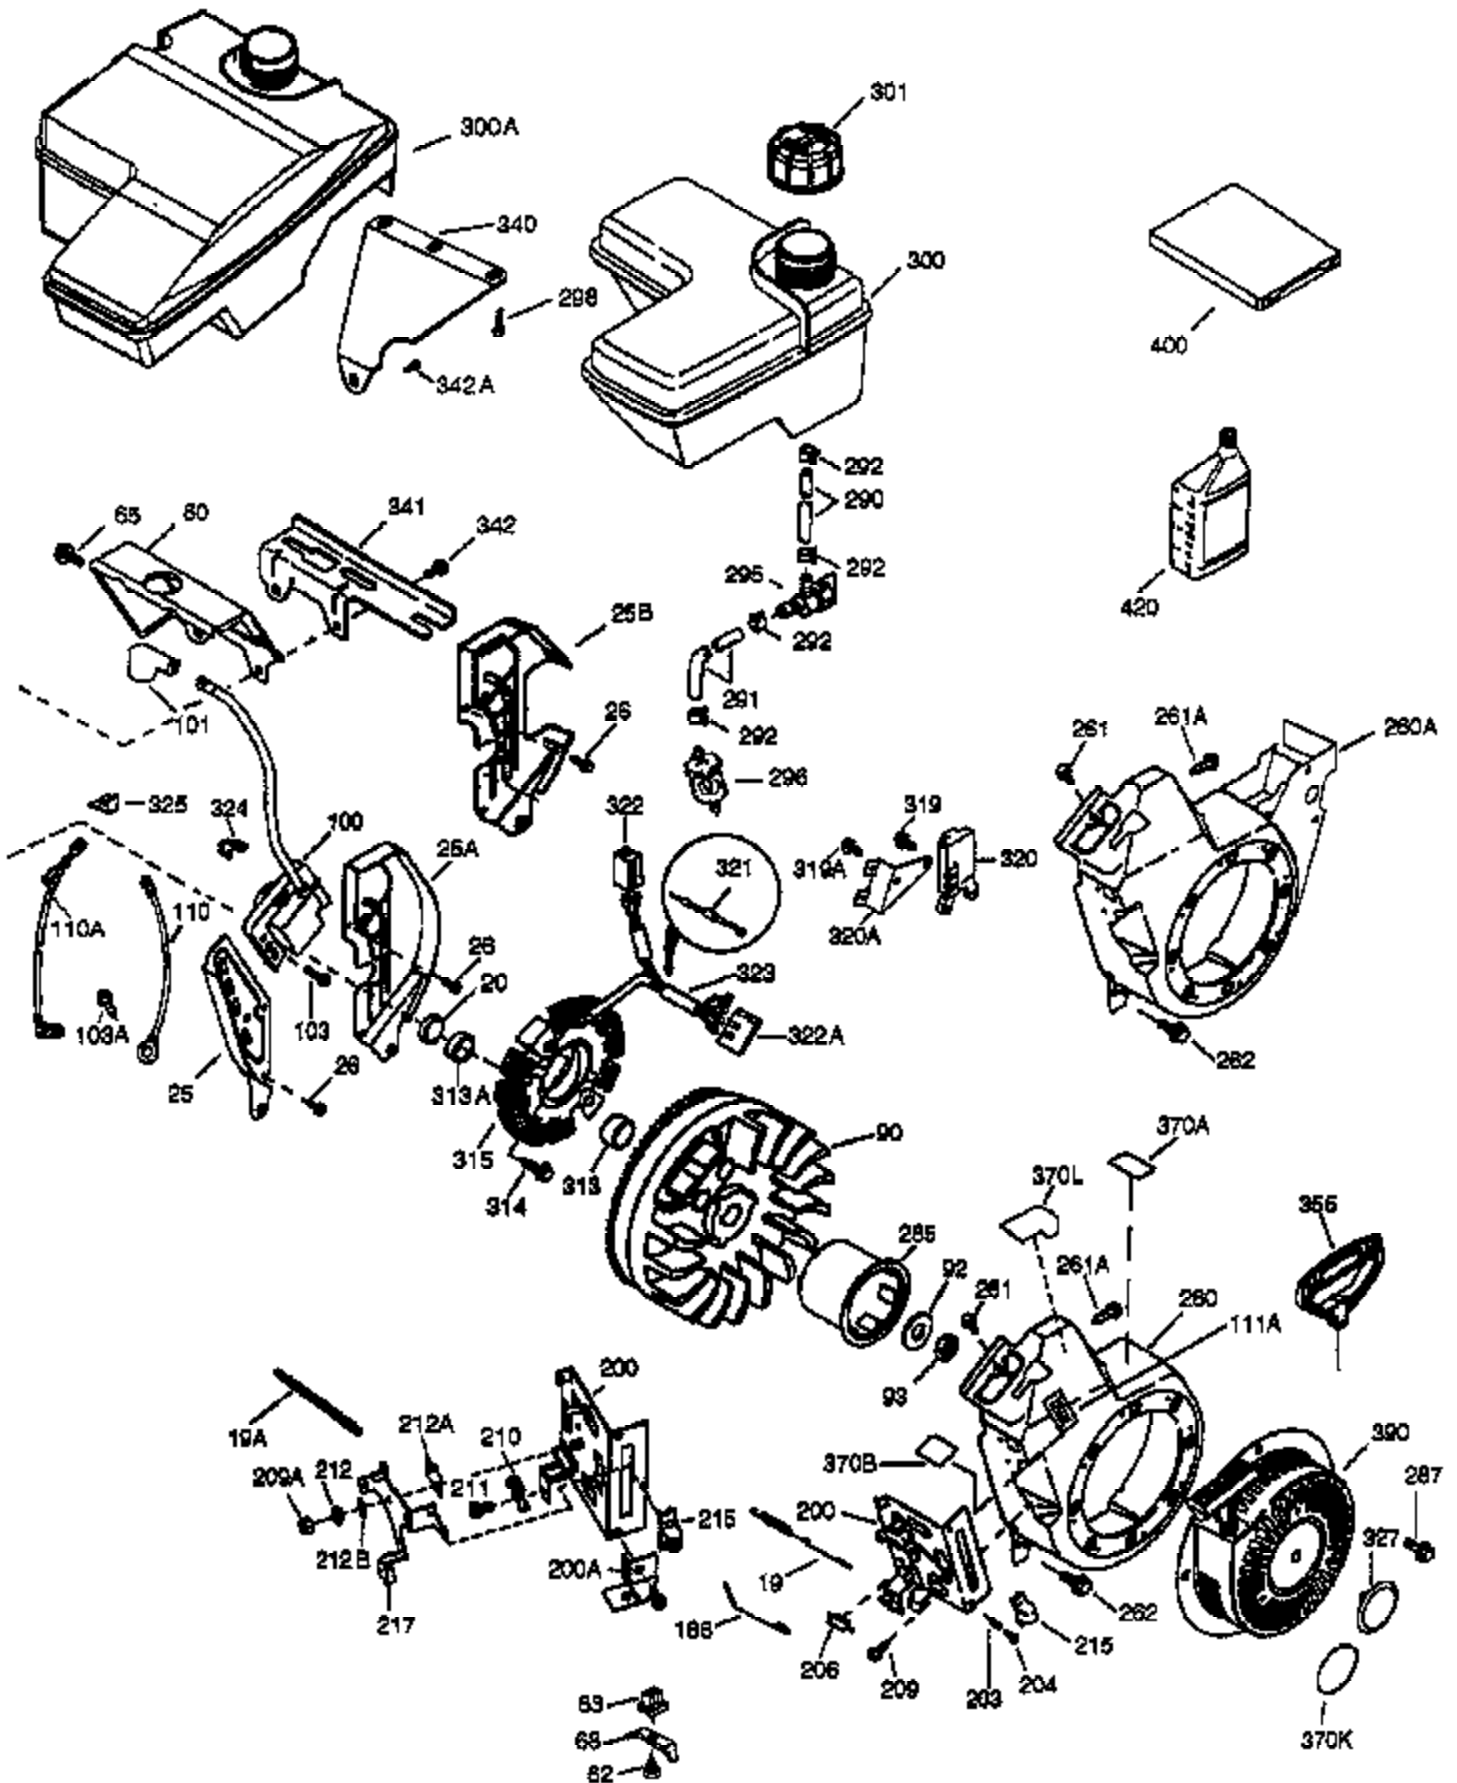

Ref #	Part Number	Qty	Description
19	36710	1	Extension Spring
20	32600	1	Oil Seal
25A	36622	1	Air Baffle (Right)
25	36621	1	Air Baffle (Left)
26	30200	2	Screw, 10-24 x 9/16"
60	36623A	1	Blower Housing Extension
65	30200	1	Screw, 10-24 x 9/16"
90	611205	1	Flywheel
92	650815	1	Belleville Washer
93	650816	1	Flywheel Nut
100	34443B	1	Solid State Ignition
101	610118	1	Spark Plug Cover
103	651007	2	Screw, Torx T-15, 10-24 x 15/16"
110	36054	1	Ground Wire
186	36711	1	Governor Link
200	36736	1	Control Bracket (Incl. 206 & 215)
206	610973	1	Terminal
209	650821	1	Screw, 10-32 x 1/2"
215	36638	1	Control Knob
260	36864	1	Blower Housing
261A	650821	2	Screw, 10-32 x 1/2"
261	651008	1	Screw, 1/4-20 x 31/64"
262	651008	2	Screw, 1/4-20 x 31/64"
285	35985B	1	Starter Cup
287	0	4	Rivet (Can be purchased locally)
290	30705	1	Fuel Line
292	26460	2	Fuel Line Clamp
300	36863	1	Fuel Tank (Incl. 292 & 301)
301	36246	1	Fuel Cap
313	34080	1	Spacer
325	29443	1	Wire Clip
341	36644	1	Fuel Tank Bracket
342	651010	2	Screw, 1/4-20 x 7/8"
370K	36695	1	Starter Decal
370B	35703	1	Speed Control Decal
370A	36261	1	Lubrication Decal
390	590736	1	Rewind Starter (NOTE: This engine could have been built with 590748 starter.)
400	36716A	1	* Gasket Set (Incl. items marked PK in notes) Incl. (1) each of 26756, 27272A, 29673, 35626, 36581, 36624, 36715
420	730225	1	SAE 30 4-Cycle Engine Oil (Quart)