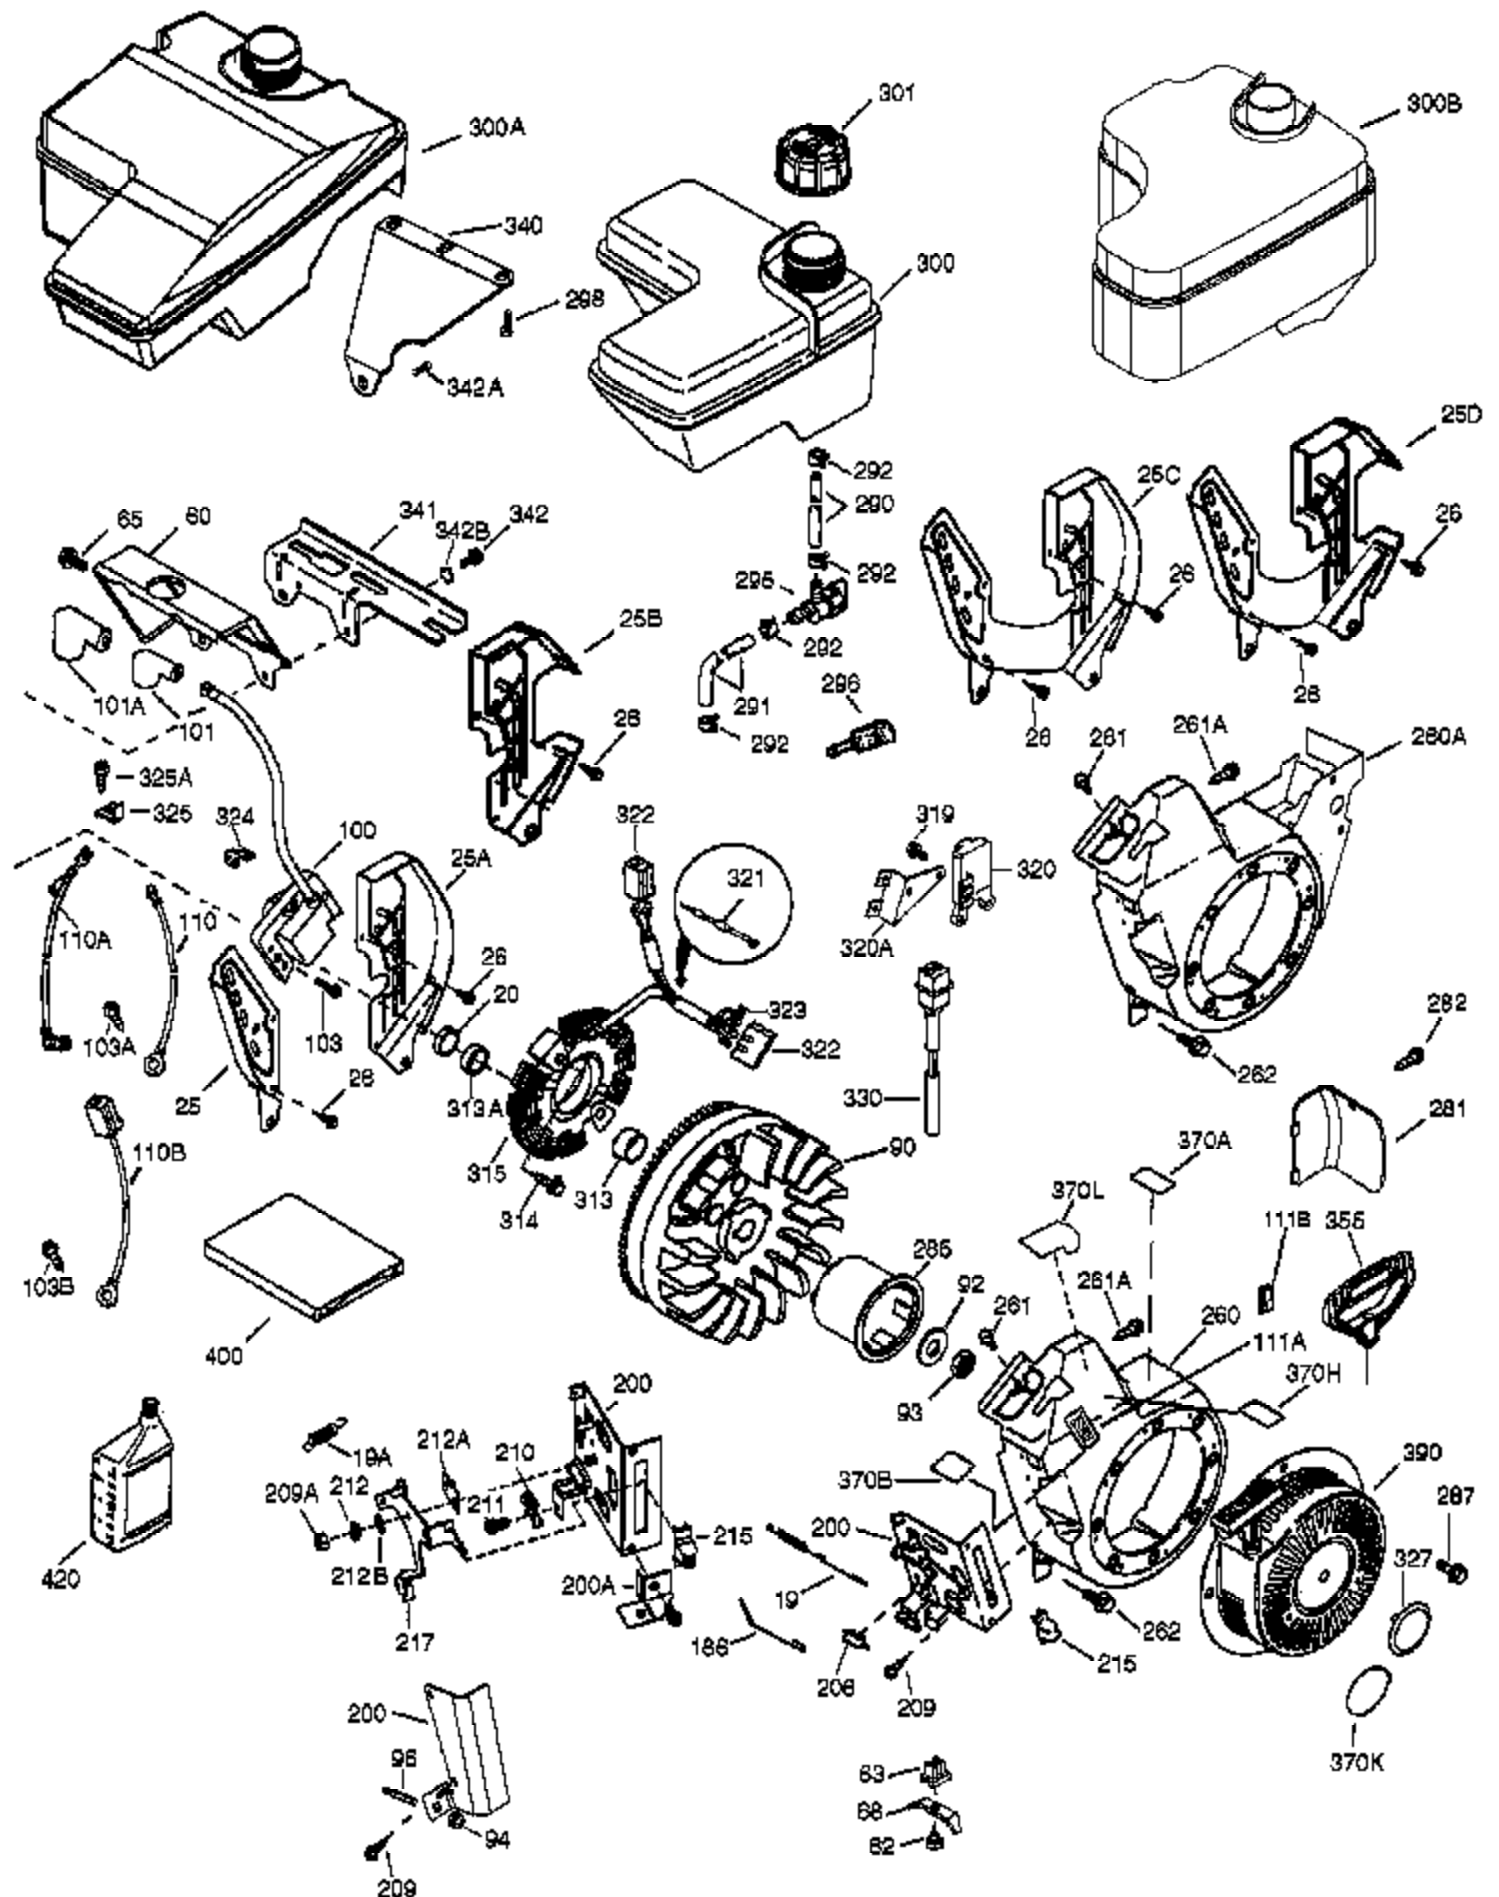

Ref #	Part Number	Qty	Description
19	37111	1	Extension Spring
20	32600	1	Oil Seal
25C	37709	1	Air Baffle (1 pc.)
26	30200	2	Screw, 10-24 x 9/16"
60	36623A	1	Blower Housing Extension
62	650760	1	Screw, 8-32 x 3/8"
63	28545	1	Grommet
65	30200	1	screw, 10-24 x 9/16"
68	33356	1	Ground Terminal
90	611205	1	Flywheel
92	650815	1	Belleville Washer
93	650816	1	Flywheel Nut
100	34443C	1	Solid State Ignition
101	610118	1	Spark Plug Cover
103	651007	2	Screw, T-15, 10-24 x 15/16"
103A	650767	1	Screw, 8-32 x 27/64"
110A	36964	1	Ground Wire
110	36963	1	Ground Wire
111B	611224	1	Rocker Switch (On/Off)
186	36711	1	Governor Link
200A	36686	1	Boden Wire Bracket
200	36736	1	Control Bracket (Incl. 206 & 209A thr u 217)
206	610973	1	Terminal
209A	651016	1	Nut, 10-32
209	650821	1	Screw, 10-32 x 1/2"
210	27793	1	Conduit Clip
211	28942	1	Screw, 10-32 x 3/8"
212A	36685	1	Bearing Plate
212B	651017	1	Washer
212	30773A	1	Bushing
215	36638	1	Control Knob
217	36684	1	Control Lever
260	36864	1	Blower Housing
261A	650821	2	Screw, 10-32 x 1/2"
261	651008	1	Screw, 1/4-20 x 31/64"
262	651008	2	Screw, 1/4-20 x 31/64"
285	35985B	1	Starter Cup
287	651008	4	Screw, 1/4-20 x 31/64"
290	30705	1	Fuel Line
292	26460	2	Fuel Line Clamp
300	36863	1	Fuel Tank (Incl. 292 & 301)
301	35355	1	Fuel Cap
313	34080	1	Spacer
341	36644	1	Fuel Tank Bracket
342	651010	2	Screw, 1/4-20 x 7/8"
370B	35703	1	Speed Control Decal
370K	36695	1	Starter Decal
370A	36261	1	Instruction Decal
390	590746	1	Rewind Starter (NOTE: This engine could have been built with 590704 starter.)
400	36716A	1	* Gasket Set (Incl. items marked PK in notes)
420	730225	1	SAE 30 4-Cycle Engine Oil (Quart)