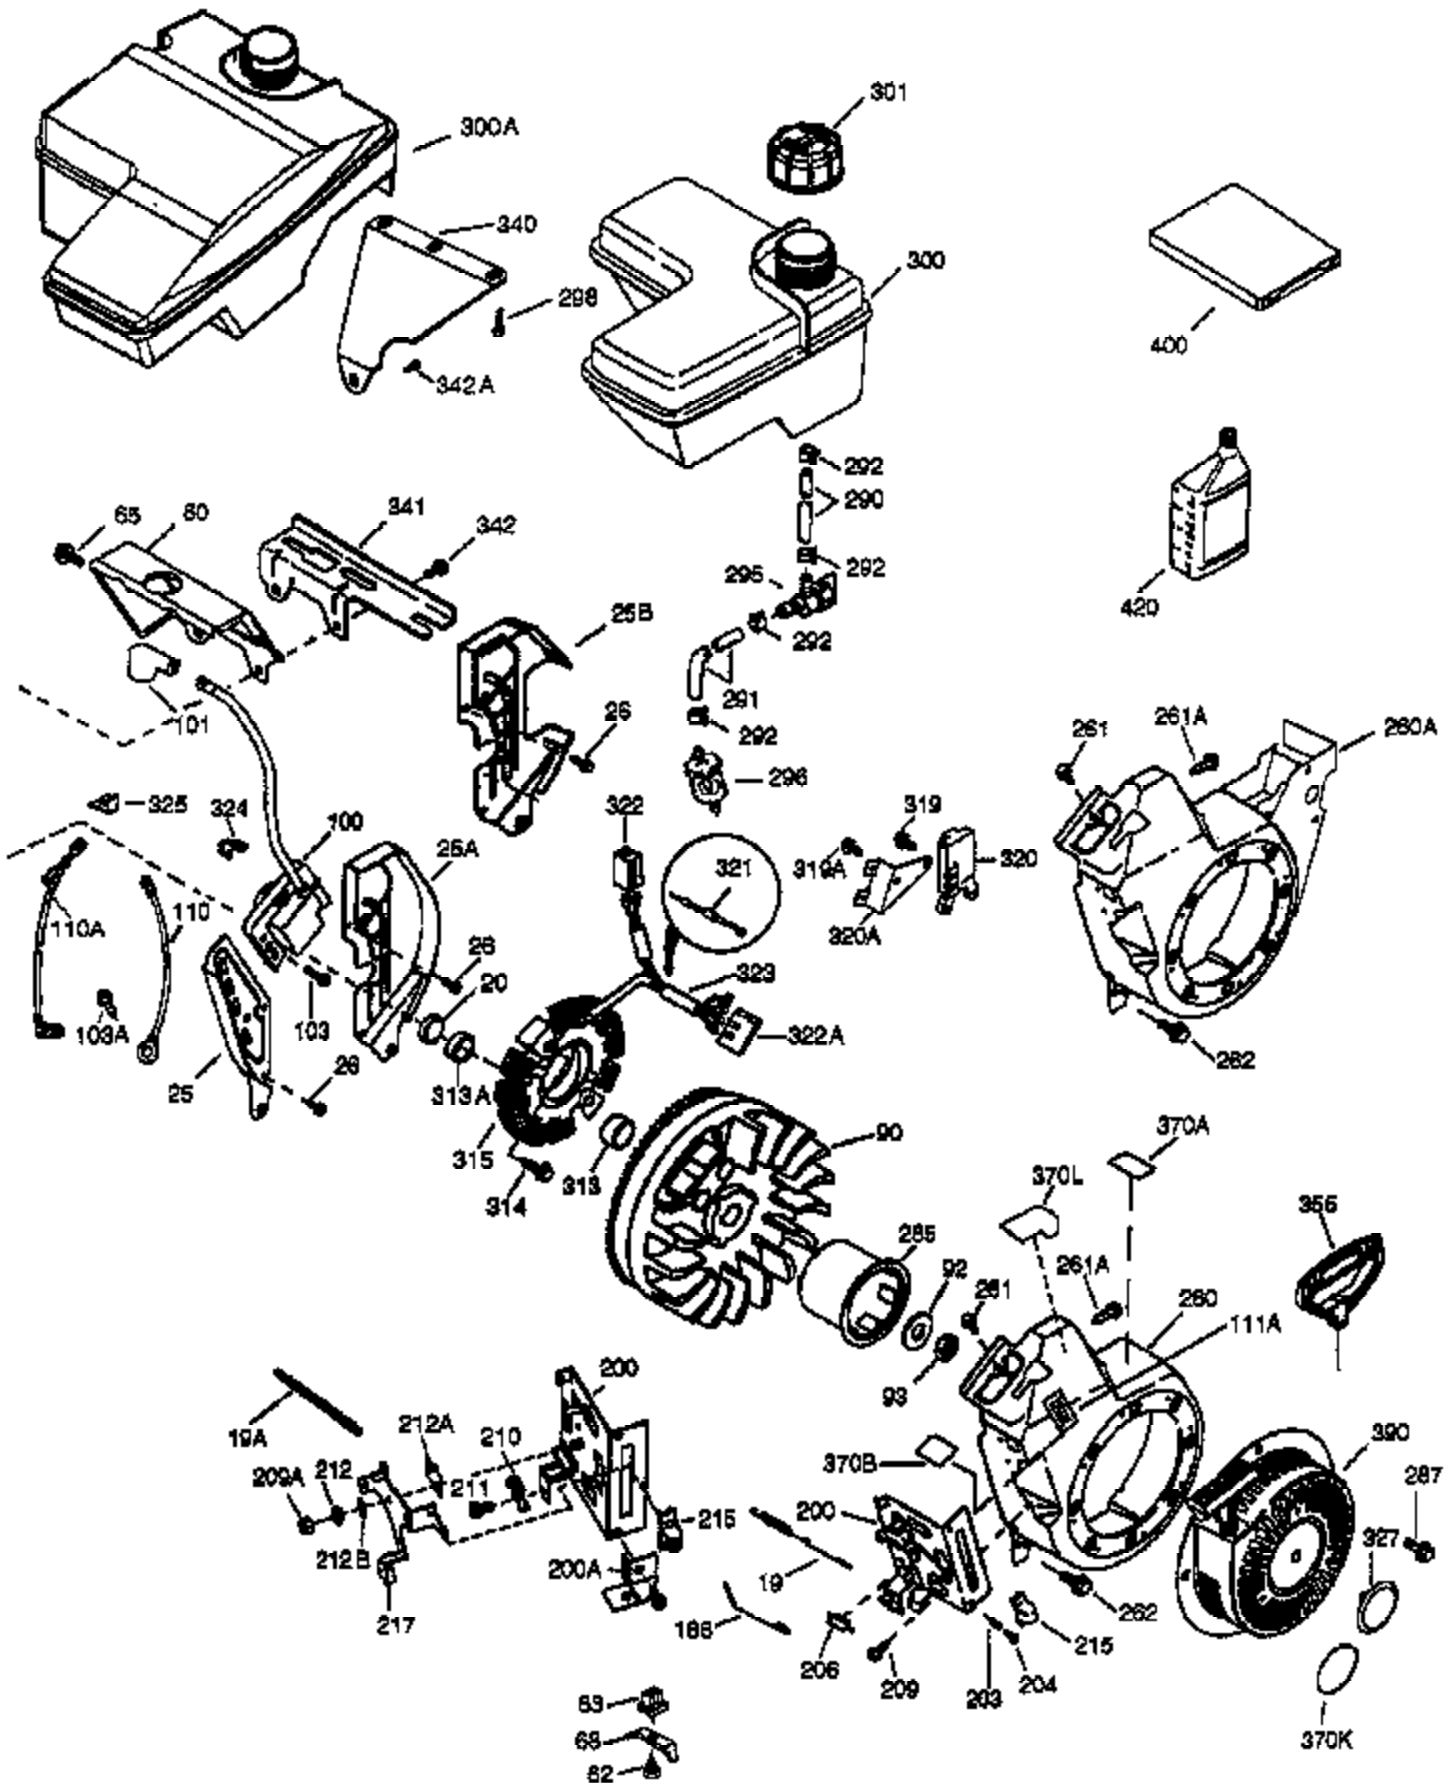

Ref #	Part Number	Qty	Description
19	36710	1	Extension Spring
20	32600	1	Oil Seal
25A	36622	1	Air Baffle (Right)
25	36621	1	Air Baffle (Left)
26	30200	2	Screw, 10-24 x 9/16"
60	36623A	1	Blower Housing Extension
62	650760	1	Screw, 8-32 x 3/8"
63	28545	1	Grommet
65	30200	1	Screw, 10-24 x 9/16"
68	33356	1	Ground Terminal
90	611205	1	Flywheel
92	650815	1	Belleville Washer
93	650816	1	Flywheel Nut
100	34443B	1	Solid State Ignition
101	610118	1	Spark Plug Cover
103A	650767	1	Screw, 8-32 x 27/64"
103	651007	2	Screw, Torx T-15, 10-24 x 15/16"
110	36963	1	Ground Wire
110A	36964	1	Ground Wire
111B	611224	1	Rocker On/Off Switch
186	36711	1	Governor Link
200A	36686	1	Boden Wire Bracket
200	36736	1	Control Bracket (Incl. 206 & 209A thr u 217)
206	610973	1	Terminal
209A	651016	1	Nut, 10-32
209	650821	1	Screw, 10-32 x 1/2"
210	27793	1	Conduit Clip
211	28942	1	Screw, 10-32 x 3/8"
212B	651017	1	Washer
212A	36685	1	Bearing Plate
212	30773A	1	Bushing
215	36638	1	Control Knob
217	36684	1	Control Lever
260	36864	1	Blower Housing
261A	650821	2	Screw, 10-32 x 1/2"
261	651008	1	Screw, 1/4-20 x 31/64"
262	651008	2	Screw, 1/4-20 x 31/64"
285	35985B	1	Starter Cup
287	651008	4	Screw, 1/4-20 x 31/64"
290	30705	1	Fuel Line
292	26460	2	Fuel Line Clamp
300	36863	1	Fuel Tank (Incl. 292 & 301)
301	36246	1	Fuel Cap
313	34080	1	Spacer
325	29443	1	Wire Clip
341	36644	1	Fuel Tank Bracket
342	651010	2	Screw, 1/4-20 x 7/8"
370J	35703	1	Throttle Decal
370K	36695	1	Starter Decal
370A	36261	1	Lubrication Decal
390	590704	1	Rewind Starter (NOTE: This engine could have been built with 590746 starter.)
400	36716A	1	* Gasket Set (Incl. items marked PK in notes) Incl. (1) each of 26756, 27272A, 29673, 35626, 36581, 36624, 36715
420	730225	1	SAE 30 4-Cycle Engine Oil (Quart)