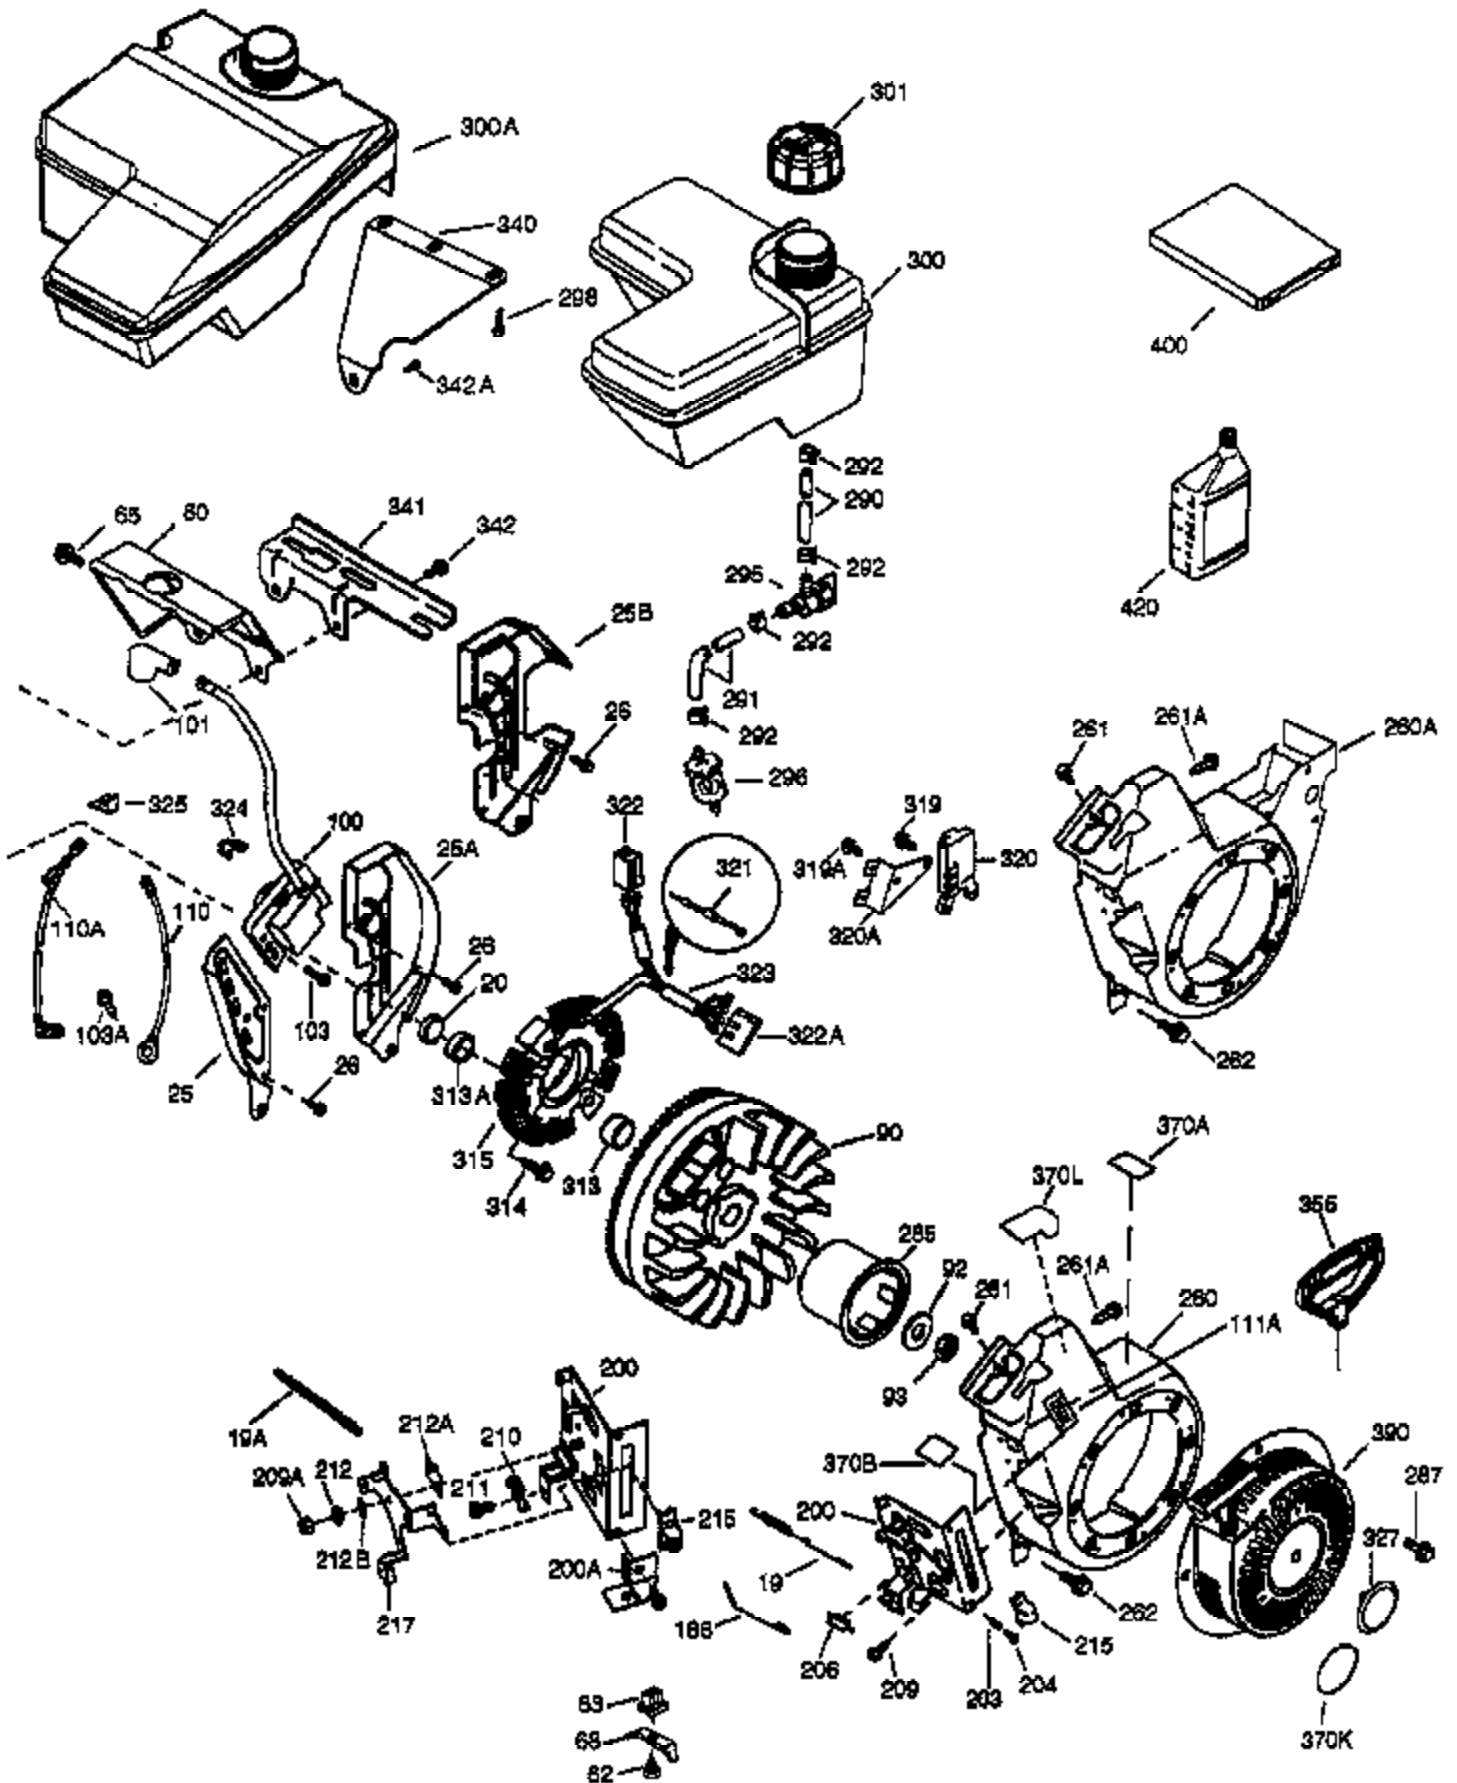

Ref #	Part Number	Qty	Description
	y 0		RPM High 3450 to 3750 RPM Low 1650 to 1950
19	36710	1	Extension Spring
19A	36741	1	Extension Spring
20	32600	1	Oil Seal
25	36621	1	Air Baffle (Left)
25A	36622	1	Air Baffle (Right)
26	30200	2	Screw, 10-24 x 9/16"
60	36623A	1	Blower Housing Extension
62	650760	1	Screw, 8-32 x 3/8"
63	28545	1	Grommet
65	30200	1	Screw, 10-24 x 9/16"
68	33356	1	Ground Terminal
90	611205	1	Flywheel
92	650815	1	Belleville Washer
93	650816	1	Flywheel Nut
100	34443B	1	Solid State Ignition
101	610118	1	Spark Plug Cover
103	651007	2	Screw, Torx T-15, 10-24 x 15/16"
110	36681	1	Ground Wire
186	36711	1	Governor Link
200A	37249	1	Control Bracket
200	36740A	1	Control Bracket (Incl. 19A, 210 & 211)
209	650821	1	Screw, 10-32 x 1/2"
210	27793	1	Conduit Clip
211	28942	1	Screw, 10-32 x 3/8"
260	36864	1	Blower Housing
261	651008	1	Screw, 1/4-20 x 31/64"
261A	650821	2	Screw, 10-32 x 1/2"
262	651008	2	Screw, 1/4-20 x 31/64"
285	35985B	1	Starter Cup
287	0	4	Rivet (Can be purchased locally)
290	30705	1	Fuel Line
292	26460	2	Fuel Line Clamp
300	36863	1	Fuel Tank (Incl. 290 & 301)
301	36754	1	Fuel Cap
313	34080	1	Spacer
325	29443	1	Wire Clip
341	36644	1	Fuel Tank Bracket
342	651010	2	Screw, 1/4-20 x 7/8"
370A	36261	1	Lubrication Decal
370K	36695	1	Starter Decal
390	590736	1	Rewind Starter (NOTE: This engine could have been built with 590748 starter.)
400	36716A	1	* Gasket Set (Incl. items marked PK in notes) Incl. (1) each of 26756, 27272A, 29673, 35626, 36581, 36624, 36715
420	730225	1	SAE 30 4-Cycle Engine Oil (Quart)