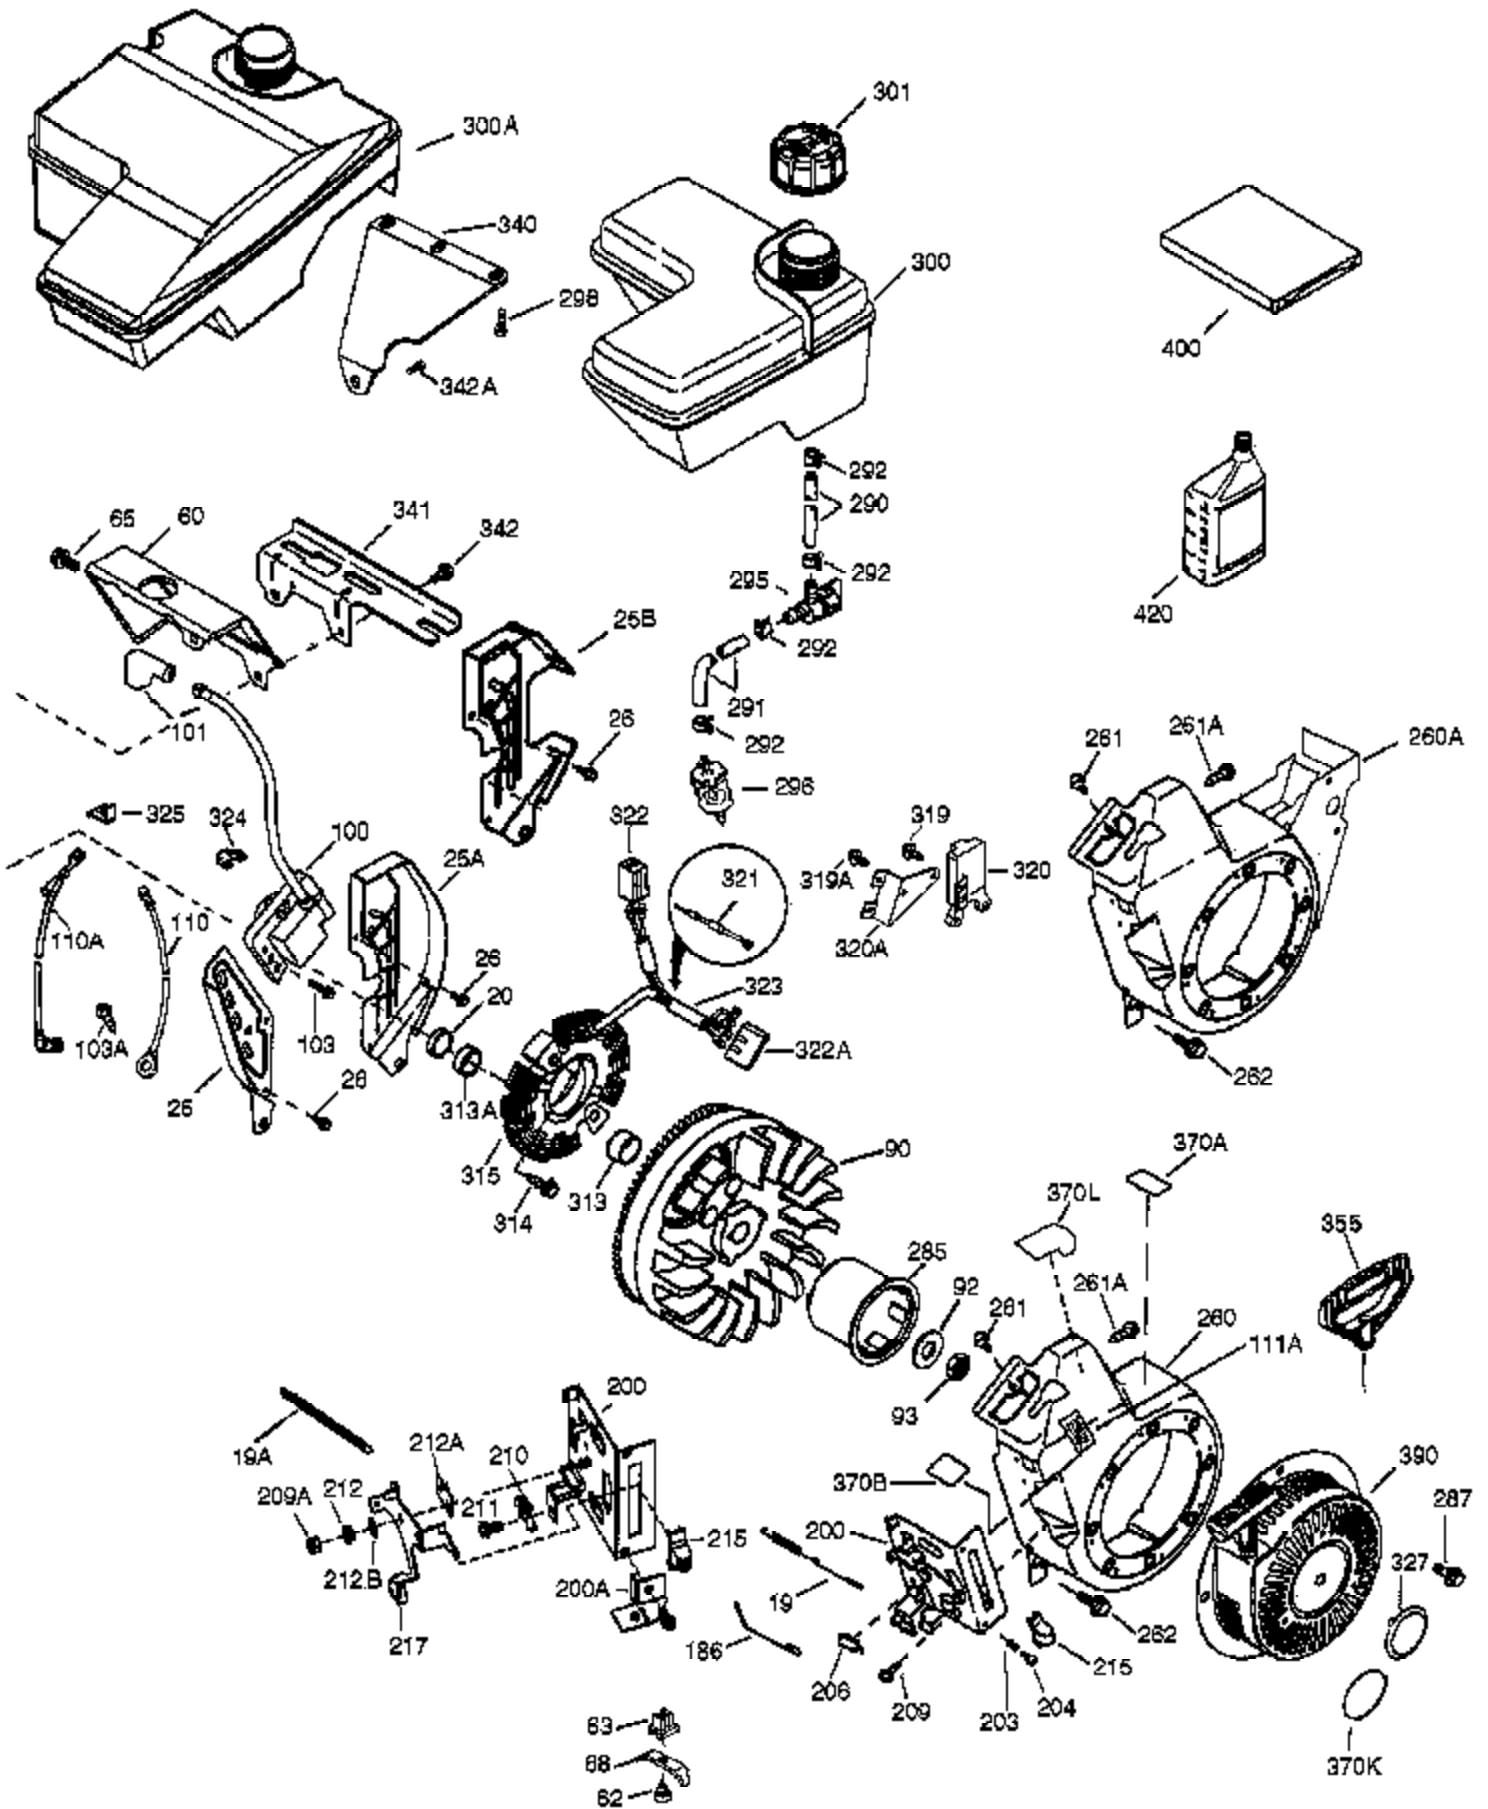

Ref #	Part Number	Qty	Description
19	36750	1	Extension Spring
20	32600	1	Oil Seal
25	36621	1	Air Baffle (Left)
25A	36622	1	Air Baffle (Right)
26	30200	2	Screw, 10-24 x 9/16"
60	36623	1	Blower Housing Extension
65	30200	1	Screw, 10-24 x 9/16"
83	36057	1	Governor Spool
90	611205	1	Flywheel
92	650815	1	Belleville Washer
93	650816	1	Flywheel Nut
100	34443A	1	Solid State Ignition
101	610118	1	Spark Plug Cover
103	651007	2	Screw, Torx T-15, 10-24 x 15/16"
103A	650767	1	Screw, 8-32 x 27/64"
110	35589	1	Ground Wire
110A	36964	1	Ground Wire
111B	611224	1	Rocker On/Off Switch
200	36958	1	Control Bracket
209	650821	1	Screw, 10-32 x 1/2"
260	36864	1	Blower Housing
261A	650821	2	Screw, 10-32 x 1/2"
261	651008	1	Screw, 1/4-20 x 31/64"
262	651008	2	Screw, 1/4-20 x 31/64"
285	35985B	1	Starter Cup
287	0	4	Rivet (Can be purchased locally)
290	30705	1	Fuel Line
291	29774	1	Fuel Line Ass'y
292	26460	4	Fuel Line Clamp
295	35857	1	Fuel Line Shut-Off Valve
300	36863	1	Fuel Tank (Incl. 292 & 301)
301	36754	1	Fuel Cap (Black)
313	34080	1	Spacer
325	29443	1	Wire Clip
341	36644	1	Fuel Tank Bracket
342	651010	2	Screw, 1/4-20 x 7/8"
370K	36695	1	Starter Decal
370A	36261	1	Lubrication Decal
390	590736	1	Rewind Starter (NOTE: This engine could have been built with 590748 starter.)
400	36716A	1	* Gasket Set (Incl. items marked PK in notes) Incl. (1) each of 26756, 27272A, 29673, 35626, 36581, 36624, 36715
420	730225	1	SAE 30 4-Cycle Engine Oil (Quart)