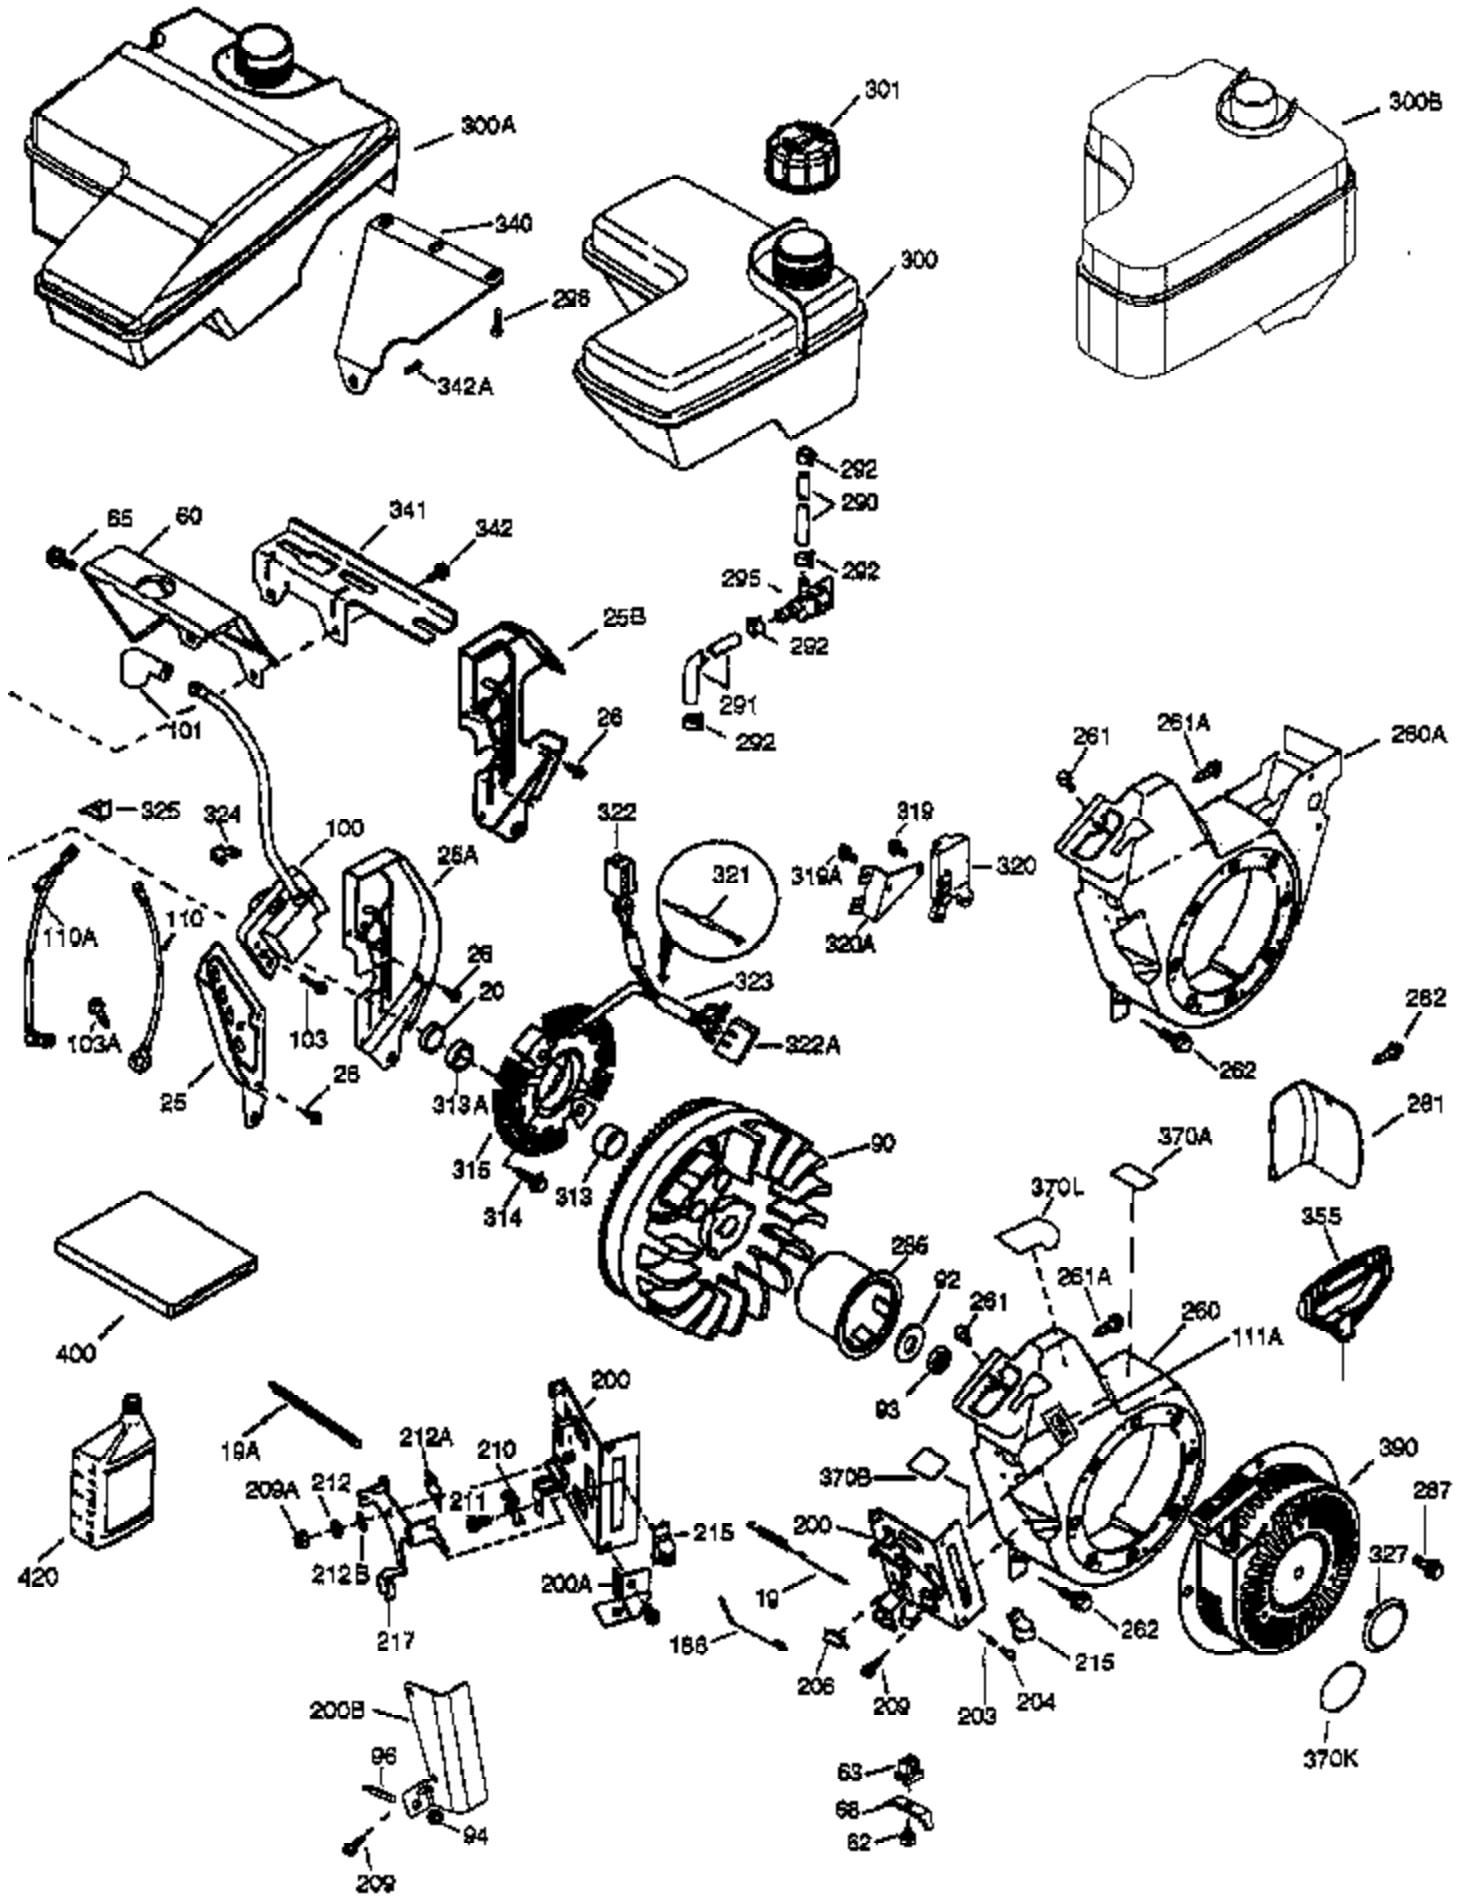

Ref #	Part Number	Qty	Description
19	36750	1	Extension Spring
20	32600	1	Oil Seal
25	36621	1	Air Baffle (Left)
25A	36622	1	Air Baffle (Right)
26	30200	2	Screw, 10-24 x 9/16"
60	36623A	1	Blower Housing Extension
65	30200	1	Screw, 10-24 x 9/16"
90	611205	1	Flywheel
92	650815	1	Belleville Washer
93	650816	1	Flywheel Nut
100	34443B	1	Solid State Ignition
101	610118	1	Spark Plug Cover
103A	650767	1	Screw, 8-32 x 27/64"
103	651007	2	Screw, Torx T-15, 10-24 x 15/16"
110	36964	1	Ground Wire
110A	35589	1	Ground Wire
111B	611224	1	Rocker On/Off Switch
200	36958	1	Control Bracket
209	650821	1	Screw, 10-32 x 1/2"
260	36992	1	Blower Housing
261	651008	1	Screw, 1/4-20 x 31/64"
261A	650821	2	Screw, 10-32 x 1/2"
262	651008	2	Screw, 1/4-20 x 31/64"
285	35985B	1	Starter Cup
287	0	4	Rivet (Can be purchased locally)
290	30705	1	Fuel Line
291	29774	1	Fuel Line
292	26460	4	Fuel Line Clamp
295	35857	1	Fuel Shut-Off Valve
298	650665	2	Screw, 1/4-15 x 3/4"
300	37002	1	Fuel Tank Incl. 292 & 301
301	36754	1	Fuel Cap
313	34080	1	Spacer
325	29443	1	Wire Clip
340	36876	1	Fuel Tank Bracket (Upper)
341	36644	1	Fuel Tank Bracket (Lower)
342	651010	2	Screw, 1/4-20 x 7/8"
342A	650738	1	Screw, 1/4-20 x 5/8"
370K	36695	1	Starter Decal
370A	36261	1	Lubrication Decal
390	590736	1	Rewind Starter (NOTE: This engine could have been built with 590748 starter.)
400	36716A	1	* Gasket Set (Incl. items marked PK in notes) Incl. (1) each of 26756, 27272A, 29673, 35626, 36581, 36624, 36715
420	730225	1	SAE 30 4-Cycle Engine Oil (Quart)