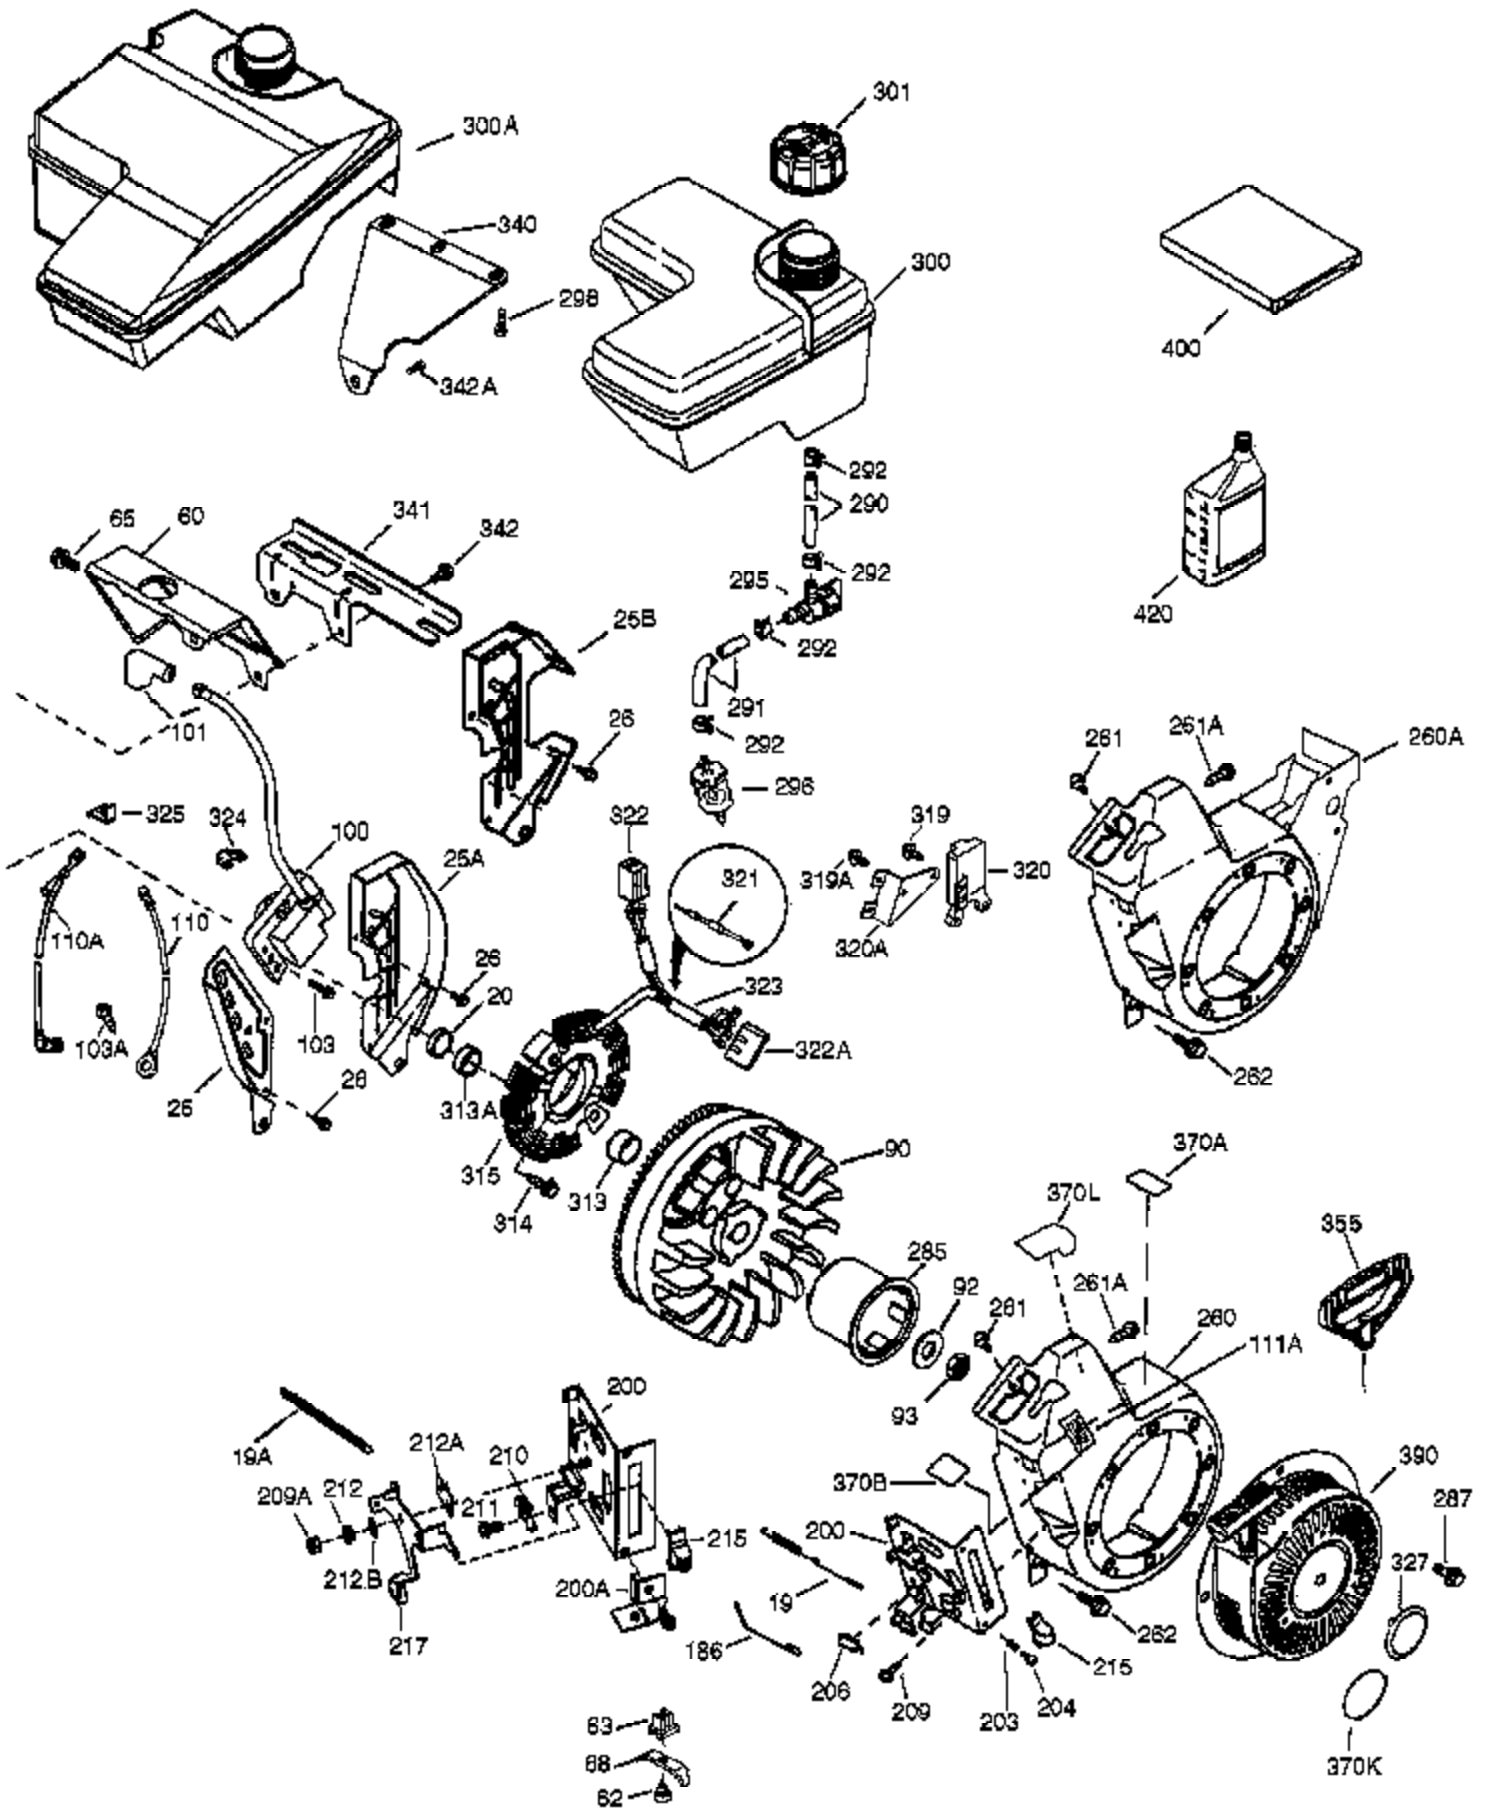

Ref #	Part Number	Qty	Description
19	36750	1	Extension Spring
20	32600	1	Oil Seal
25A	36622	1	Air Baffle (Right)
25	36621	1	Air Baffle (Left)
26	30200	2	Screw, 10-24 x 9/16"
60	36623	1	Blower Housing Extension
65	30200	1	Screw, 10-24 x 9/16"
83	36057	1	Governor Spool
90	611205	1	Flywheel
92	650815	1	Belleville Washer
93	650816	1	Flywheel Nut
100	34443A	1	Solid State Ignition
101	610118	1	Spark Plug Cover
103	651007	2	Screw, Torx T-15, 10-24 x 15/16"
103A	650767	1	Screw, 8-32 x 27/64"
110A	35589	1	Ground Wire
110	36964	1	Ground Wire
111B	611224	1	Rocker On/Off Switch
200	36958	1	Control Bracket
209	650821	1	Screw, 10-32 x 1/2"
260	36992	1	Blower Housing
261A	650821	2	Screw, 10-32 x 1/2"
261	651008	1	Screw, 1/4-20 x 31/64"
262	651008	2	Screw, 1/4-20 x 31/64"
285	35985B	1	Starter Cup
287	0	4	Rivet (Can be purchased locally)
290	30705	1	Fuel Line
291	29774	1	Fuel Line
292	26460	4	Fuel Line Clamp
295	35857	1	Fuel Shut-Off Valve
298	650665	2	Screw, 1/4-15 x 3/4"
300	37002	1	Fuel Tank Incl. 292 & 301
301	36754	1	Fuel Cap
313	34080	1	Spacer
325	29443	1	Wire Clip
340	36876	1	Fuel Tank Bracket (Upper)
341	36644	1	Fuel Tank Bracket (Lower)
342	651010	2	Screw, 1/4-20 x 7/8"
342A	650738	1	Screw, 1/4-20 x 5/8"
370K	36695	1	Starter Decal
370A	36261	1	Lubrication Decal
390	590736	1	Rewind Starter (NOTE: This engine could have been built with 590748 starter.)
400	36716A	1	* Gasket Set (Incl. items marked PK in notes) Incl. (1) each of 26756, 27272A, 29673, 35626, 36581, 36624, 36715
420	730225	1	SAE 30 4-Cycle Engine Oil (Quart)