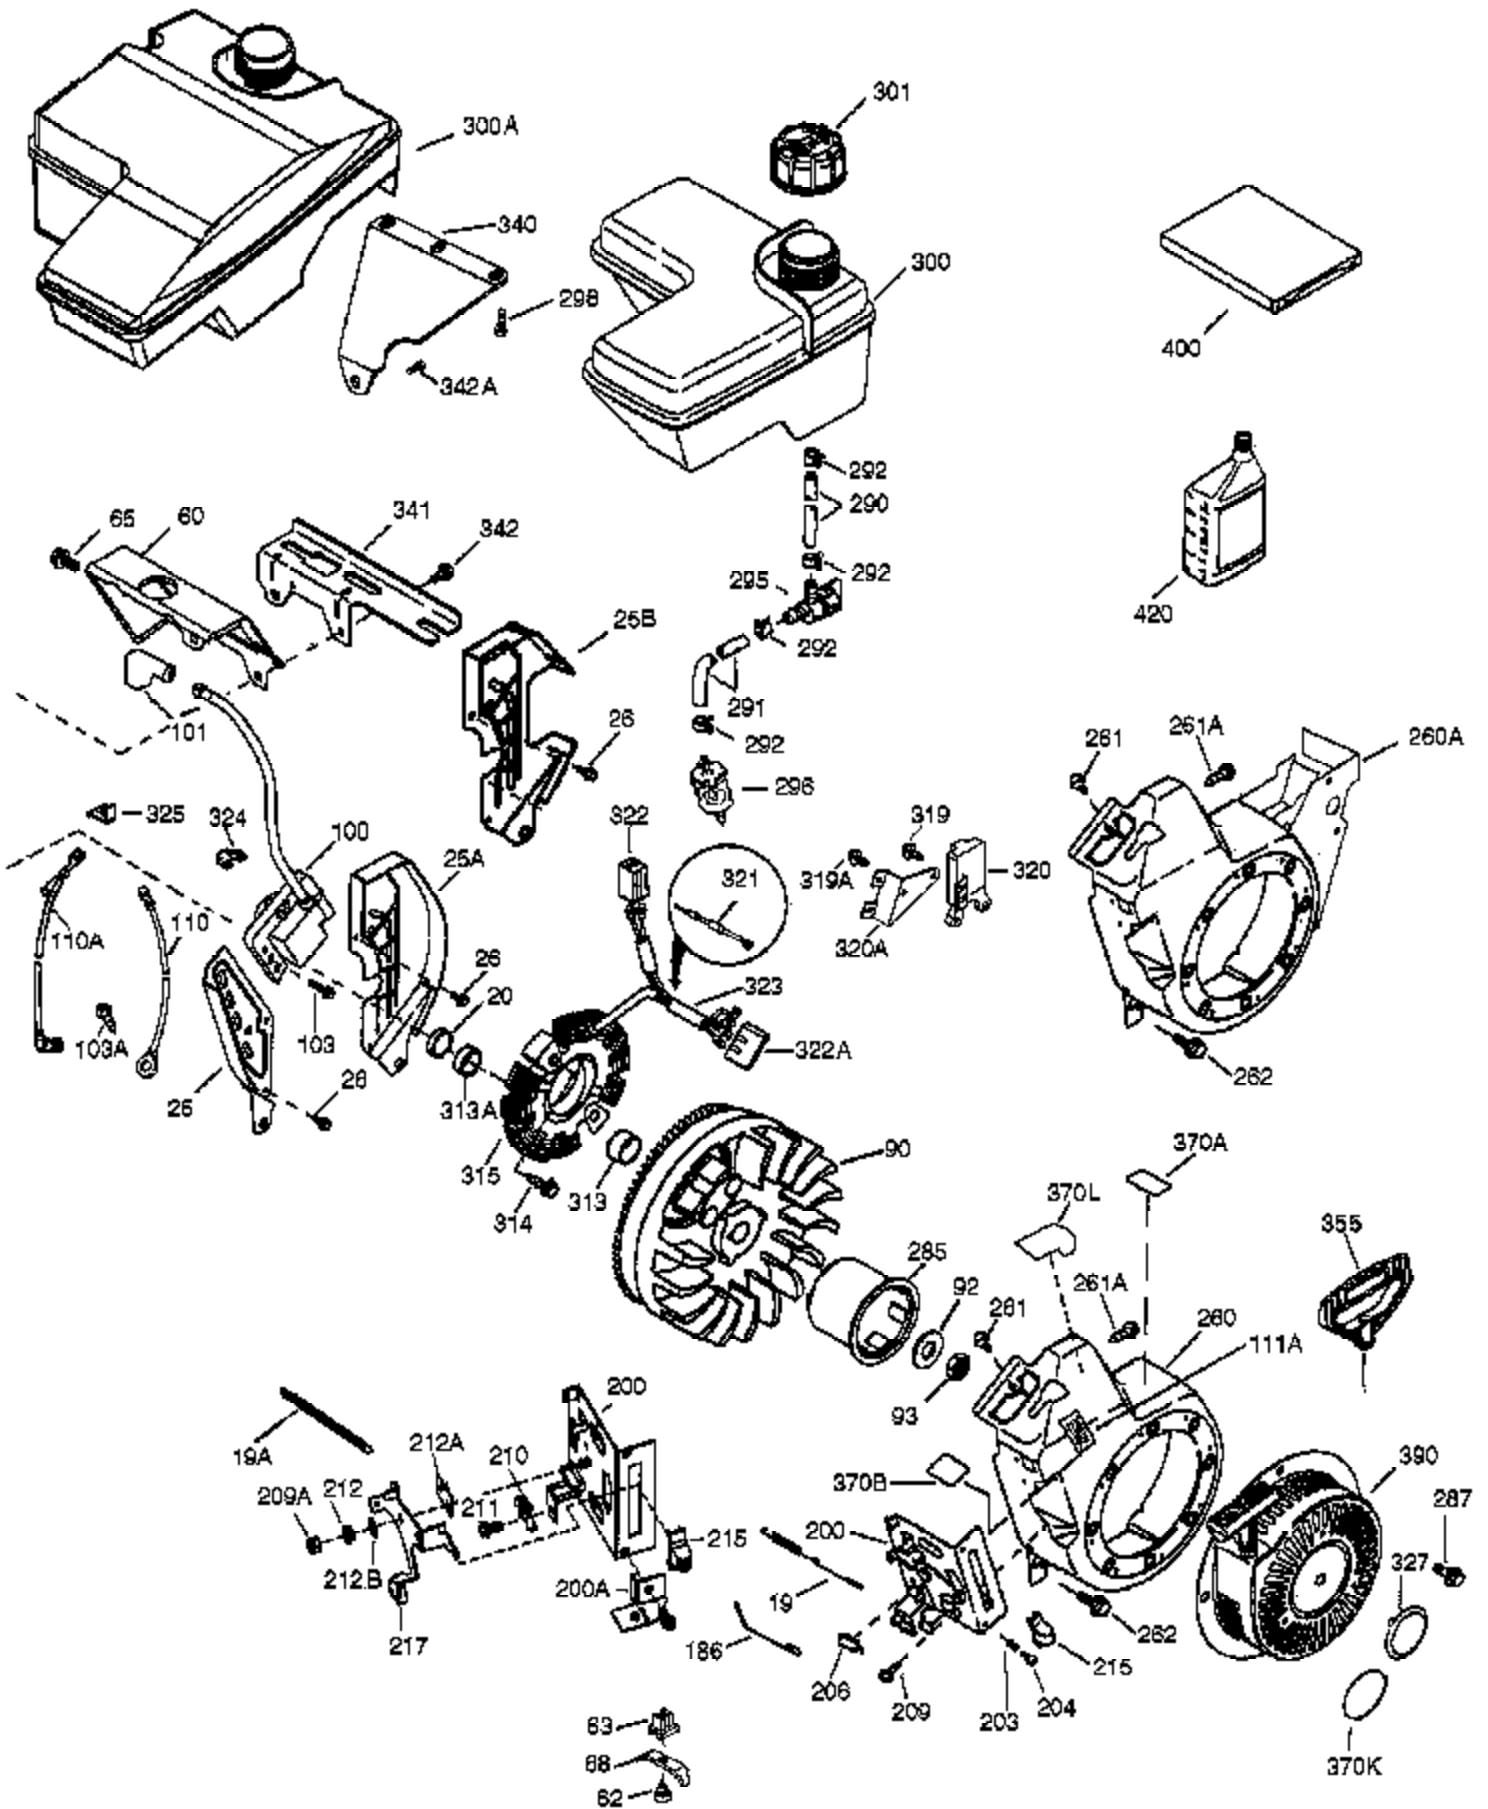

Ref #	Part Number	Qty	Description
19	36710	1	Extension Spring
20	32600	1	Oil Seal
25A	36869	1	Air Baffle (Right)
25	36621	1	Air Baffle (Left)
26	30200	2	Screw, 10-24 x 9/16"
60	36623	1	Blower Housing Extension
65	30200	1	Screw, 10-24 x 9/16"
83	36057	1	Governor Spool
90	611216	1	Flywheel
92	650815	1	Belleville Washer
93	650816	1	Flywheel Nut
100	34443A	1	Solid State Ignition
101	610118	1	Spark Plug Cover
103	651007	2	Screw, Torx T-15, 10-24 x 15/16"
110	36054	1	Ground Wire
186	36711	1	Governor Link
200	36736	1	Control Bracket (Incl. 206, 210 & 211)
206	610973	1	Terminal
209	650821	1	Screw, 10-32 x 1/2"
210	27793	1	Conduit Clip
211	28942	1	Screw, 10-32 x 3/8"
260	36994	1	Blower Housing
261A	650821	2	Screw, 10-32 x 1/2"
261	651008	1	Screw, 1/4-20 x 31/64"
262	651008	2	Screw, 1/4-20 x 31/64"
285	35985B	1	Starter Cup
287	0	4	Rivet (Can be purchased locally)
290	30705	1	Fuel Line
292	26460	2	Fuel Line Clamp
300	36863	1	Fuel Tank (Incl. 292 & 301)
301	36754	1	Fuel Cap
313A	35189	1	Spacer
313	34080	1	Spacer
314	650873	2	Screw, 1/4-20 x 3/4"
315	611113	1	Alternator Coil (3 Amp DC) (Incl. 321 - 323)
321	611161	1	Diode
322	610921	1	Connector Body
323	610922	1	Female Terminal
324	33177	1	Ground Terminal
325	29443	1	Wire Clip
341	36644	1	Fuel Tank Bracket
342	651010	2	Screw, 1/4-20 x 7/8"
370K	36695	1	Starter Decal
370A	36261	1	Lubrication Decal
390	590736	1	Rewind Starter (NOTE: This engine could have been built with 590748 starter.)
400	36716A	1	* Gasket Set (Incl. items marked PK in notes) Incl. (1) each of 26756, 27272A, 29673, 35626, 36581, 36624, 36715
420	730225	1	SAE 30 4-Cycle Engine Oil (Quart)