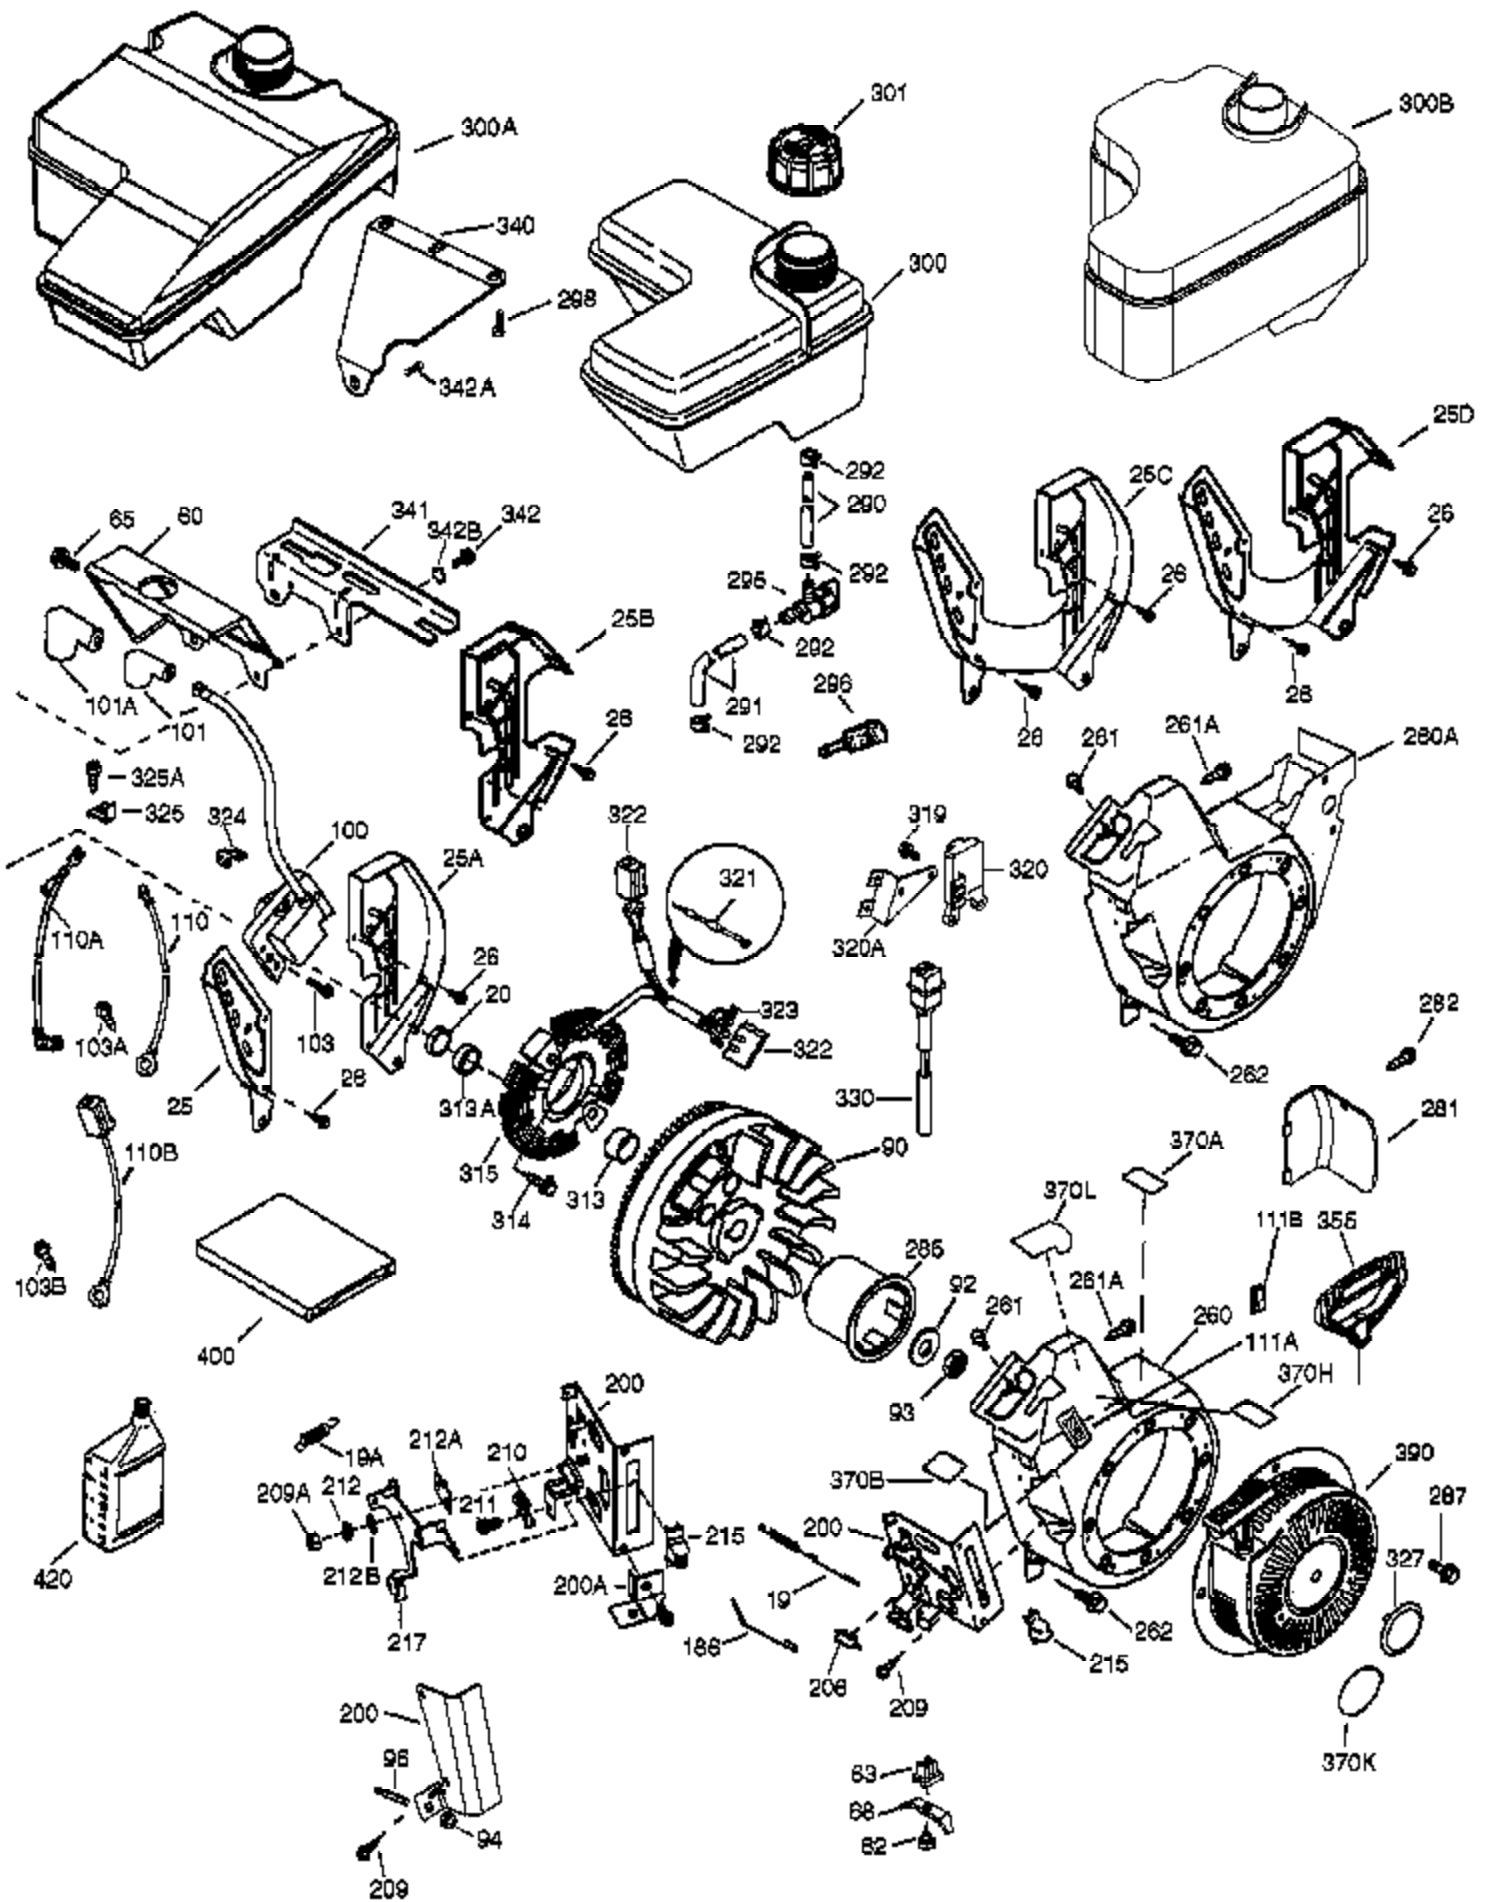

Ref #	Part Number	Qty	Description
19	37111	1	Extension Spring
20	32600	1	Oil Seal
25C	37709	1	Air Baffle (1 pc.)
26	30200	2	Screw, 10-24 x 9/16"
60	36623A	1	Blower Housing Extension
65	30200	1	Screw, 10-24 x 9/16"
90	611205	1	Flywheel
92	650815	1	Belleville Washer
93	650816	1	Flywheel Nut
100	34443C	1	Solid State Ignition
101	610118	1	Spark Plug Cover
103	651007	2	Screw, T-15, 10-24 x 15/16"
110	36054	1	Ground Wire
186	36711	1	Governor Link
200	36736	1	Control Bracket (Incl. 206 & 215)
206	610973	1	Terminal
209	650821	1	Screw, 10-32 x 1/2"
215	36638	1	Control Knob
260	36864	1	Blower Housing
261A	650821	2	Screw, 10-32 x 1/2"
261	651008	1	Screw, 1/4-20 x 31/64"
262	651008	2	Screw, 1/4-20 x 31/64"
285	35985B	1	Starter Cup
287	0	4	Rivet (Can be purchased locally)
290	30705	1	Fuel Line
292	26460	2	Fuel Line Clamp
300	36863	1	Fuel Tank (Incl. 292 & 301)
301	36246	1	Fuel Cap
313	34080	1	Spacer
341	36644	1	Fuel Tank Bracket
342	651010	2	Screw, 1/4-20 x 7/8"
370A	36261	1	Instruction Decal
370B	35703	1	Speed Control Decal
370K	36695	1	Starter Decal
390	590748	1	Rewind Starter (NOTE: This engine could have been built with 590736 starter.)
400	36716A	1	* Gasket Set (Incl. items marked PK in notes)
420	730225	1	SAE 30 4-Cycle Engine Oil (Quart)