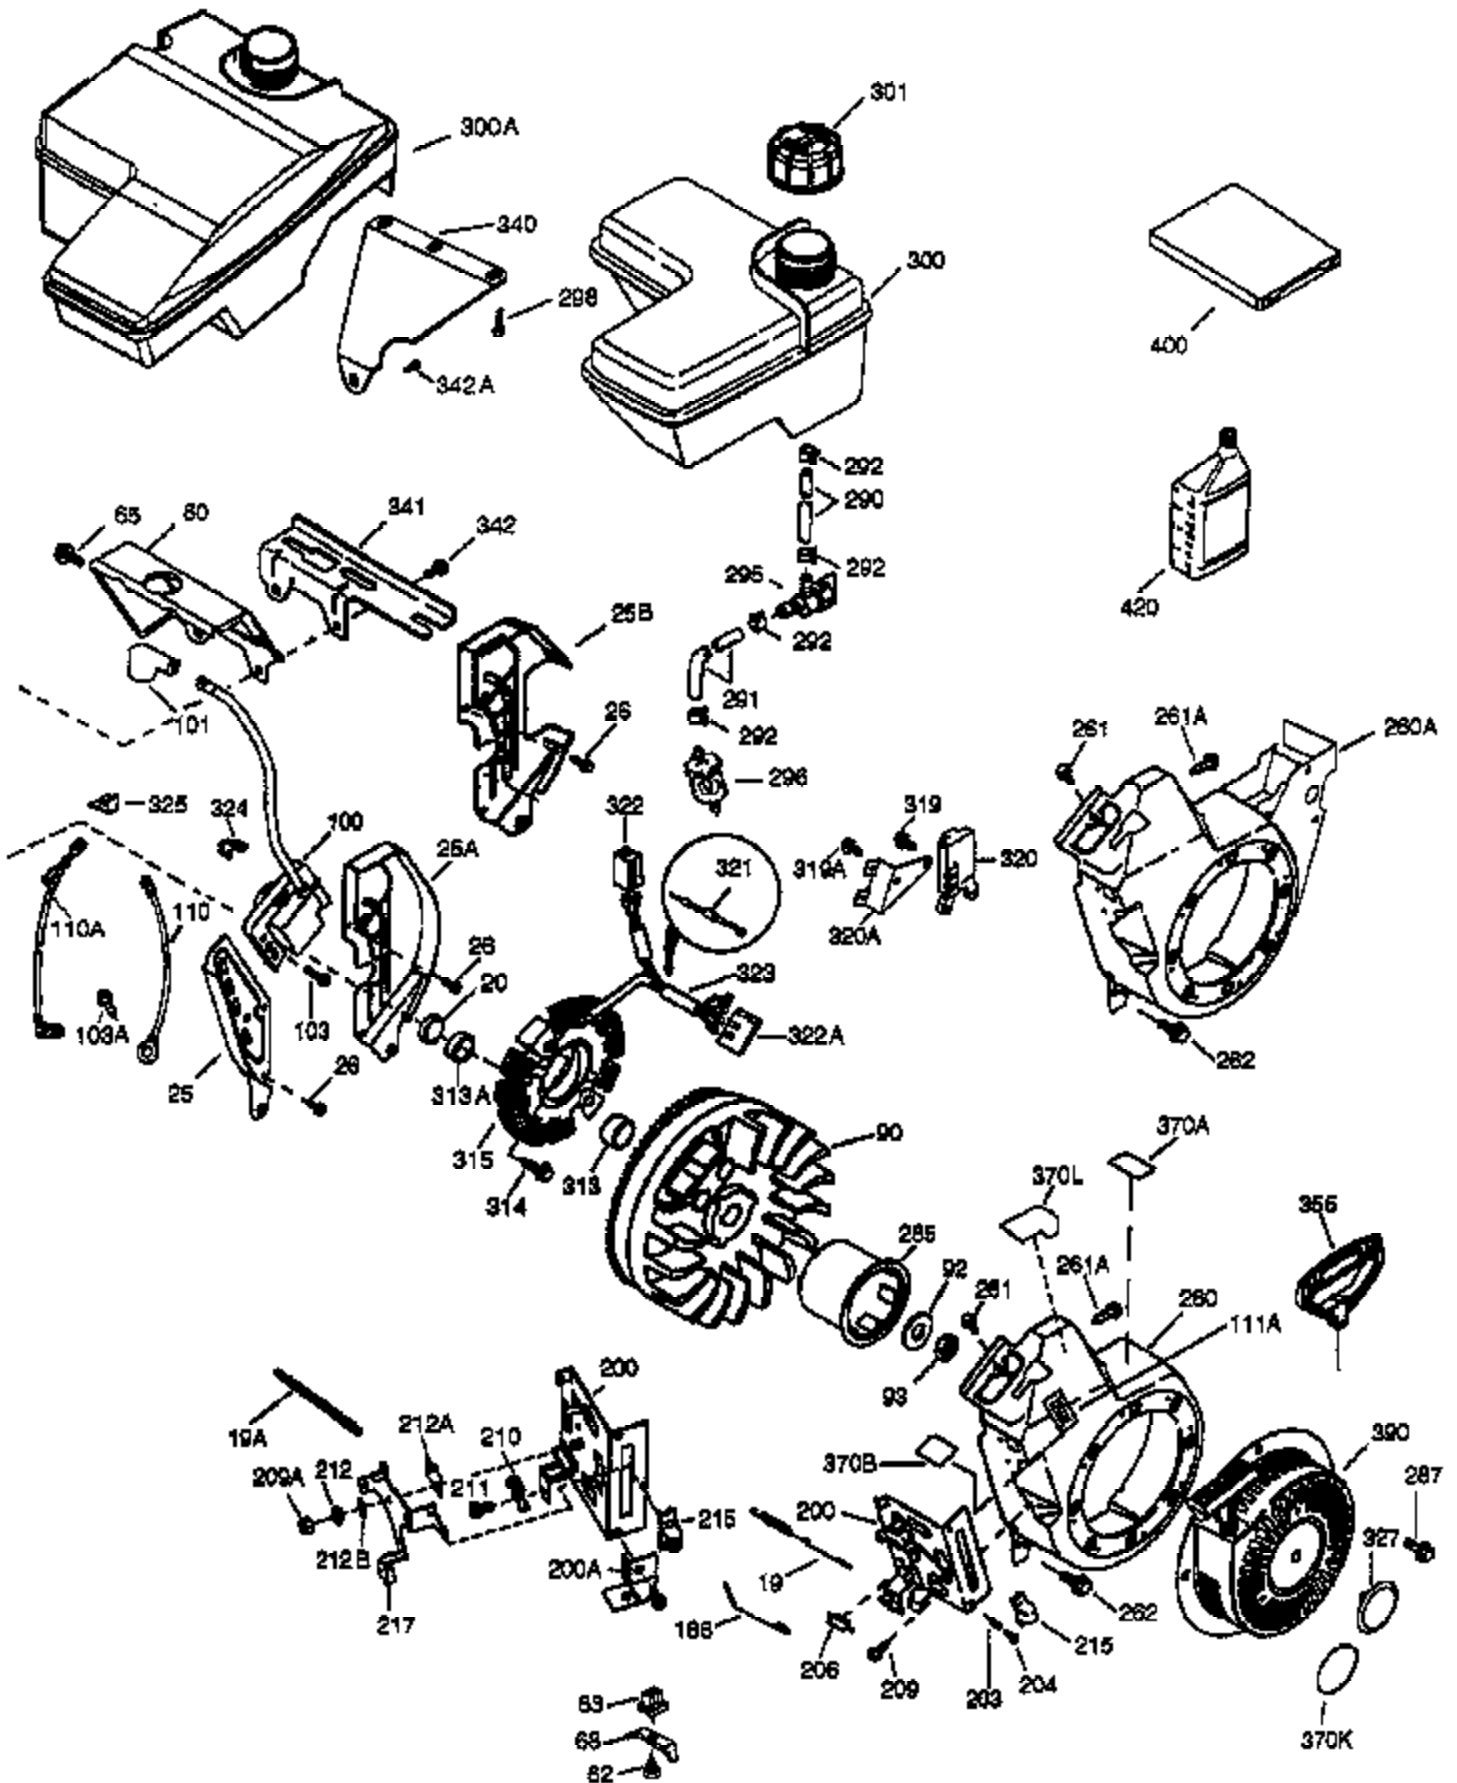

Ref #	Part Number	Qty	Description
19	36750	1	Extension Spring
20	32600	1	Oil Seal
25	36621	1	Air Baffle (Left)
25A	36622	1	Air Baffle (Right)
26	30200	2	Screw, 10-24 x 9/16"
60	36623A	1	Blower Housing Extension
65	30200	1	Screw, 10-24 x 9/16"
90	611205	1	Flywheel
92	650815	1	Belleville Washer
93	650816	1	Flywheel Nut
100	34443B	1	Solid State Ignition
101	610118	1	Spark Plug Cover
103	651007	2	Screw, Torx T-15, 10-24 x 15/16"
103A	650767	1	Screw, 8-32 x 27/64"
110A	36964	1	Ground Wire
110	35589	1	Ground Wire
111A	611226	1	Rocker On/Off Switch
200	36958	1	Control Bracket
209	650821	1	Screw, 10-32 x 1/2"
260	36864	1	Blower Housing
261	651008	1	Screw, 1/4-20 x 31/64"
261A	650821	2	Screw, 10-32 x 1/2"
262	651008	2	Screw, 1/4-20 x 31/64"
285	35985B	1	Starter Cup
287	0	4	Rivet (Can be purchased locally)
290	30705	1	Fuel Line
292	26460	2	Fuel Line Clamp
300	36863	1	Fuel Tank (Incl. 292 & 301)
301	36754	1	Fuel Cap (Black)
313	34080	1	Spacer
325	29443	1	Wire Clip
341	36644	1	Fuel Tank Bracket
342	651010	2	Screw, 1/4-20 x 7/8"
370A	36261	1	Lubrication Decal
370K	36695	1	Starter Decal
370L	36771	1	Oil Sensor Decal
390	590736	1	Rewind Starter (NOTE: This engine could have been built with 590748 starter.)
400	36716A	1	* Gasket Set (Incl. items marked PK in notes) Incl. (1) each of 26756, 27272A, 29673, 35626, 36581, 36624, 36715
420	730225	1	SAE 30 4-Cycle Engine Oil (Quart)