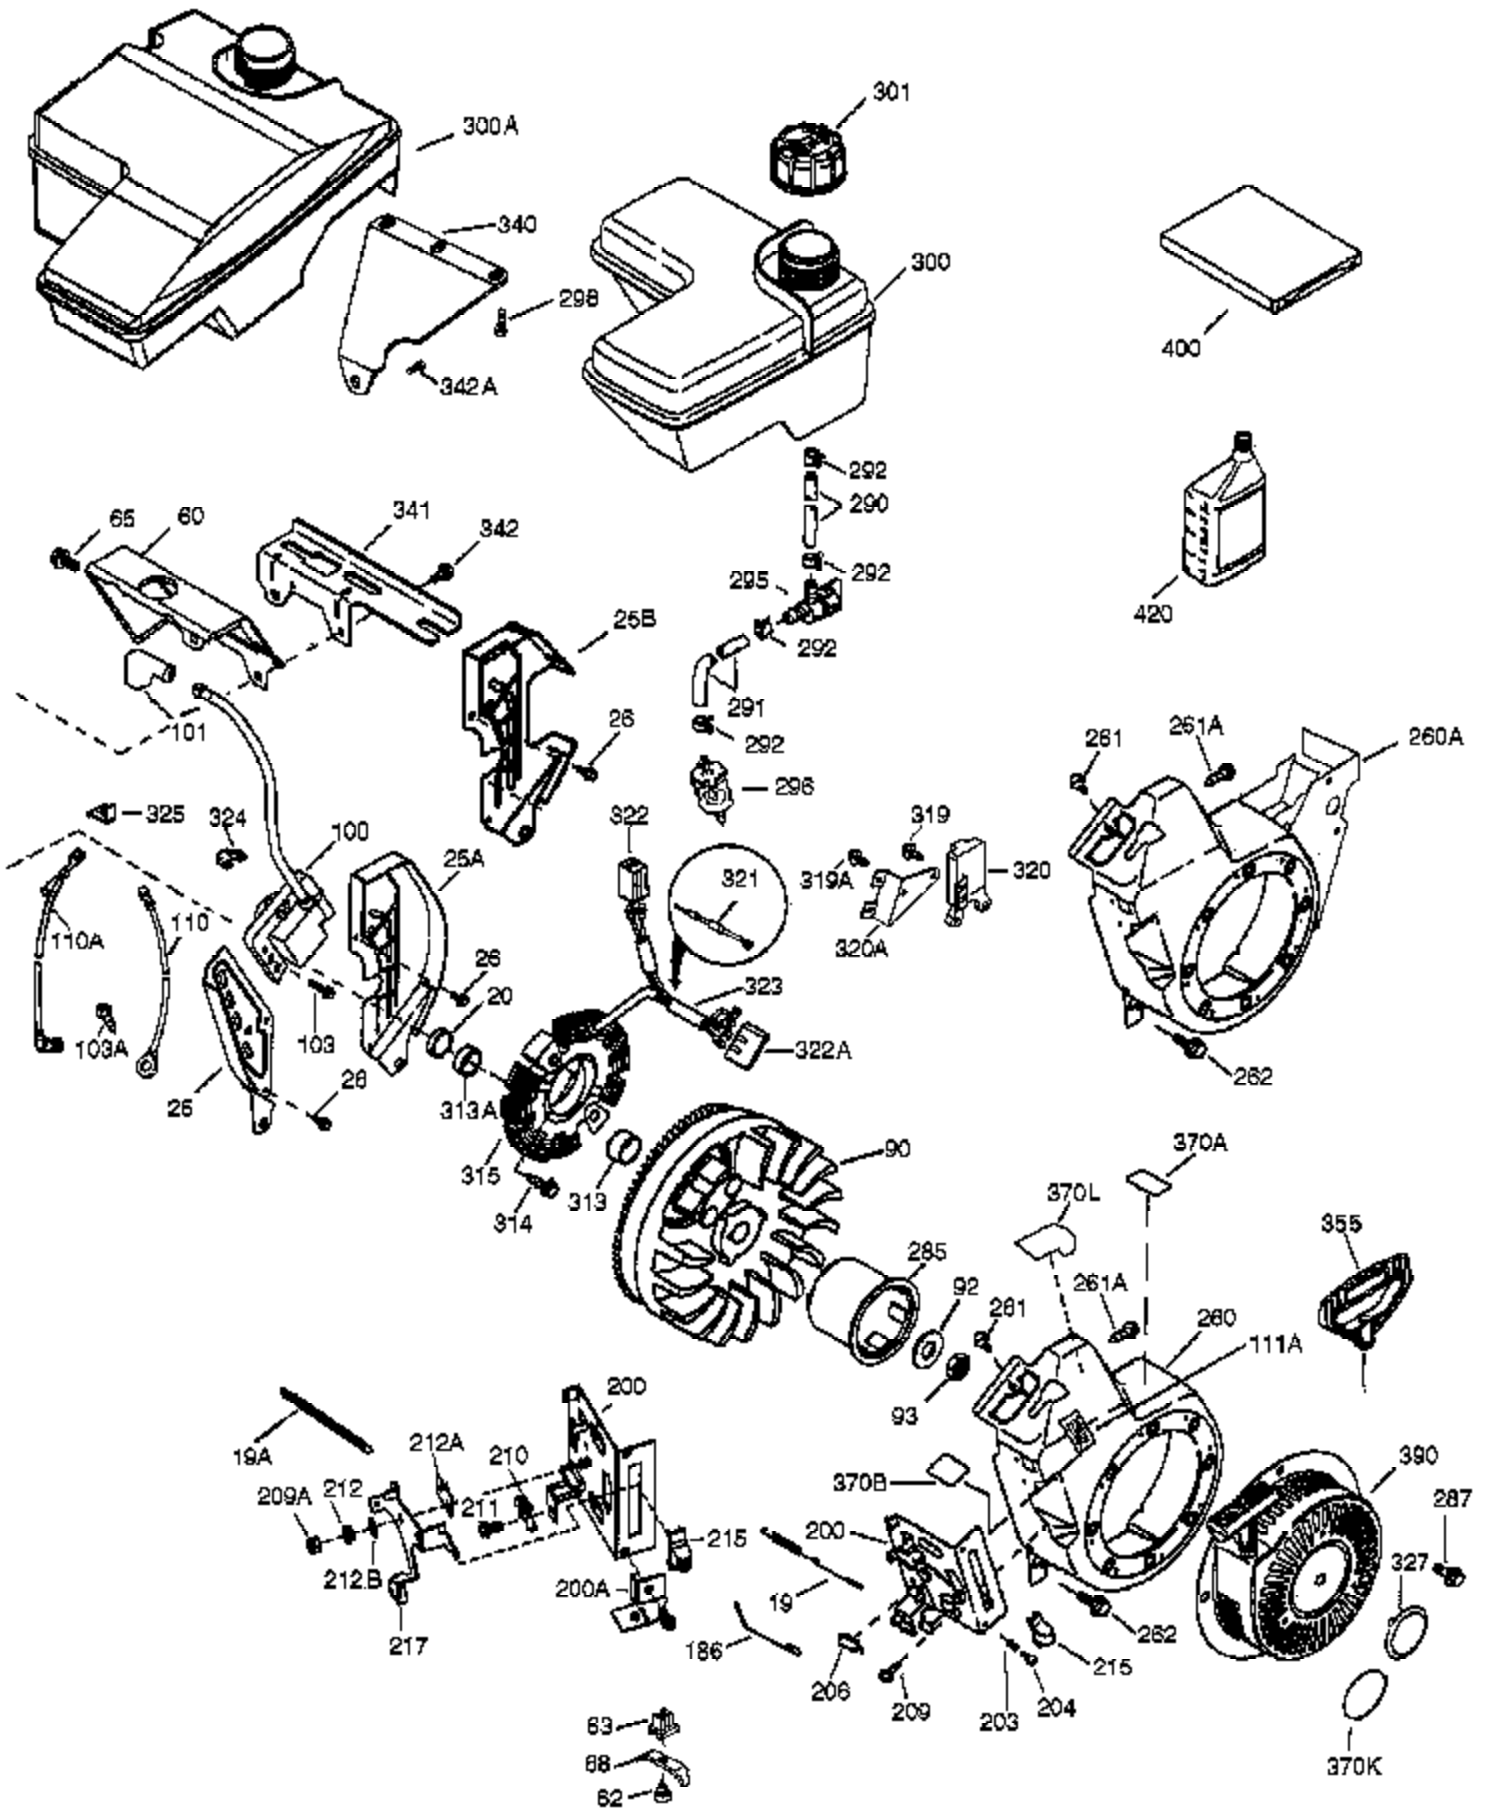

Ref #	Part Number	Qty	Description
19	37111	1	Extension Spring
20	32600	1	Oil Seal
25	36621	1	Air Baffle (Left)
25A	36622	1	Air Baffle (Right)
26	30200	2	Screw, 10-24 x 9/16"
60	36623A	1	Blower Housing Extension
65	30200	1	Screw, 10-24 x 9/16"
83	36057	1	Governor Spool
90	611205	1	Flywheel
92	650815	1	Belleville Washer
93	650816	1	Flywheel Nut
100	34443B	1	Solid State Ignition
103	651007	2	Screw, Torx T-15, 10-24 x 15/16"
110	36054	1	Ground Wire
151A	40016A	1	Intake Valve Seal
186	36711	1	Governor Link
200A	36686	1	Boden Wire Bracket
200	36736	1	Control Bracket (Incl. 206 & 209A thr u 217)
206	610973	1	Terminal
209A	651016	1	Nut
209	650821	1	Screw, 10-32 x 1/2"
210	27793	1	Conduit Clip
211	28942	1	Screw, 10-32 x 3/8"
212A	36685	1	Bearing Plate
212	30773	1	Bushing
212B	651017	1	Washer
215	36638	1	Control Knob
217	36684	1	Control Lever
260	36864	1	Blower Housing
261A	650821	2	Screw, 10-32 x 1/2"
261	651008	3	Screw, 1/4-20 x 31/64"
285	35985B	1	Starter Cup
287	0	4	Rivet (Can be purchased locally)
290	30705	1	Fuel Line (11.00")
292	26460	2	Fuel Line Clamp
300	36863	1	Fuel Tank (Incl. 292 & 301)
301	36246	1	Fuel Cap
313	34080	1	Spacer
325A	30200	1	Screw, 10-24 X 9/16"
325	37471	1	Fuel Line Bracket
341	36644	1	Fuel Tank Bracket
342	651010	2	Screw, 1/4-20 x 7/8"
370A	36261	1	Identification Decal
370K	36695	1	Starter Decal(Replaces 5.0 HP Decal)
370B	35703	1	Speed Control Decal
390	590736	1	Rewind Starter (NOTE: This engine could have been built with 590748 starter.)
400	36716A	1	* Gasket Set (Incl. items marked PK in notes) Incl. (1) each of 26756, 27272A, 29673, 35626, 36581, 36624, 36715
420	730225	1	SAE 30 4-Cycle Engine Oil (Quart)