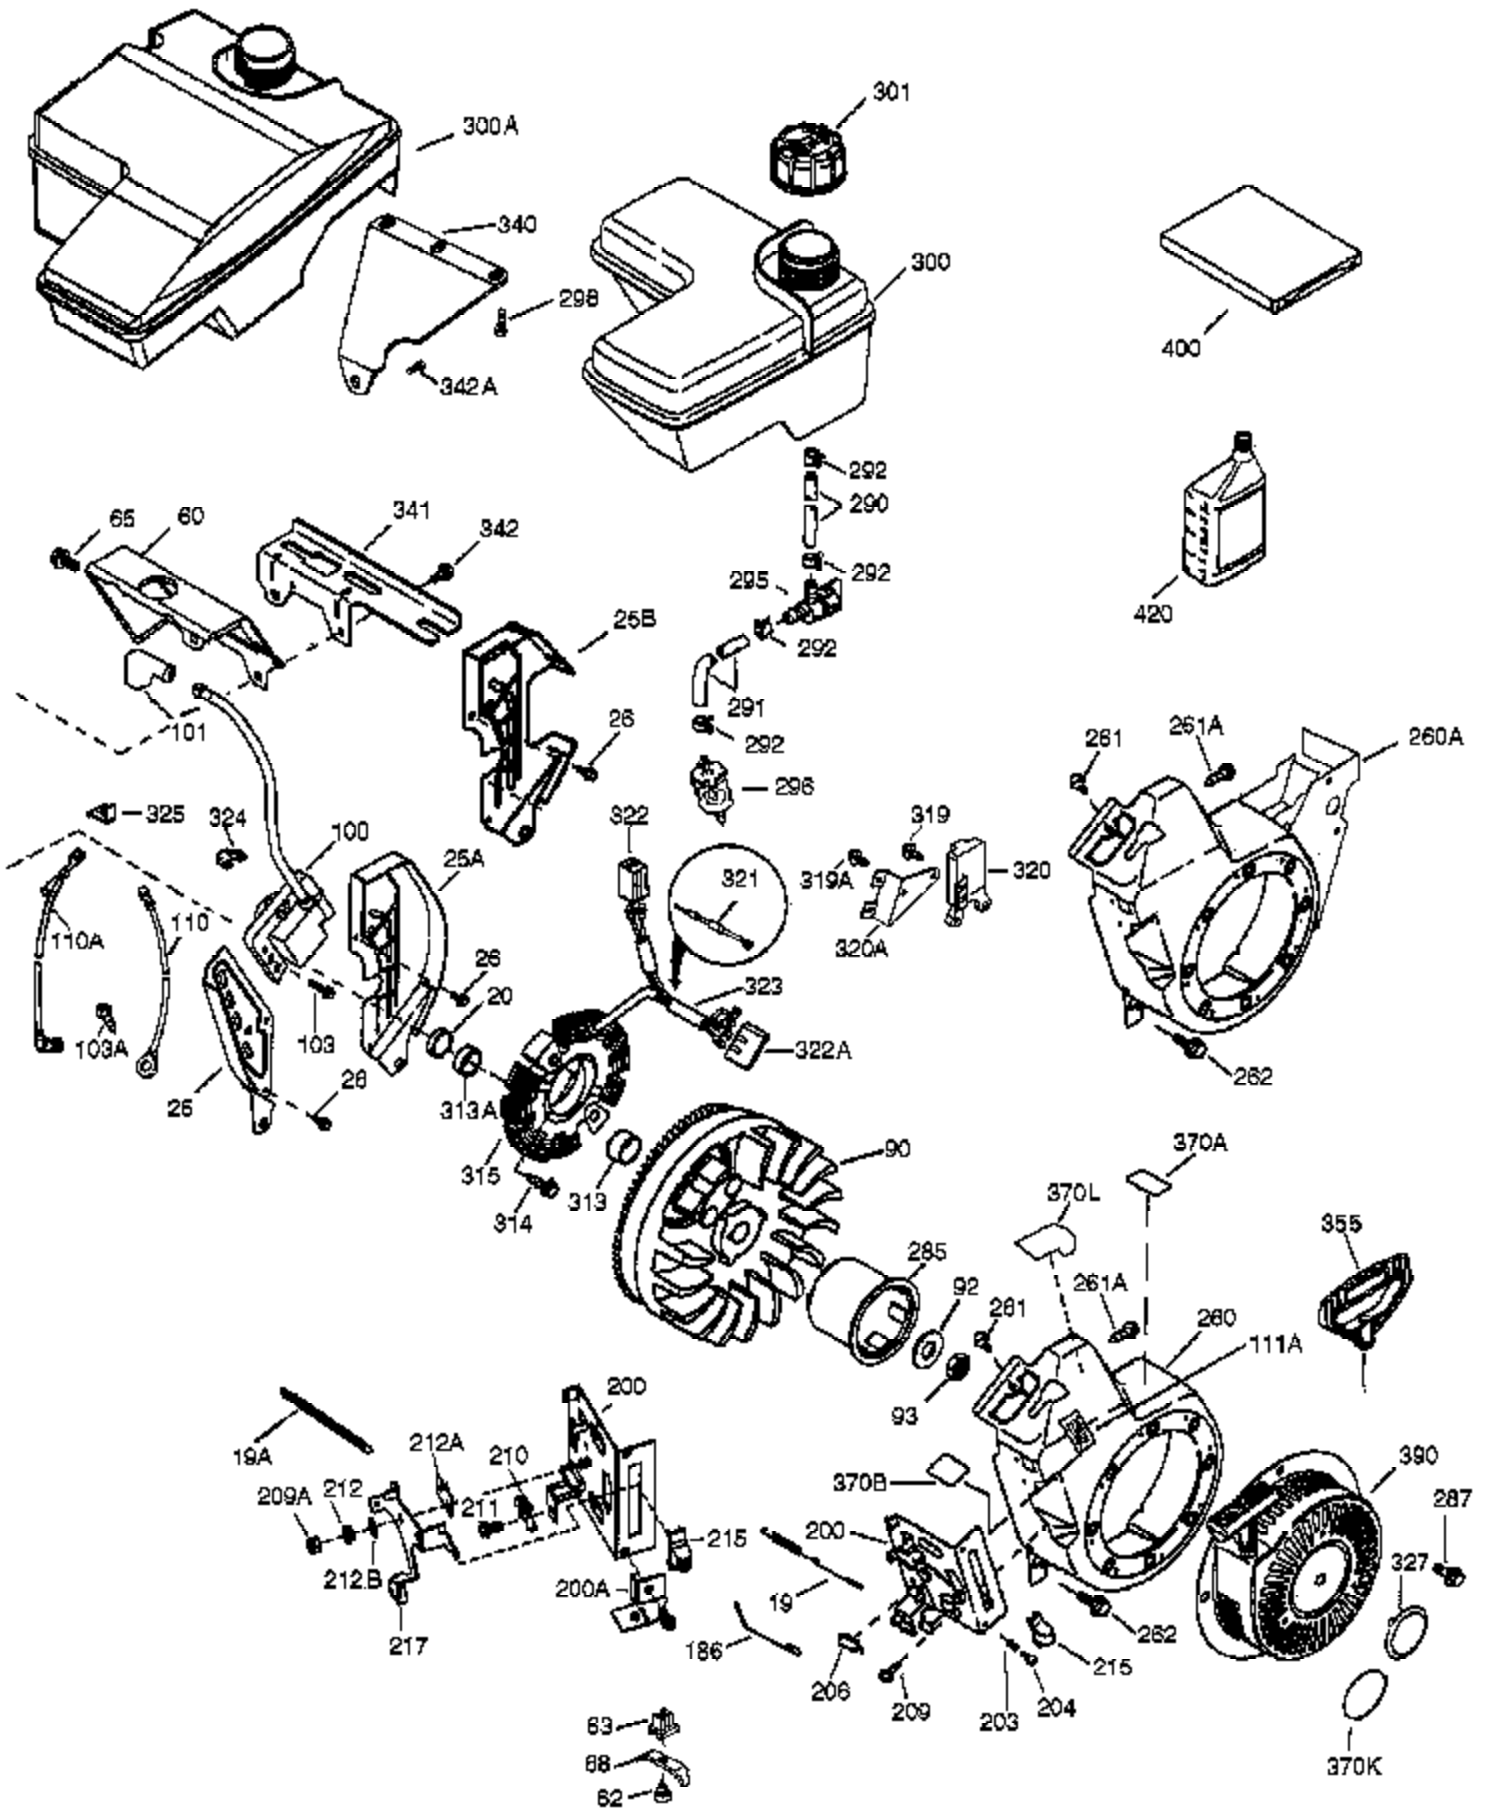

Ref #	Part Number	Qty	Description
19	36710	1	Extension Spring
20	32600	1	Oil Seal
25A	36622	1	Air Baffle (Right)
25	36621	1	Air Baffle (Left)
26	30200	2	Screw, 10-24 x 9/16"
60	36623	1	Blower Housing Extension
62	650760	1	Screw, 8-32 x 3/8"
63	28545	1	Grommet
65	30200	1	Screw, 10-24 x 9/16"
68	33356	1	Ground Terminal
83	36057	1	Governor Spool
90	611205	1	Flywheel
92	650815	1	Belleville Washer
93	650816	1	Flywheel Nut
100	34443A	1	Solid State Ignition
101	610118	1	Spark Plug Cover
103	651007	2	Screw, Torx T-15, 10-24 x 15/16"
110	36679A	1	Ground Wire
186	36711	1	Governor Link
200	36736	1	Control Bracket (Incl. 206, 210 & 211)
206	610973	1	Terminal
209	650821	1	Screw, 10-32 x 1/2"
210	27793	1	Conduit Clip
211	28942	1	Screw, 10-32 x 3/8"
260	36864	1	Blower Housing
261A	650821	2	Screw, 10-32 x 1/2"
261	651008	1	Screw, 1/4-20 x 31/64"
262	651008	2	Screw, 1/4-20 x 31/64"
285	35985B	1	Starter Cup
287	651008	4	Screw, 1/4-20 x 31/64"
290	30705	1	Fuel Line
292	26460	2	Fuel Line Clamp
300	36863	1	Fuel Tank (Incl. 292 & 301)
301	36246	1	Fuel Cap
313	34080	1	Spacer
325	29443	1	Wire Clip
341	36644	1	Fuel Tank Bracket
342	651010	2	Screw, 1/4-20 x 7/8"
370A	36261	1	Lubrication Decal
370K	36695	1	Starter Decal
390	590704	1	Rewind Starter
400	36716A	1	* Gasket Set (Incl. items marked PK i n notes) Incl. (1) each of 26756, 27272A, 29673, 35626, 36581, 36624, 36715
420	730225	1	SAE 30 4-Cycle Engine Oil (Quart)