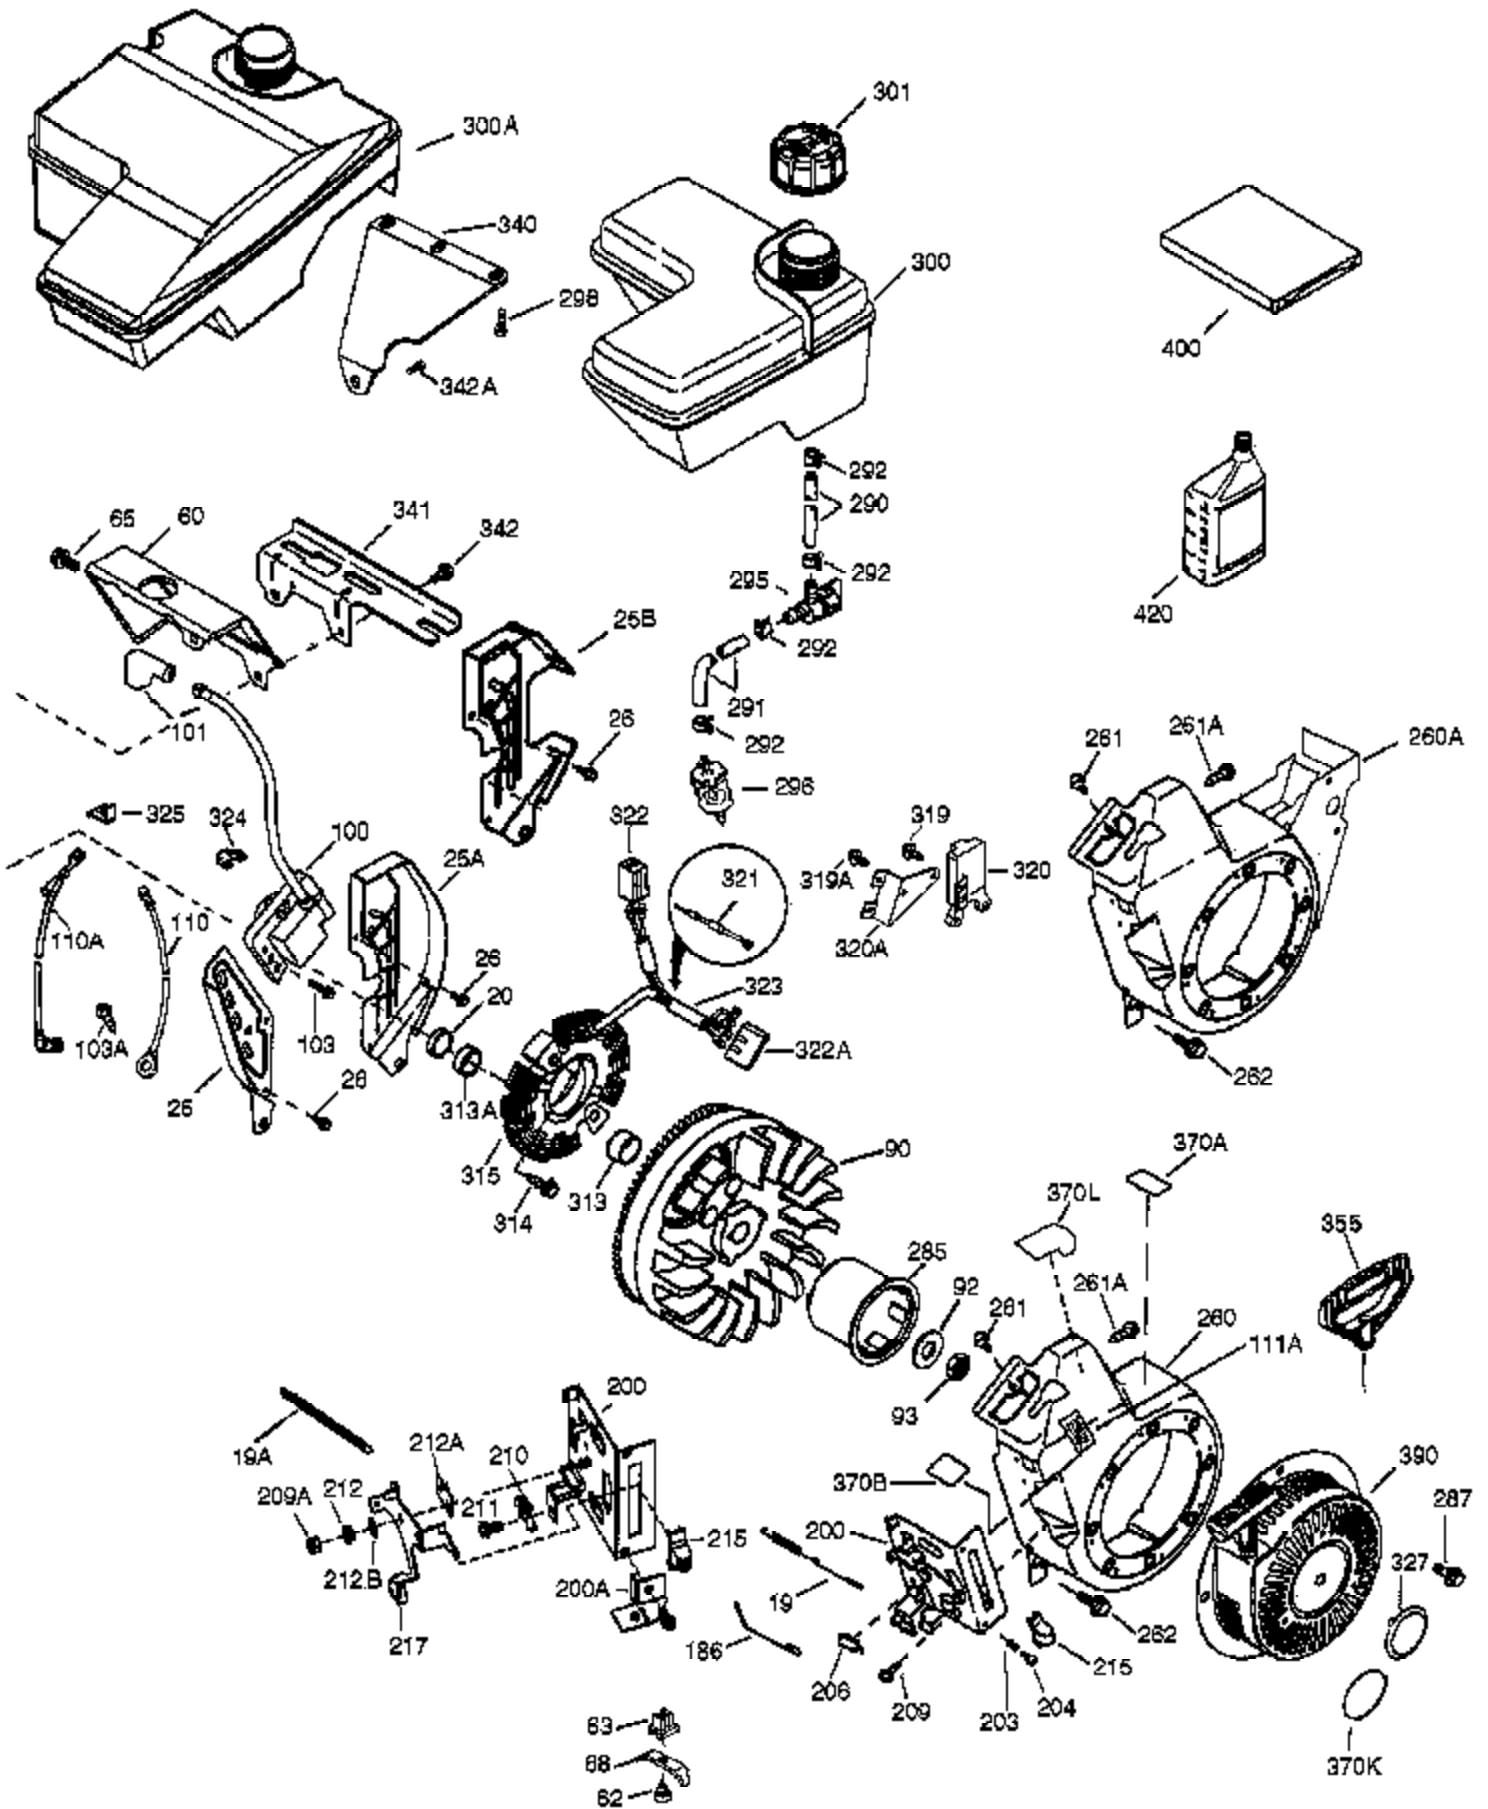

Ref #	Part Number	Qty	Description
161	651008	2	Screw, 1/4-20 x 31/64"
173	36675	1	Breather Tube
178	650852	2	Nut, 1/4-20
182	650451	2	Screw, 1/4-20 x 1"
184	26756	1	* Carburetor To Intake Pipe Gasket
185	36631	1	Intake Pipe
207	36632	1	Throttle Link
223	650451	2	Screw, 1/4-20 x 1"
224	36581	1	* Intake Pipe Gasket
238	28820	2	Screw, 10-32 x 1/2"
239	27272A	1	* Air Cleaner Gasket
240	36633	1	Air Cleaner Body (Incl. 239)
245	36046	1	Air Cleaner Filter
250	36635A	1	Air Cleaner Cover
251	650886	1	Wing Nut
252	650821	1	Screw, 10-32 x 1/2"
253	36701	1	Compression Release Weight
254	36702	1	Compression Release Spring
275	36641	1	Muffler
277	650988	2	Screw, 1/4-20 x 2-9/32"
278	36674	1	Spacer
279	650852	2	Nut & Lock Washer
280	36893	1	Heat Shield
310	36678	1	Dipstick
380	640017	1	Carburetor (Incl. 184)
416	36085	1	Spark Arrestor Kit (Incl. 417) (Optional)
417	650760	1	Screw, 8-32 x 3/8"
600	651013	1	Washer