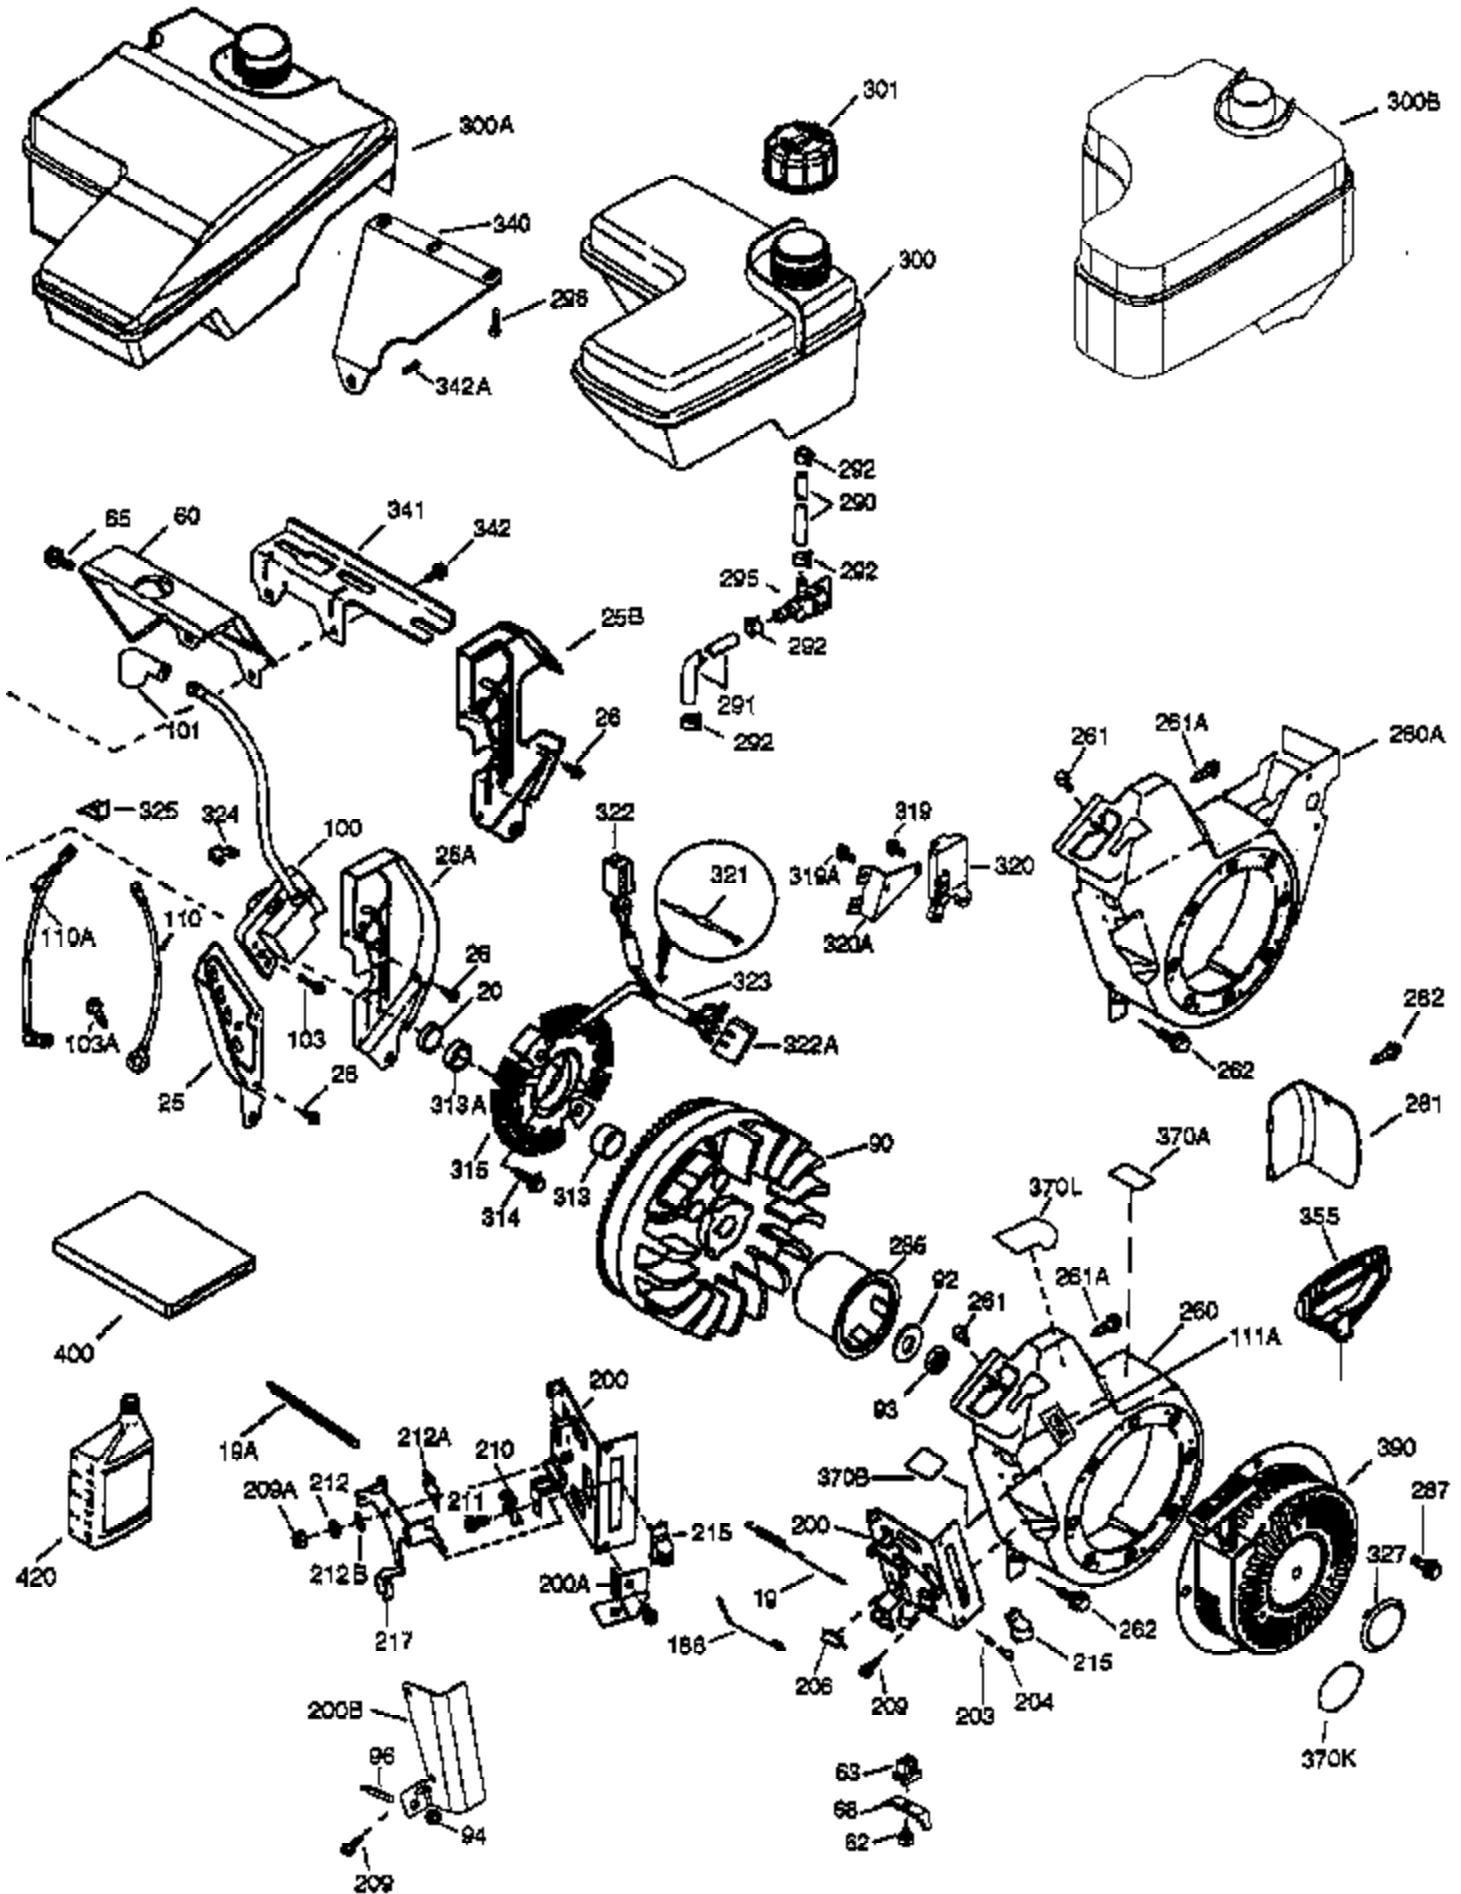

Ref #	Part Number	Qty	Description
19	37111	1	Extension Spring
19A	36741	1	Extension Spring
20	32600	1	Oil Seal
25A	36622	1	Air Baffle (Right)
25	36621	1	Air Baffle (Left)
26	30200	2	Screw, 10-24 x 9/16"
60	36623A	1	Blower Housing Extension
62	650760	1	Screw, 8-32 x 3/8"
63	28545	1	Grommet
65	30200	1	Screw, 10-24 x 9/16"
68	33356	1	Ground Terminal
90	611205	1	Flywheel
92	650815	1	Belleville Washer
93	650816	1	Flywheel Nut
100	34443B	1	Solid State Ignition
101	610118	1	Spark Plug Cover
103	651007	2	Screw, Torx T-15, 10-24 x 15/16"
103A	650767	1	Screw, 8-32 x 27/64"
110	36963	1	Ground Wire
110A	36964	1	Ground Wire
111B	611224	1	Rocker Switch (On/Off)
151A	40016A	1	Intake Valve Seal
186	36711	1	Governor Link
200A	37249	1	Control Bracket
200	36740A	1	Control Bracket (Incl. 19A, 210 & 211)
209	650821	1	Screw, 10-32 x 1/2"
210	27793	1	Conduit Clip
211	28942	1	Screw, 10-32 x 3/8"
260	36864	1	Blower Housing
261	651008	1	Screw, 1/4-20 x 31/64"
261A	650821	2	Screw, 10-32 x 1/2"
262	651008	2	Screw, 1/4-20 x 31/64"
285	35985B	1	Starter Cup
287	0	4	Rivet (Can be purchased locally)
290	30705	1	Fuel Line
292	26460	2	Fuel Line Clamp
300	36863	1	Fuel Tank (Incl. 292)
301	36754	1	Fuel Cap
313	34080	1	Spacer
325A	30200	1	Screw, 10-24 x 9/16"
325	37471	1	Fuel Line Bracket
341	36644	1	Fuel Tank Bracket
342	651010	2	Screw, 1/4-20 x 7/8"
370K	36695	1	Starter Decal
370A	36261	1	Lubrication Decal
390	590736	1	Rewind Starter (NOTE: This engine could have been built with 590748 starter.)
400	36716A	1	* Gasket Set (Incl. items marked PK in notes) Incl. (1) each of 26756, 27272A, 29673, 35626, 36581, 36624, 36715
420	730225	1	SAE 30 4-Cycle Engine Oil (Quart)