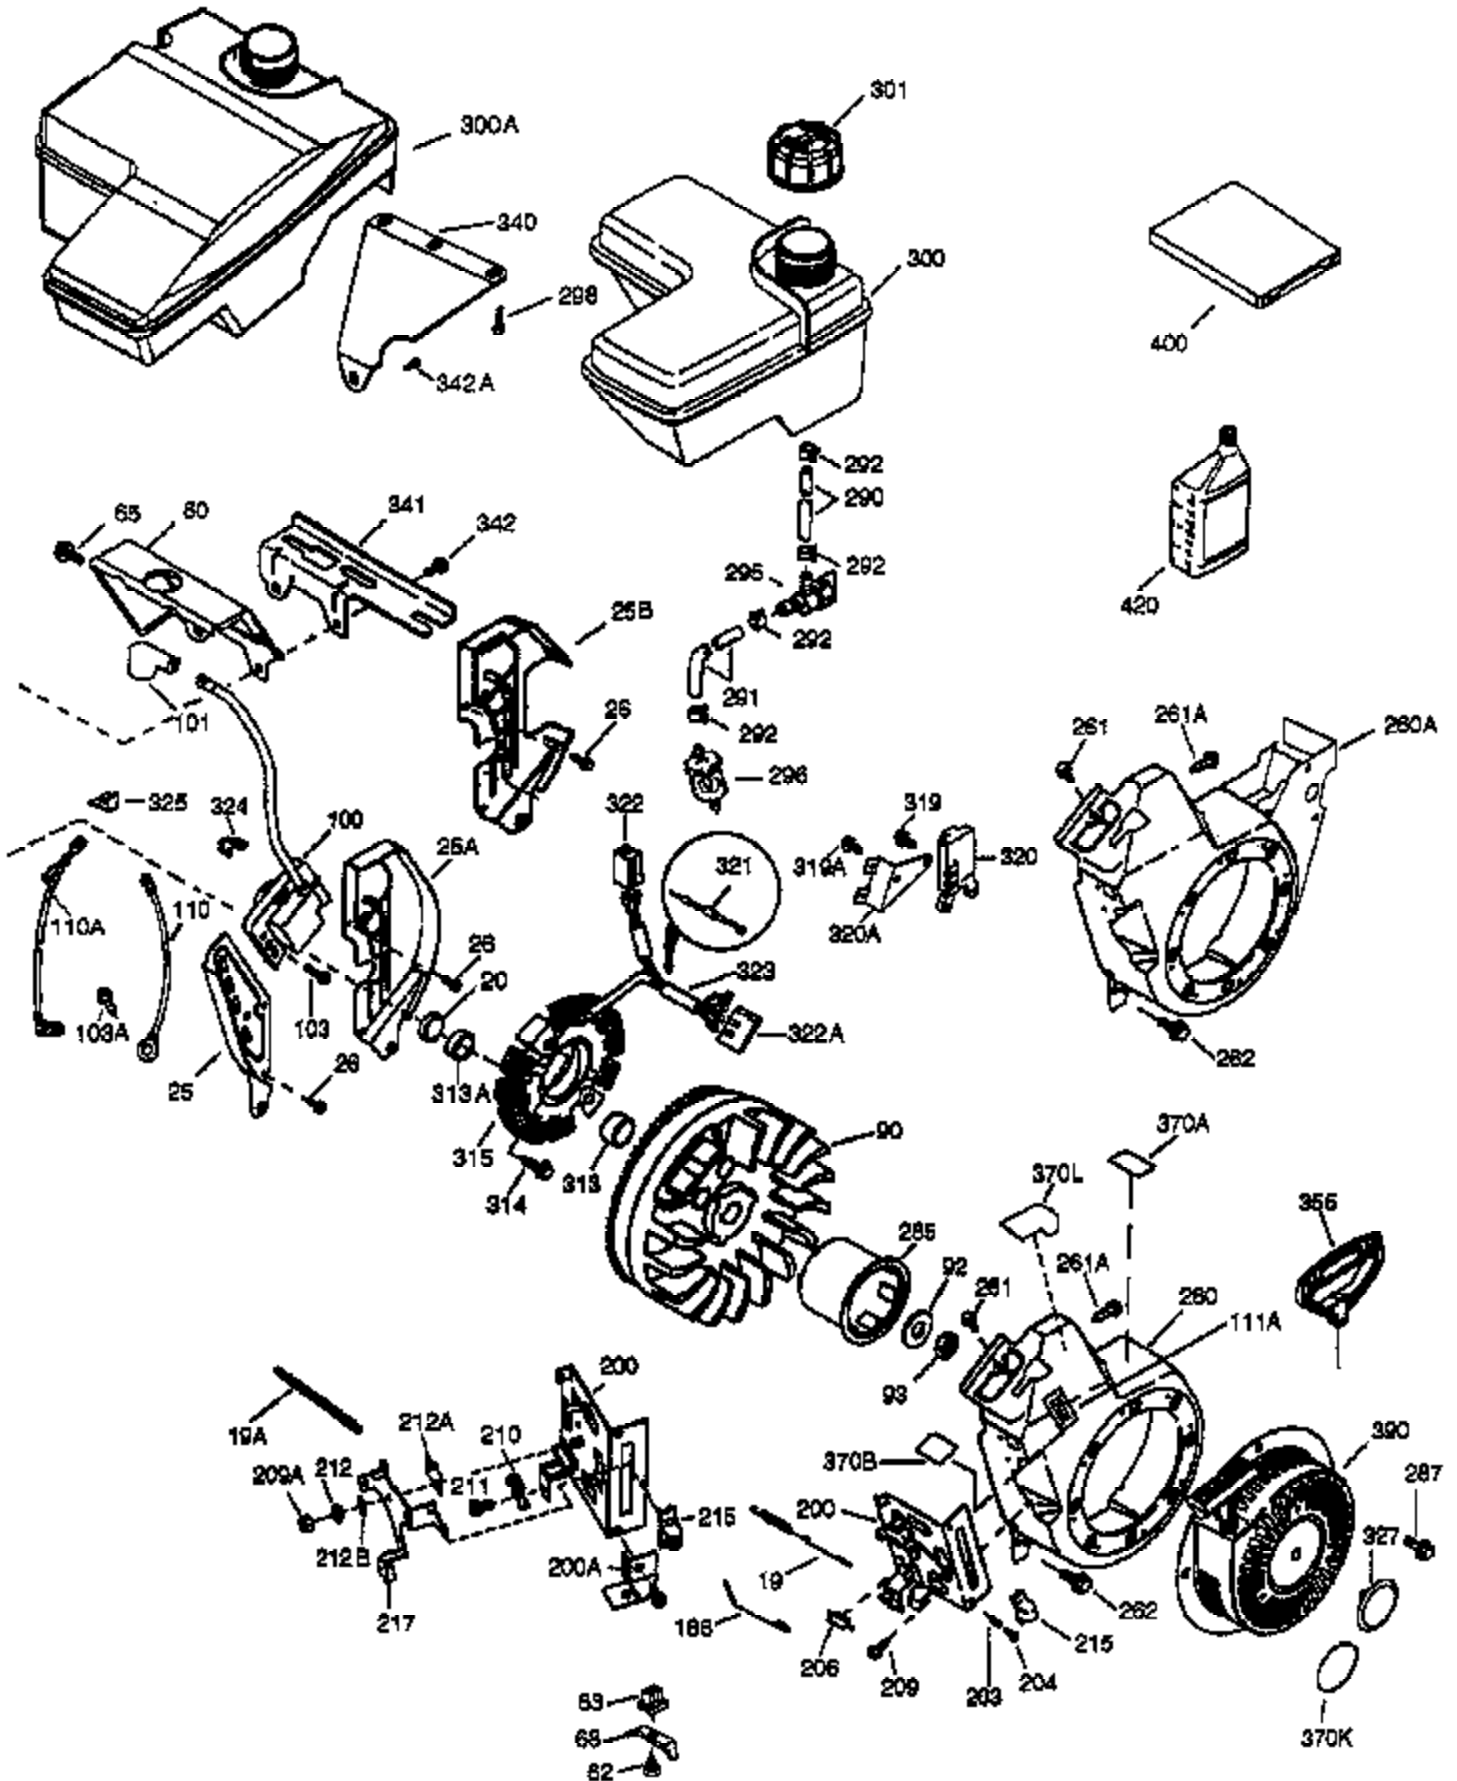

Ref #	Part Number	Qty	Description
19	36710	1	Extension Spring
19A	36741	1	Extension Spring
20	32600	1	Oil Seal
25	36621	1	Air Baffle (Left)
25A	36622	1	Air Baffle (Right)
26	30200	2	Screw, 10-24 x 9/16"
60	36623A	1	Blower Housing Extension
62	650760	1	Screw, 8-32 x 3/8"
63	28545	1	Grommet
65	30200	1	Screw, 10-24 x 9/16"
68	33356	1	Ground Terminal
90	611205	1	Flywheel
92	650815	1	Belleville Washer
93	650816	1	Flywheel Nut
100	34443B	1	Solid State Ignition
101	610118	1	Spark Plug Cover
103	651007	2	Screw, Torx T-15, 10-24 x 15/16"
103A	650767	1	Screw, 8-32 x 27/64"
110	36963	1	Ground Wire
110A	36964	1	Ground Wire
111B	611224	1	Rocker On/Off Switch
186	36711	1	Governor Link
200A	37249	1	Control Bracket
200	36740A	1	Control Bracket (Incl. 19A, 210 & 211)
209	650821	1	Screw, 10-32 x 1/2"
210	27793	1	Conduit Clip
211	28942	1	Screw, 10-32 x 3/8"
260	36864	1	Blower Housing
261A	650821	2	Screw, 10-32 x 1/2"
261	651008	1	Screw, 1/4-20 x 31/64"
262	651008	2	Screw, 1/4-20 x 31/64"
285	35985B	1	Starter Cup
287	0	4	Rivet (Can be purchased locally)
290	30705	1	Fuel Line
292	26460	2	Fuel Line Clamp
300	36863	1	Fuel Tank (Incl. 292)
301	36754	1	Fuel Cap
313	34080	1	Spacer
325	29443	1	Wire Clip
341	36644	1	Fuel Tank Bracket
342	651010	2	Screw, 1/4-20 x 7/8"
370A	36261	1	Lubrication Decal
370K	36695	1	Starter Decal
390	590736	1	Rewind Starter (NOTE: This engine could have been built with 590748 starter.)
400	36716A	1	* Gasket Set (Incl. items marked PK in notes) Incl. (1) each of 26756, 27272A, 29673, 35626, 36581, 36624, 36715
420	730225	1	SAE 30 4-Cycle Engine Oil (Quart)