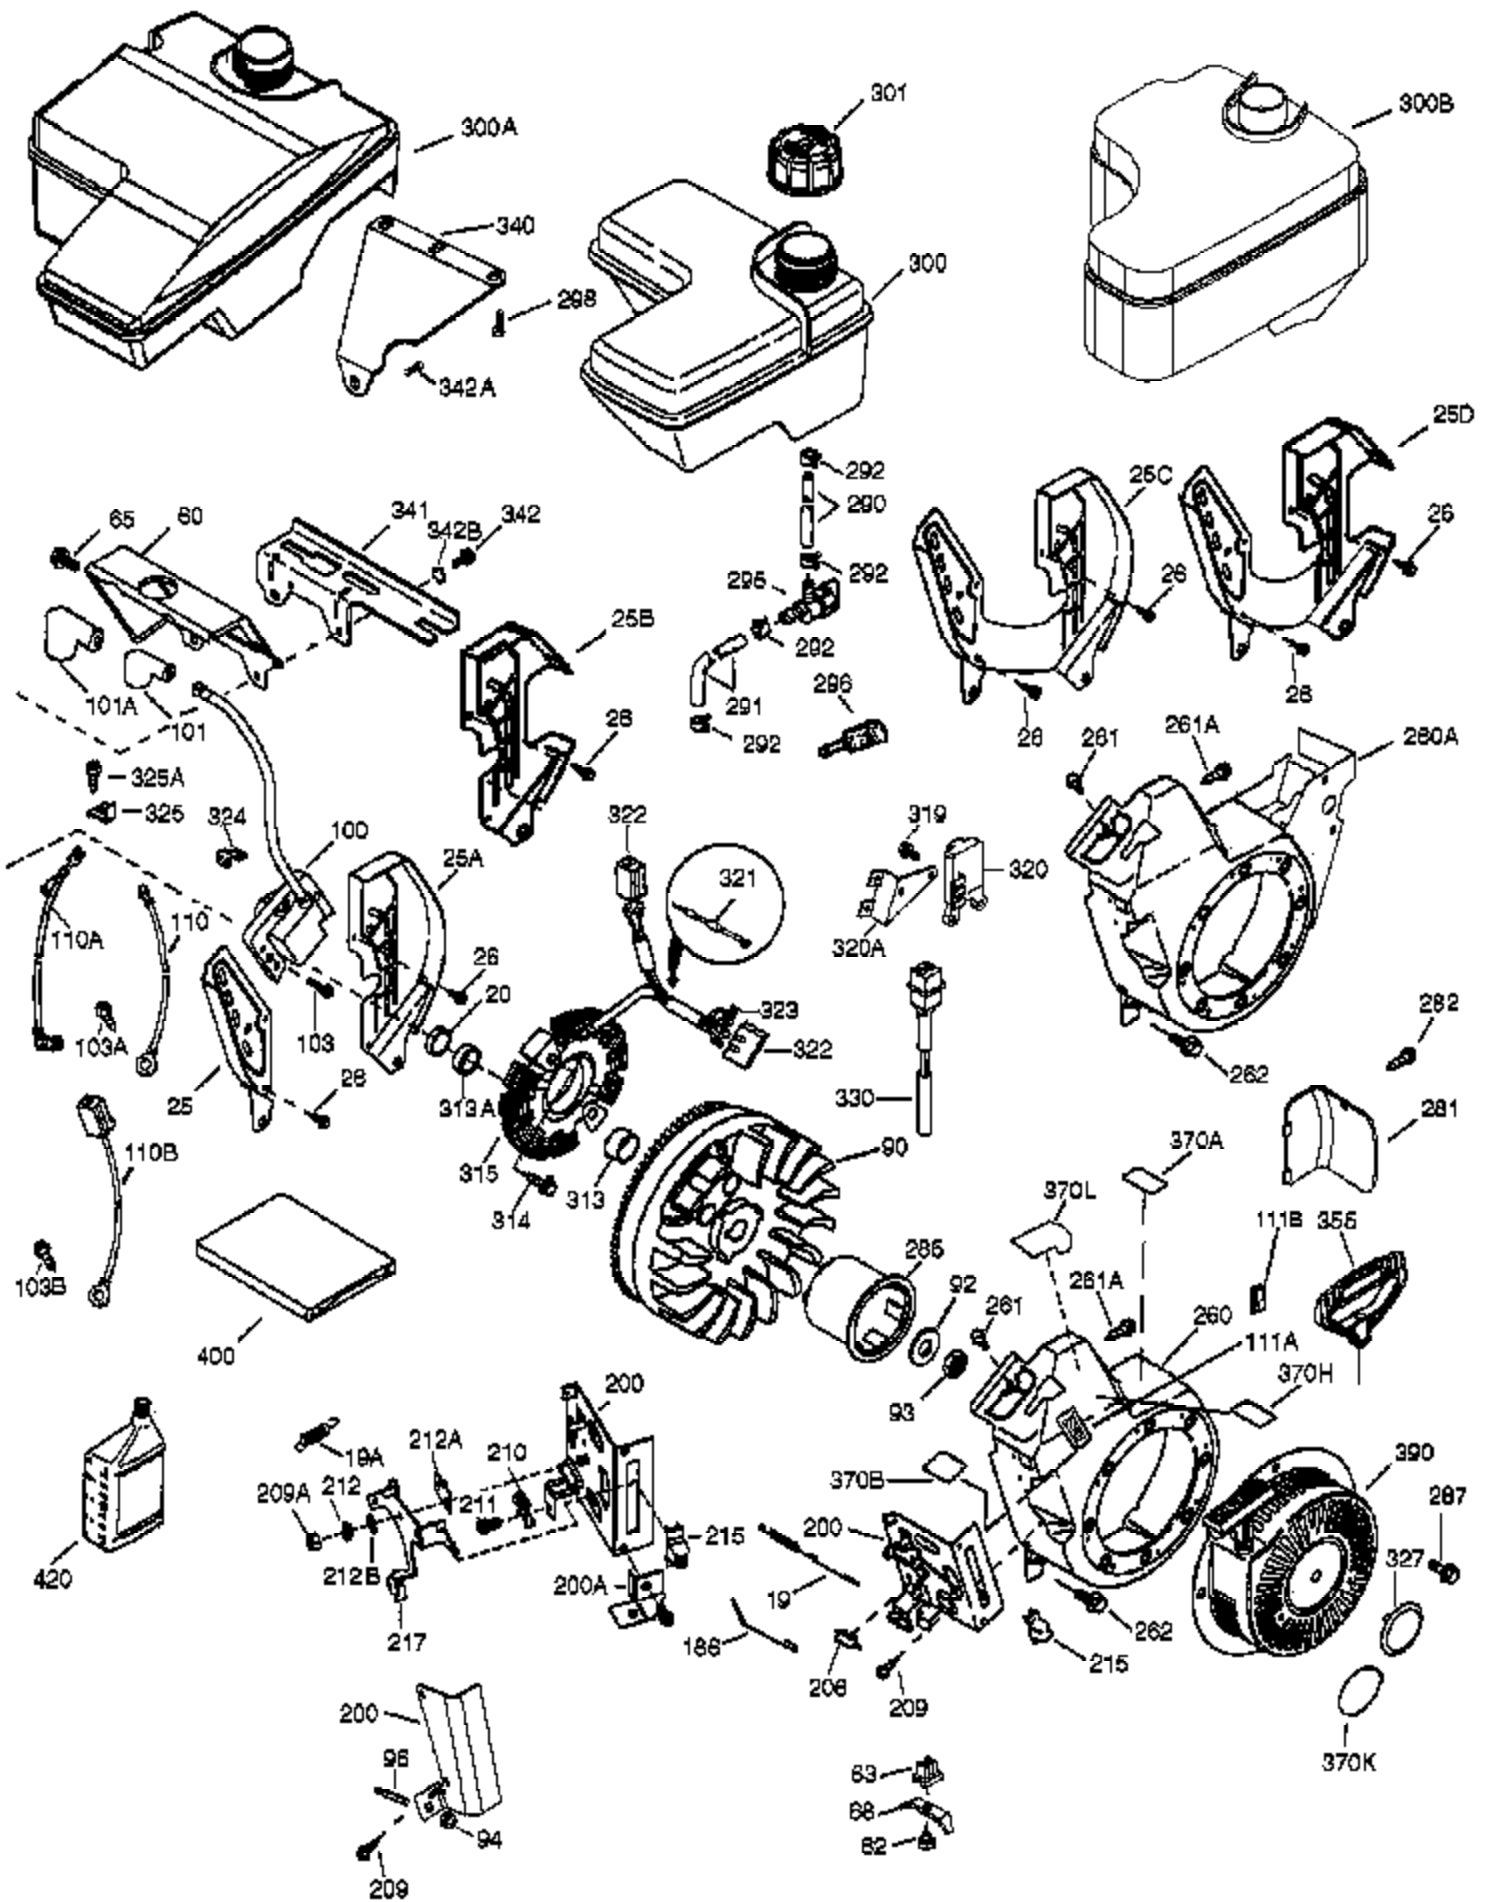

Ref #	Part Number	Qty	Description
19	36710	1	Extension Spring
19A	36741	1	Extension Spring
20	32600	1	Oil Seal
25	36621	1	Air Baffle (Left)
25A	36622	1	Air Baffle (Right)
26	30200	2	Screw, 10-24 x 9/16"
60	36623	1	Blower Housing Extension
62	650760	1	Screw, 8-32 x 3/8"
63	28545	1	Grommet
65	30200	1	Screw, 10-24 x 9/16"
68	33356	1	Ground Terminal
90	611205	1	Flywheel
92	650815	1	Belleville Washer
93	650816	1	Flywheel Nut
100	34443A	1	Solid State Ignition
101	610118	1	Spark Plug Cover
103	651007	2	Screw, Torx T-15, 10-24 x 15/16"
110	36681	1	Ground Wire
186	36711	1	Governor Link
200A	37249	1	Control Bracket
200	36740	1	Control Bracket (Incl. 19A, 210 & 211)
209	650821	2	Screw, 10-32 x 1/2"
210	27793	1	Conduit Clip
211	28942	2	Screw, 10-32 x 3/8"
260	36864	1	Blower Housing
261	651008	1	Screw, 1/4-20 x 31/64"
261A	650821	1	Screw, 10-32 x 1/2"
262	651008	2	Screw, 1/4-20 x 31/64"
285	35985A	1	Starter Cup
287	0	4	Rivet (Can be purchased locally)
290	30705	1	Fuel Line
292	26460	2	Fuel Line Clamp
300	36863	1	Fuel Tank (Incl. 292 & 301)
301	35355	1	Fuel Cap
313	34080	1	Spacer
325	29443	1	Wire Clip
341	36644	1	Fuel Tank Bracket
342	651010	2	Screw, 1/4-20 x 7/8"
370K	36695	1	Starter Decal
370A	36261	1	Lubrication Decal
390	590736	1	Rewind Starter
400	36716A	1	* Gasket Set (Incl. items marked PK i n notes) Incl. (1) each of 26756, 27272A, 29673, 35626, 36581, 36624, 36738
420	730225	1	SAE 30 4-Cycle Engine Oil (Quart)