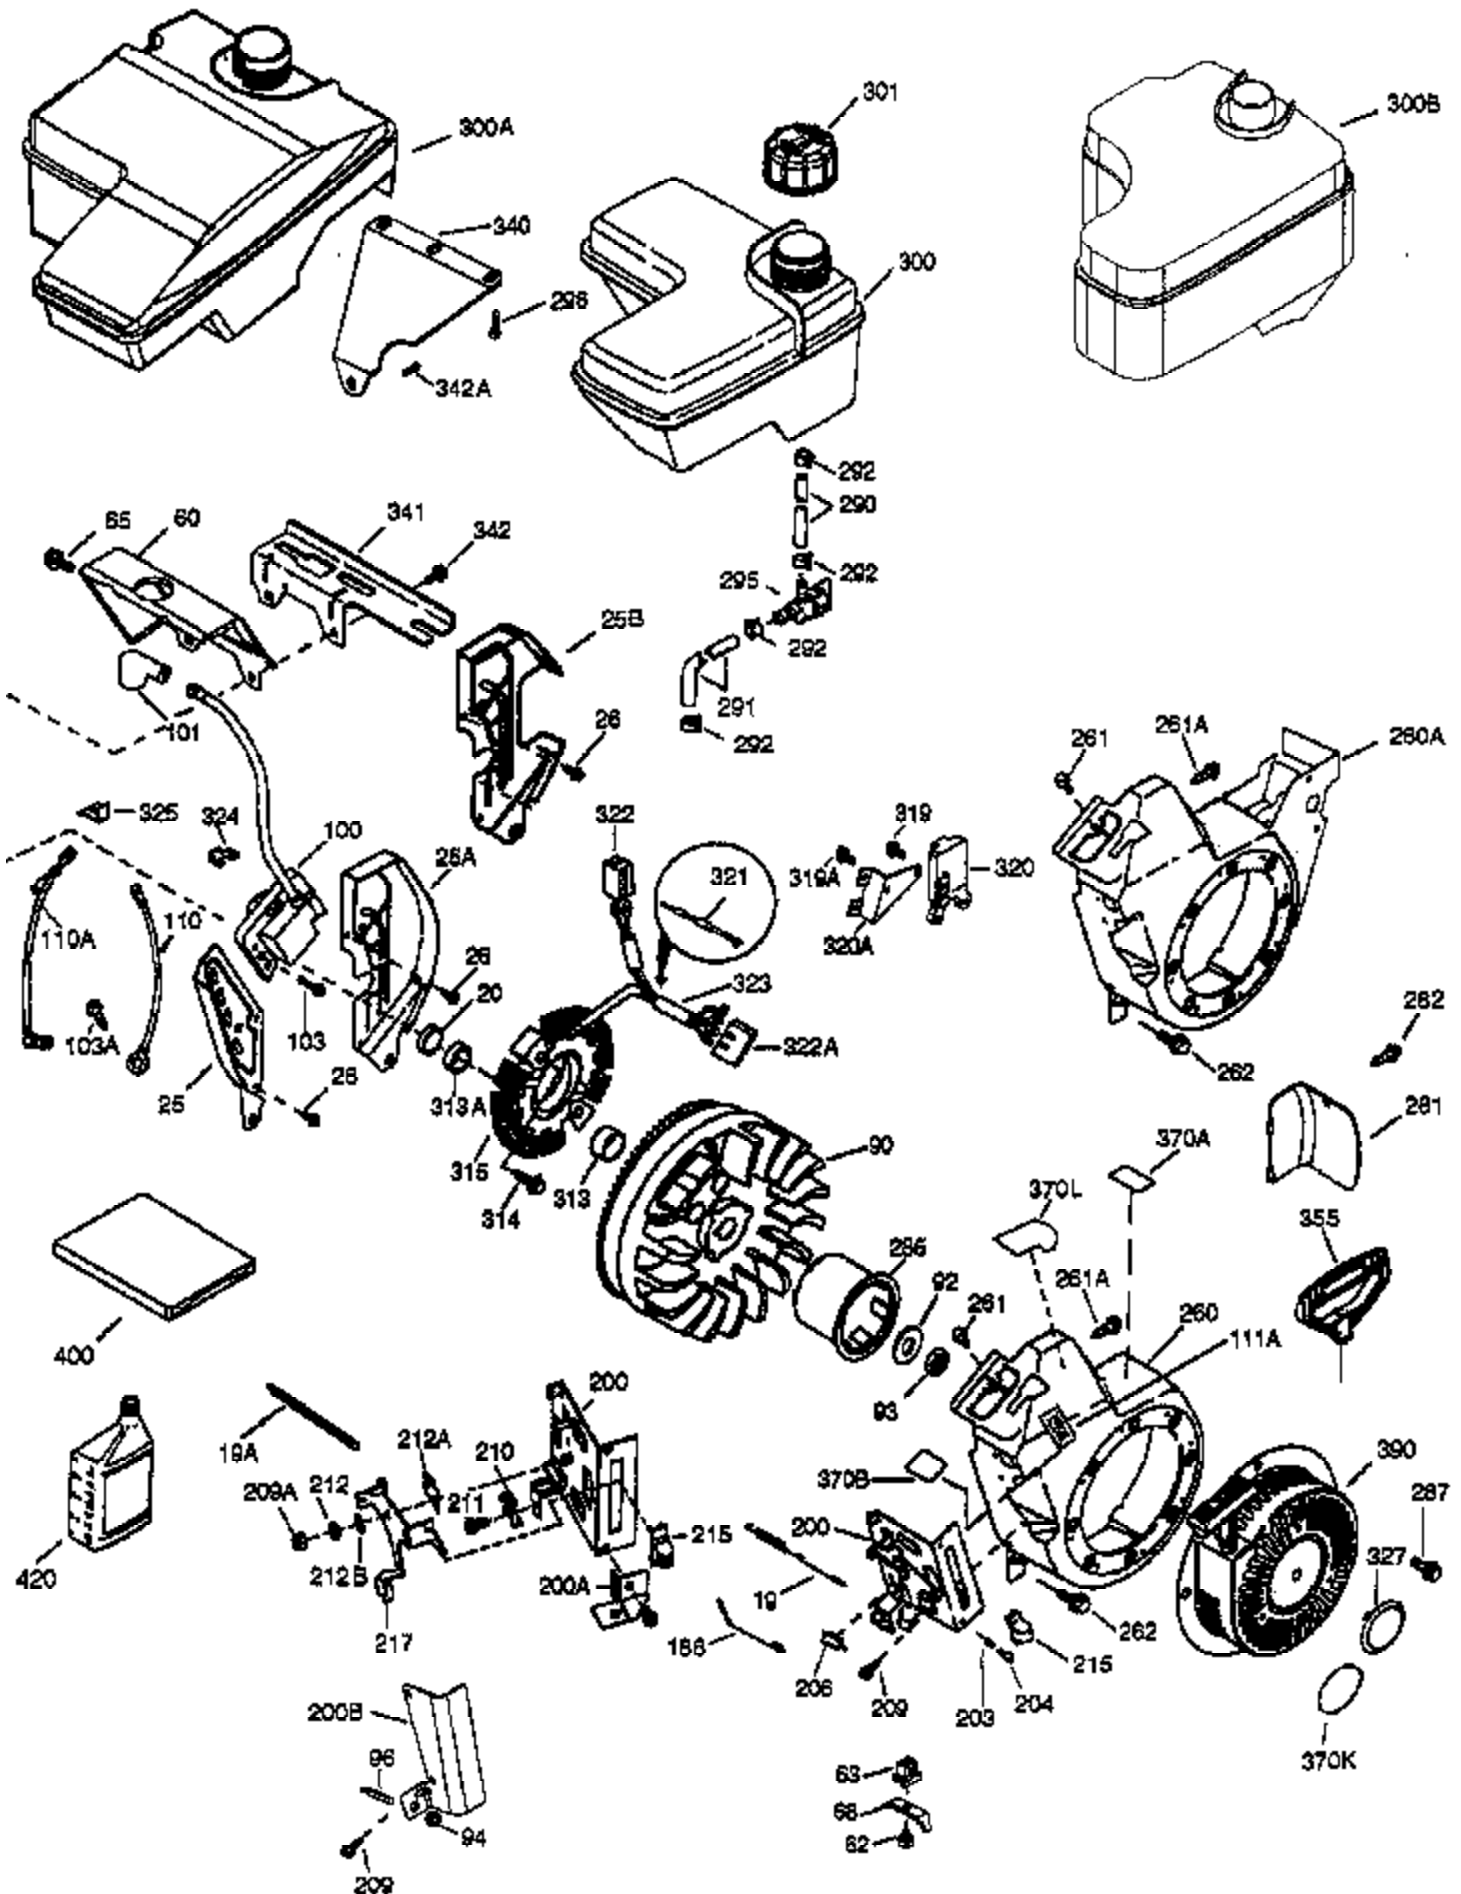

Ref #	Part Number	Qty	Description
19	37111	1	Extension Spring
20	32600	1	Oil Seal
25A	36622	1	Air Baffle (Right)
25	36621	1	Air Baffle (Left)
26	30200	2	Screw, 10-24 x 9/16"
60	36623A	1	Blower Housing Extension
62	650760	1	Screw, 8-32 x 3/8"
63	28545	1	Grommet
65	30200	1	Screw, 10-24 x 9/16"
68	33356	1	Ground Terminal
90	611205	1	Flywheel
92	650815	1	Belleville Washer
93	650816	1	Flywheel Nut
100	34443B	1	Solid State Ignition
101	610118	1	Spark Plug Cover
103	651007	2	Screw, Torx T-15, 10-24 x 15/16"
110	36679A	1	Ground Wire
186	36711	1	Governor Link
200A	36686	1	Boden Wire Bracket
200	36736	1	Control Bracket (Incl. 206 & 209A thr u 217)
206	610973	1	Terminal
209A	651016	1	Nut, 10-32
209	650821	1	Screw, 10-32 x 1/2"
210	27793	1	Conduit Clip
211	28942	1	Screw, 10-32 x 3/8"
212B	651017	1	Washer
212A	36685	1	Bearing Plate
212	30773A	1	Bushing
215	36638	1	Control Knob
217	36684	1	Control Lever
260	36864	1	Blower Housing
261	651008	1	Screw, 1/4-20 x 31/64"
261A	650821	2	Screw, 10-32 x 1/2"
262	651008	2	Screw, 1/4-20 x 31/64"
285	35985B	1	Starter Cup
287	651008	4	Screw, 1/4-20 x 31/64"
290	30705	1	Fuel Line
292	26460	2	Fuel Line Clamp
300	36863	1	Fuel Tank (Incl. 292 & 301)
301	36246	1	Fuel Cap
313	34080	1	Spacer
325	29443	1	Wire Clip
341	36644	1	Fuel Tank Bracket
342	651010	2	Screw, 1/4-20 x 7/8"
370A	36261	1	Lubrication Decal
370K	36695	1	Starter Decal
370B	35703	1	Speed Control Decal
390	590704	1	Rewind Starter (NOTE: This engine could have been built with 590746 starter.)
400	36716A	1	* Gasket Set (Incl. items marked PK in notes) Incl. (1) each of 26756, 27272A, 29673, 35626, 36581, 36624, 36715
420	730225	1	SAE 30 4-Cycle Engine Oil (Quart)