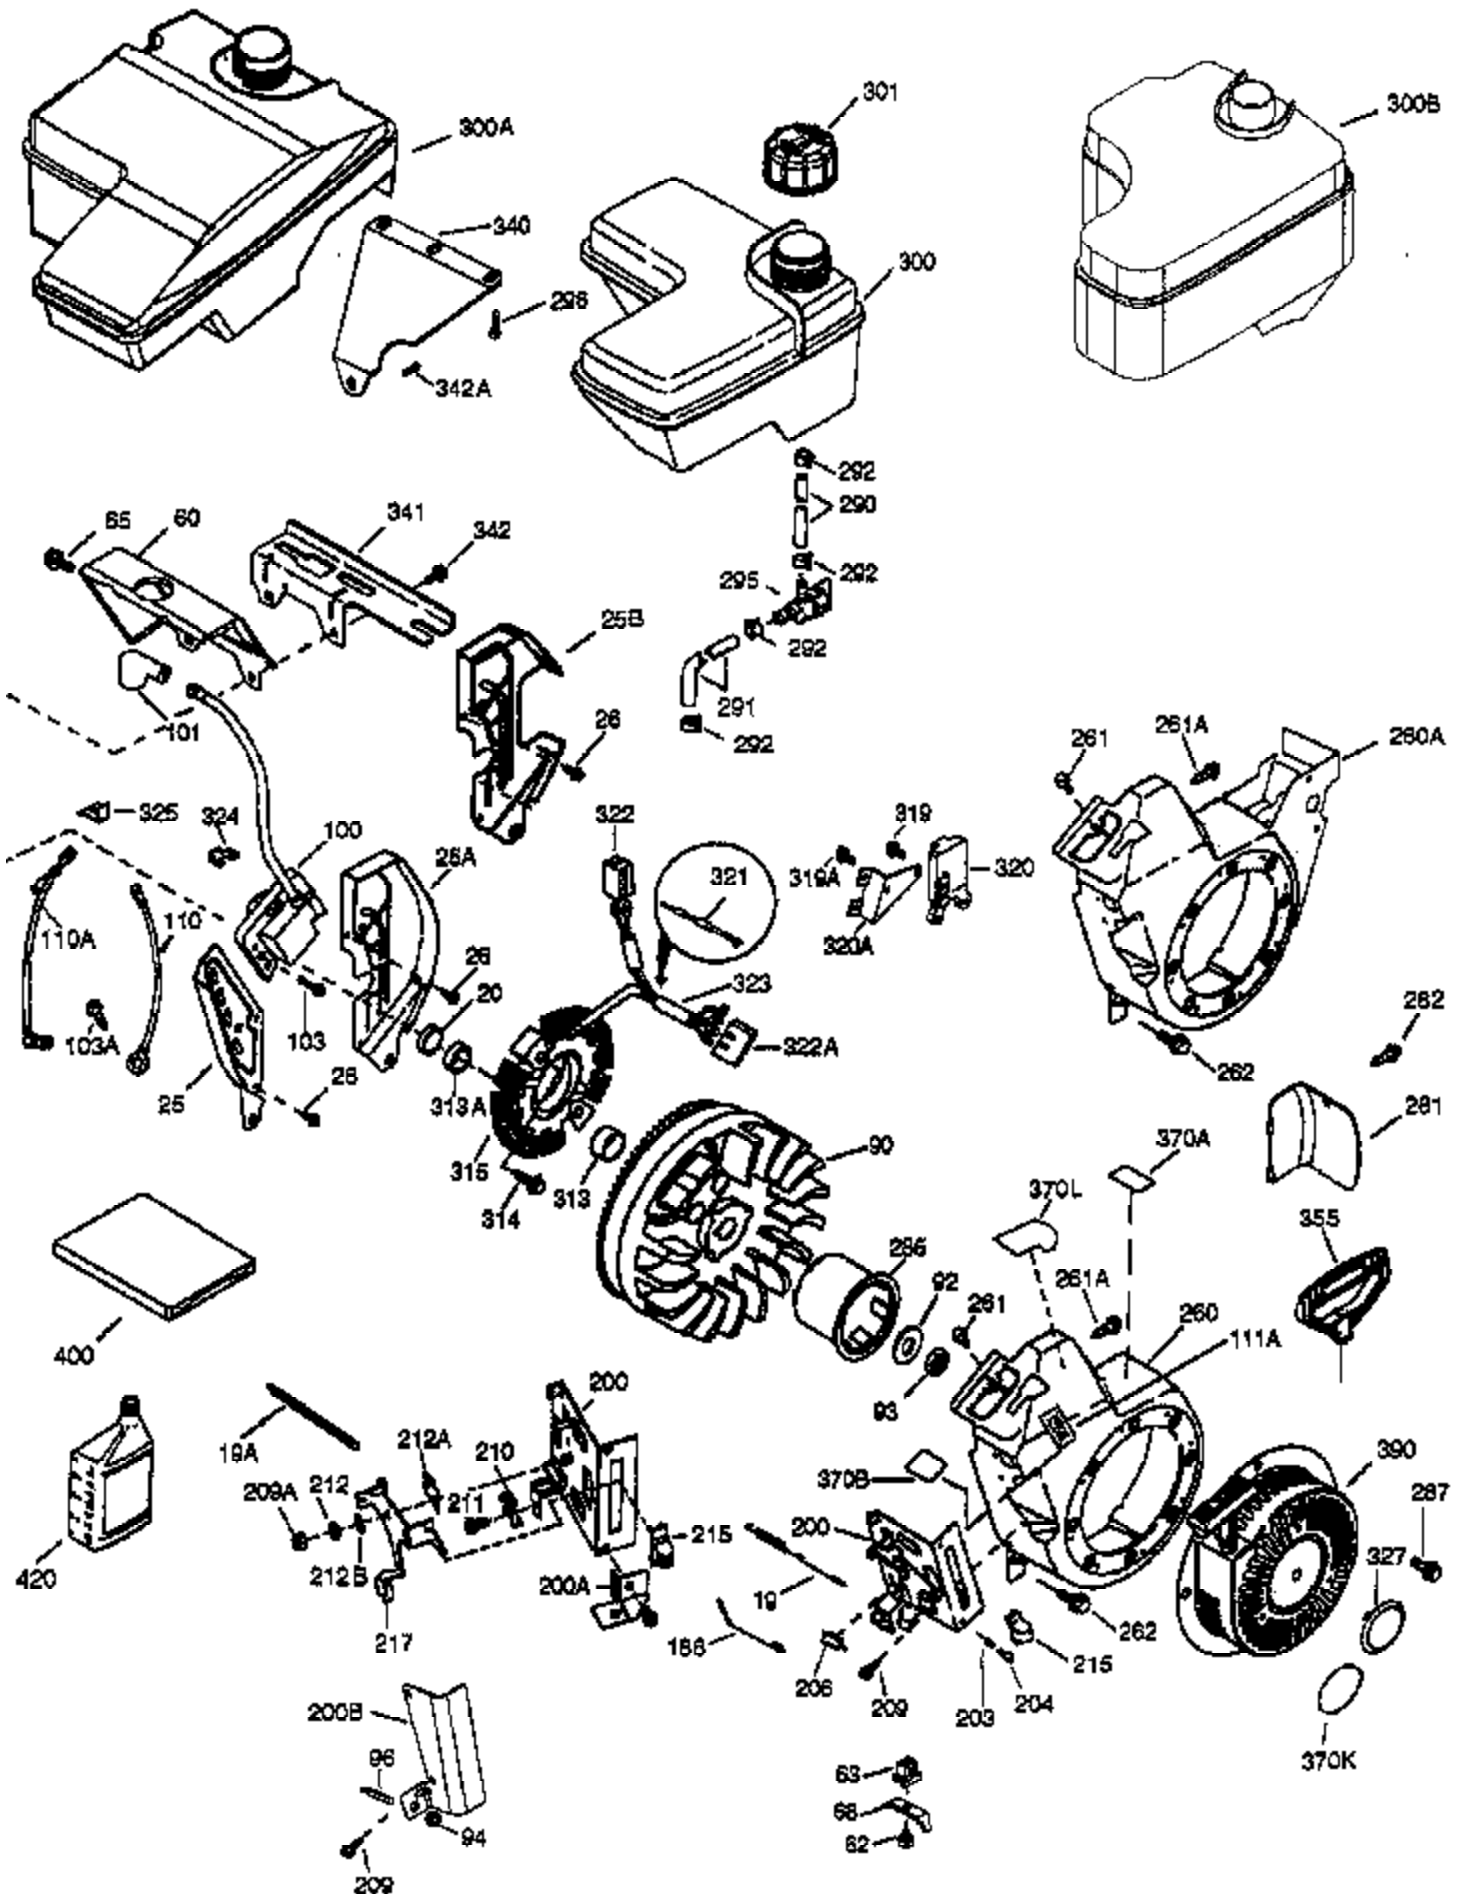

Ref #	Part Number	Qty	Description
19	37111	1	Extension Spring
19A	36741	1	Extension Spring
20	32600	1	Oil Seal
25	36621	1	Air Baffle (Left)
25A	36622	1	Air Baffle (Right)
26	30200	2	Screw, 10-24 x 9/16"
60	36623A	1	Blower Housing Extension
62	650760	1	Screw, 8-32 x 3/8"
63	28545	1	Grommet
65	30200	1	Screw, 10-24 x 9/16"
68	33356	1	Ground Terminal
90	611205	1	Flywheel
92	650815	1	Belleville Washer
93	650816	1	Flywheel Nut
100	34443B	1	Solid State Ignition
101	610118	1	Spark Plug Cover
103	651007	2	Screw, Torx T-15, 10-24 x 15/16"
110	36681	1	Ground Wire
186	36711	1	Governor Link
200A	37249	1	Control Bracket
200	36740A	1	Control Bracket (Incl. 19A, 210 & 211)
209	650821	1	Screw, 10-32 x 1/2"
210	27793	1	Conduit Clip
211	28942	1	Screw, 10-32 x 3/8"
260	36864	1	Blower Housing
261A	650821	2	Screw, 10-32 x 1/2"
261	651008	1	Screw, 1/4-20 x 31/64"
262	651008	2	Screw, 1/4-20 x 31/64"
285	35985B	1	Starter Cup
287	651008	4	Screw, 1/4-20 x 31/64"
290	30705	1	Fuel Line
292	26460	2	Fuel Line Clamp
300	36863	1	Fuel Tank (Incl. 292 & 301)
301	36754	1	Fuel Cap
313	34080	1	Spacer
325	29443	1	Wire Clip
341	36644	1	Fuel Tank Bracket
342	651010	2	Screw, 1/4-20 x 7/8"
370A	36261	1	Identification Decal
370K	36695	1	Starter Decal
390	590746	1	Rewind Starter (NOTE: This engine could have been built with 590704 starter.)
400	36716A	1	* Gasket Set (Incl. items marked PK in notes) Incl. (1) each of 26756, 27272A, 29673, 35626, 36581, 36624, 36715
420	730225	1	SAE 30 4-Cycle Engine Oil (Quart)