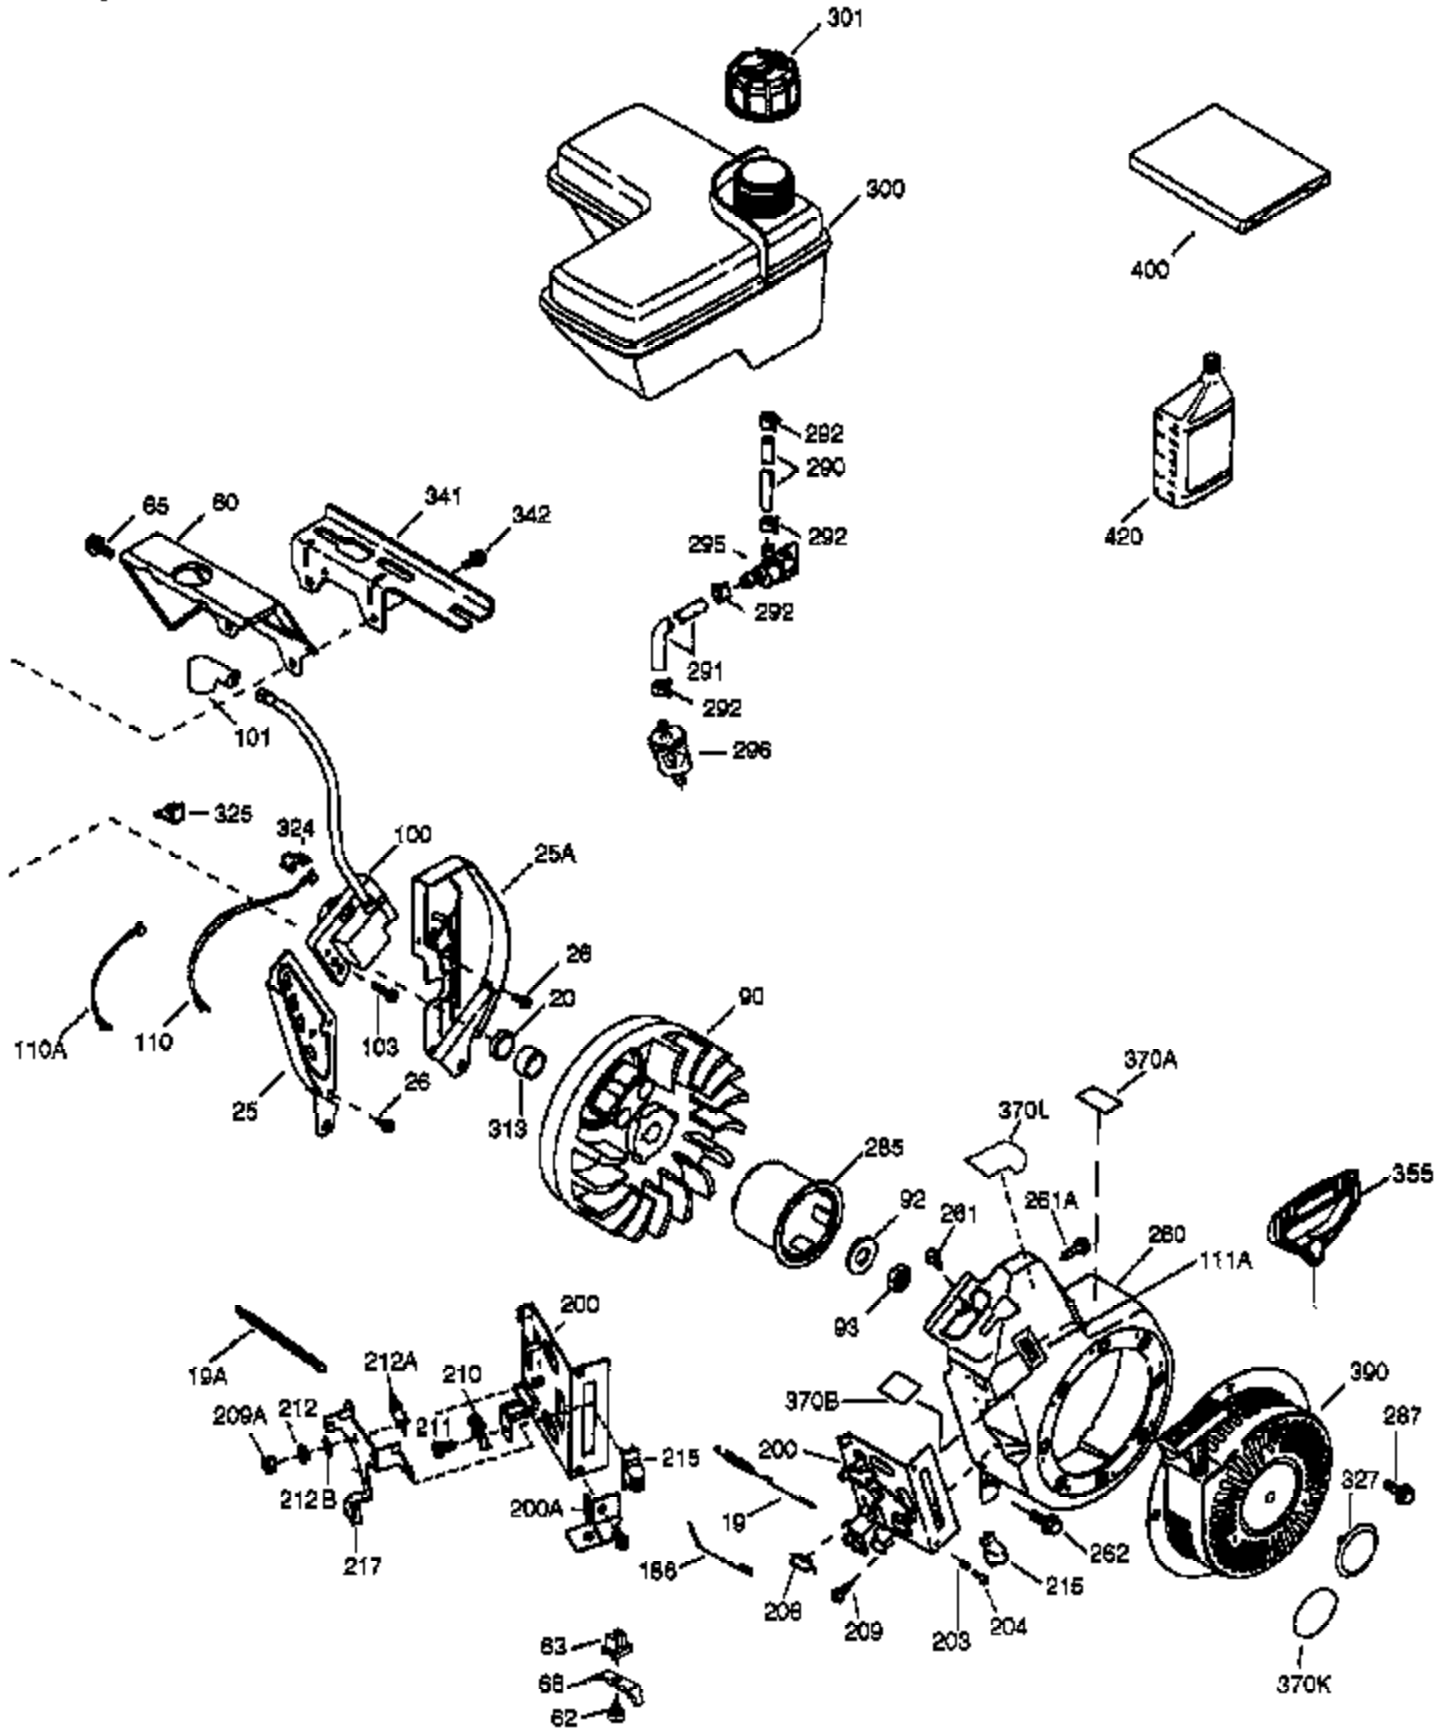

VIEW 2 OF 2

Ref #	Part Number	Qty	Description
19	36710	1	Extension Spring
20	32600	1	Oil Seal
23	36732	1	Ball Bearing
25	36621	1	Air Baffle (Left)
25A	36622	1	Air Baffle (Right)
26	30200	2	Screw, 10-24 x 9/16"
60	36623	1	Blower Housing Extension
65	30200	1	Screw, 10-24 x 9/16"
90	611205	1	Flywheel
92	650815	1	Belleville Washer
93	650816	1	Flywheel Nut
100	34443A	1	Solid State Ignition
101	610118	1	Spark Plug Cover
103	651007	2	Screw, Torx T-15, 10-24 x 15/16"
110	36054	1	Ground Wire
186	36711	1	Governor Link
200	36736	1	Control Bracket (Incl. 206, 210 & 211)
206	610973	1	Terminal
209	650821	2	Screw, 10-32 x 1/2"
210	27793	1	Conduit Clip
211	28942	1	Screw, 10-32 x 3/8"
260	36753	1	Blower Housing
261A	650821	1	Screw, 10-32 x 1/2"
261	651008	1	Screw, 1/4-20 x 31/64"
262	651008	2	Screw, 1/4-20 x 31/64"
285	35985A	1	Starter Cup
287	0	4	Rivet (Can be purchased locally)
290	30705	1	Fuel Line
292	26460	2	Fuel Line Clamp
300	36752	1	Fuel Tank (Incl. 292 & 301)
301	36246	1	Fuel Cap
313	34080	1	Spacer
325	29443	1	Wire Clip
341	36644	1	Fuel Tank Bracket
342	651010	2	Screw, 1/4-20 x 7/8"
370K	36695	1	Starter Decal
370A	36261	1	Lubrication Decal
390	590736	1	Rewind Starter
400	36716A	1	* Gasket Set (Incl. items marked PK i n notes) Incl. (1) each of 26756, 27272A, 29673, 35626, 36581, 36624, 36738
420	730225	1	SAE 30 4-Cycle Engine Oil (Quart)