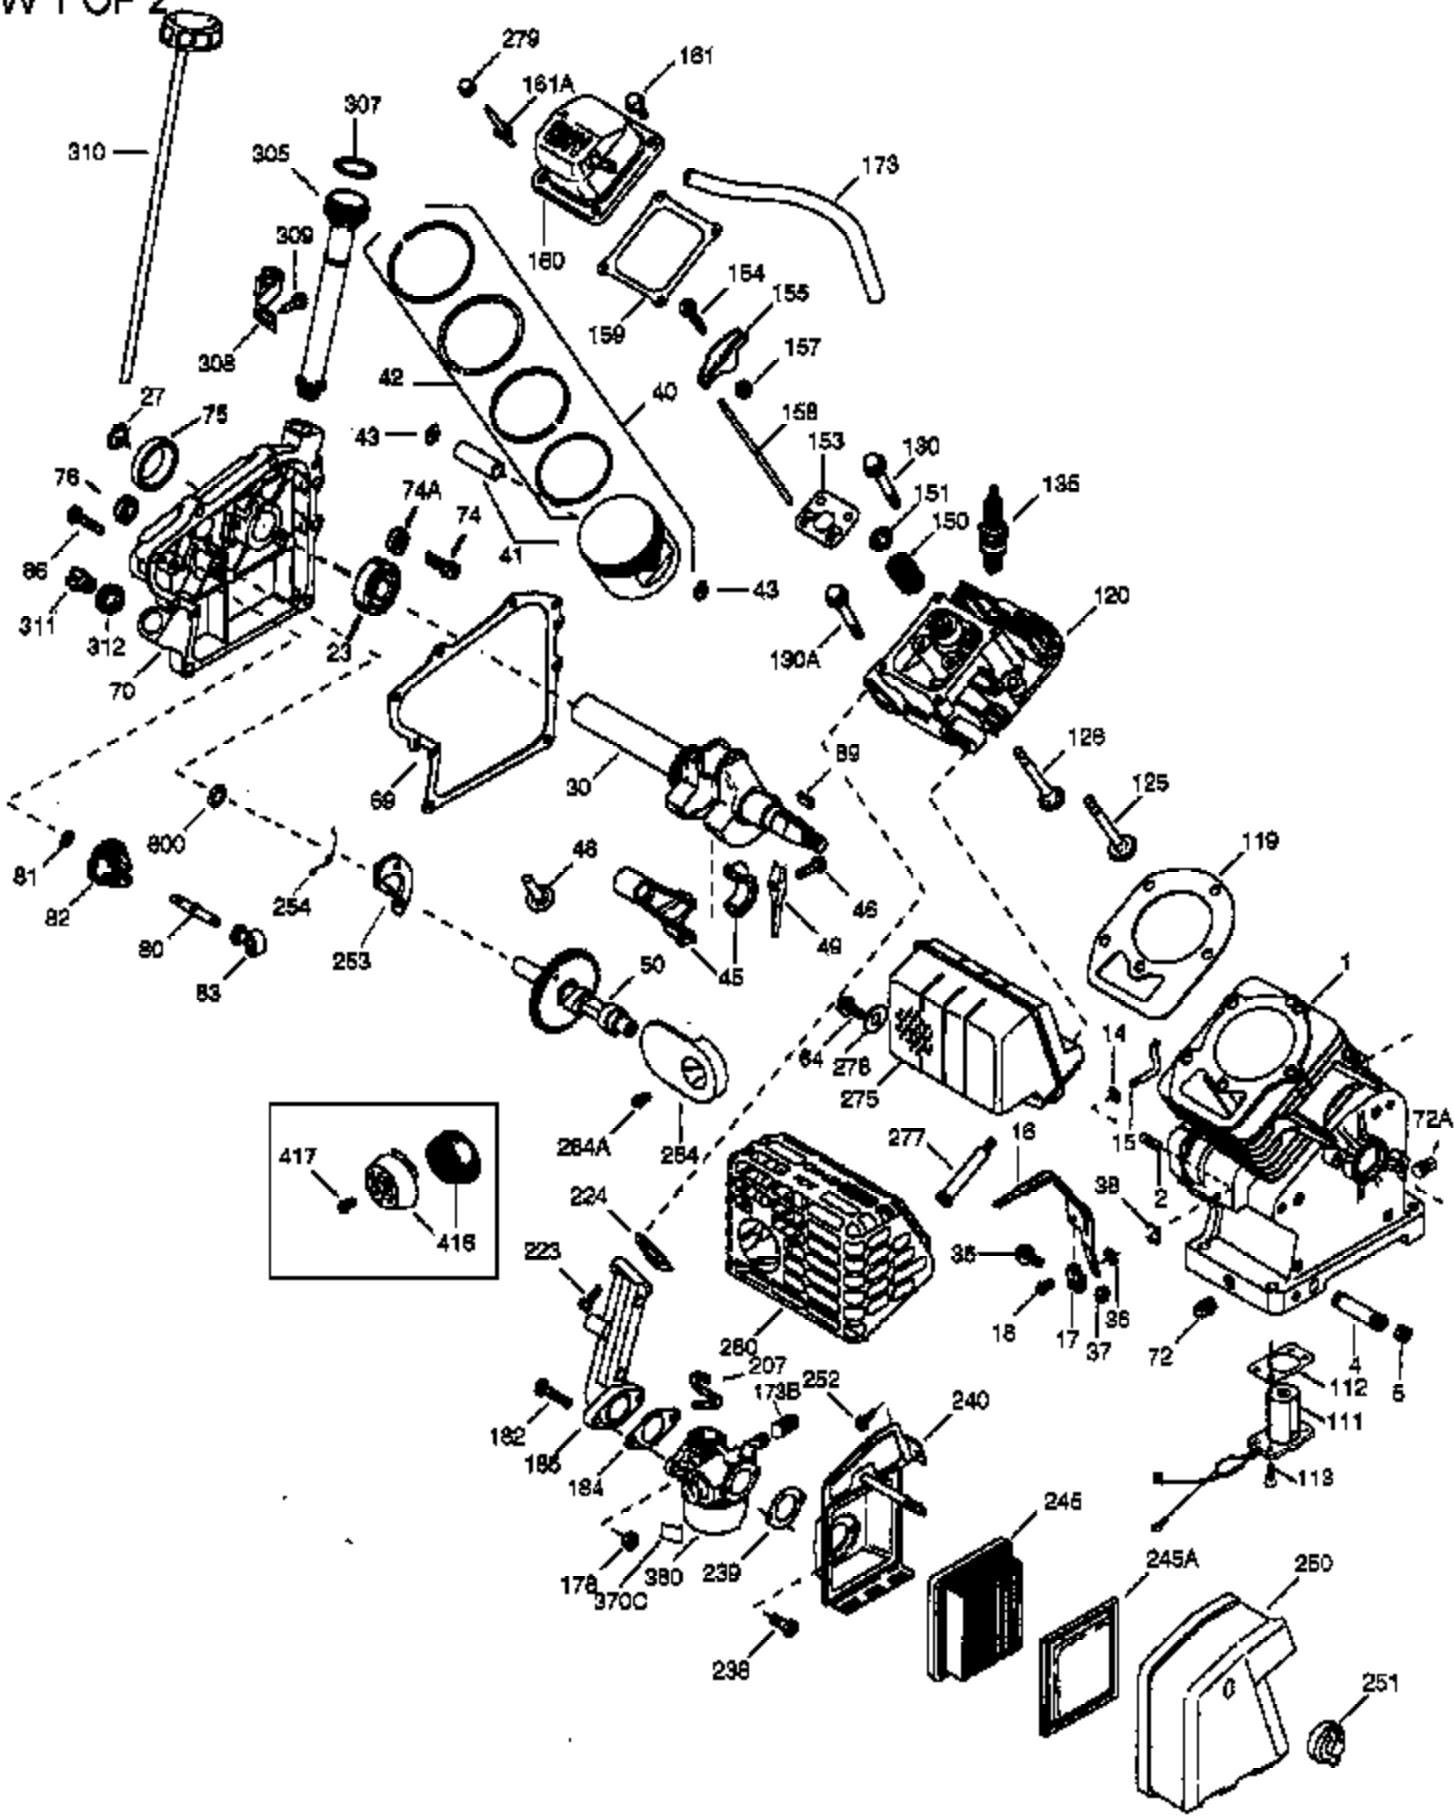

## Engine Parts List #1

Ref #	Part Number	Qty	Description
	1 36714	1	Cylinder (Incl. 2, 20 & 72)
	2 26727	2	Dowel Pin
	14 28277	1	Washer
	15 30589	1	Governor Rod
	16 36618	1	Governor Lever
	17 36700	1	Governor Lever Clamp
	18 650548	1	Screw, 8-32 x 5/16"
	23 36732	1	Ball Bearing
	27 36733	1	Bearing Retainer
	30 36763	1	Crankshaft
	35 29826	1	Screw, 10-32 x 3/4"
	36 29918	1	Lock Washer
	37 29216	1	Lock Nut, 10-32
	38 29642	1	Retaining Ring
	40 35544A	1	Piston, Pin & Ring Set (Std.)
	40 35545A	1	Piston, Pin & Ring Set (.010" OS)
	40 35546	1	Piston, Pin & Ring Set (.020" OS)
	41 35541	1	Piston & Pin Ass'y. (Std.) (Incl. 43)
	41 35542	1	Piston & Pin Ass'y. (.010" OS) (Incl. 43)
	41 35543	1	Piston & Pin Ass'y. (.020" OS) (Incl. 43)
	42 35547A	1	Ring Set (Std.)
	42 35548A	1	Ring Set (.010" OS)
	42 35549	1	Ring Set (.020" OS)
	43 20381	2	Piston Pin Retaining Ring
	45 32875A	1	Connecting Rod Ass'y. (Incl. 46 & 49)
	46 32610A	2	Connecting Rod Bolt
	48 35616	2	Valve Lifter
	49 36611	1	Oil Dipper
	50 36620	1	Camshaft (Incl. 253 & 254)
	64 651015	1	Screw, 1/4-20 x 1-1/8"
	69 36624	1	* Cylinder Cover Gasket
	70 36731	1	Cylinder Cover (Incl. 75 thru 83)
	72 27642	1	Oil Drain Plug
	74A 28537	2	Washer
	74 30200	2	Screw, 10-24 x 9/16"
	75 36742	1	Oil Seal
	80 30574A	1	Governor Shaft
	81 30590A	1	Washer
	82 30591	1	Governor Gear Ass'y. (Incl. 81)
	83 36057	1	Governor Spool
	86 650488	8	Screw, 1/4-20 x 1-1/4"
	89 610961	1	Flywheel Key
	119 36738	1	* Cylinder Head Gasket
	120 36739	1	Cylinder Head
	125 36471	1	Exhaust Valve (Std.) (Incl. 151)
	125 36472	1	Exhaust Valve (1/32" OS) (Incl. 151)
	126 37711	1	Intake Valve (Std.) (Incl. 151)
	126 29315C	1	Intake Valve (1/32" OS) (Incl. 151)
	130A 650999	1	Screw, 5/16-18 x 2-41/64"
	130 650912	4	Screw, 5/16-18 x 1-1/2"
	135 34645	1	Resistor Spark Plug (RN4C)
	150 31672	2	Valve Spring
	151 31673	2	Valve Spring Cap
	153 36649	1	Push Rod Guide
	154 650913	2	Rocker Arm Stud
	155 35624A	2	Rocker Arm
	157 650914	2	Nut, 1/4-28
	158 36629	2	Push Rod