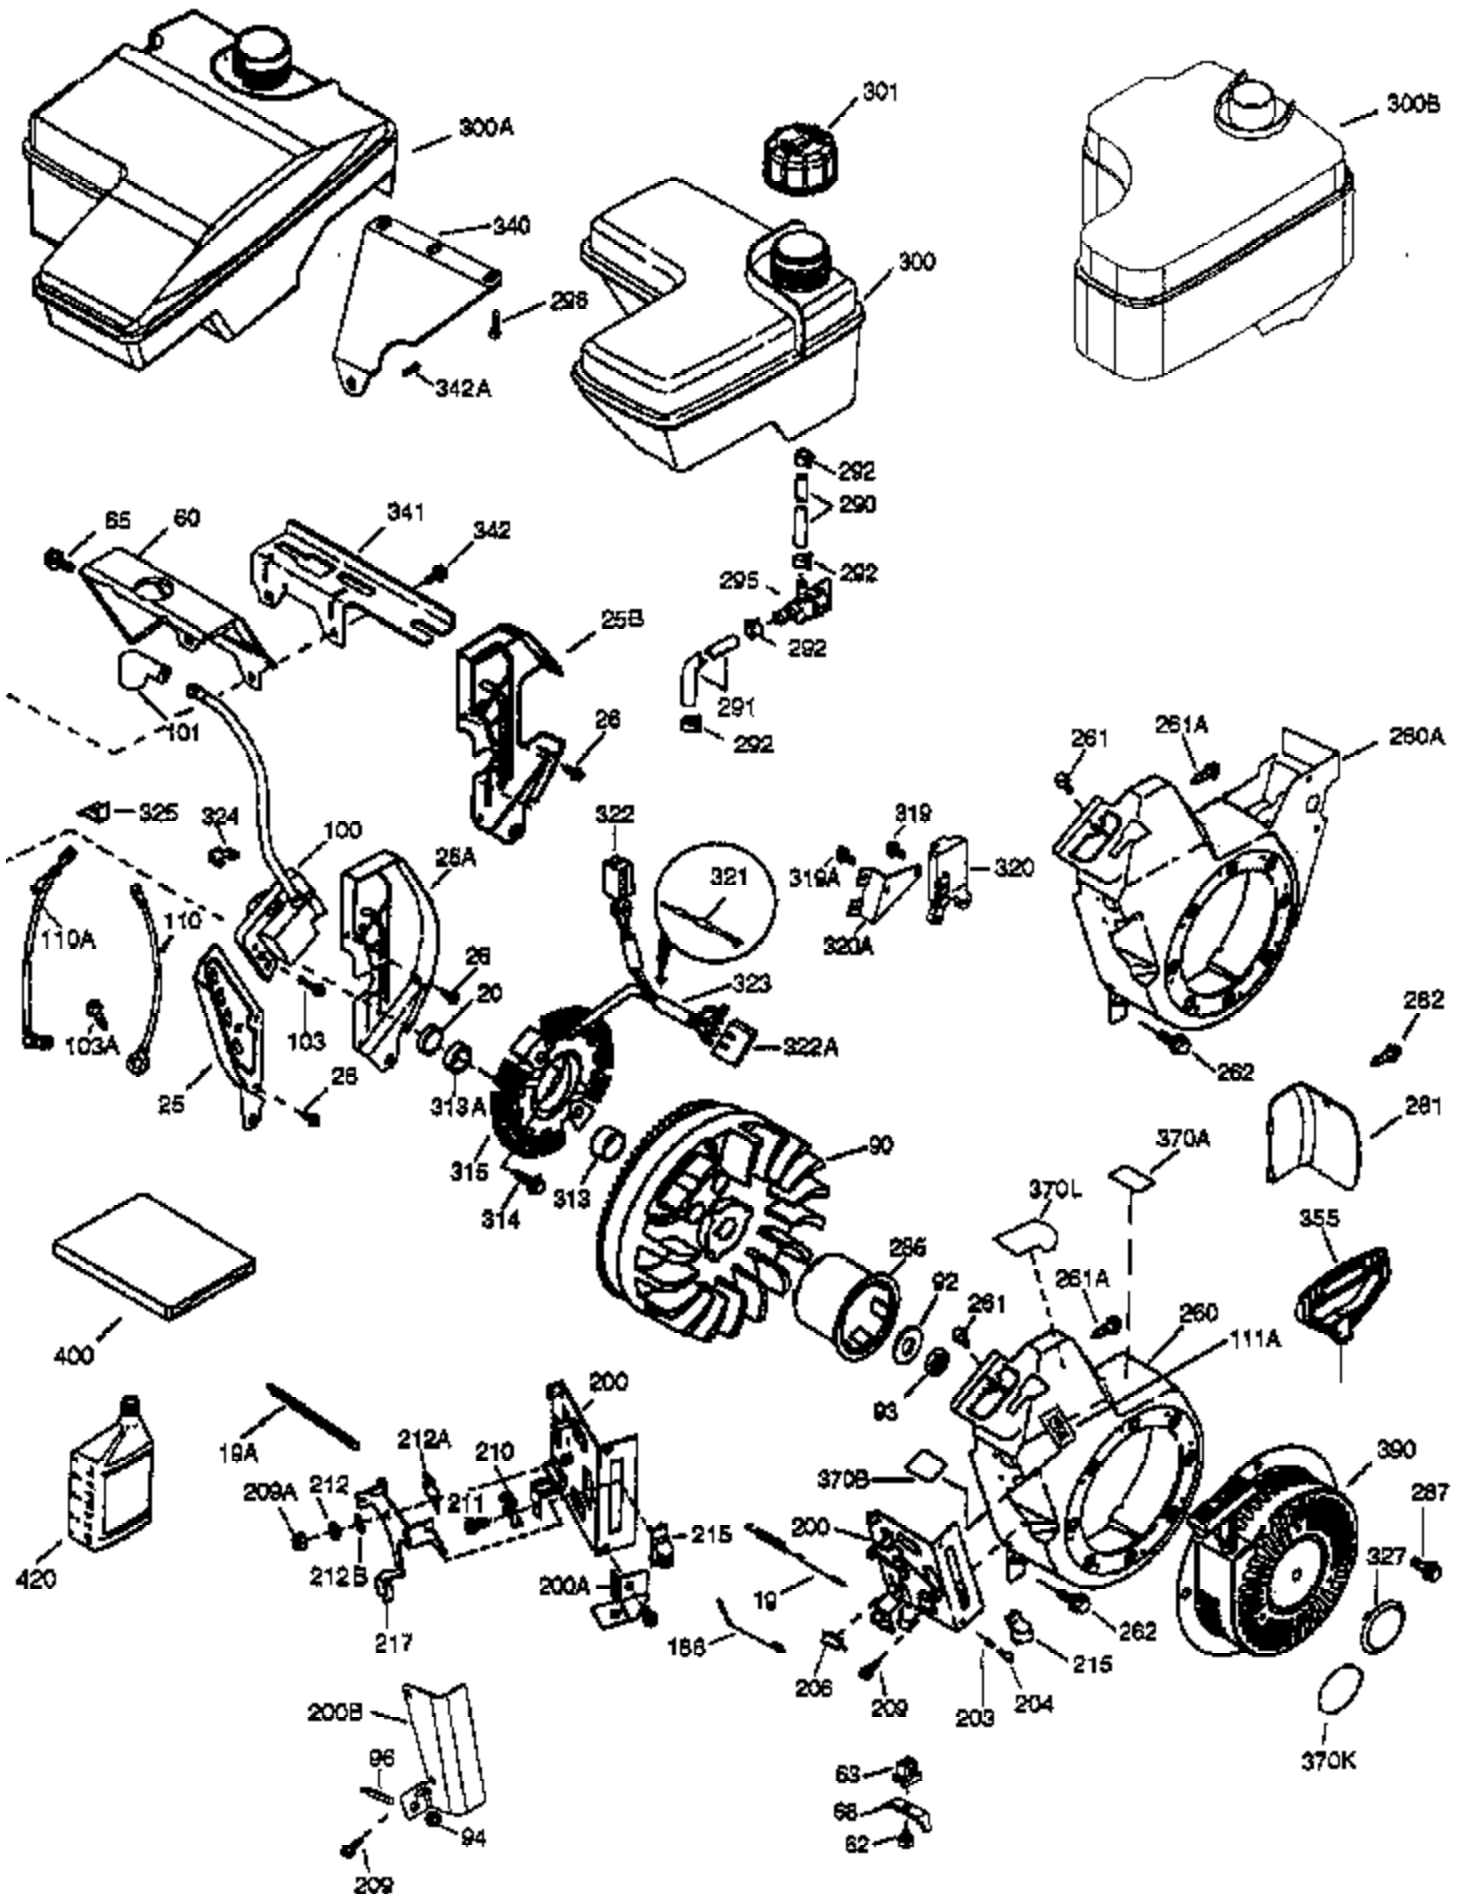

Ref #	Part Number	Qty	Description
19	37111	1	Extension Spring
20	32600	1	Oil Seal
25A	36622	1	Air Baffle (Right)
25	36621	1	Air Baffle (Left)
26	30200	2	Screw, 10-24 x 9/16"
60	36623A	1	Blower Housing Extension
65	30200	1	Screw, 10-24 x 9/16"
90	611205	1	Flywheel
92	650815	1	Belleville Washer
93	650816	1	Flywheel Nut
100	34443B	1	Solid State Ignition
101	610118	1	Spark Plug Cover
103	651007	2	Screw, Torx T-15, 10-24 x 15/16"
110	36054	1	Ground Wire
186	36711	1	Governor Link
200	36824A	1	Control Bracket (Incl. 206)
206	610973	1	Terminal
209	650821	1	Screw, 10-32 x 1/2"
215	32410	1	Control Knob
260	36864	1	Blower Housing
261A	650821	2	Screw, 10-32 x 1/2"
261	651008	1	Screw, 1/4-20 x 31/64"
262	651008	2	Screw, 1/4-20 x 31/64"
285	35985B	1	Starter Cup
287	0	4	Rivet (Can be purchased locally)
290	30705	1	Fuel Line
292	26460	2	Fuel Line Clamp
300	36863	1	Fuel Tank (Incl. 292 & 301)
301	36246	1	Fuel Cap
313	34080	1	Spacer
325	29443	1	Wire Clip
341	36644	1	Fuel Tank Bracket
342	651010	2	Screw, 1/4-20 x 7/8"
370K	36695	1	Starter Decal
370B	35703	1	Speed Control Decal
370A	36261	1	Lubrication Decal
390	590736	1	Rewind Starter (NOTE: This engine could have been built with 590748 starter.)
400	36716A	1	* Gasket Set (Incl. items marked PK in notes) Incl. (1) each of 26756, 27272A, 29673, 35626, 36581, 36624, 36715
420	730225	1	SAE 30 4-Cycle Engine Oil (Quart)