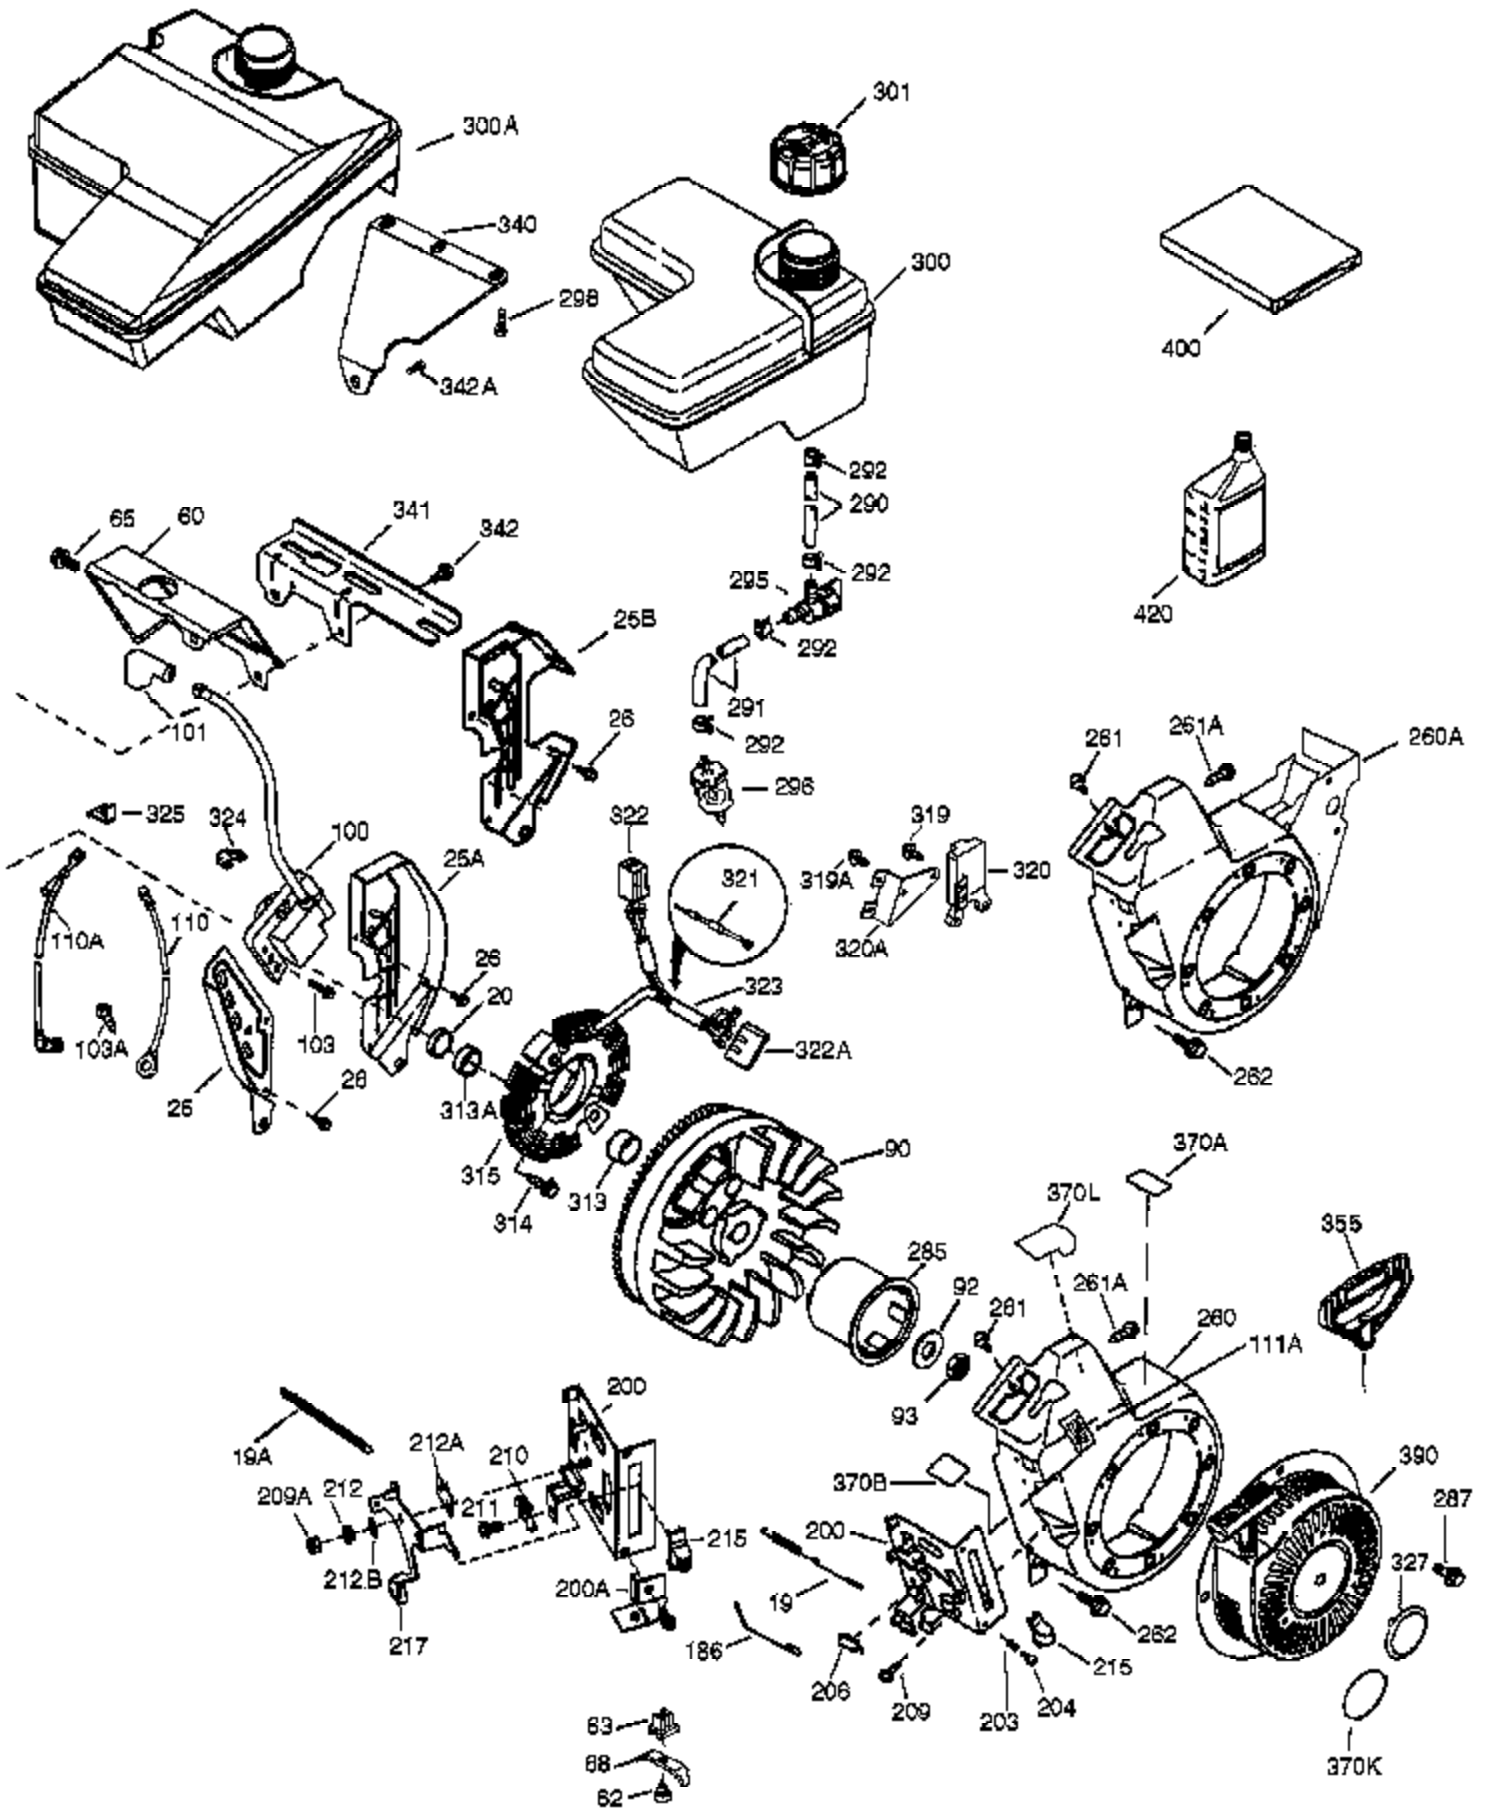

Ref #	Part Number	Qty	Description
19	36710	1	Extension Spring
20	32600	1	Oil Seal
25	36621	1	Air Baffle (Left)
25A	36622	1	Air Baffle (Right)
26	30200	2	Screw, 10-24 x 9/16"
60	36623	1	Blower Housing Extension
65	30200	1	Screw, 10-24 x 9/16"
83	36057	1	Governor Spool
90	611205	1	Flywheel
92	650815	1	Belleville Washer
93	650816	1	Flywheel Nut
100	34443A	1	Solid State Ignition
101	610118	1	Spark Plug Cover
103	651007	2	Screw, Torx T-15, 10-24 x 15/16"
110	36054	1	Ground Wire
186	36711	1	Governor Link
200	36824	1	Control Bracket (Incl. 206)
206	610973	1	Terminal
209	650821	1	Screw, 10-32 x 1/2"
215	32410	1	Control Knob
260	36864	1	Blower Housing
261A	650821	2	Screw, 10-32 x 1/2"
261	651008	1	Screw, 1/4-20 x 31/64"
262	651008	2	Screw, 1/4-20 x 31/64"
285	35985B	1	Starter Cup
287	0	4	Rivet (Can be purchased locally)
290	30705	1	Fuel Line
292	26460	2	Fuel Line Clamp
300	36863	1	Fuel Tank (Incl. 292 & 301)
301	36246	1	Fuel Cap
313	34080	1	Spacer
325	29443	1	Wire Clip
341	36644	1	Fuel Tank Bracket
342	651010	2	Screw, 1/4-20 x 7/8"
370B	33107	1	Speed Control Decal
370A	36261	1	Lubrication Decal
370K	36695	1	Starter Decal
390	590736	1	Rewind Starter
400	36716A	1	* Gasket Set (Incl. items marked PK in notes) Incl. (1) each of 26756, 27272A, 29673, 35626, 36581, 36624, 36715
420	730225	1	SAE 30 4-Cycle Engine Oil (Quart)