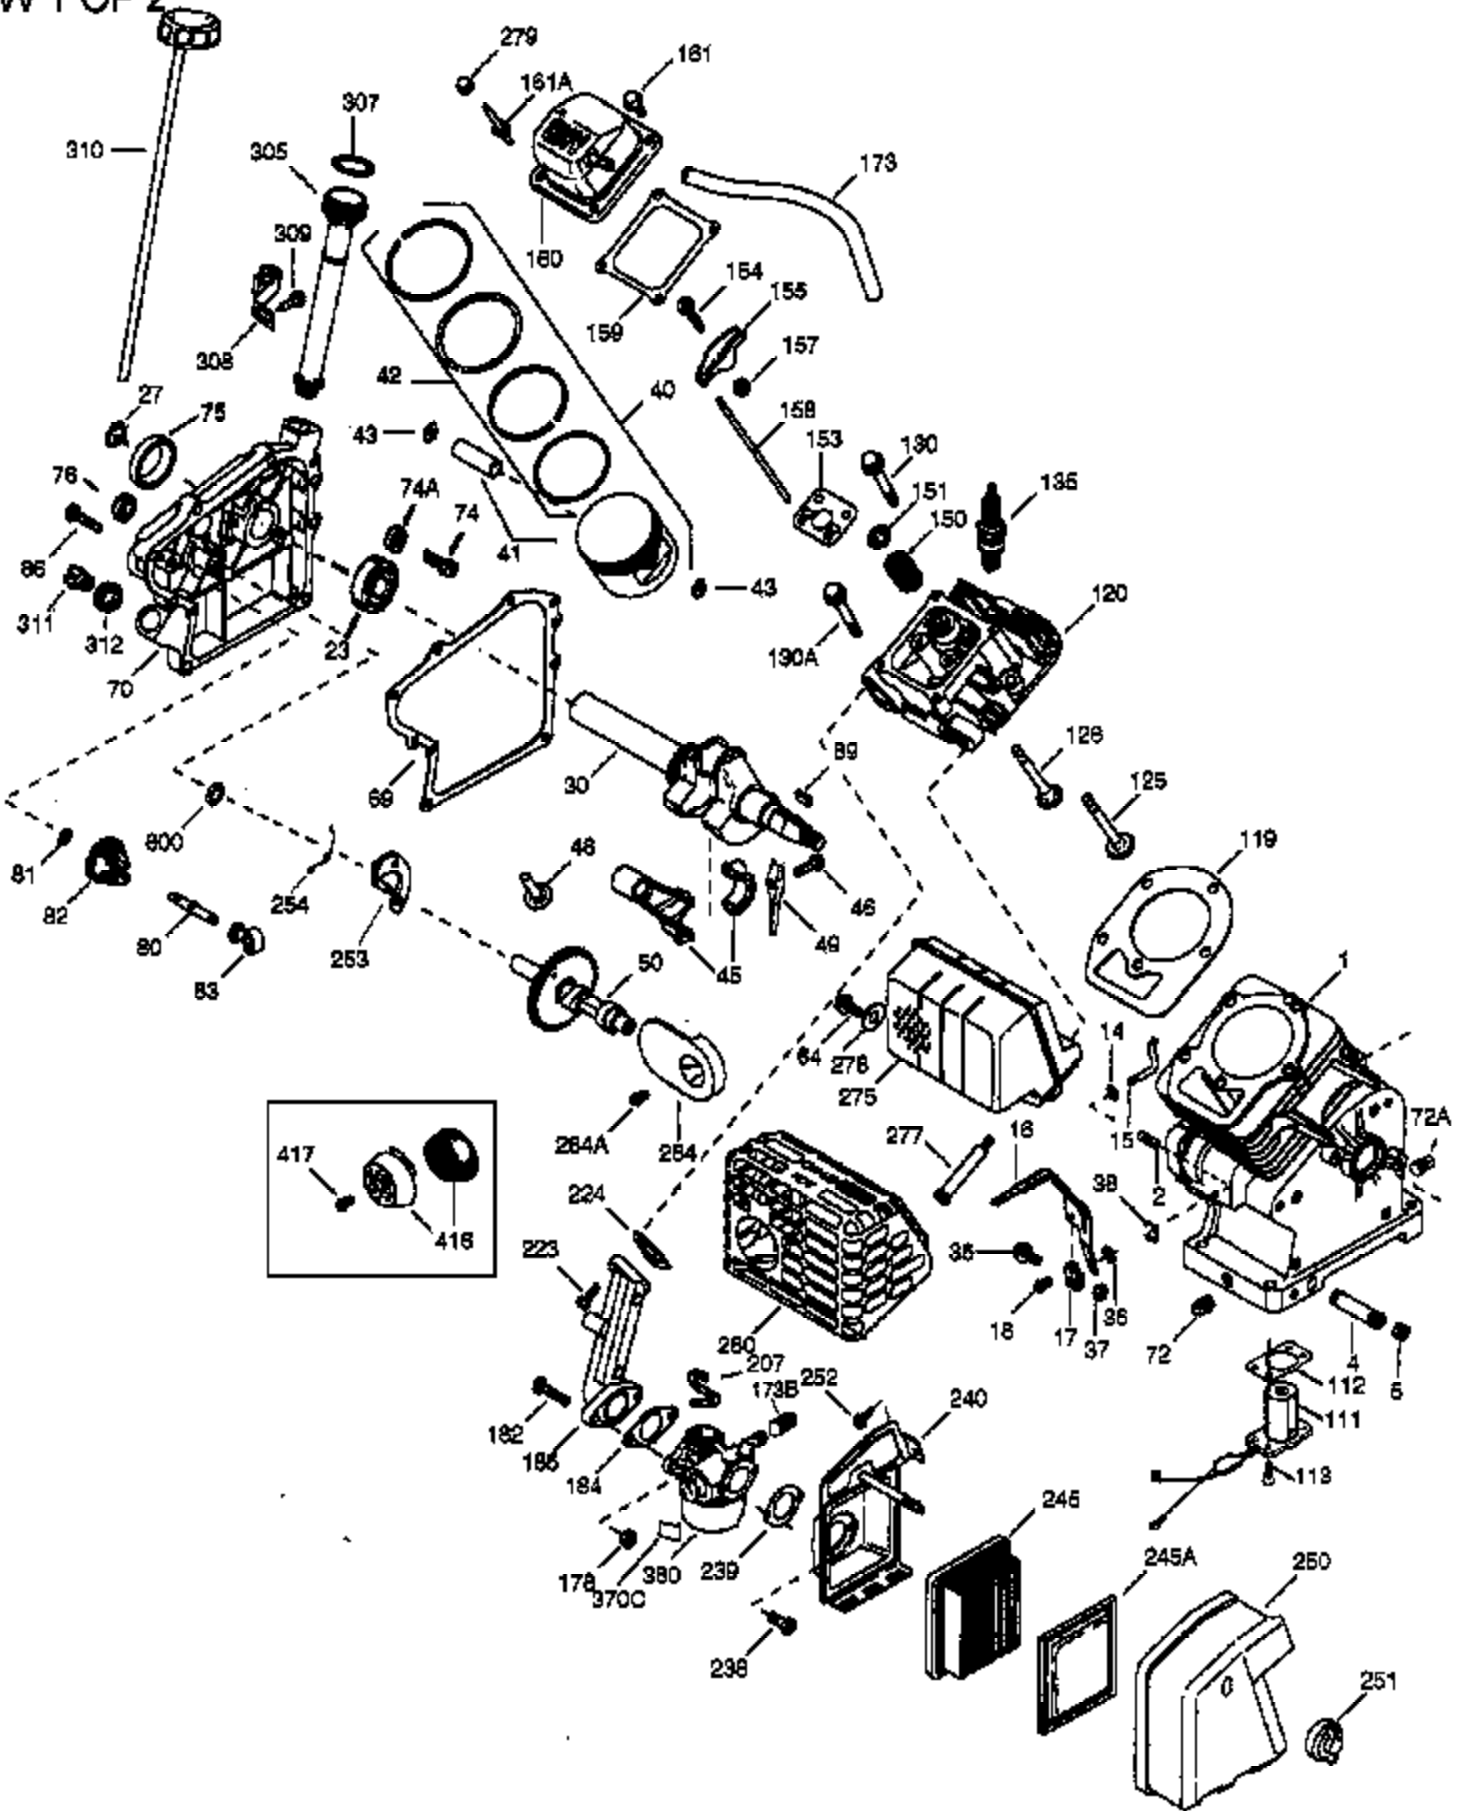

VIEW 1 OF 2

Engine Parts List #1

Ref #	Part Number	Qty	Description
	1 36714	1	Cylinder (Incl. 2, 20 & 72)
	2 26727	2	Dowel Pin
	4 31857	1	Oil Drain Extension
	5 30969	1	Extension Cap
	14 28277	1	Washer
	15 30589	1	Governor Rod
	16 36618	1	Governor Lever
	17 36700	1	Governor Lever Clamp
	18 650548	1	Screw, 8-32 x 5/16"
	30 36619	1	Crankshaft
	35 29826	1	Screw, 10-32 x 3/4"
	36 29918	1	Lock Washer
	37 29216	1	Lock Nut, 10-32
	38 29642	1	Retaining Ring
	40 35544A	1	Piston, Pin & Ring Set (Std.)
	40 35545A	1	Piston, Pin & Ring Set (.010" OS)
	40 35546	1	Piston, Pin & Ring Set (.020" OS)
	41 35541	1	Piston & Pin Ass'y. (Std.) (Incl. 43)
	41 35542	1	Piston & Pin Ass'y. (.010" OS) (Incl. 43)
	41 35543	1	Piston & Pin Ass'y. (.020" OS) (Incl. 43)
	42 35547A	1	Ring Set (Std.)
	42 35548A	1	Ring Set (.010" OS)
	42 35549	1	Ring Set (.020" OS)
	43 20381	2	Piston Pin Retaining Ring
	45 32875A	1	Connecting Rod Ass'y. (Incl. 46 & 49)
	46 32610A	2	Connecting Rod Bolt
	48 35616	2	Valve Lifter
	49 36611	1	Oil Dipper
	50 36620	1	Camshaft
	64 651015	1	Screw, 1/4-20 x 1-1/8"
	69 36624	1	* Cylinder Cover Gasket
	70 36625	1	Cylinder Cover (Incl. 75 thru 83)
	75 27897	1	Oil Seal
	80 30574A	1	Governor Shaft
	81 30590A	1	Washer
	82 30591	1	Governor Gear Ass'y. (Incl. 81)
	83 36057	1	Governor Spool
	86 650488	8	Screw, 1/4-20 x 1-1/4"
	89 610961	1	Flywheel Key
	119 36715	1	* Cylinder Head Gasket
	120 36739	1	Cylinder Head
	125 36471	1	Exhaust Valve (Std.) (Incl. 151)
	125 36472	1	Exhaust Valve (1/32" OS) (Incl. 151)
	126 37711	1	Intake Valve (Std.) (Incl. 151)
	126 29315C	1	Intake Valve (1/32" OS) (Incl. 151)
	130A 650999	1	Screw, 5/16-18 x 2-41/64"
	130 650912	4	Screw, 5/16-18 x 1-1/2"
	135 34645	1	Resistor Spark Plug (N4C)
	150 31672	2	Valve Spring
	151 31673	2	Valve Spring Cap
	153 36649	1	Push Rod Guide
	154 650913	2	Rocker Arm Stud
	155 35624A	2	Rocker Arm
	157 650914	2	Nut, 1/4-28
	158 36629	2	Push Rod
	159 35626	1	* Rocker Arm Cover Gasket
	160 36630A	1	Rocker Arm Cover
	161A 651012	2	Stud