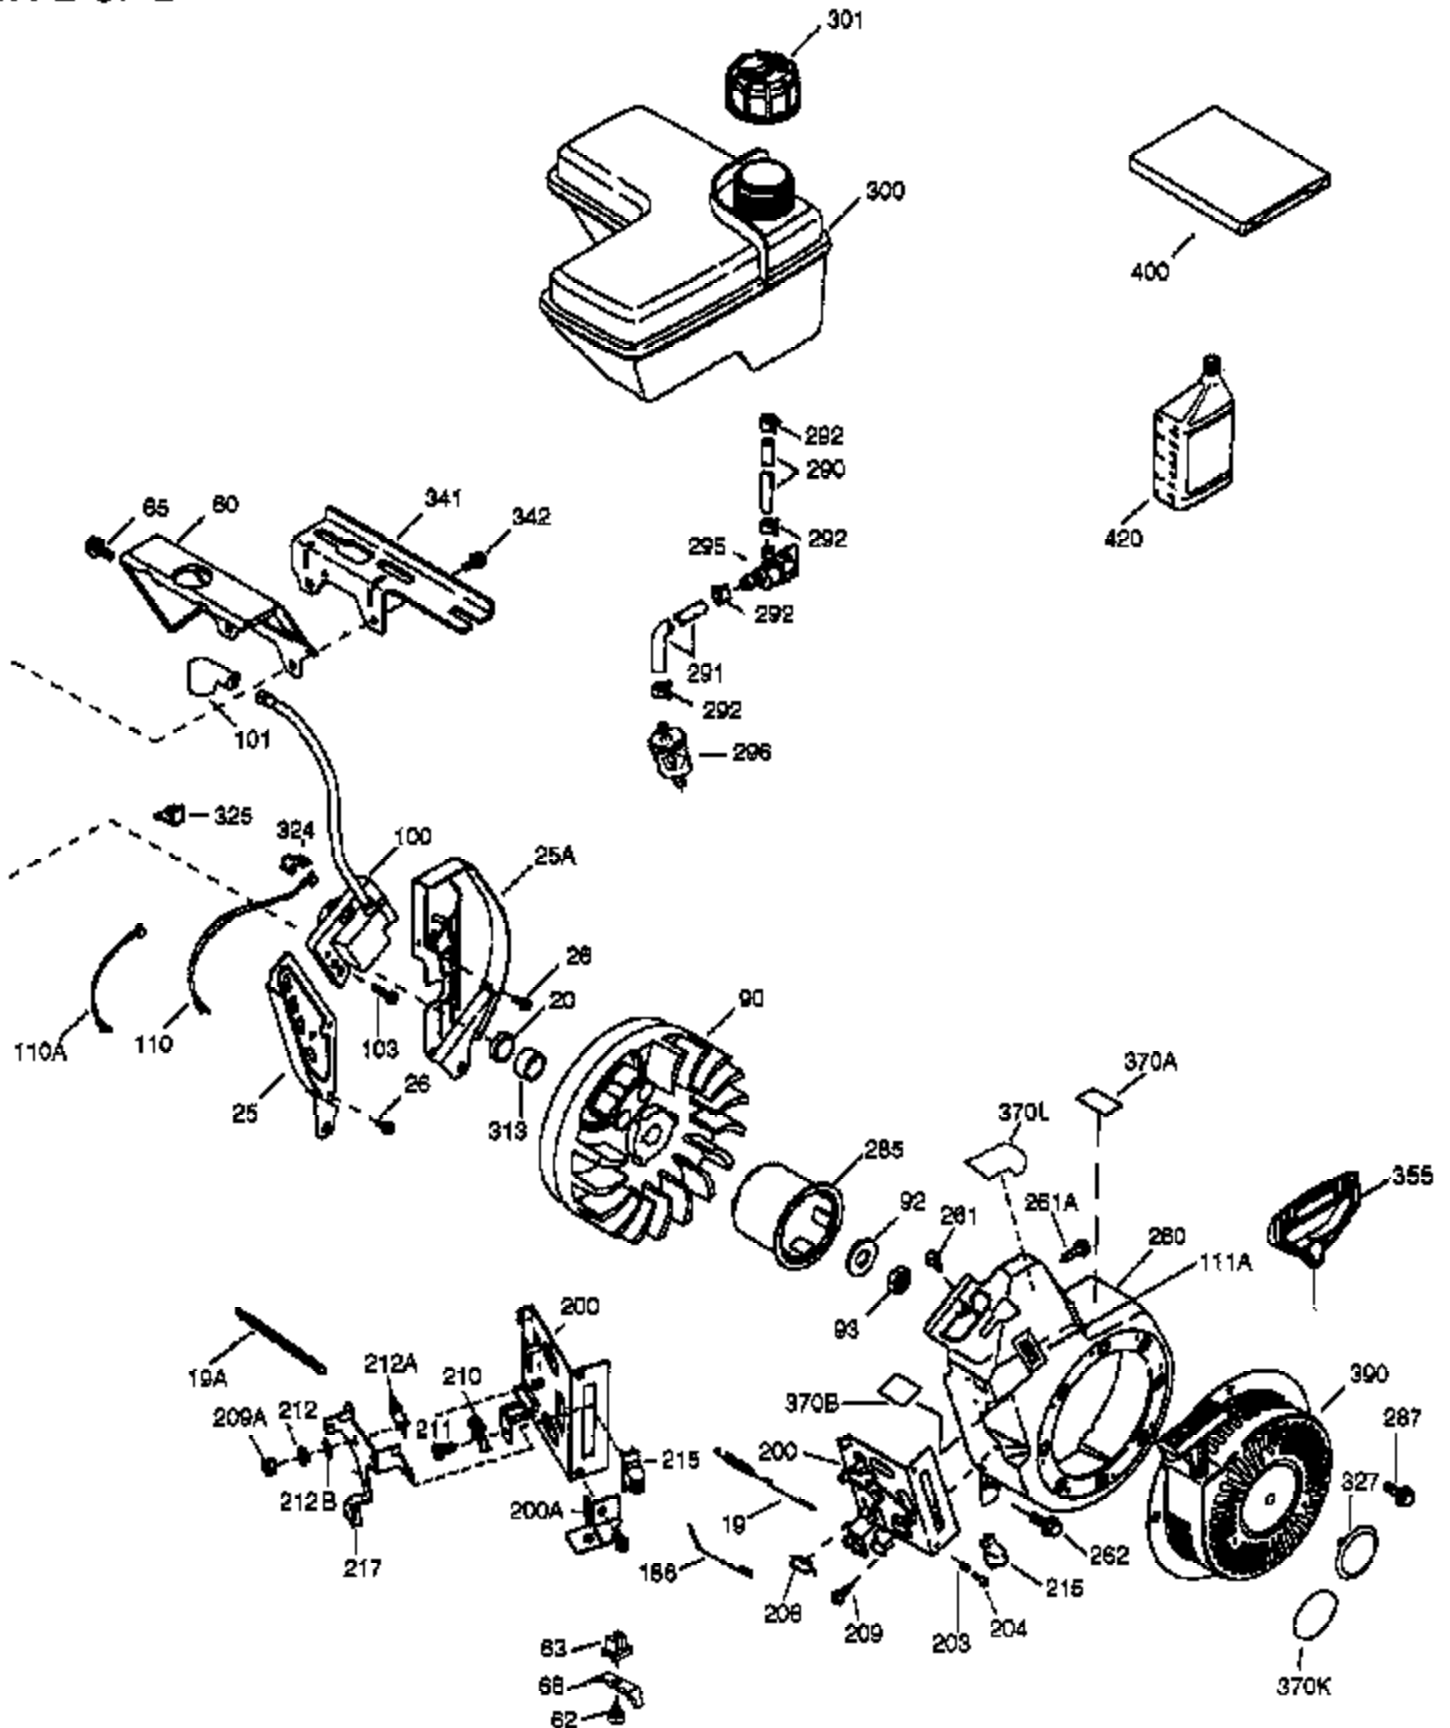

VIEW 2 OF 2

Ref #	Part Number	Qty	Description
19	36710	1	Extension Spring
20	32600	1	Oil Seal
25A	36622	1	Air Baffle (Right)
25	36621	1	Air Baffle (Left)
26	30200	2	Screw, 10-24 x 9/16"
60	36623	1	Blower Housing Extension
65	30200	1	Screw, 10-24 x 9/16"
90	611205	1	Flywheel
92	650815	1	Belleville Washer
93	650816	1	Flywheel Nut
100	34443A	1	Solid State Ignition
101	610118	1	Spark Plug Cover
103	651007	2	Screw, Torx T-15, 10-24 x 15/16"
110	36054	1	Ground Wire
186	36711	1	Governor Link
200	36712	1	Control Bracket (Incl. 206 & 215)
206	610973	1	Terminal
209	650821	2	Screw, 10-32 x 1/2"
215	36638	1	Control Knob
260	36753	1	Blower Housing
261A	650821	1	Screw, 10-32 x 1/2"
261	651008	1	Screw, 1/4-20 x 31/64"
262	651008	2	Screw, 1/4-20 x 31/64"
285	35985A	1	Starter Cup
287	0	4	Rivet (Can be purchased locally)
290	30705	1	Fuel Line
292	26460	2	Fuel Line Clamp
300	36752	1	Fuel Tank (Incl. 292 & 301)
301	36246	1	Fuel Cap
313	34080	1	Spacer
325	29443	1	Wire Clip
341	36644	1	Fuel Tank Bracket
342	651010	2	Screw, 1/4-20 x 7/8"
370K	36695	1	Starter Decal
370B	33107	1	Speed Control Decal
370A	36261	1	Lubrication Decal
390	590736	1	Rewind Starter
400	36716	1	* Gasket Set (Incl. items marked PK i n notes) Incl. (1) each of 26756, 27272A, 29673, 35626, 36581, 36624, 36715
420	730225	1	SAE 30 4-Cycle Engine Oil (Quart)