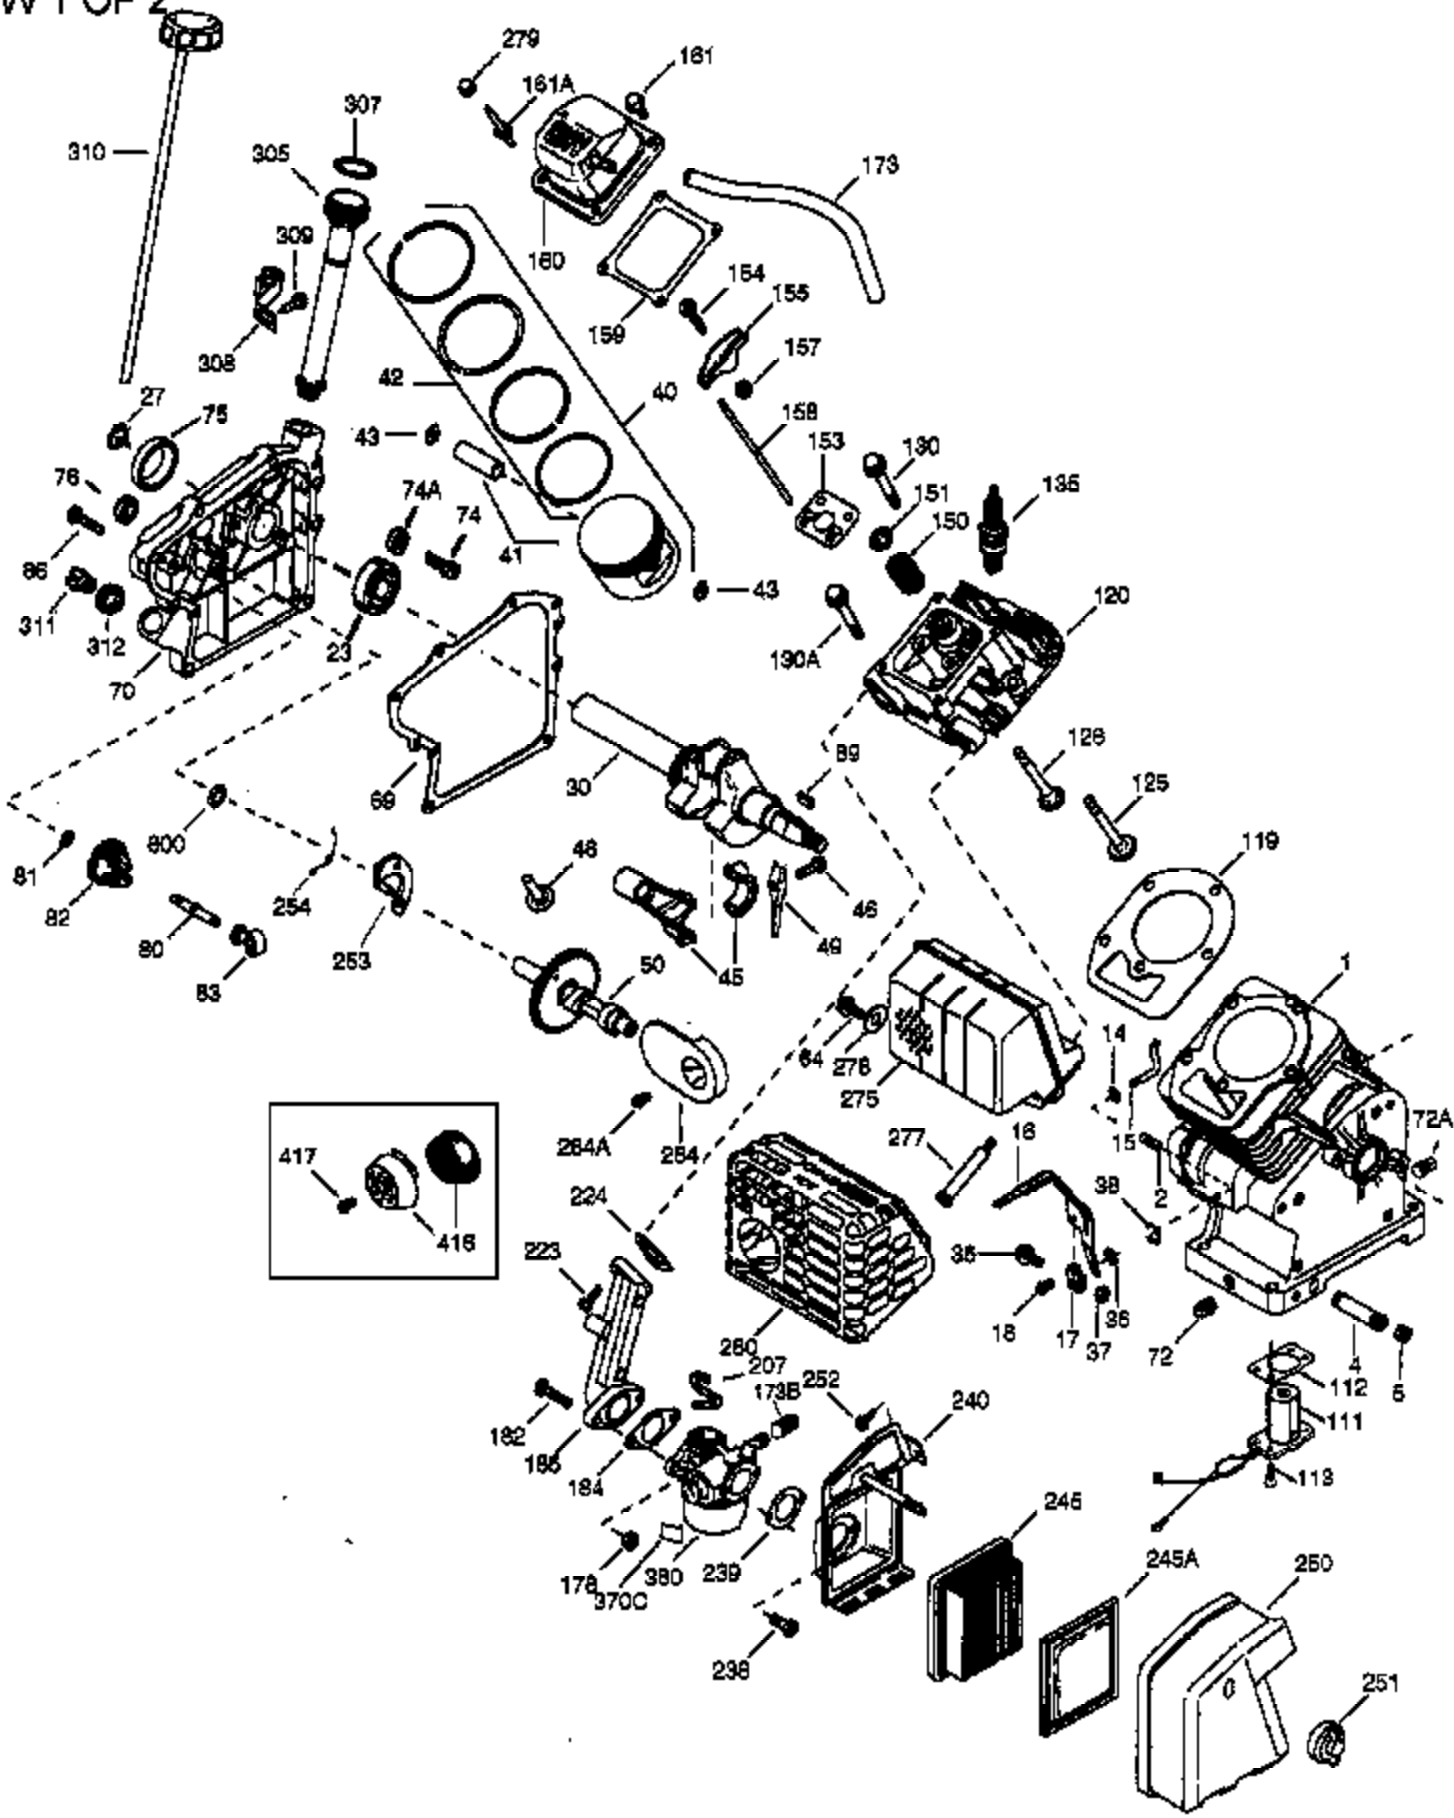

VIEW 1 OF 2

Ref #	Part Number	Qty	Description
	1 36714	1	Cylinder (Incl. 2, 20 & 72)
	2 26727	2	Dowel Pin
	14 28277	1	Washer
	15 30589	1	Governor Rod
	16 36618	1	Governor Lever
	17 36700	1	Governor Lever Clamp
	18 651028	1	Screw, Torx T-15, 8-32 x 3/8"
	30 34734A	1	Crankshaft
	35 29826	1	Screw, 10-32 x 3/4"
	36 29918	1	Lock Washer
	37 29216	1	Lock Nut, 10-32
	38 29642	1	Retaining Ring
	40 35544A	1	Piston, Pin & Ring Set (Std.)
	40 35545A	1	Piston, Pin & Ring Set (.010" OS)
	40 35546	1	Piston, Pin & Ring Set (.020" OS)
	41 35541	1	Piston & Pin Ass'y. (Std.) (Incl. 43)
	41 35542	1	Piston & Pin Ass'y. (.010" OS) (Incl. 43)
	41 35543	1	Piston & Pin Ass'y. (.020" OS) (Incl. 43)
	42 35547A	1	Ring Set (Std.)
	42 35548A	1	Ring Set (.010" OS)
	42 35549	1	Ring Set (.020" OS)
	43 20381	2	Piston Pin Retaining Ring
	45 32875A	1	Connecting Rod Ass'y. (Incl. 46 & 49)
	46 32610A	2	Connecting Rod Bolt
	48 35616	1	Valve Lifter
	49 36611	1	Oil Dipper
	50 36620	1	Camshaft (Incl. 253 & 254)
	64 650738	1	Screw, 1/4-20 x 5/8"
	69 36624	1	* Cylinder Cover Gasket
	70 36625	1	Cylinder Cover (Incl. 75 thru 83 & 31 1)
	72 27642	1	Oil Drain Plug
	75 27897	1	Oil Seal
	80 30574A	1	Governor Shaft
	81 30590A	1	Washer
	82 30591	1	Governor Gear Ass'y. (Incl. 81)
	83 36057	1	Governor Spool
	86 650488	8	Screw, 1/4-20 x 1-1/4"
	89 610961	1	Flywheel Key
	119 36715	1	* Cylinder Head Gasket
	120 36739	1	Cylinder Head
	125 36471	1	Exhaust Valve (Std.) (Incl. 151)
	125 36472	1	Exhaust Valve (1/32" OS) (Incl. 151)
	126 37711	1	Intake Valve (Std.) (Incl. 151)
	126 29315C	1	Intake Valve (1/32" OS) (Incl. 151)
	130A 650999	1	Screw, 5/16-18 x 2-41/64"
	130 650912	4	Screw, 5/16-18 x 1-1/2"
	135 34645	1	Spark Plug (N4C)
	150 31672	2	Valve Spring
	151 31673	2	Valve Spring Cap
	153 36649	1	Push Rod Guide
	154 650913	2	Rocker Arm Stud
	155 35624A	2	Rocker Arm
	157 650914	2	Nut, 1/4-28
	158 36629	2	Push Rod
	159 35626	1	* Rocker Arm Cover Gasket
	160 36630A	1	Rocker Arm Cover
	161 651008	4	Screw, 1/4-20 x 31/64"
	173 36675	1	Breather Tube