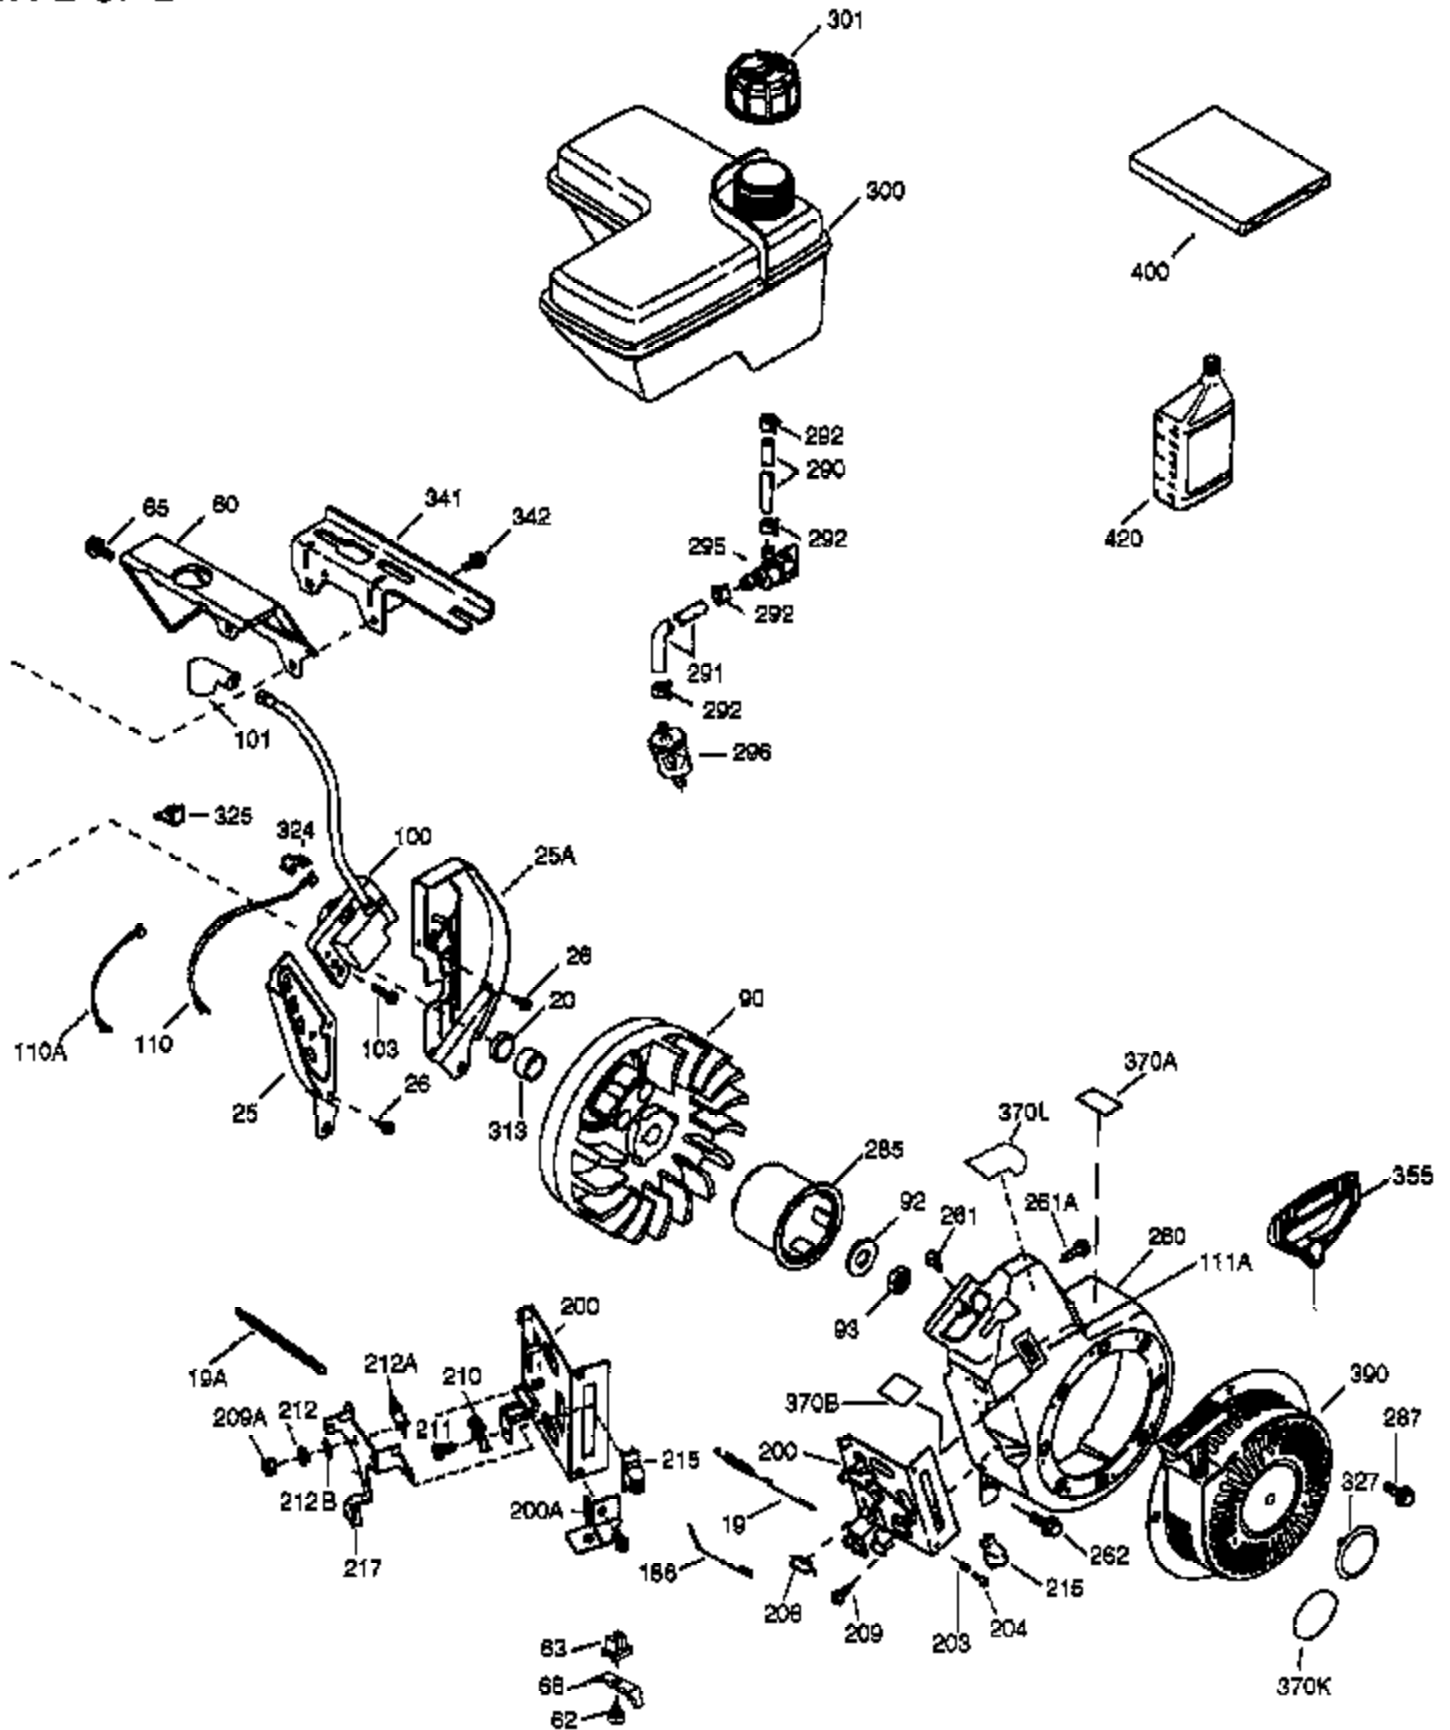

VIEW 2 OF 2

Ref #	Part Number	Qty	Description
19	36710	1	Extension Spring
20	32600	1	Oil Seal
25A	36622	1	Air Baffle (Right)
25	36621	1	Air Baffle (Left)
26	30200	2	Screw, 10-24 x 9/16"
60	36623	1	Blower Housing Extension
65	30200	1	Screw, 10-24 x 9/16"
90	611205	1	Flywheel
92	650815	1	Belleville Washer
93	650816	1	Flywheel Nut
100	34443A	1	Solid State Ignition
103	651007	2	Screw, Torx T-15, 10-24 x 15/16"
110	36054	1	Ground Wire
186	36711	1	Governor Link
200	36712	1	Control Bracket (Incl. 206 & 215)
206	610973	1	Terminal
209	650821	2	Screw, 10-32 x 1/2"
215	36638	1	Control Knob
260	36864	1	Blower Housing
261A	650821	1	Screw, 10-32 x 1/2"
261	651008	1	Screw, 1/4-20 x 31/64"
262	651008	2	Screw, 1/4-20 x 31/64"
285	35985B	1	Starter Cup
287	0	4	Rivet (Can be purchased locally)
290	30705	1	Fuel Line
292	26460	2	Fuel Line Clamp
300	36863	1	Fuel Tank (Incl. 292 & 301)
301	36246	1	Fuel Cap
313	34080	1	Spacer
325	29443	1	Wire Clip
341	36644	1	Fuel Tank Bracket
342	651010	2	Screw, 1/4-20 x 7/8"
370K	36695	1	Starter Decal
370A	36261	1	Lubrication Decal
370B	33107	1	Speed Control Decal
390	590736	1	Rewind Starter
400	36716	1	* Gasket Set (Incl. items marked PK i n notes) Incl. (1) each of 26756, 27272A, 29673, 35626, 36581, 36624, 36715
420	730225	1	SAE 30 4-Cycle Engine Oil (Quart)