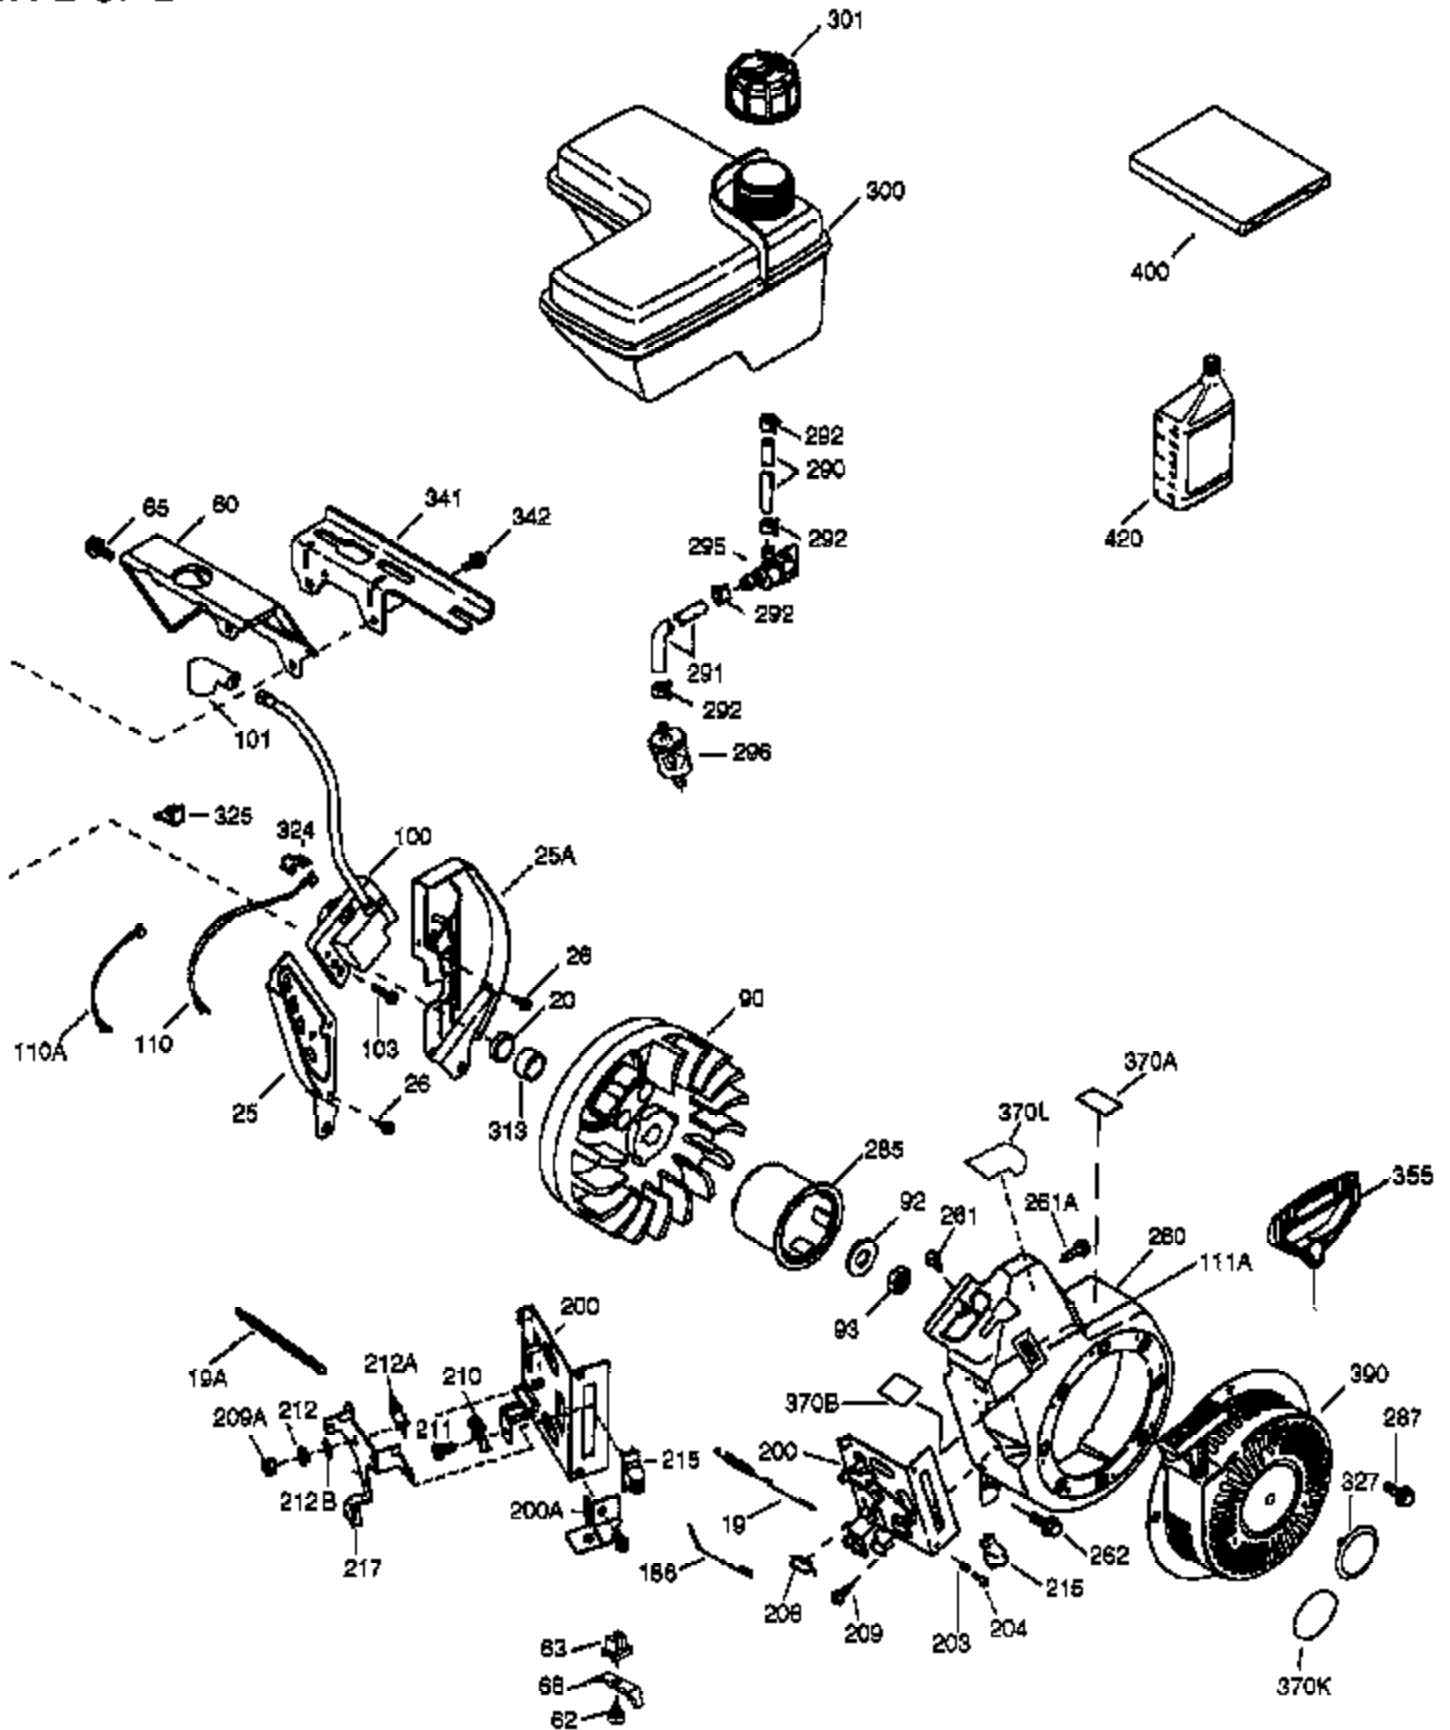

VIEW 2 OF 2

Ref #	Part Number	Qty	Description
19	36710	1	Extension Spring
20	32600	1	Oil Seal
23	36732	1	Ball Bearing
25A	36622	1	Air Baffle (Right)
25	36621	1	Air Baffle (Left)
26	30200	2	Screw, 10-24 x 9/16"
60	36623	1	Blower Housing Extension
65	30200	1	Screw, 10-24 x 9/16"
90	611205	1	Flywheel
92	650815	1	Belleville Washer
93	650816	1	Flywheel Nut
100	34443A	1	Solid State Ignition
101	610118	1	Spark Plug Cover
103	651007	2	Screw, Torx T-15, 10-24 x 15/16"
110	36054	1	Ground Wire
186	36711	1	Governor Link
200	36736	1	Control Bracket (Incl. 206 & 209A thr u 217)
200A	36686	1	Boden Wire Bracket
206	610973	1	Terminal
209A	651016	1	Nut
209	650821	2	Screw, 10-32 x 1/2"
210	27793	1	Conduit Clip
211	28942	1	Screw, 10-32 x 3/8"
212A	36685	1	Bearing Plate
212	30773	1	Bushing
212B	651017	1	Washer
215	36638	1	Control Knob
217	36684	1	Control Lever
260	36864	1	Blower Housing
261	651008	1	Screw, 1/4-20 x 31/64"
261A	650821	1	Screw, 10-32 x 1/2"
262	651008	2	Screw, 1/4-20 x 31/64"
285	35985A	1	Starter Cup
287	651008	4	Screw, 1/4-20 x 31/64"
290	30705	1	Fuel Line
292	26460	2	Fuel Line Clamp
300	36863	1	Fuel Tank (Incl. 292 & 301)
301	36246	1	Fuel Cap
313	34080	1	Spacer
325	29443	1	Wire Clip
341	36644	1	Fuel Tank Bracket
342	651010	2	Screw, 1/4-20 x 7/8"
370B	33107	1	Throttle Decal
370K	36695	1	Starter Decal
370A	36261	1	Lubrication Decal
390	590704	1	Rewind Starter
400	36716A	1	* Gasket Set (Incl. items marked PK i n notes) Incl. (1) each of 26756, 27272A, 29673, 35626, 36581, 36624, 36738
420	730225	1	SAE 30 4-Cycle Engine Oil (Quart)