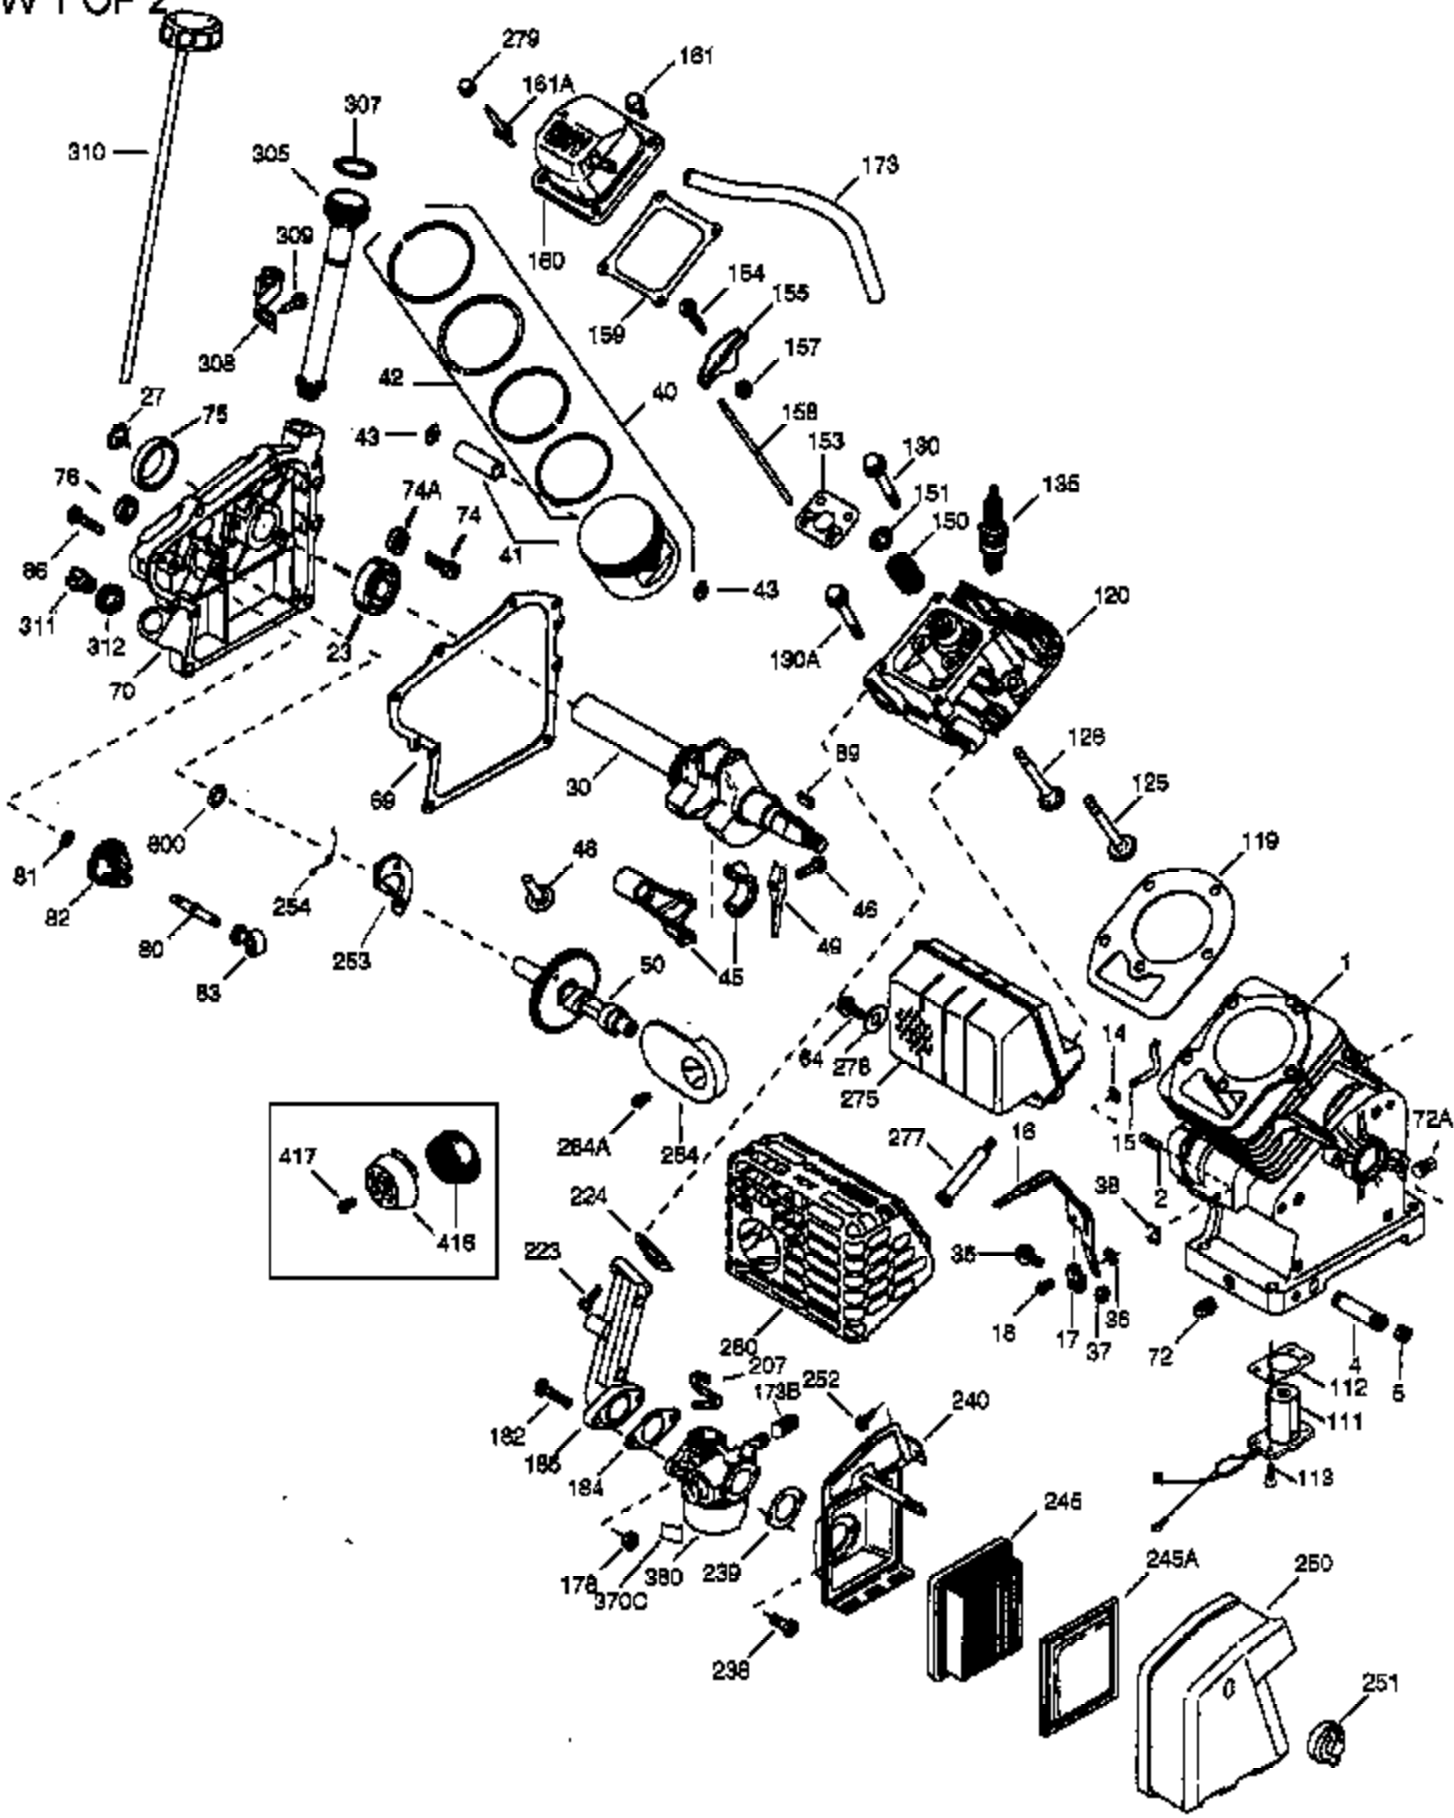

VIEW 1 OF 2

Engine Parts List #1

Ref #	Part Number	Qty	Description
	1 36714	1	Cylinder (Incl. 2, 20, 72 & 72A)
	2 26727	2	Dowel Pin
	14 28277	1	Washer
	15 30589	1	Governor Rod
	16 36618	1	Governor Lever
	17 36700	1	Governor Lever Clamp
	18 651028	1	Screw, Torx T-15, 8-32 x 3/8"
	23 36732	1	Ball Bearing
	27 36733	1	Bearing Retainer
	30 36748A	1	Crankshaft
	35 29826	1	Screw, 10-32 x 3/4"
	36 29918	1	Lock Washer
	37 29216	1	Lock Nut, 10-32
	38 29642	1	Retaining Ring
	40 35544A	1	Piston, Pin & Ring Set (Std.)
	40 35545A	1	Piston, Pin & Ring Set (.010" OS)
	40 35546	1	Piston, Pin & Ring Set (.020" OS)
	41 35541	1	Piston & Pin Ass'y. (Std.) (Incl. 43)
	41 35542	1	Piston & Pin Ass'y. (.010" OS) (Incl. 43)
	41 35543	1	Piston & Pin Ass'y. (.020" OS) (Incl. 43)
	42 35547A	1	Ring Set (Std.)
	42 35548A	1	Ring Set (.010" OS)
	42 35549	1	Ring Set (.020" OS)
	43 20381	2	Piston Pin Retaining Ring
	45 32875A	1	Connecting Rod Ass'y. (Incl. 46 & 49)
	46 32610A	2	Connecting Rod Bolt
	48 35616	2	Valve Lifter
	49 36611	1	Oil Dipper
	50 36620	1	Camshaft (Incl. 253 & 254)
	64 651015	1	Screw, 1/4-20 x 1-1/8"
	69 36624	1	* Cylinder Cover Gasket
	70 36731	1	Cylinder Cover (Incl. 75 thru 83)
	72A 28582	1	Oil Drain Plug
	72 27642	2	Oil Drain Plug
	74 30200	2	Screw, 10-24 x 9/16"
	74A 28537	2	Washer
	75 36742	1	Oil Seal
	80 30574A	1	Governor Shaft
	81 30590A	1	Washer
	82 30591	1	Governor Gear Ass'y. (Incl. 81)
	83 36057	1	Governor Spool
	86 650488	8	Screw, 1/4-20 x 1-1/4"
	89 610961	1	Flywheel Key
	119 36738	1	* Cylinder Head Gasket
	120 36739	1	Cylinder Head
	125 36471	1	Exhaust Valve (Std.) (Incl. 151)
	125 36472	1	Exhaust Valve (1/32" OS) (Incl. 151)
	126 37711	1	Intake Valve (Std.) (Incl. 151)
	126 29315C	1	Intake Valve (1/32" OS) (Incl. 151)
	130A 650999	1	Screw, 5/16-18 x 2-41/64"
	130 650912	4	Screw, 5/16-18 x 1-1/2"
	135 34645	1	Resistor Spark Plug (RN4C)
	150 31672	2	Valve Spring
	151 31673	2	Valve Spring Cap
	153 36649	1	Push Rod Guide
	154 650913	2	Rocker Arm Stud
	155 35624A	2	Rocker Arm
	157 650914	2	Nut, 1/4-28