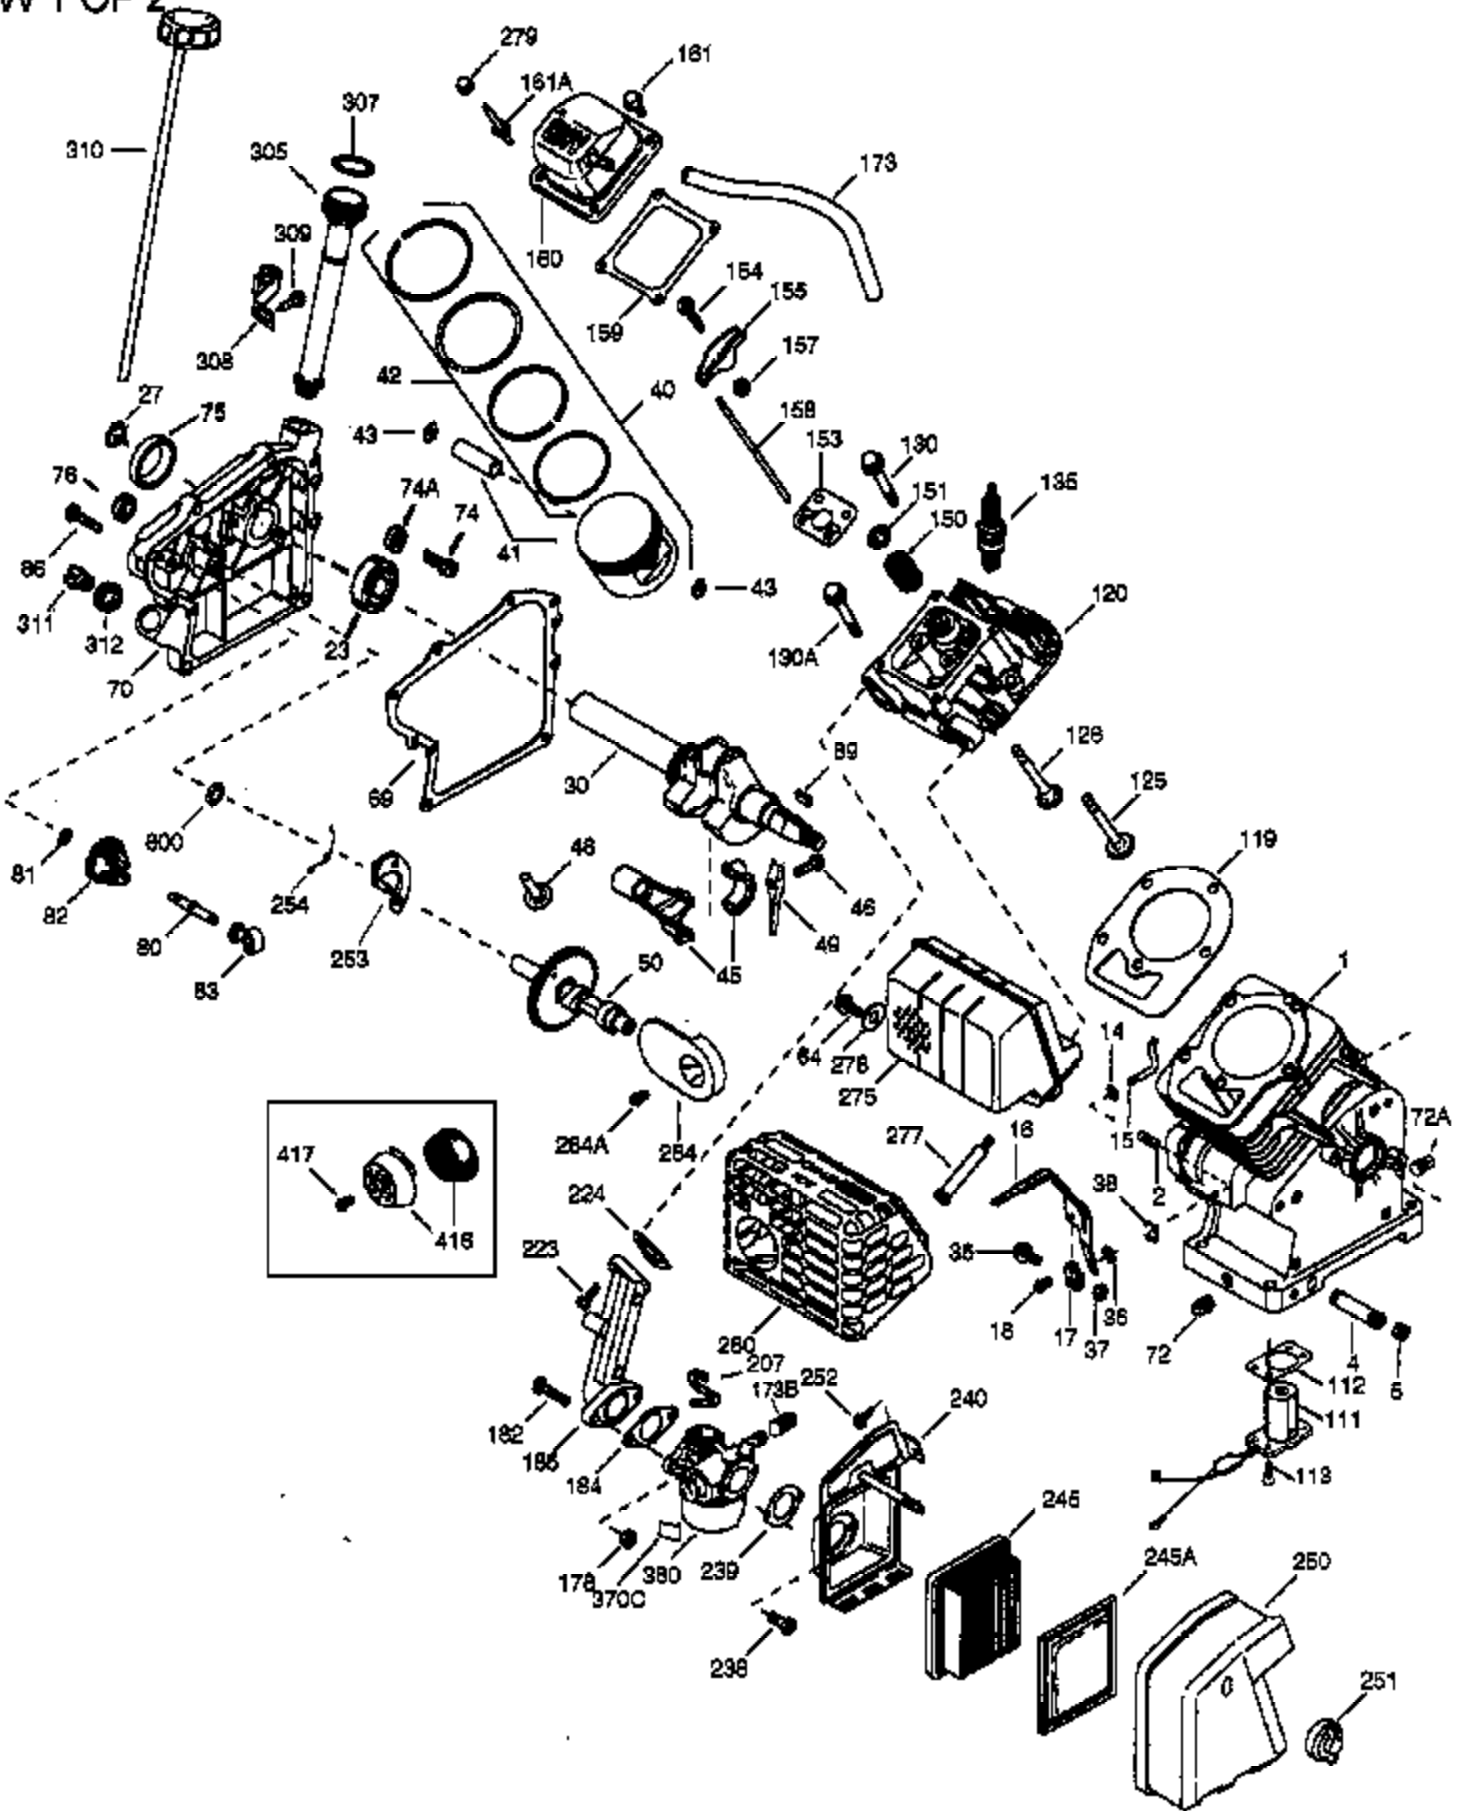

## Engine Parts List #1

Ref #	Part Number	Qty	Description
1	36714	1	Cylinder (Incl. 2, 20, 72 & 72A)
2	26727	2	Dowel Pin
14	28277	1	Washer
15	30589	1	Governor Rod
16	36618	1	Governor Lever
17	36700	1	Governor Lever Clamp
18	650548	1	Screw, 8-32 x 5/16"
23	36732	1	Ball Bearing
27	36733	1	Bearing Retainer
30	36748A	1	Crankshaft
35	29826	1	Screw, 10-32 x 3/4"
36	29918	1	Lock Washer
37	29216	1	Lock Nut, 10-32
38	29642	1	Retaining Ring
40	35544A	1	Piston, Pin & Ring Set (Std.)
40	35545A	1	Piston, Pin & Ring Set (.010" OS)
40	35546	1	Piston, Pin & Ring Set (.020" OS)
41	35541	1	Piston & Pin Ass'y. (Std.) (Incl. 43)
41	35542	1	Piston & Pin Ass'y. (.010" OS) (Incl. 43)
41	35543	1	Piston & Pin Ass'y. (.020" OS) (Incl. 43)
42	35547A	1	Ring Set (Std.)
42	35548A	1	Ring Set (.010" OS)
42	35549	1	Ring Set (.020" OS)
43	20381	2	Piston Pin Retaining Ring
45	32875A	1	Connecting Rod Ass'y. (Incl. 46 & 49)
46	32610A	2	Connecting Rod Bolt
48	35616	2	Valve Lifter
49	36611	1	Oil Dipper
50	36620	1	Camshaft (Incl. 253 & 254)
64	651015	1	Screw, 1/4-20 x 1-1/8"
69	36624	1	* Cylinder Cover Gasket
70	36731	1	Cylinder Cover (Incl. 75 thru 83)
72A	28582	1	Oil Drain Plug
72	27642	2	Oil Drain Plug
74	30200	2	Screw, 10-24 x 9/16"
74A	28537	2	Washer
75	36742	1	Oil Seal
80	30574A	1	Governor Shaft
81	30590A	1	Washer
82	30591	1	Governor Gear Ass'y. (Incl. 81)
83	36057	1	Governor Spool
86	650488	8	Screw, 1/4-20 x 1-1/4"
89	610961	1	Flywheel Key
119	36738	1	* Cylinder Head Gasket
120	36739	1	Cylinder Head
125	36471	1	Exhaust Valve (Std.) (Incl. 151)
125	36472	1	Exhaust Valve (1/32" OS) (Incl. 151)
126	37711	1	Intake Valve (Std.) (Incl. 151)
126	29315C	1	Intake Valve (1/32" OS) (Incl. 151)
130A	650999	1	Screw, 5/16-18 x 2-41/64"
130	650912	4	Screw, 5/16-18 x 1-1/2"
135	34645	1	Resistor Spark Plug (RN4C)
150	31672	2	Valve Spring
151	31673	2	Valve Spring Cap
153	36649	1	Push Rod Guide
154	650913	2	Rocker Arm Stud
155	35624A	2	Rocker Arm
157	650914	2	Nut, 1/4-28