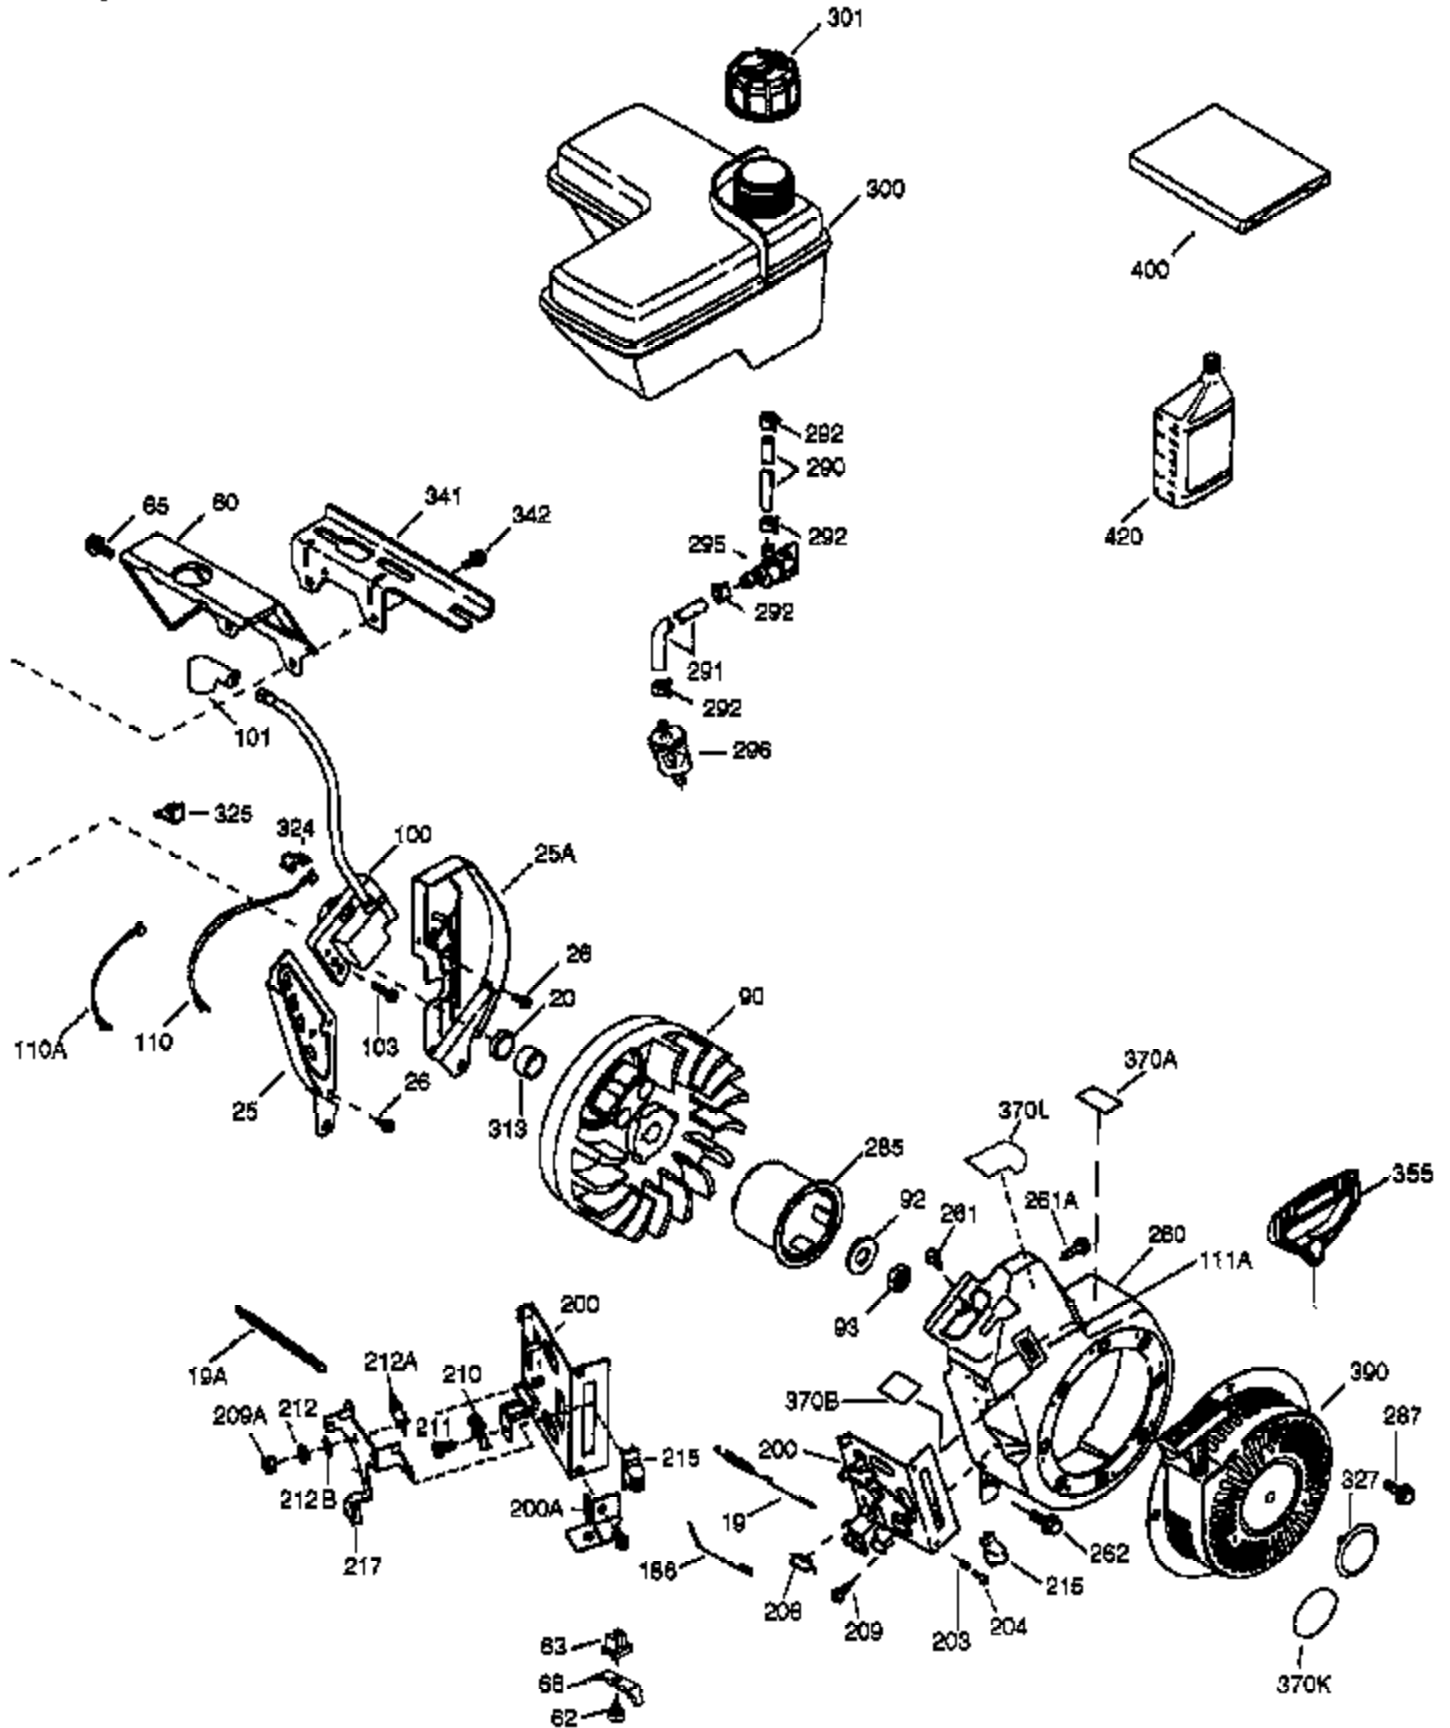

VIEW 2 OF 2

Engine Parts List #2

Ref #	Part Number	Qty	Description
19	36710	1	Extension Spring
20	32600	1	Oil Seal
23	36732	1	Ball Bearing
25A	36622	1	Air Baffle (Right)
25	36621	1	Air Baffle (Left)
26	30200	2	Screw, 10-24 x 9/16"
60	36623	1	Blower Housing Extension
65	30200	1	Screw, 10-24 x 9/16"
90	611205	1	Flywheel
92	650815	1	Belleville Washer
93	650816	1	Flywheel Nut
100	34443A	1	Solid State Ignition
101	610118	1	Spark Plug Cover
103	651007	2	Screw, Torx T-15, 10-24 x 15/16"
110	36054	1	Ground Wire
186	36711	1	Governor Link
200	36736	1	Control Bracket (Incl. 206 & 209A thr u 217)
200A	36686	1	Boden Wire Bracket
206	610973	1	Terminal
209A	651016	1	Nut
209	650821	2	Screw, 10-32 x 1/2"
210	27793	1	Conduit Clip
211	28942	1	Screw, 10-32 x 3/8"
212A	36685	1	Bearing Plate
212	30773	1	Bushing
212B	651017	1	Washer
215	36638	1	Control Knob
217	36684	1	Control Lever
260	36753	1	Blower Housing
261	651008	1	Screw, 1/4-20 x 31/64"
261A	650821	1	Screw, 10-32 x 1/2"
262	651008	2	Screw, 1/4-20 x 31/64"
285	35985A	1	Starter Cup
287	651008	4	Screw, 1/4-20 x 31/64"
290	30705	1	Fuel Line
292	26460	2	Fuel Line Clamp
300	36752	1	Fuel Tank (Incl. 301)
301	36246	1	Fuel Cap
313	34080	1	Spacer
325	29443	1	Wire Clip
341	36644	1	Fuel Tank Bracket
342	651010	2	Screw, 1/4-20 x 7/8"
370B	33107	1	Throttle Decal
370K	36695	1	Starter Decal
370A	36261	1	Lubrication Decal
390	590704	1	Rewind Starter
400	36716A	1	* Gasket Set (Incl. items marked PK i n notes) Incl. (1) each of 26756, 27272A, 29673, 35626, 36581, 36624, 36738
420	730225	1	SAE 30 4-Cycle Engine Oil (Quart)