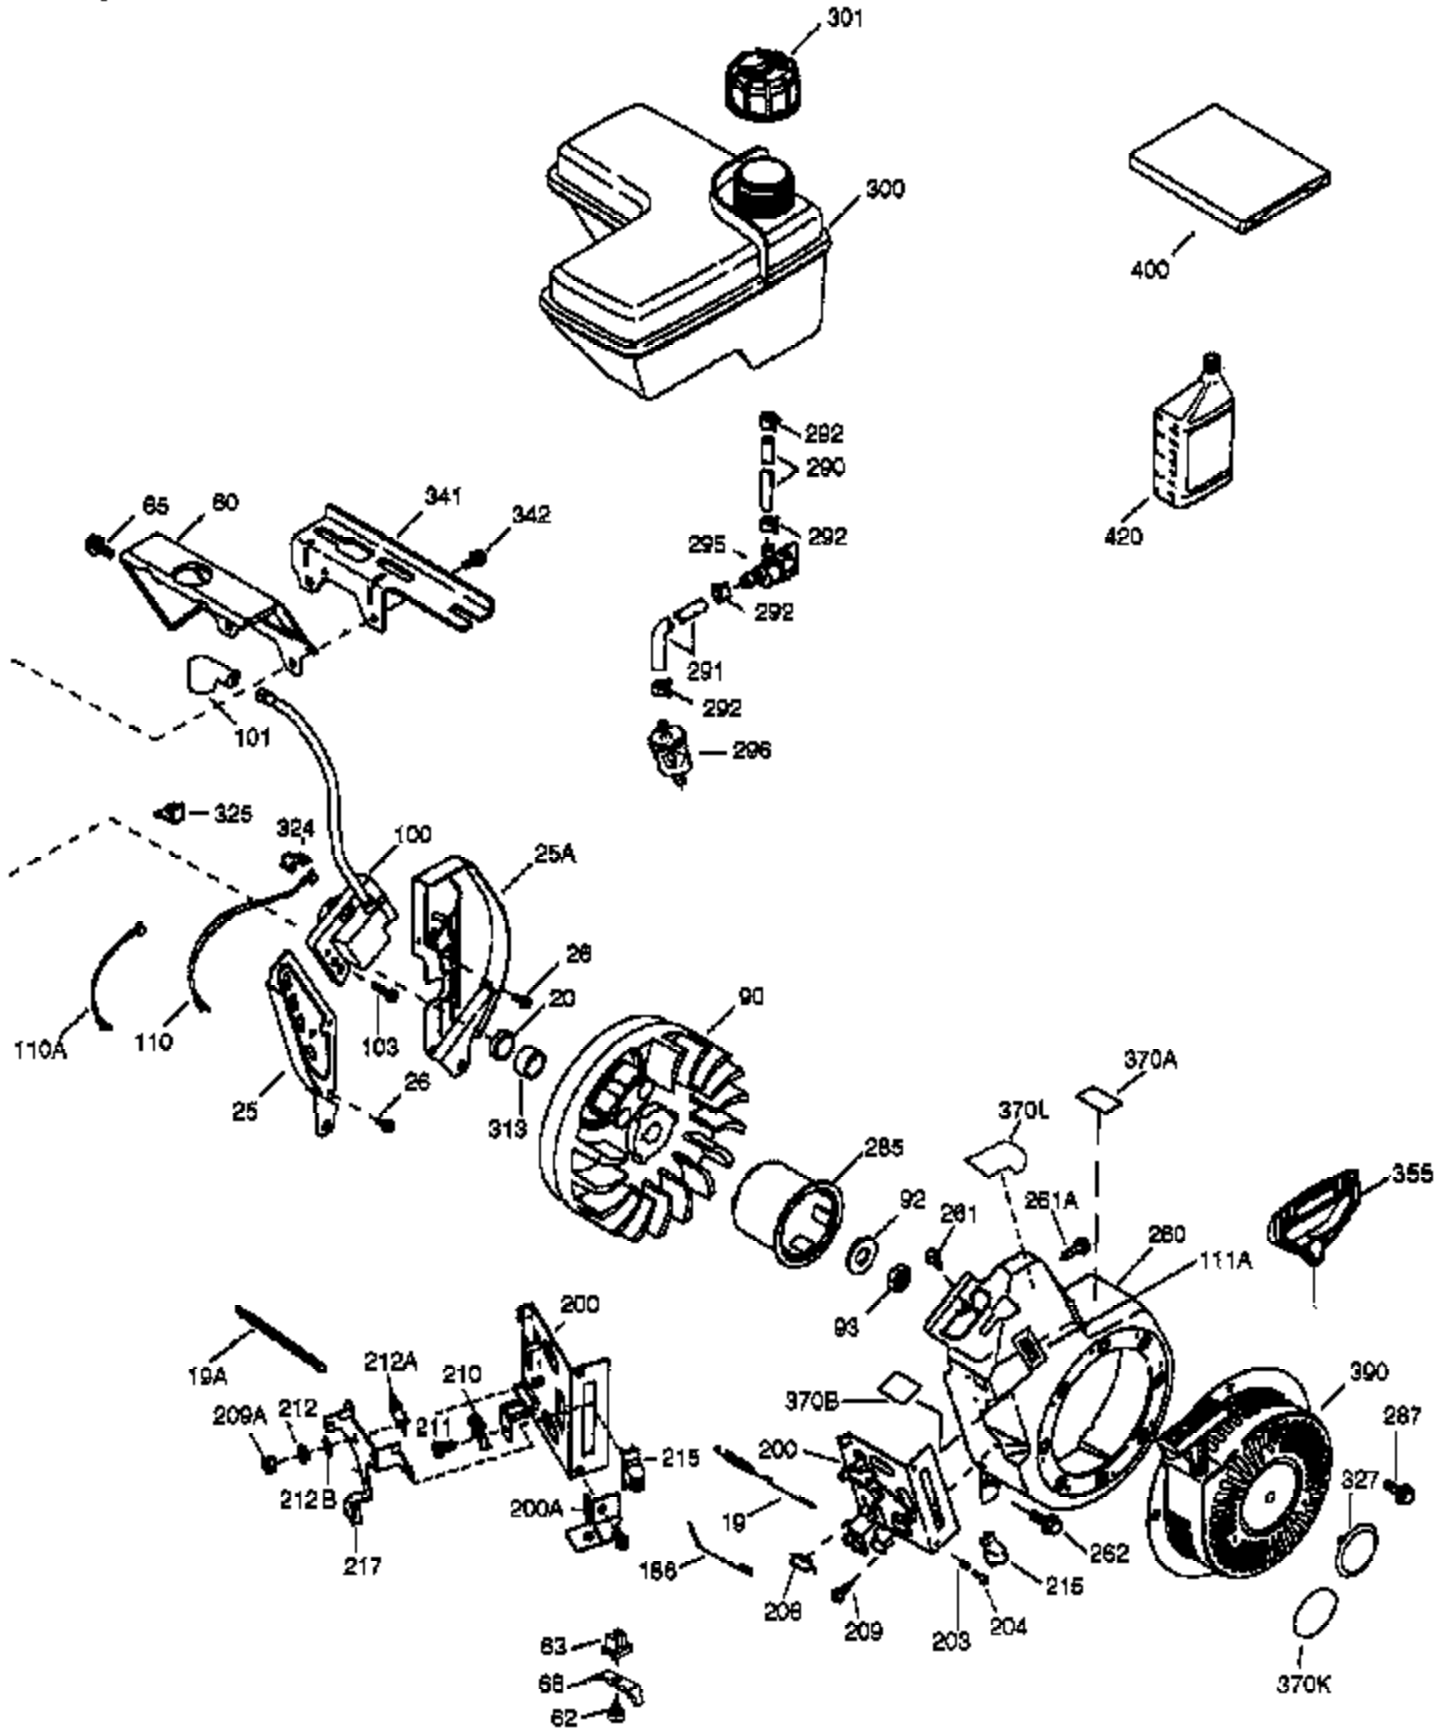

VIEW 2 OF 2

Ref #	Part Number	Qty	Description
19	36710	1	Extension Spring
20	32600	1	Oil Seal
23	36732	1	Ball Bearing
25A	36622	1	Air Baffle (Right)
25	36621	1	Air Baffle (Left)
26	30200	2	Screw, 10-24 x 9/16"
60	36623	1	Blower Housing Extension
62	650760	1	Screw, 8-32 x 3/8"
63	28545	1	Grommet
65	30200	1	Screw, 10-24 x 9/16"
68	33356	1	Ground Terminal
90	611205	1	Flywheel
92	650815	1	Belleville Washer
93	650816	1	Flywheel Nut
100	34443A	1	Solid State Ignition
103	651007	2	Screw, Torx T-15, 10-24 x 15/16"
110	36679A	1	Ground Wire
186	36711	1	Governor Link
200	36736	1	Control Bracket (Incl. 206 & 215)
206	610973	1	Terminal
209	650821	1	Screw, 10-32 x 1/2"
215	36638	1	Control Knob
260	36864	1	Blower Housing
261A	650821	2	Screw, 10-32 x 1/2"
261	651008	1	Screw, 1/4-20 x 31/64"
262	651008	2	Screw, 1/4-20 x 31/64"
285	35985B	1	Starter Cup
287	0	4	Rivet (Can be purchased locally)
290	30705	1	Fuel Line
292	26460	2	Fuel Line Clamp
300	36863	1	Fuel Tank (Incl. 292 & 301)
301	36246	1	Fuel Cap
313	34080	1	Spacer
325	29443	1	Wire Clip
341	36644	1	Fuel Tank Bracket
342	651010	2	Screw, 1/4-20 x 7/8"
370A	36261	1	Lubrication Decal
370K	36695	1	Starter Decal
370B	33107	1	Speed Control Decal
390	590736	1	Rewind Starter (Note: This engine could have been built with 590748 starter.)
400	36716A	1	* Gasket Set (Incl. items marked PK in notes) Incl. (1) each of 26756, 27272A, 29673, 35626, 36581, 36624, 36715
420	730225	1	SAE 30 4-Cycle Engine Oil (Quart)