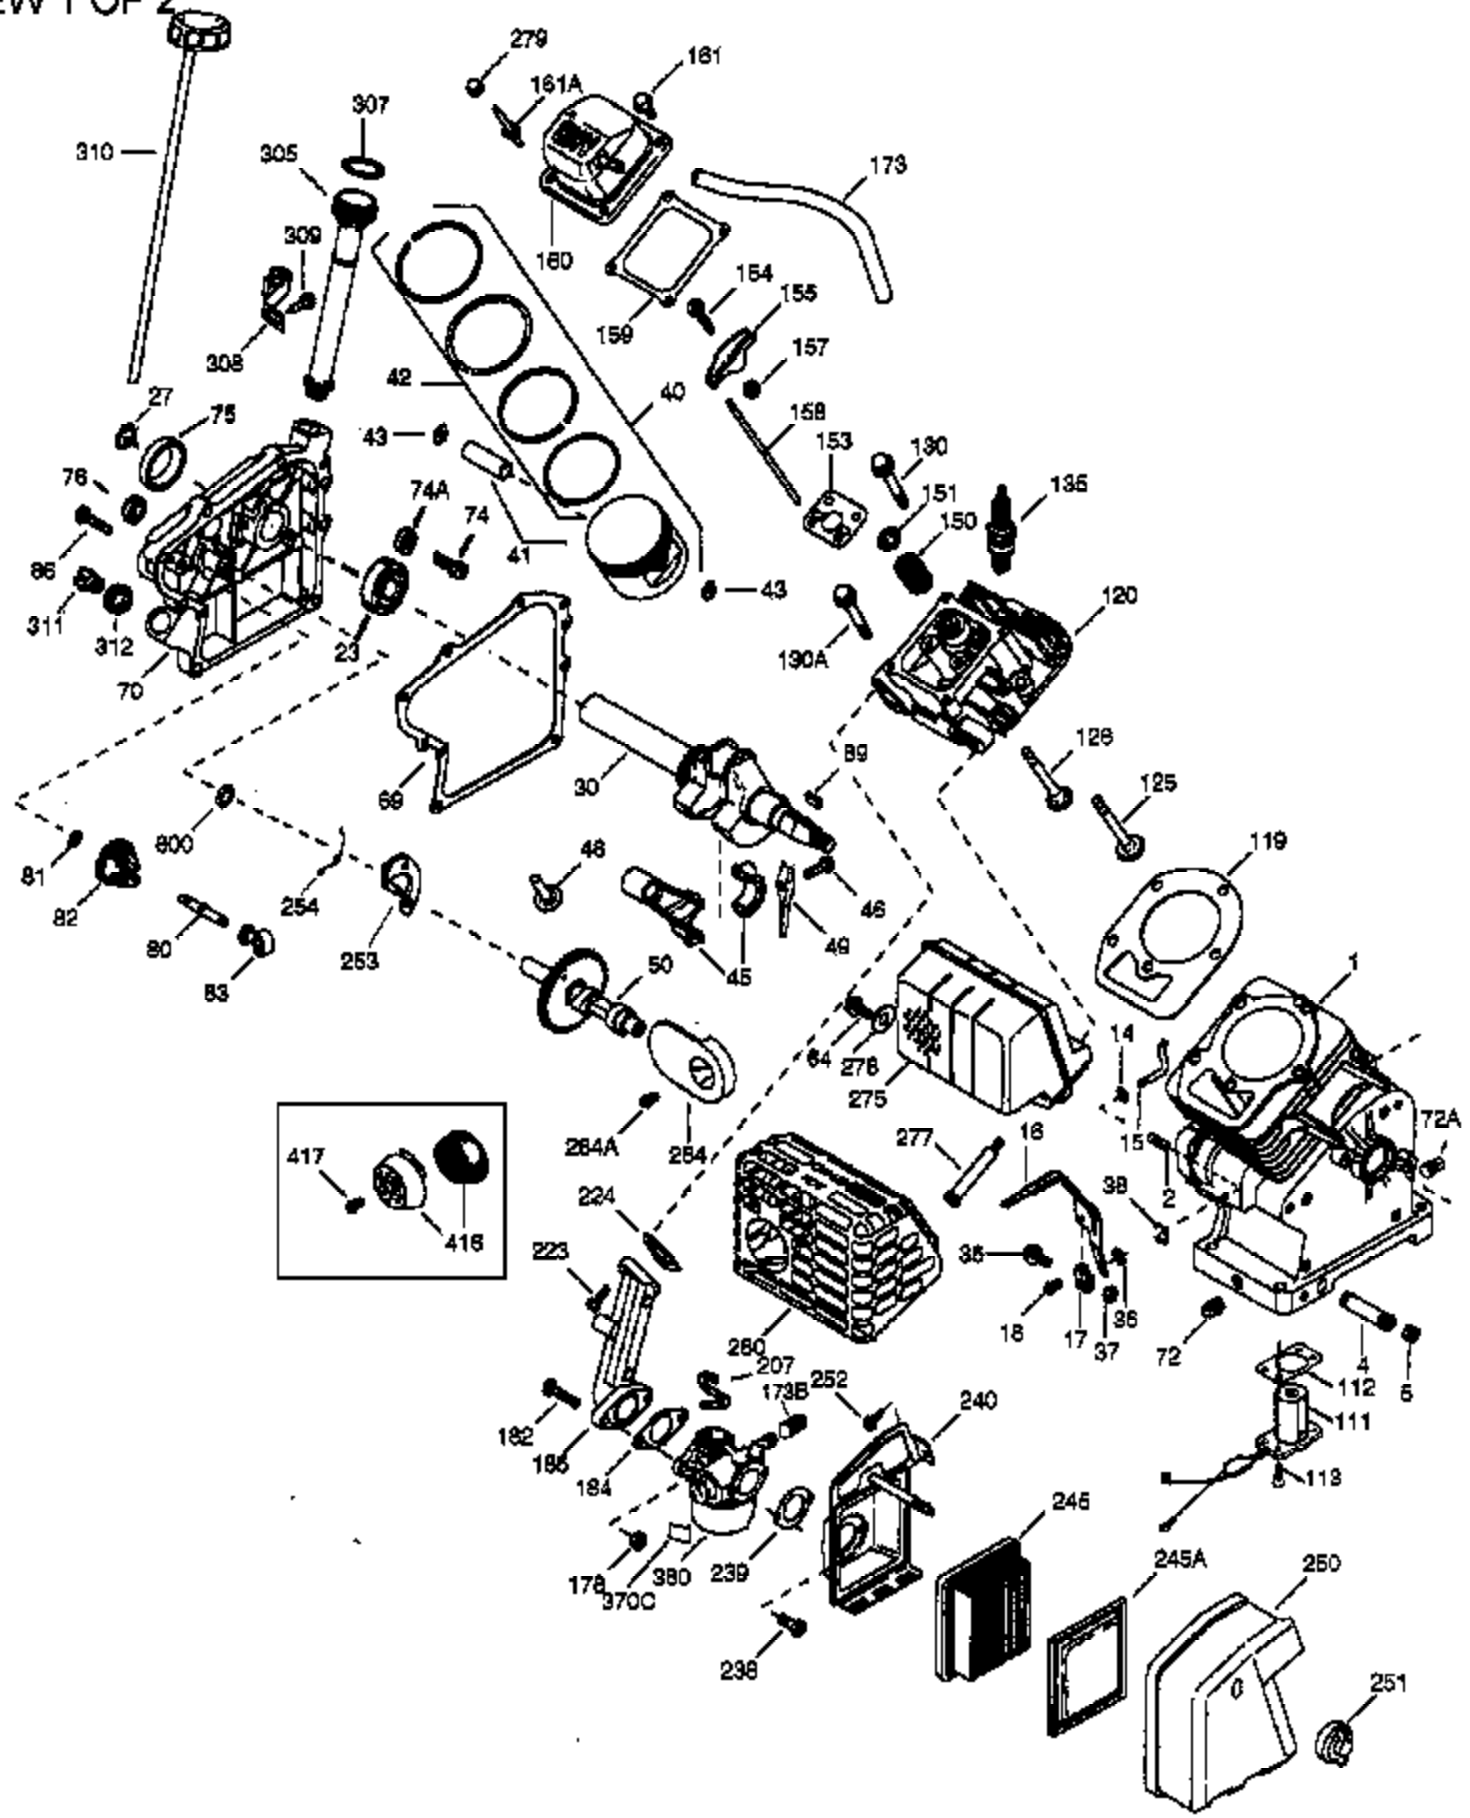

VIEW 1 OF 2

Engine Parts List #1

Ref #	Part Number	Qty	Description
	1 36714	1	Cylinder (Incl. 2, 20 & 72)
	2 26727	2	Dowel Pin
	14 28277	1	Washer
	15 30589	1	Governor Rod
	16 36618	1	Governor Lever
	17 36700	1	Governor Lever Clamp
	18 651028	1	Screw, Torx T-15, 8-32 x 3/8"
	23 36732	1	Ball Bearing
	27 36733	1	Bearing Retainer
	30 36763	1	Crankshaft
	35 29826	1	Screw, 10-32 x 3/4"
	36 29918	1	Lock Washer
	37 29216	1	Lock Nut
	38 29642	1	Retaining Ring
	40 35544A	1	Piston, Pin & Ring Set (Std.)
	40 35545A	1	Piston, Pin & Ring Set (.010" OS)
	40 35546	1	Piston, Pin & Ring Set (.020" OS)
	41 35541	1	Piston & Pin Ass'y (Std.) (Incl. 43)
	41 35542	1	Piston & Pin Ass'y (.010" OS) (Incl. 43)
	41 35543	1	Piston & Pin Ass'y (.020" OS) (Incl. 43)
	42 35547A	1	Ring Set (Std.)
	42 35548A	1	Ring Set (.010" OS)
	42 35549	1	Ring Set (.020" OS)
	43 20381	2	Piston Pin Retaining Ring
	45 32875A	1	Connecting Rod Ass'y (Incl. 46 & 49)
	46 32610A	2	Connecting Rod Bolt
	48 35616	2	Valve Lifter
	49 36611	1	Oil Dipper
	50 36620	1	Camshaft (Incl. 253 & 254)
	64 651015	1	Screw, 1/4-20 x 1-1/8"
	69 36624	1	* Cylinder Cover Gasket
	70 36731	1	Cylinder Cover (Incl. 75 thru 83)
	72 27642	1	Oil Drain Plug
	74A 28537	2	Washer
	74 30200	2	Screw, 10-24 x 9/16"
	75 36742	1	Oil Seal
	80 30574A	1	Governor Shaft
	81 30590A	1	Washer
	82 30591	1	Governor Gear Ass'y (Incl. 81)
	83 36057	1	Governor Spool
	86 650488	8	Screw, 1/4-20 x 1-1/4"
	89 610961	1	Flywheel Key
	119 36738	1	* Cylinder Head Gasket
	120 36739	1	Cylinder Head
	125 36471	1	Exhaust Valve (Std.) (Incl. 151)
	125 36472	1	Exhaust Valve (1/32" OS) (Incl. 151)
	126 37711	1	Intake Valve (Std.) (Incl. 151)
	126 29315C	1	Intake Valve (1/32" OS) (Incl. 151)
	130A 650999	1	Screw, 5/16-18 x 2-41/64"
	130 650912	4	Screw, 5/16-18 x 1-1/2"
	135 34645	1	Resistor Spark Plug (N4C)
	150 31672	2	Valve Spring
	151 31673	2	Valve Spring Cap
	153 36649	1	Push Rod Guide
	154 650913	2	Rocker Arm Stud
	155 35624A	2	Rocker Arm
	157 650914	2	Nut, 1/4-28
	158 36629	2	Push Rod