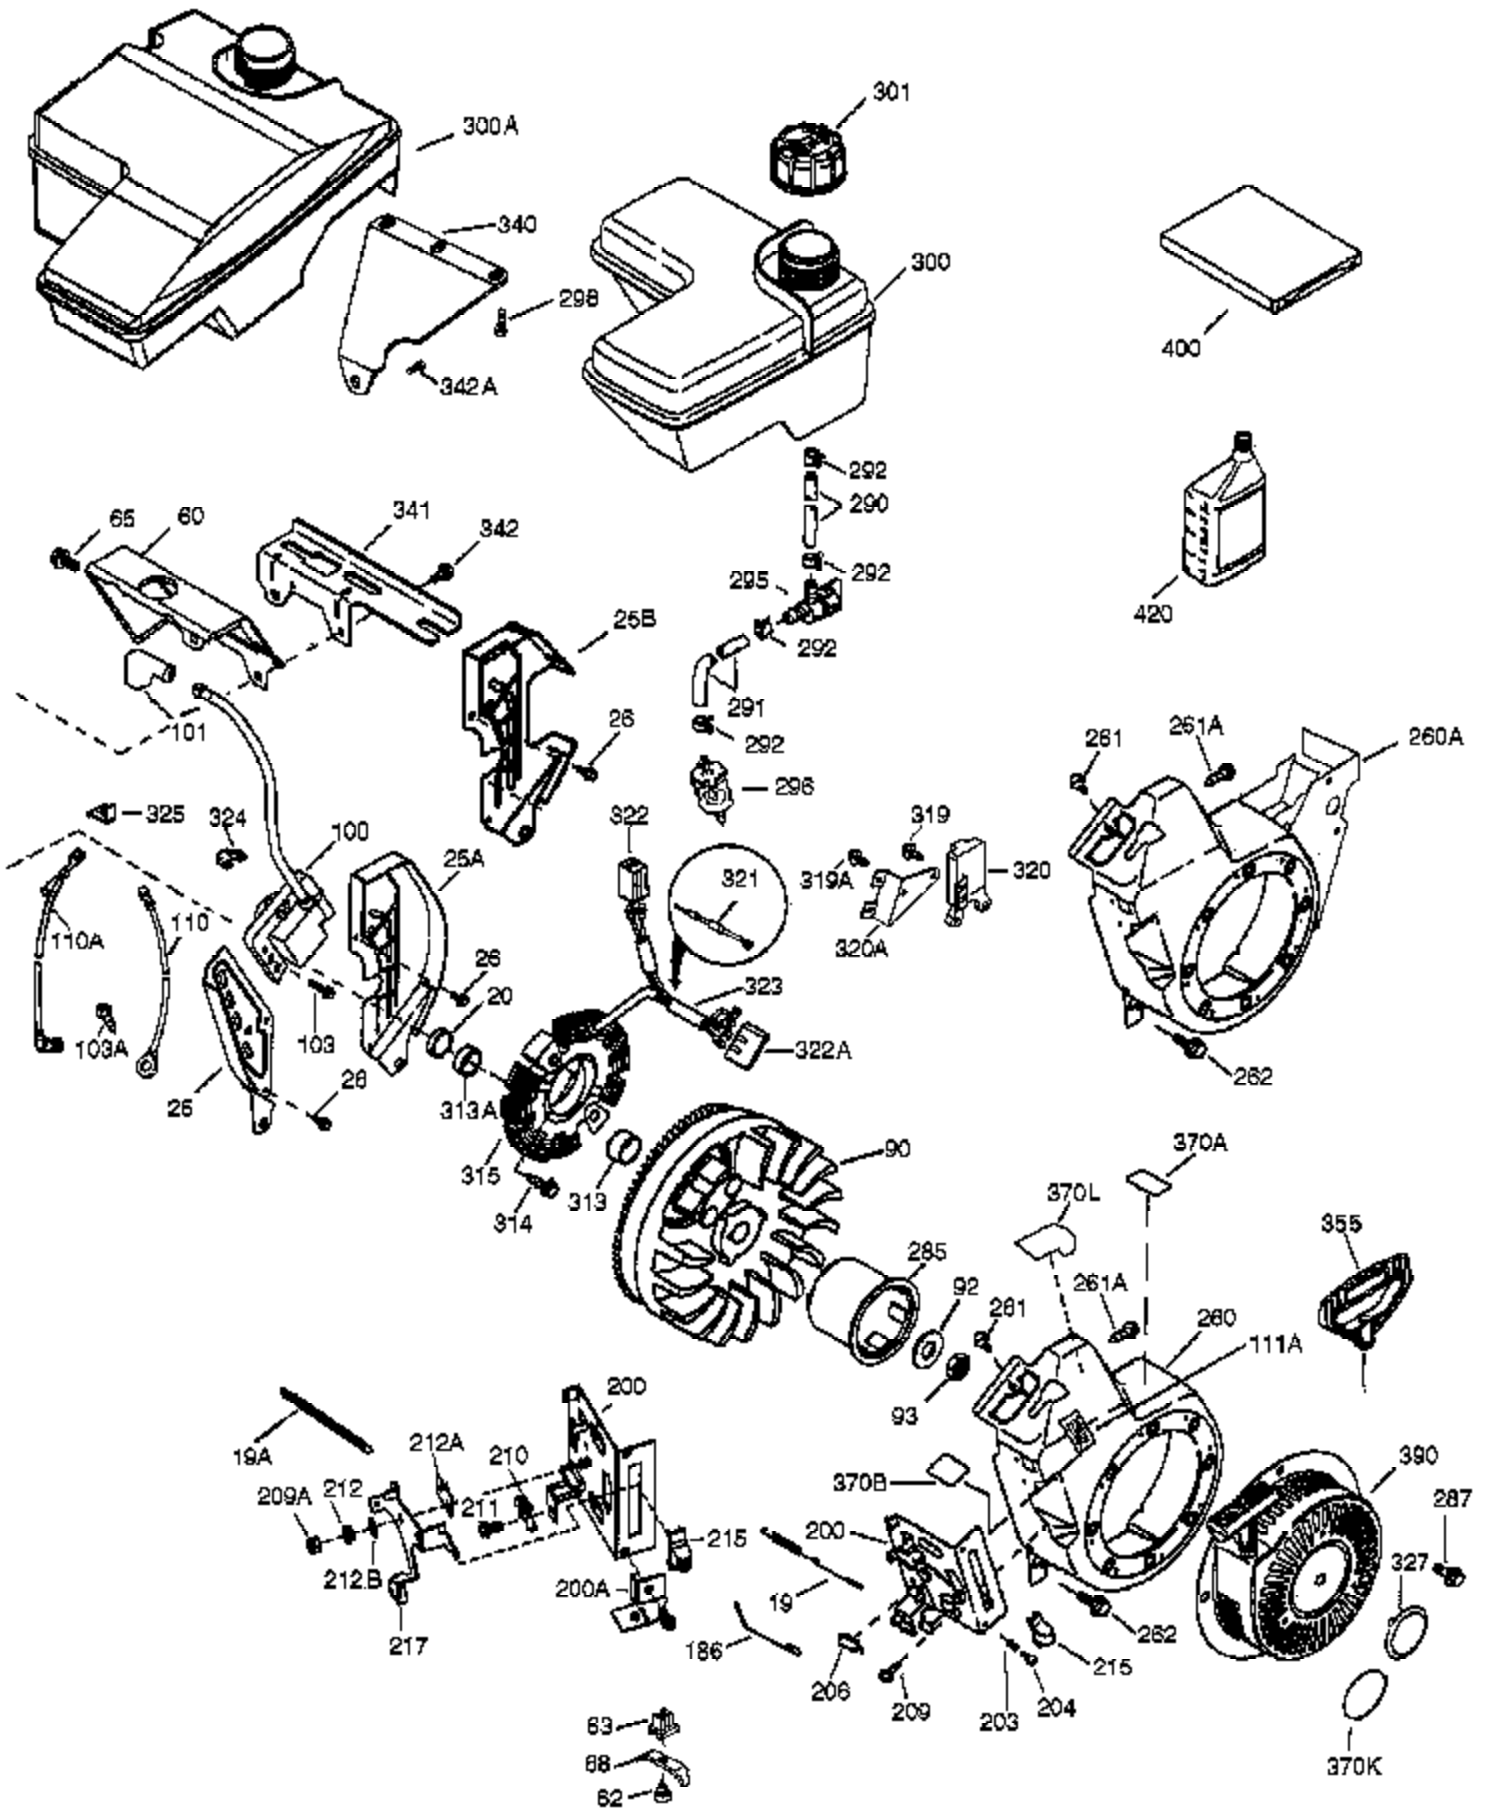

Ref #	Part Number	Qty	Description
19	36750	1	Extension Spring
20	32600	1	Oil Seal
25	36621	1	Air Baffle (Left)
25A	36622	1	Air Baffle (Right)
26	30200	2	Screw, 10-24 x 9/16"
60	36623	1	Blower Housing Extension
65	30200	1	Screw, 10-24 x 9/16"
83	36057	1	Governor Spool
90	611205	1	Flywheel
92	650815	1	Belleville Washer
93	650816	1	Flywheel Nut
100	34443A	1	Solid State Ignition
101	610118	1	Spark Plug Cover
103	651007	2	Screw, Torx T-15, 10-24 x 15/16"
110	36767	1	Ground Wire
111A	611212	1	Low Oil Indicator Light
200	36747A	1	Control Bracket (Incl. 203, 204, 206 & 215)
203	31342	1	Compression Spring
204	651029	1	Screw, 5-40 x 7/16"
206	610973	1	Terminal
209	650821	1	Screw, 10-32 x 1/2"
215	36638	1	Control Knob
260	36864	1	Blower Housing
261A	650821	2	Screw, 10-32 x 1/2"
261	651008	1	Screw, 1/4-20 x 31/64"
262	651008	2	Screw, 1/4-20 x 31/64"
285	35985B	1	Starter Cup
287	0	4	Rivet (Can be purchased locally)
290	30705	1	Fuel Line
292	26460	2	Fuel Line Clamp
300	36863	1	Fuel Tank (Incl. 292 & 301)
301	36246	1	Fuel Cap
313	34080	1	Spacer
325	29443	1	Wire Clip
327	35392	1	Starter Plug
341	36644	1	Fuel Tank Bracket
342	651010	2	Screw, 1/4-20 x 7/8"
370B	33107	1	Speed Control Decal
370L	36859	1	Decal Enduro OHV (Low Oil)
370A	36261	1	Lubrication Decal
390	590736	1	Rewind Starter
400	36716A	1	* Gasket Set (Incl. items marked PK in notes) Incl. (1) each of 26756, 27272A, 29673, 35626, 36581, 36624, 36715
900	0		Replacement Engine - None
900	0	1	Replacement S/B 754289, order from 71 -999